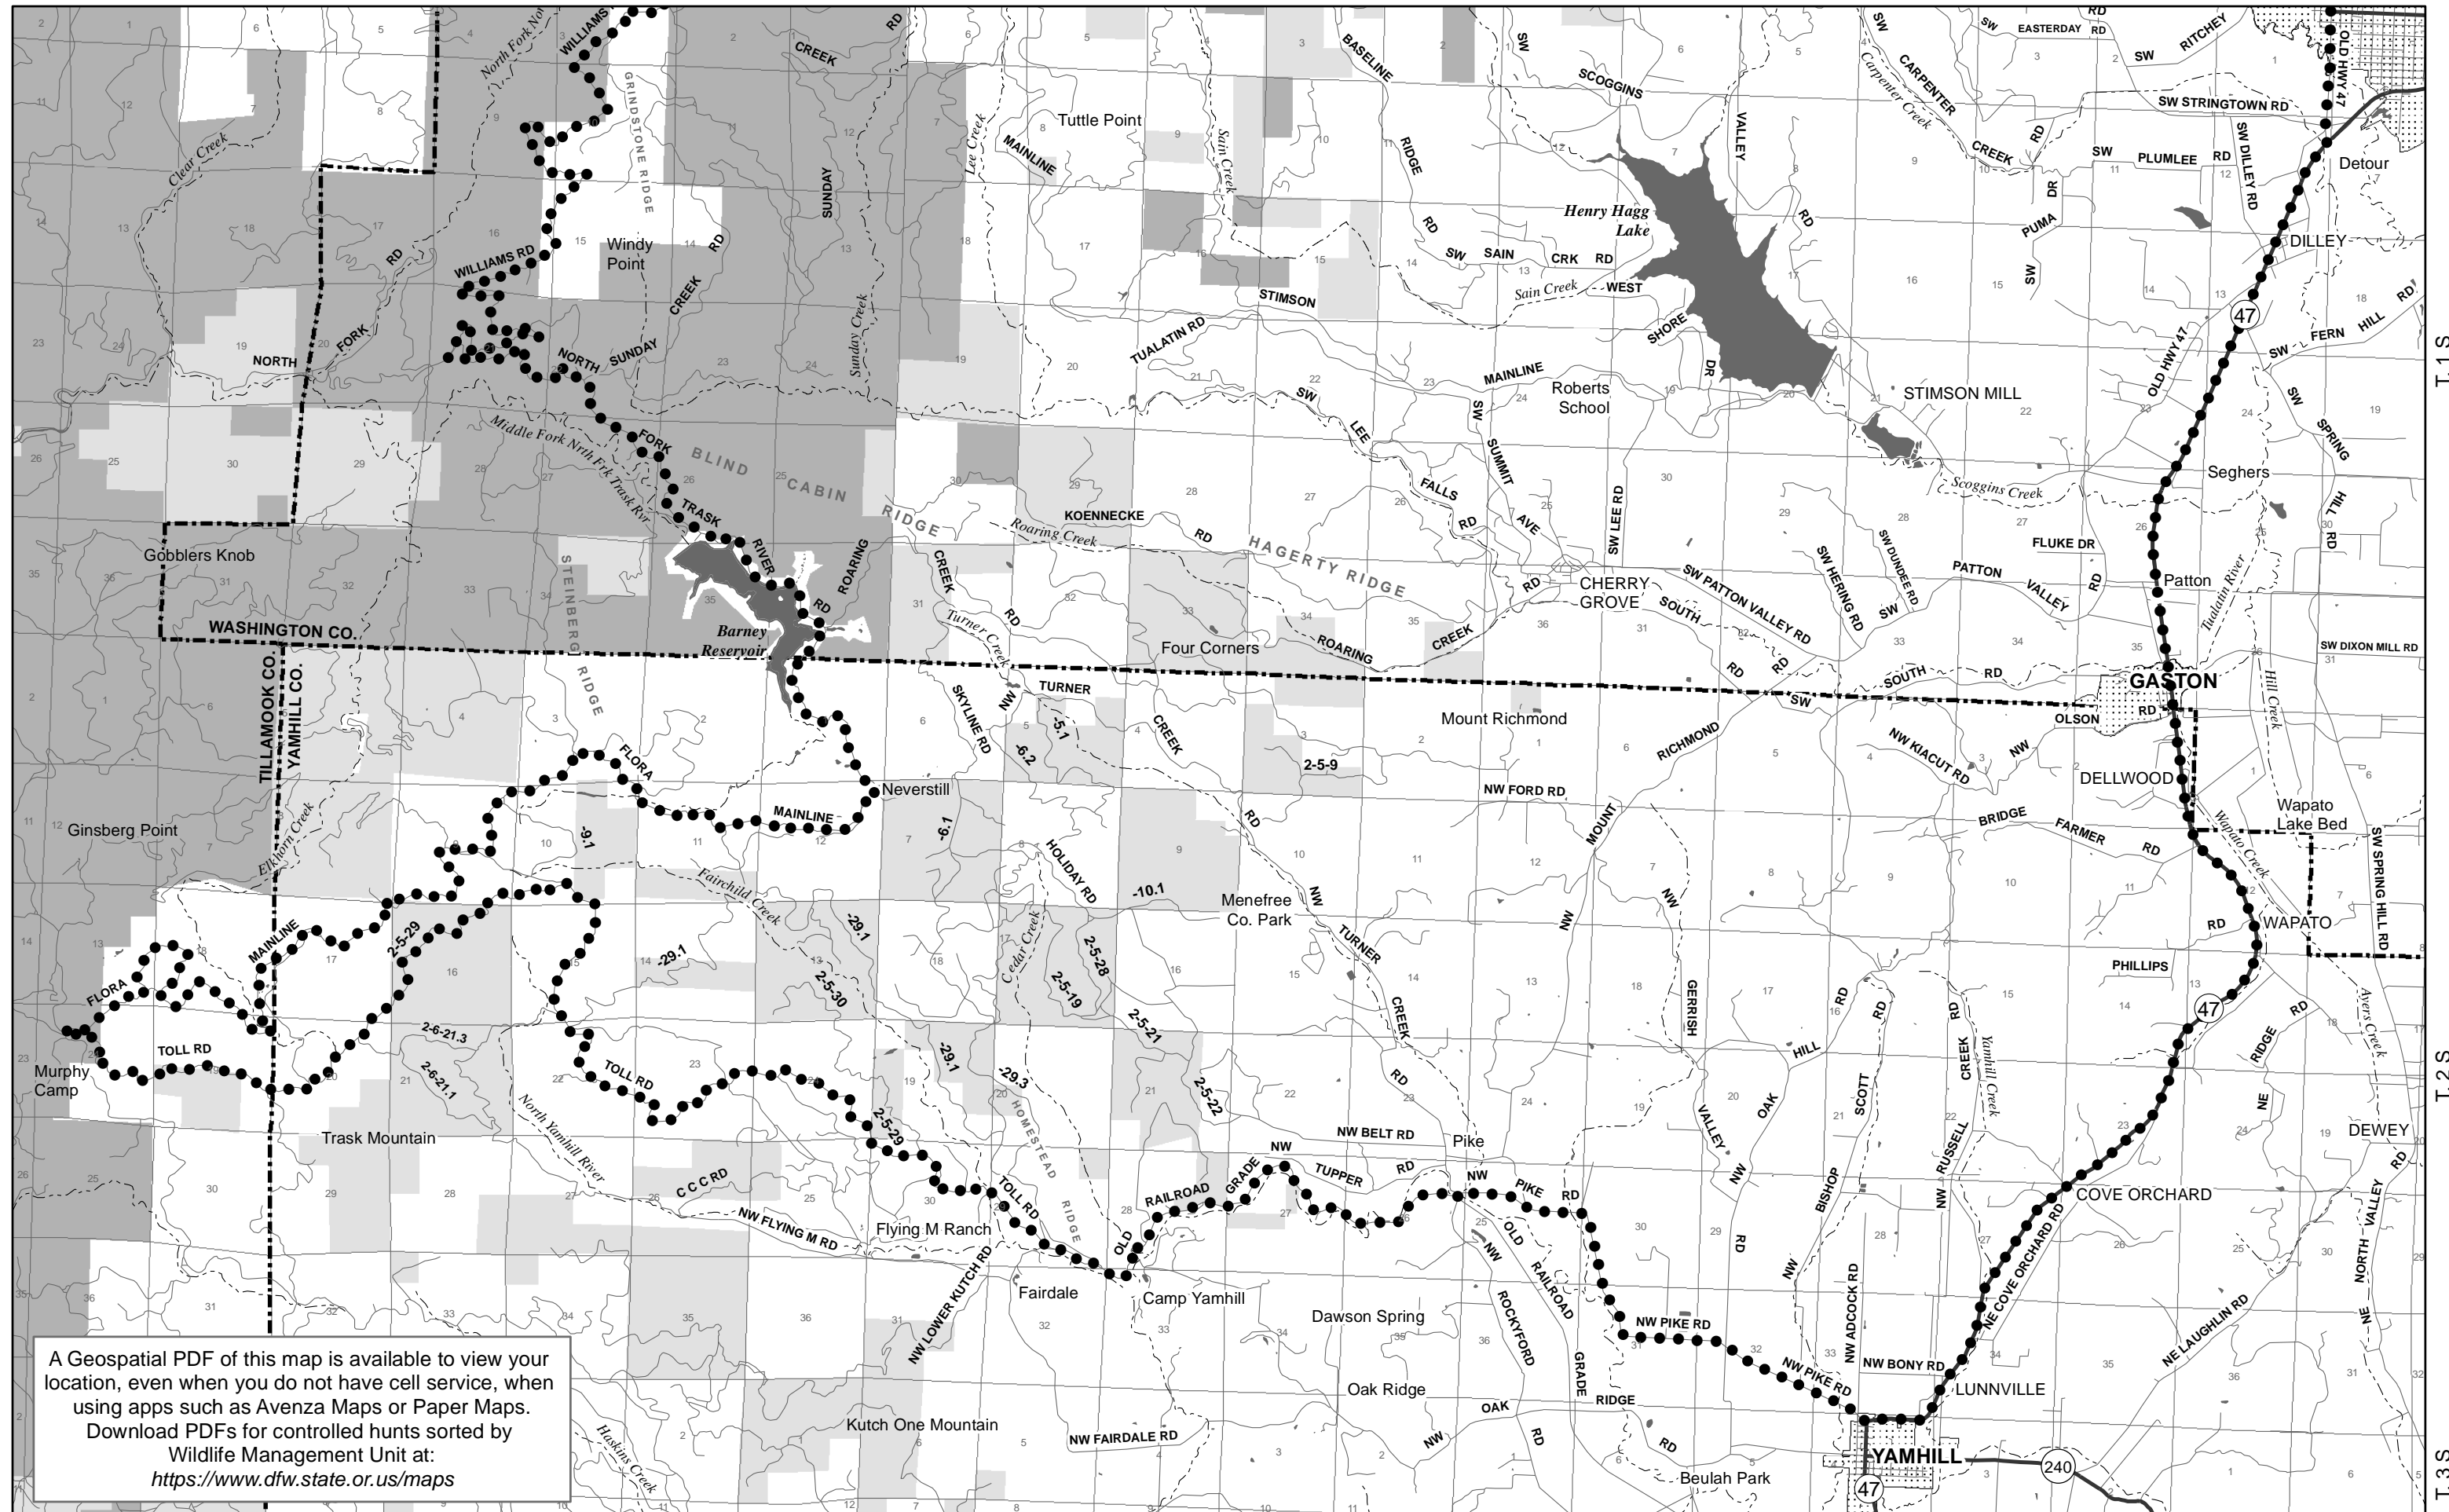

Northeast Trask Controlled Elk Hunt (cont.)

A Geospatial PDF of this map is available to view your location, even when you do not have cell service, when using apps such as Avenza Maps or Paper Maps. Download PDFs for controlled hunts sorted by Wildlife Management Unit at: <https://www.dfw.state.or.us/maps>