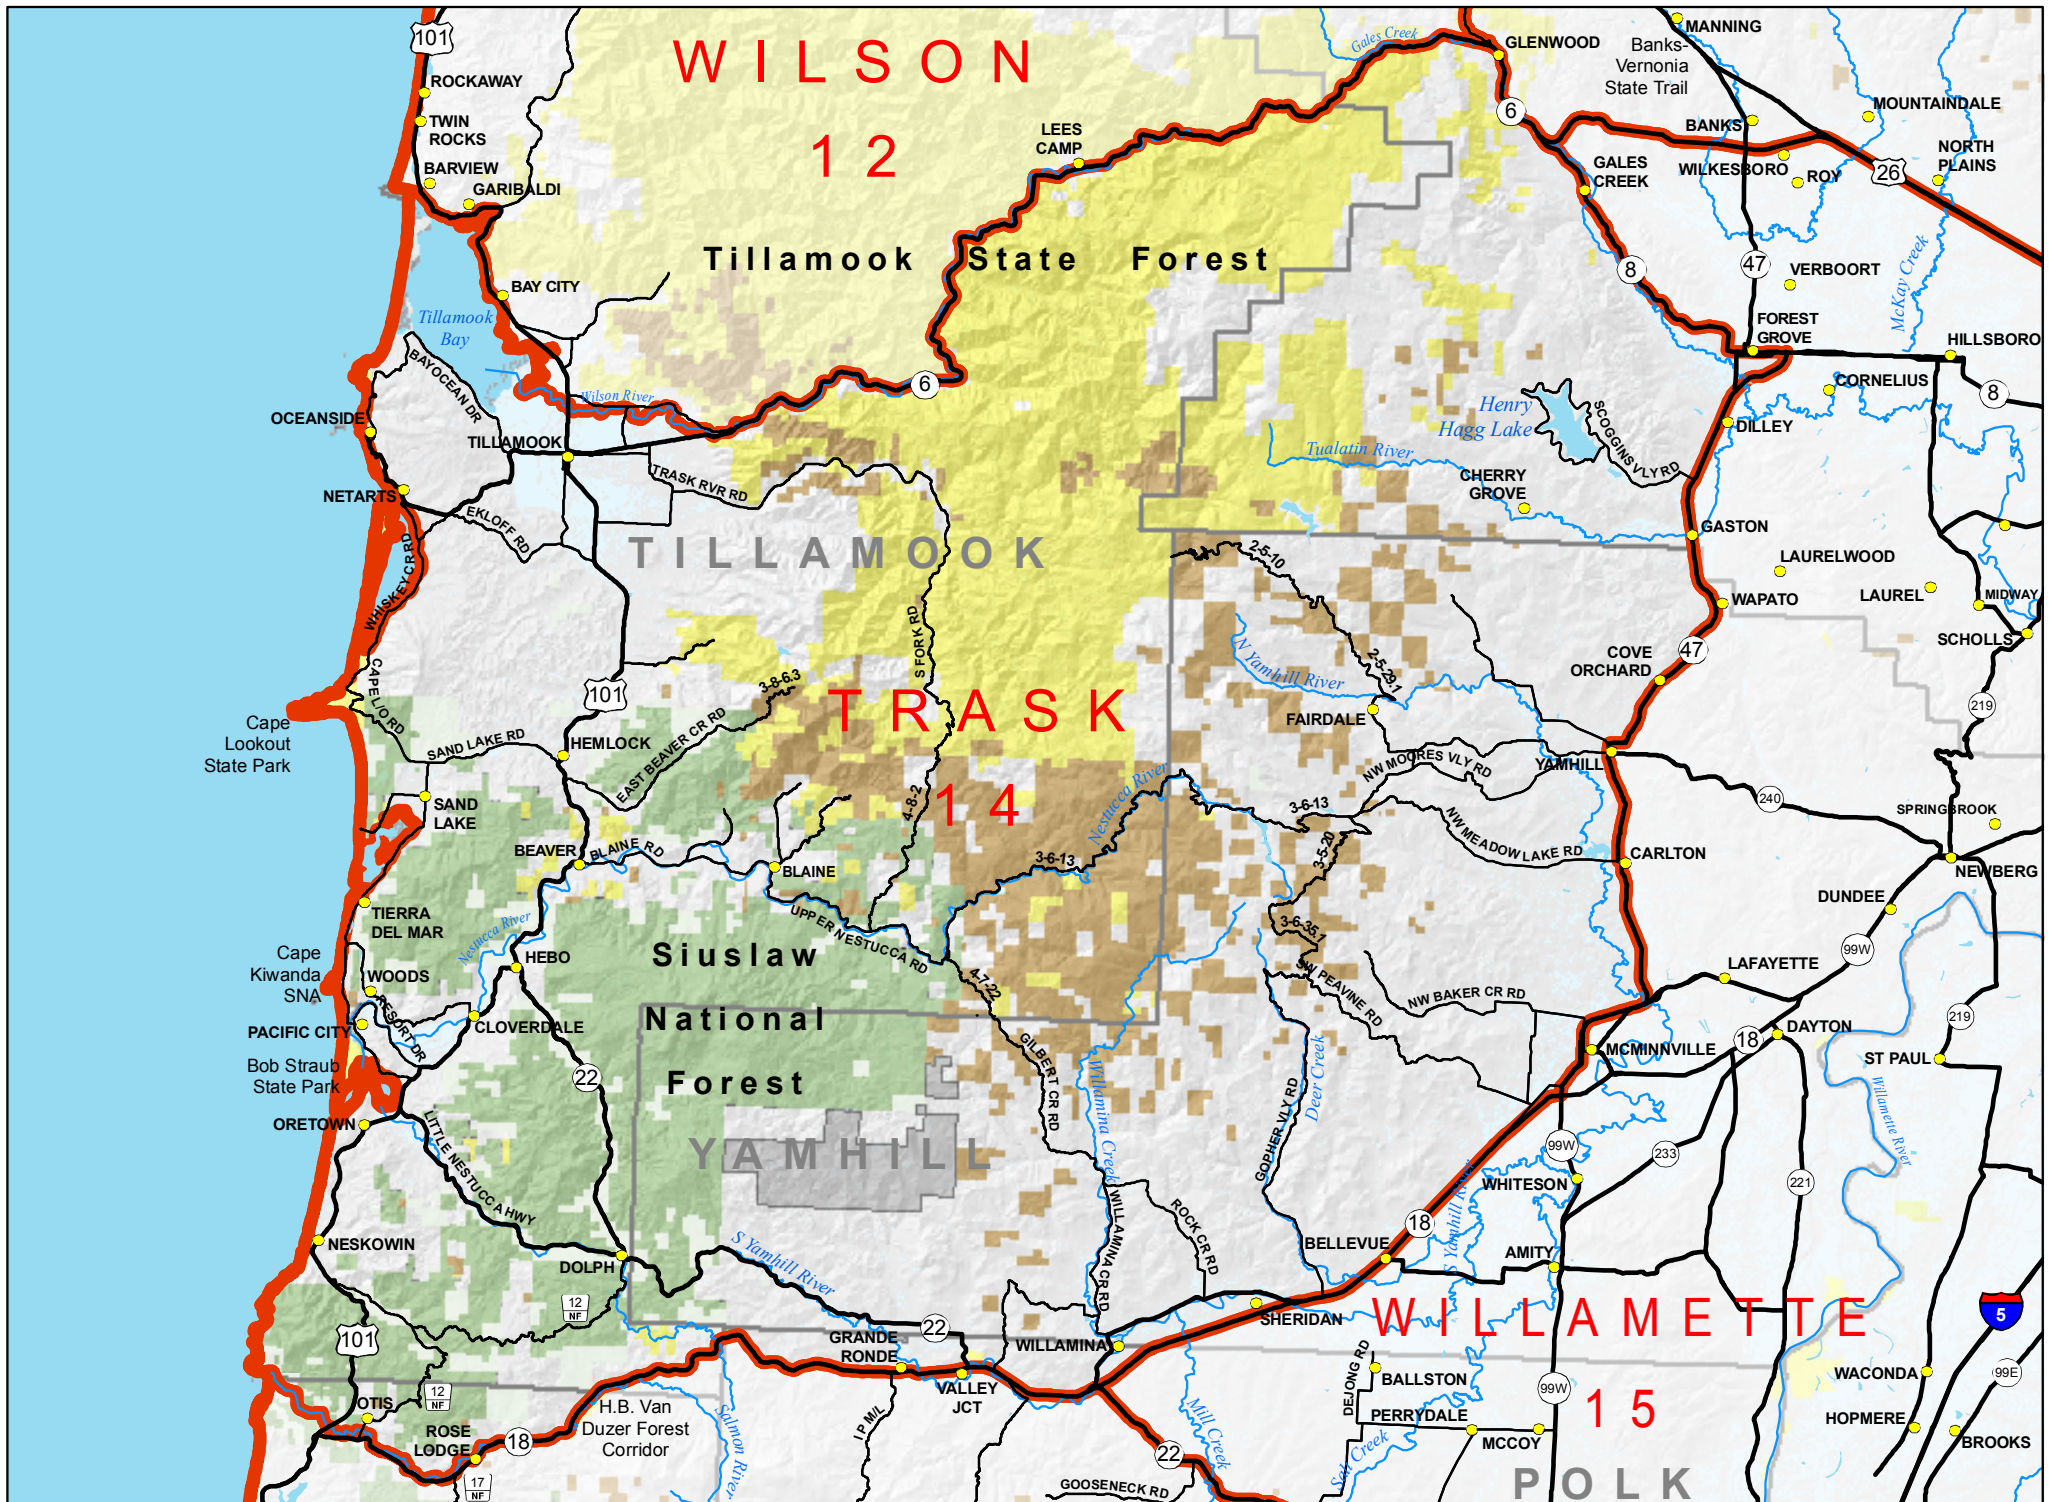

0 6 12 18 24 Miles

WILSON

12

Tillamook State Forest

TILLAMOOK

TRASK

14

Siuslaw National Forest

YAMHILL

WILLAMETTE

15

POLK

Legend

 Cities

 ODFW Headquarters

 ODFW Regional Offices

 Highways

 Major Roads

 Trails

 Powerlines

 County Line

 Water Bodies

 Major Streams

 Wildlife Management Units (WMU)