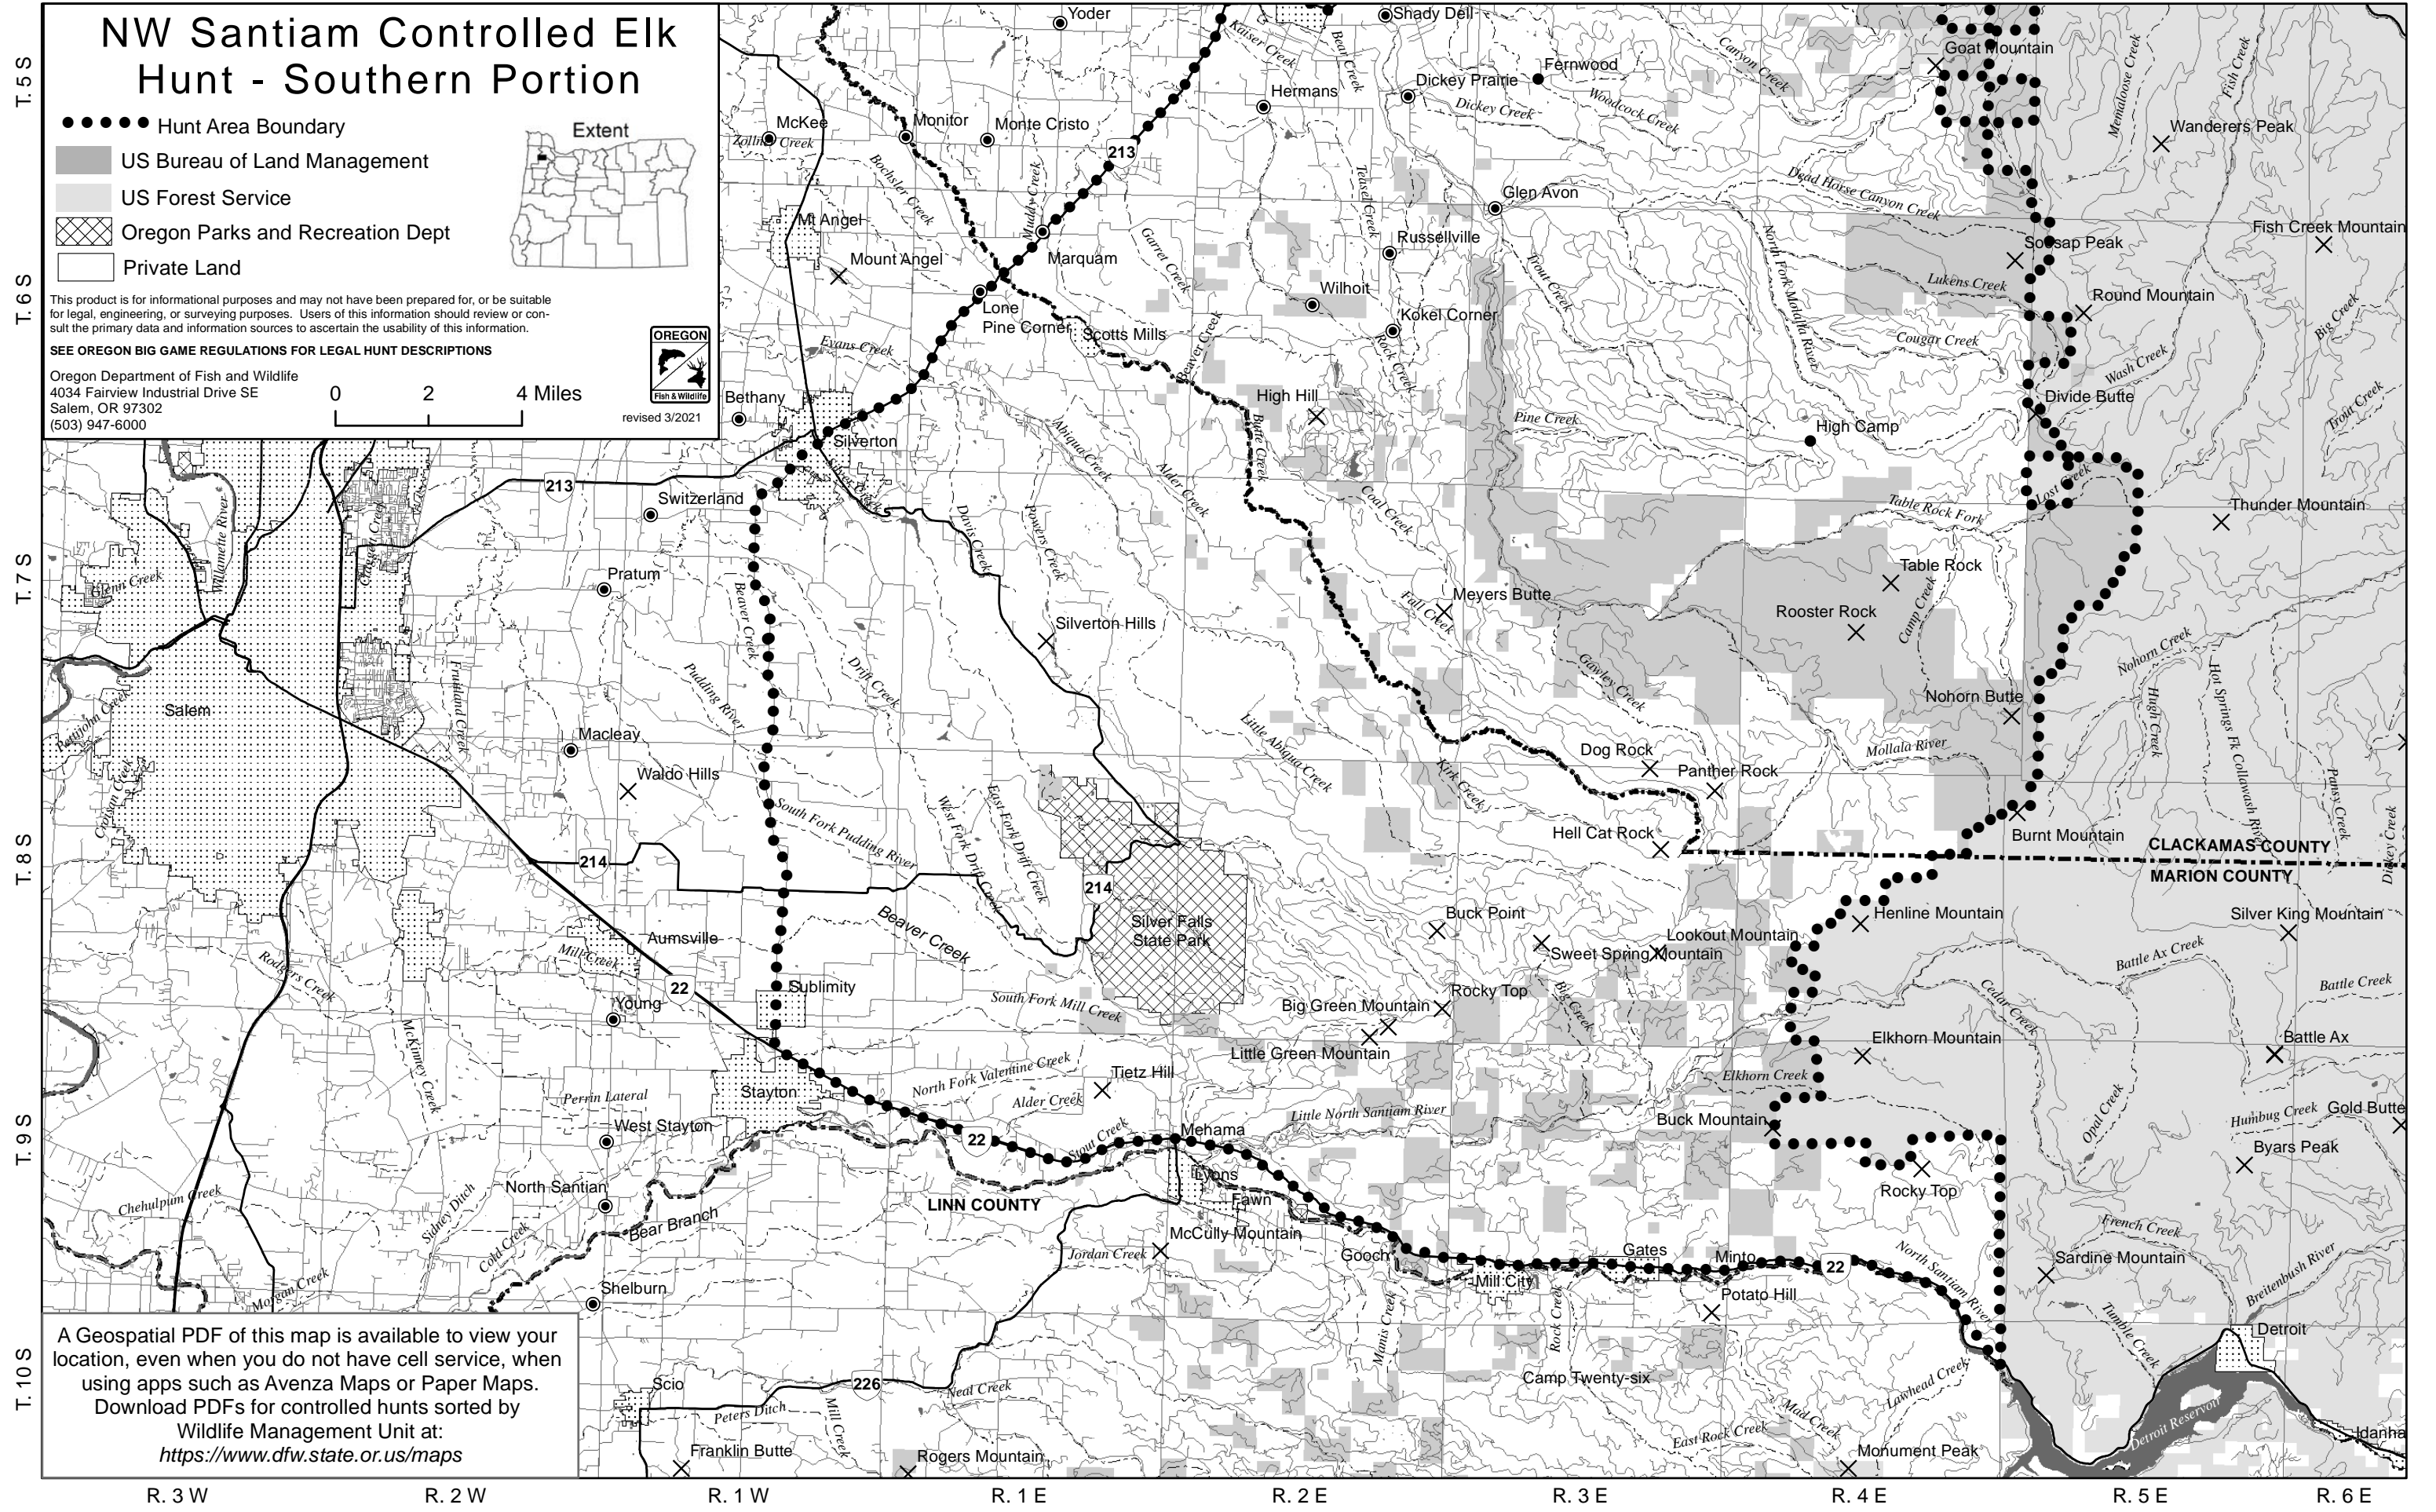

Northwest Santiam Hunt, a separate Geospatial PDF is available for the Northern Portion

A Geospatial PDF of this map is available to view your location, even when you do not have cell service, when using apps such as Avenza Maps or Paper Maps. Download PDFs for controlled hunts sorted by Wildlife Management Unit at: <https://www.dfw.state.or.us/maps>