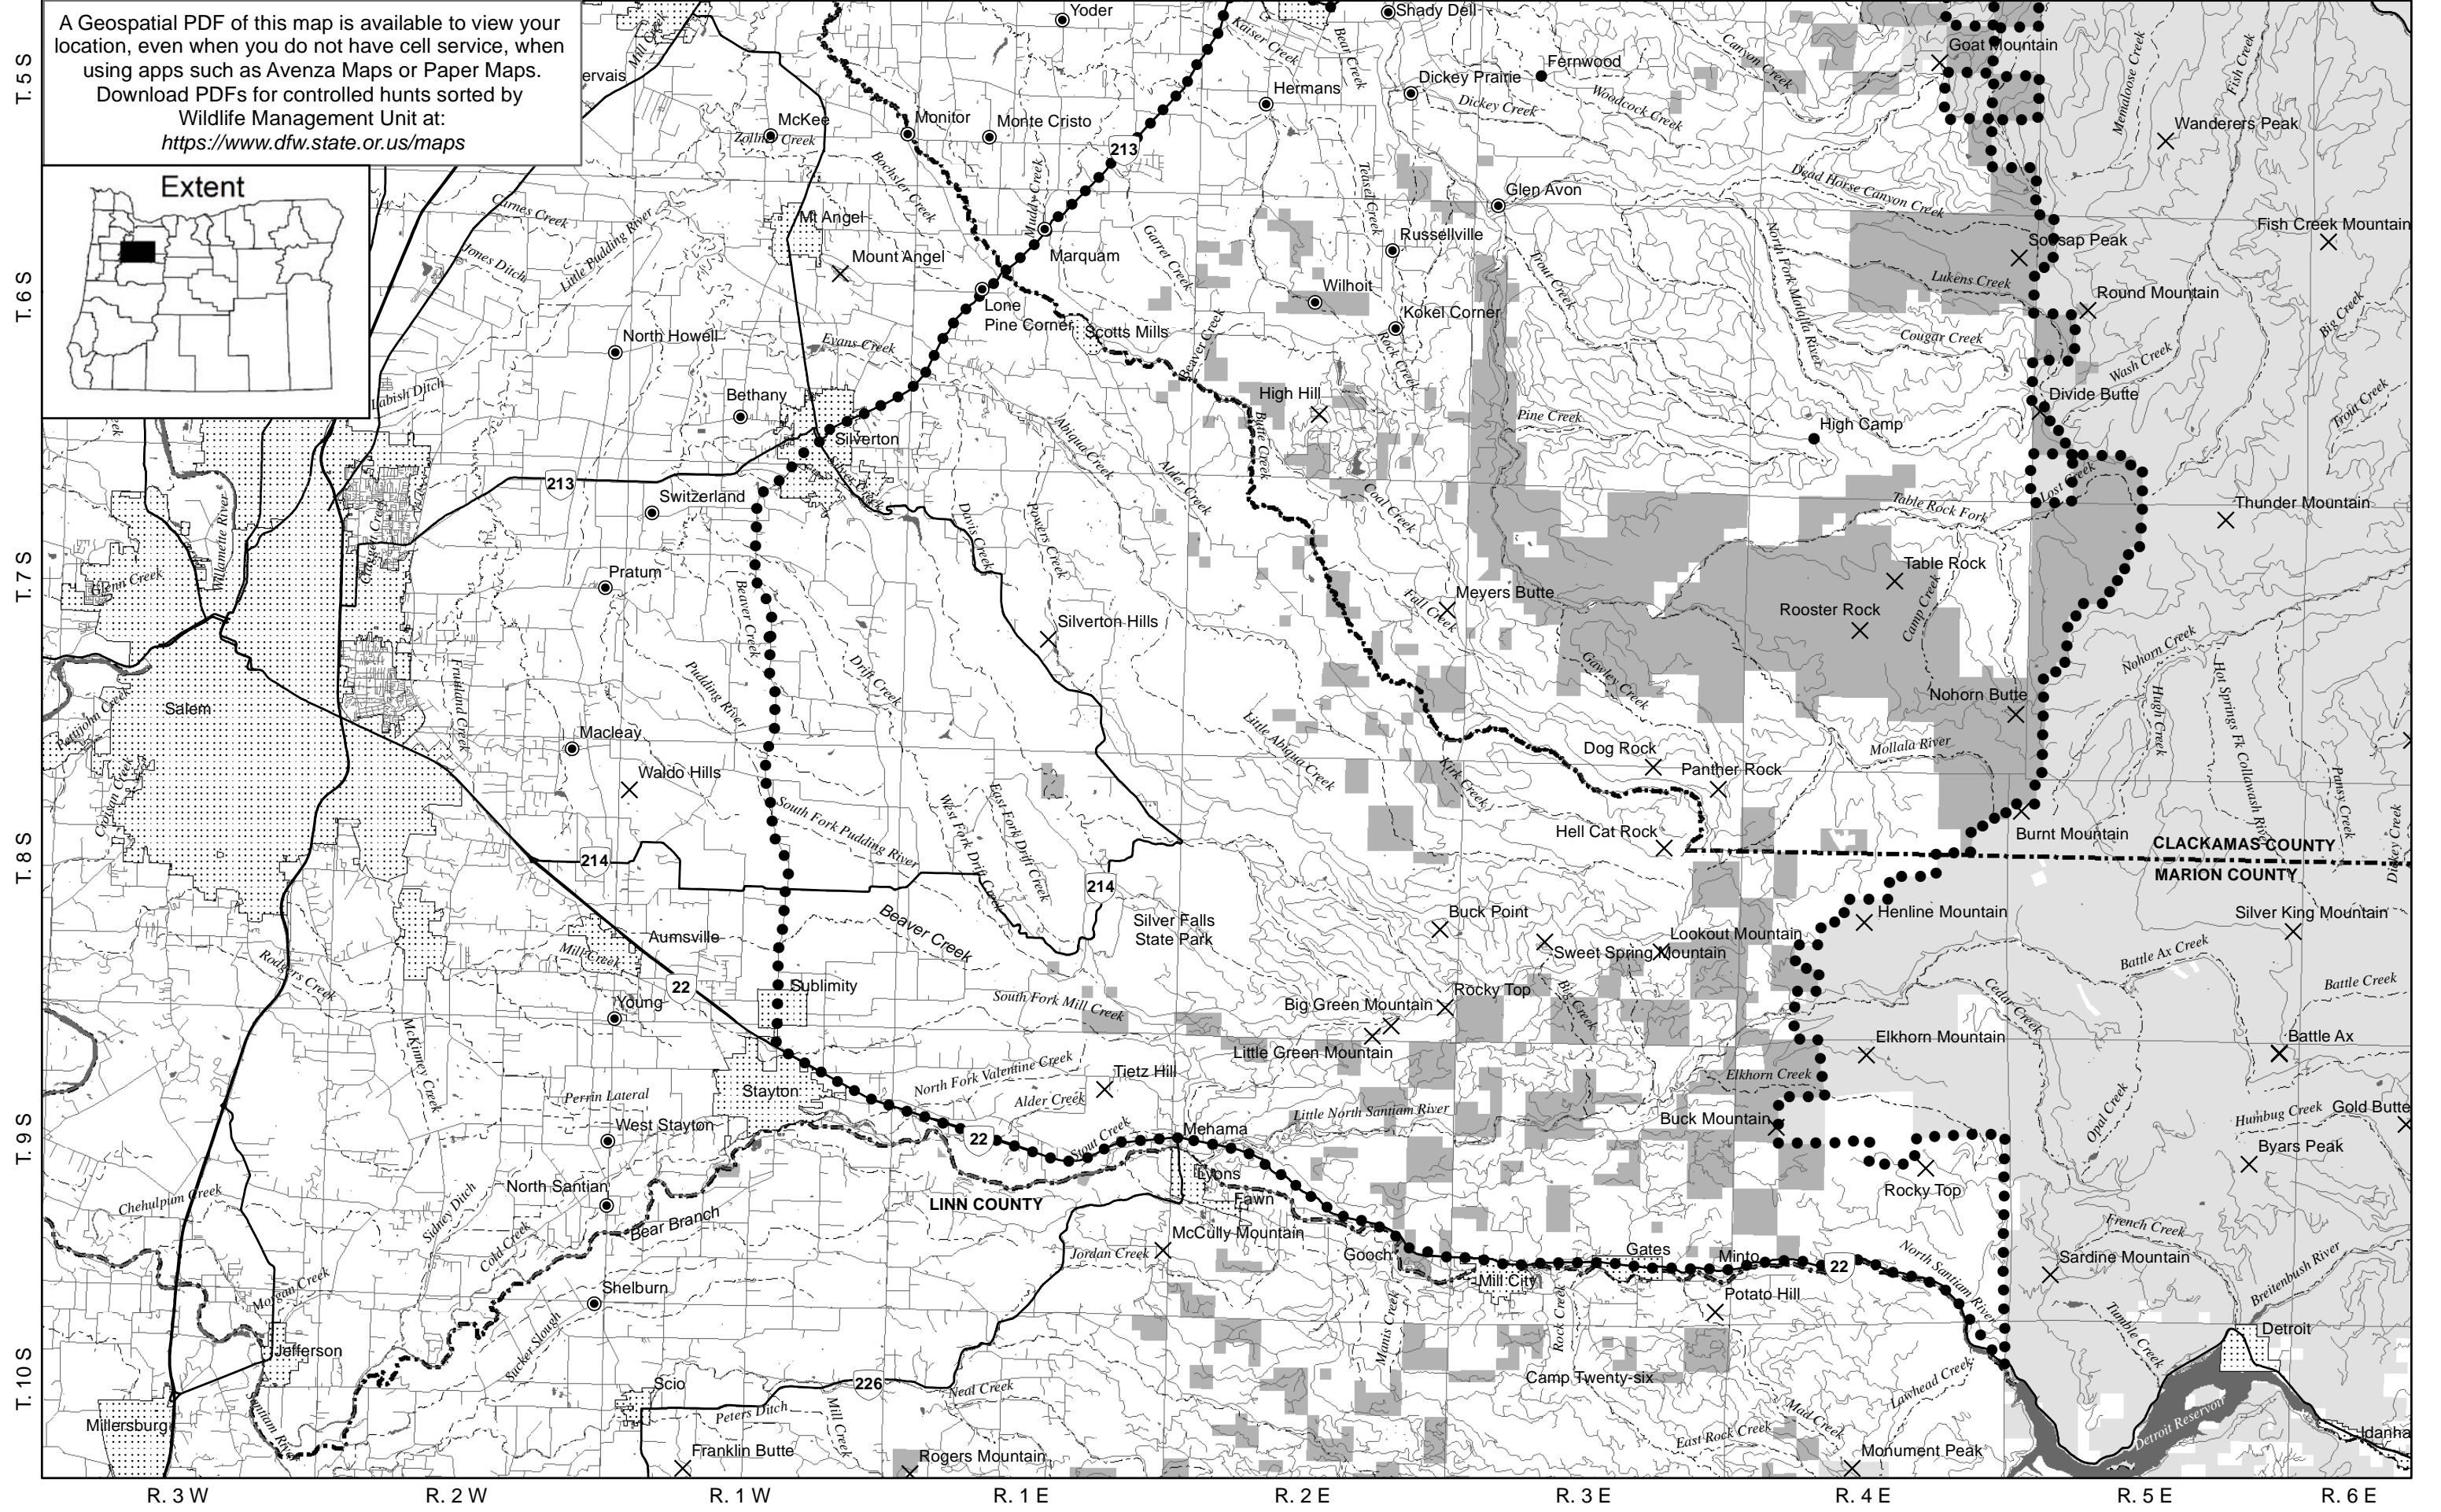

Northwest Santiam Hunt, south portion, legend is on PDF for north portion

A Geospatial PDF of this map is available to view your location, even when you do not have cell service, when using apps such as Avenza Maps or Paper Maps. Download PDFs for controlled hunts sorted by Wildlife Management Unit at: <https://www.dfw.state.or.us/maps>

T. 5 S
T. 6 S
T. 7 S
T. 8 S
T. 9 S
T. 10 S

R. 3 W R. 2 W R. 1 W R. 1 E R. 2 E R. 3 E R. 4 E R. 5 E R. 6 E