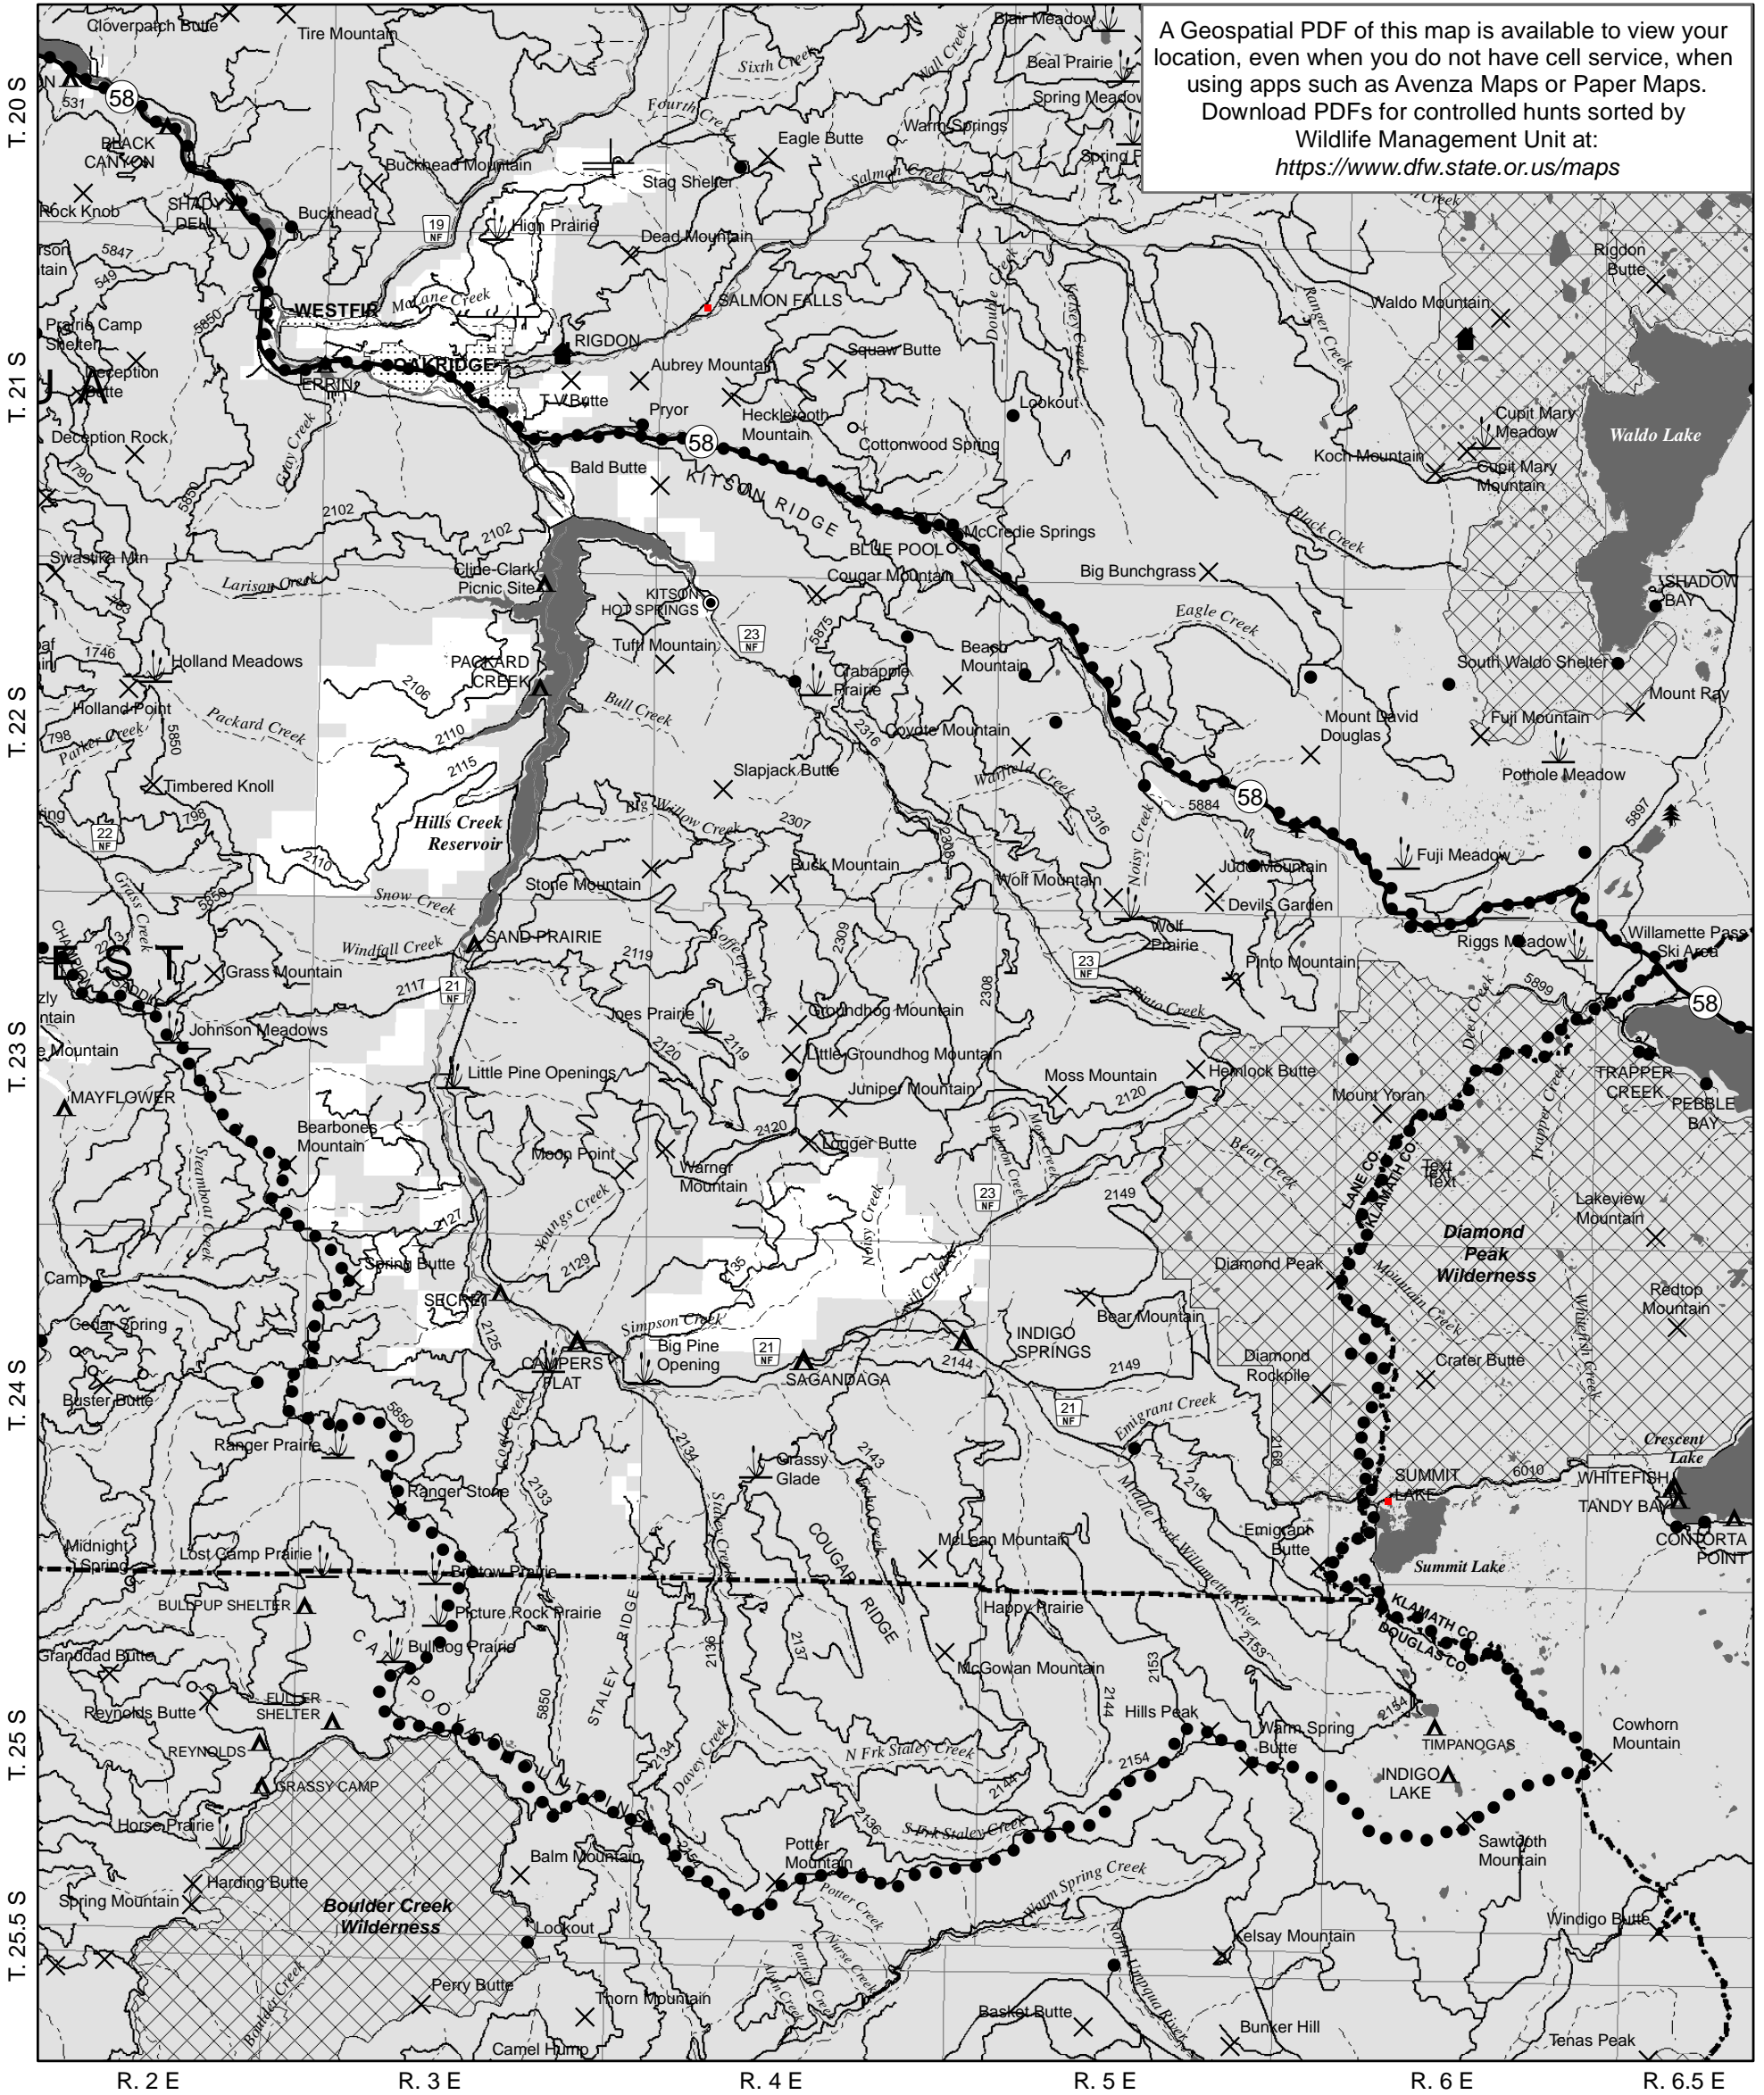

North Indigo Youth-Controlled Hunt - Eastern Portion; Please see eastern Portion

A Geospatial PDF of this map is available to view your location, even when you do not have cell service, when using apps such as Avenza Maps or Paper Maps. Download PDFs for controlled hunts sorted by Wildlife Management Unit at: <https://www.dfw.state.or.us/maps>

North Indigo Youth Controlled Hunt Eastern Portion

- Hunt Area Boundary
- US Bureau of Land Management
- US Forest Service
- Private Land
- ▨ Wilderness

This product is for informational purposes and may not have been prepared for, or be suitable for, legal, engineering, or surveying purposes. Users of this information should review or consult the primary data and information sources to ascertain the usability of this information.