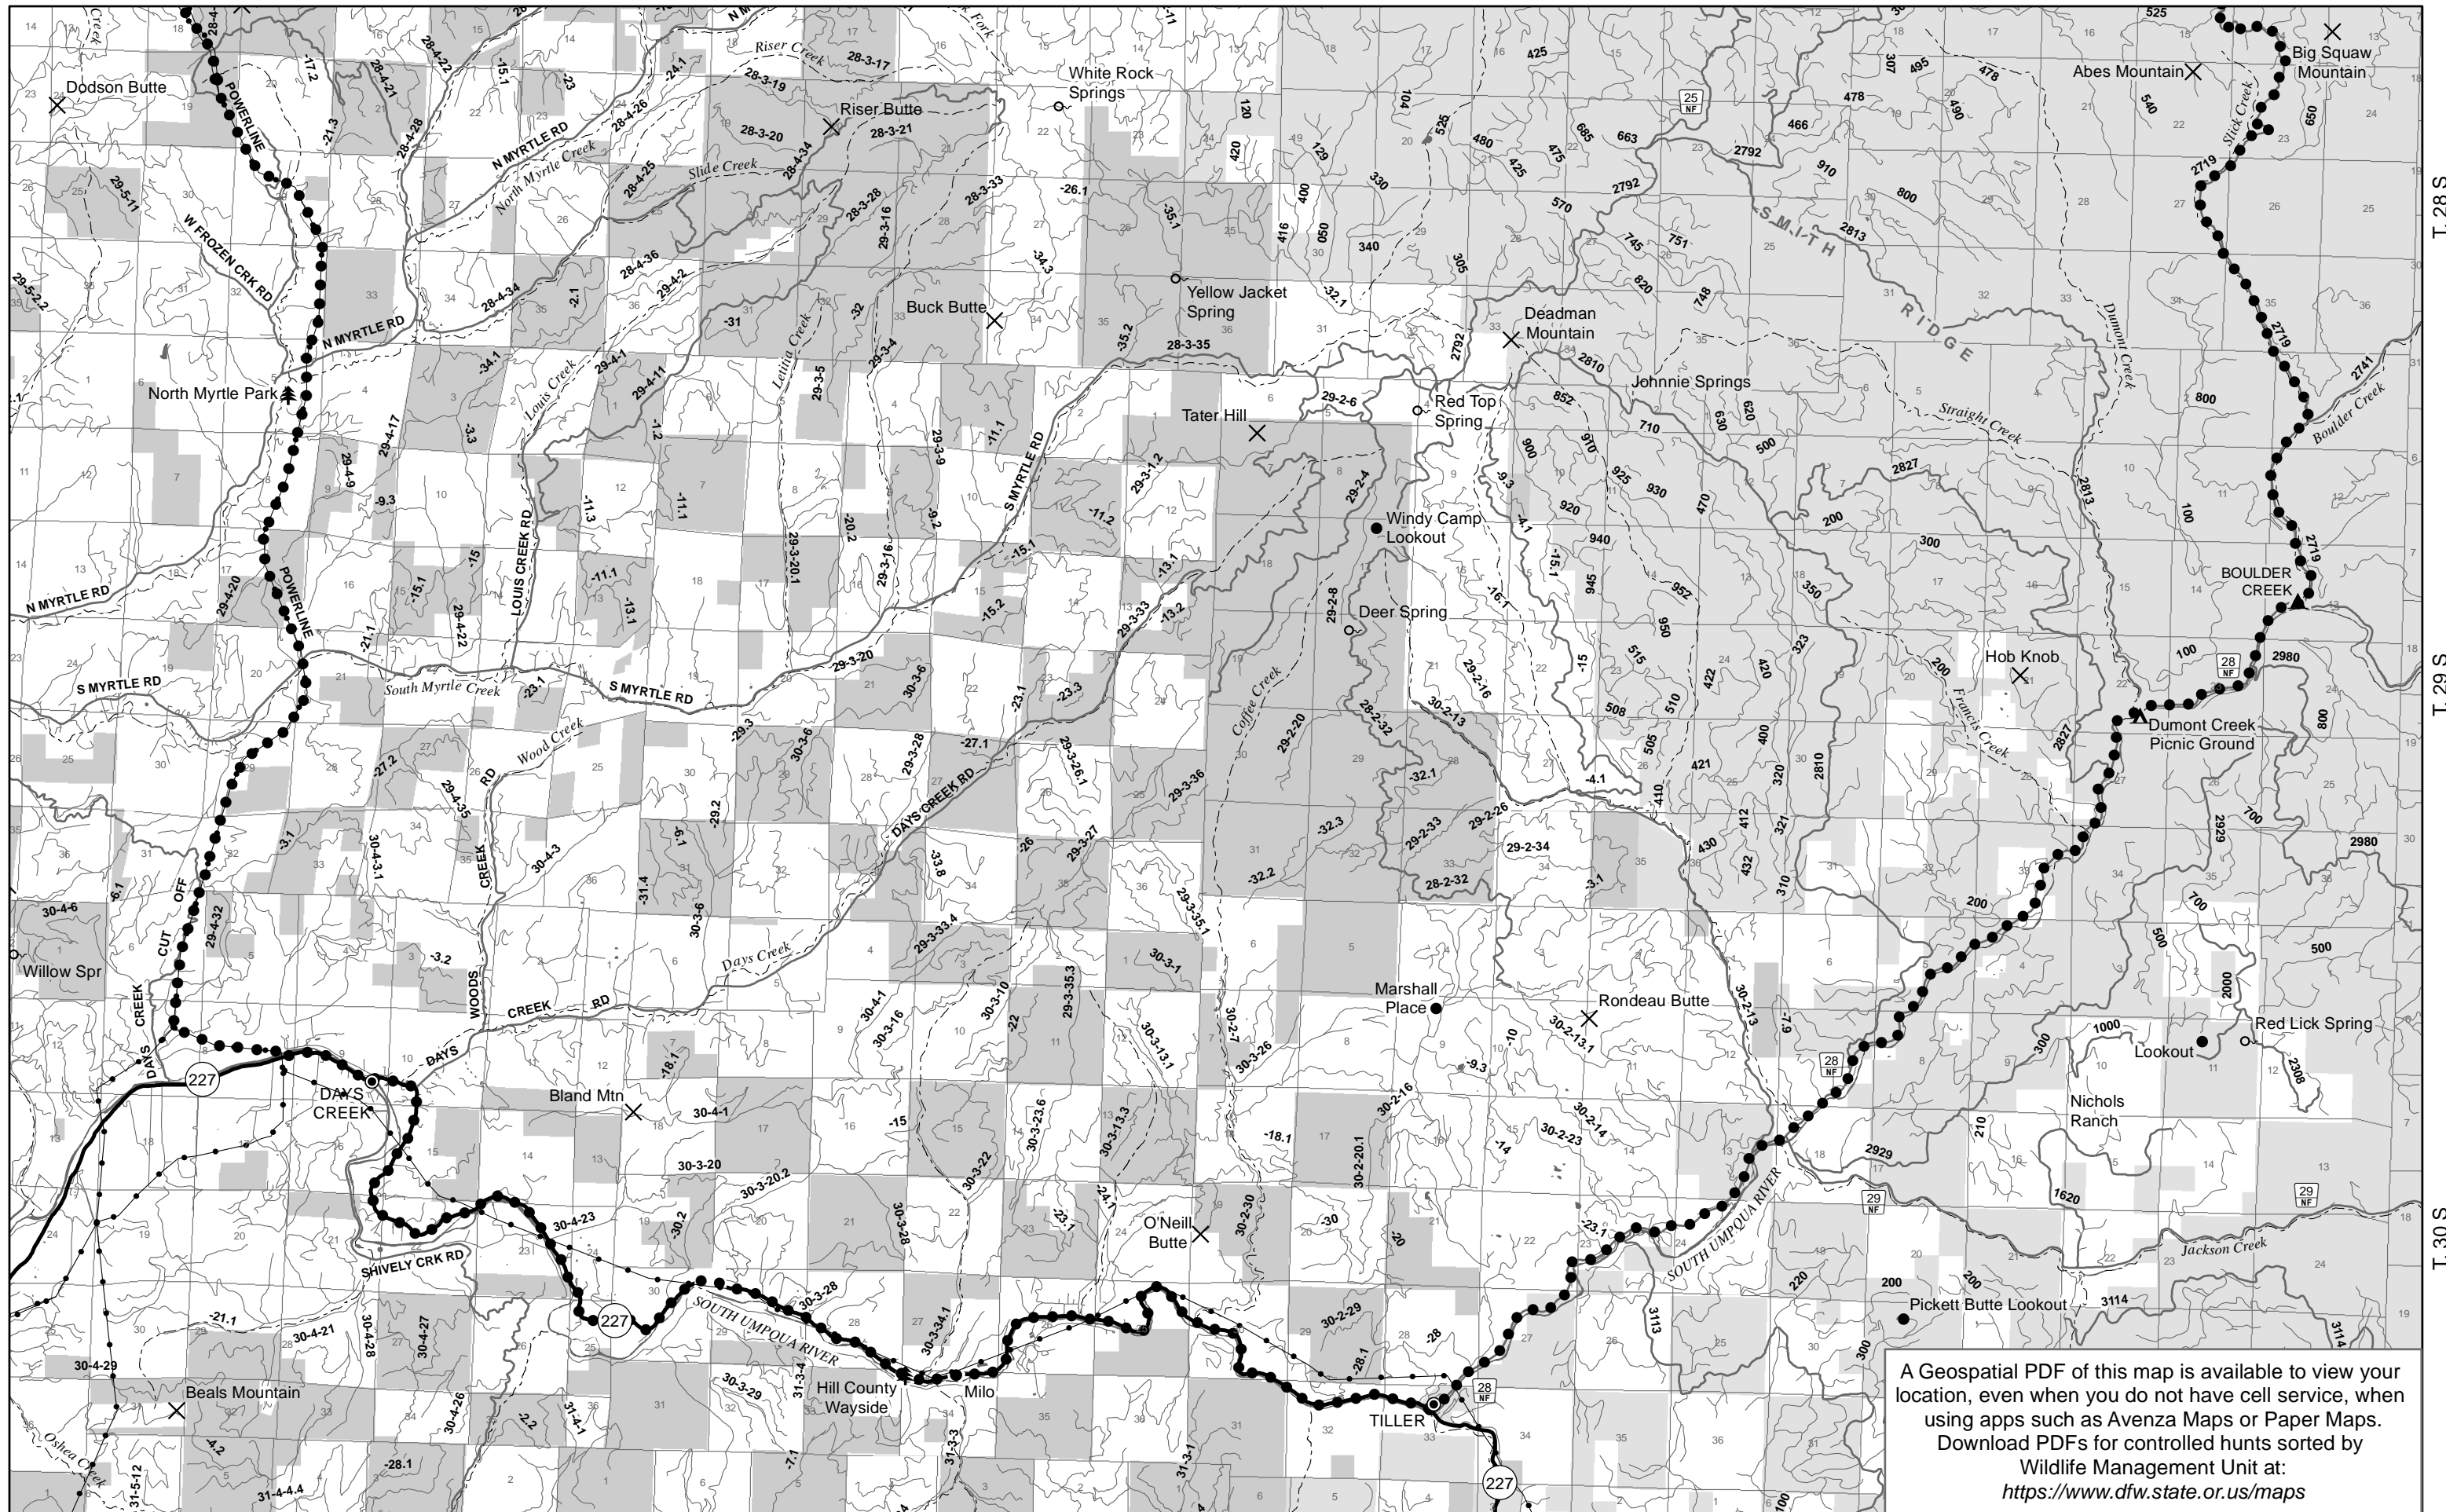

West Dixon Controlled Deer Hunt - southern portion; See northern portion for map legend

A Geospatial PDF of this map is available to view your location, even when you do not have cell service, when using apps such as Avenza Maps or Paper Maps. Download PDFs for controlled hunts sorted by Wildlife Management Unit at: <https://www.dfw.state.or.us/maps>