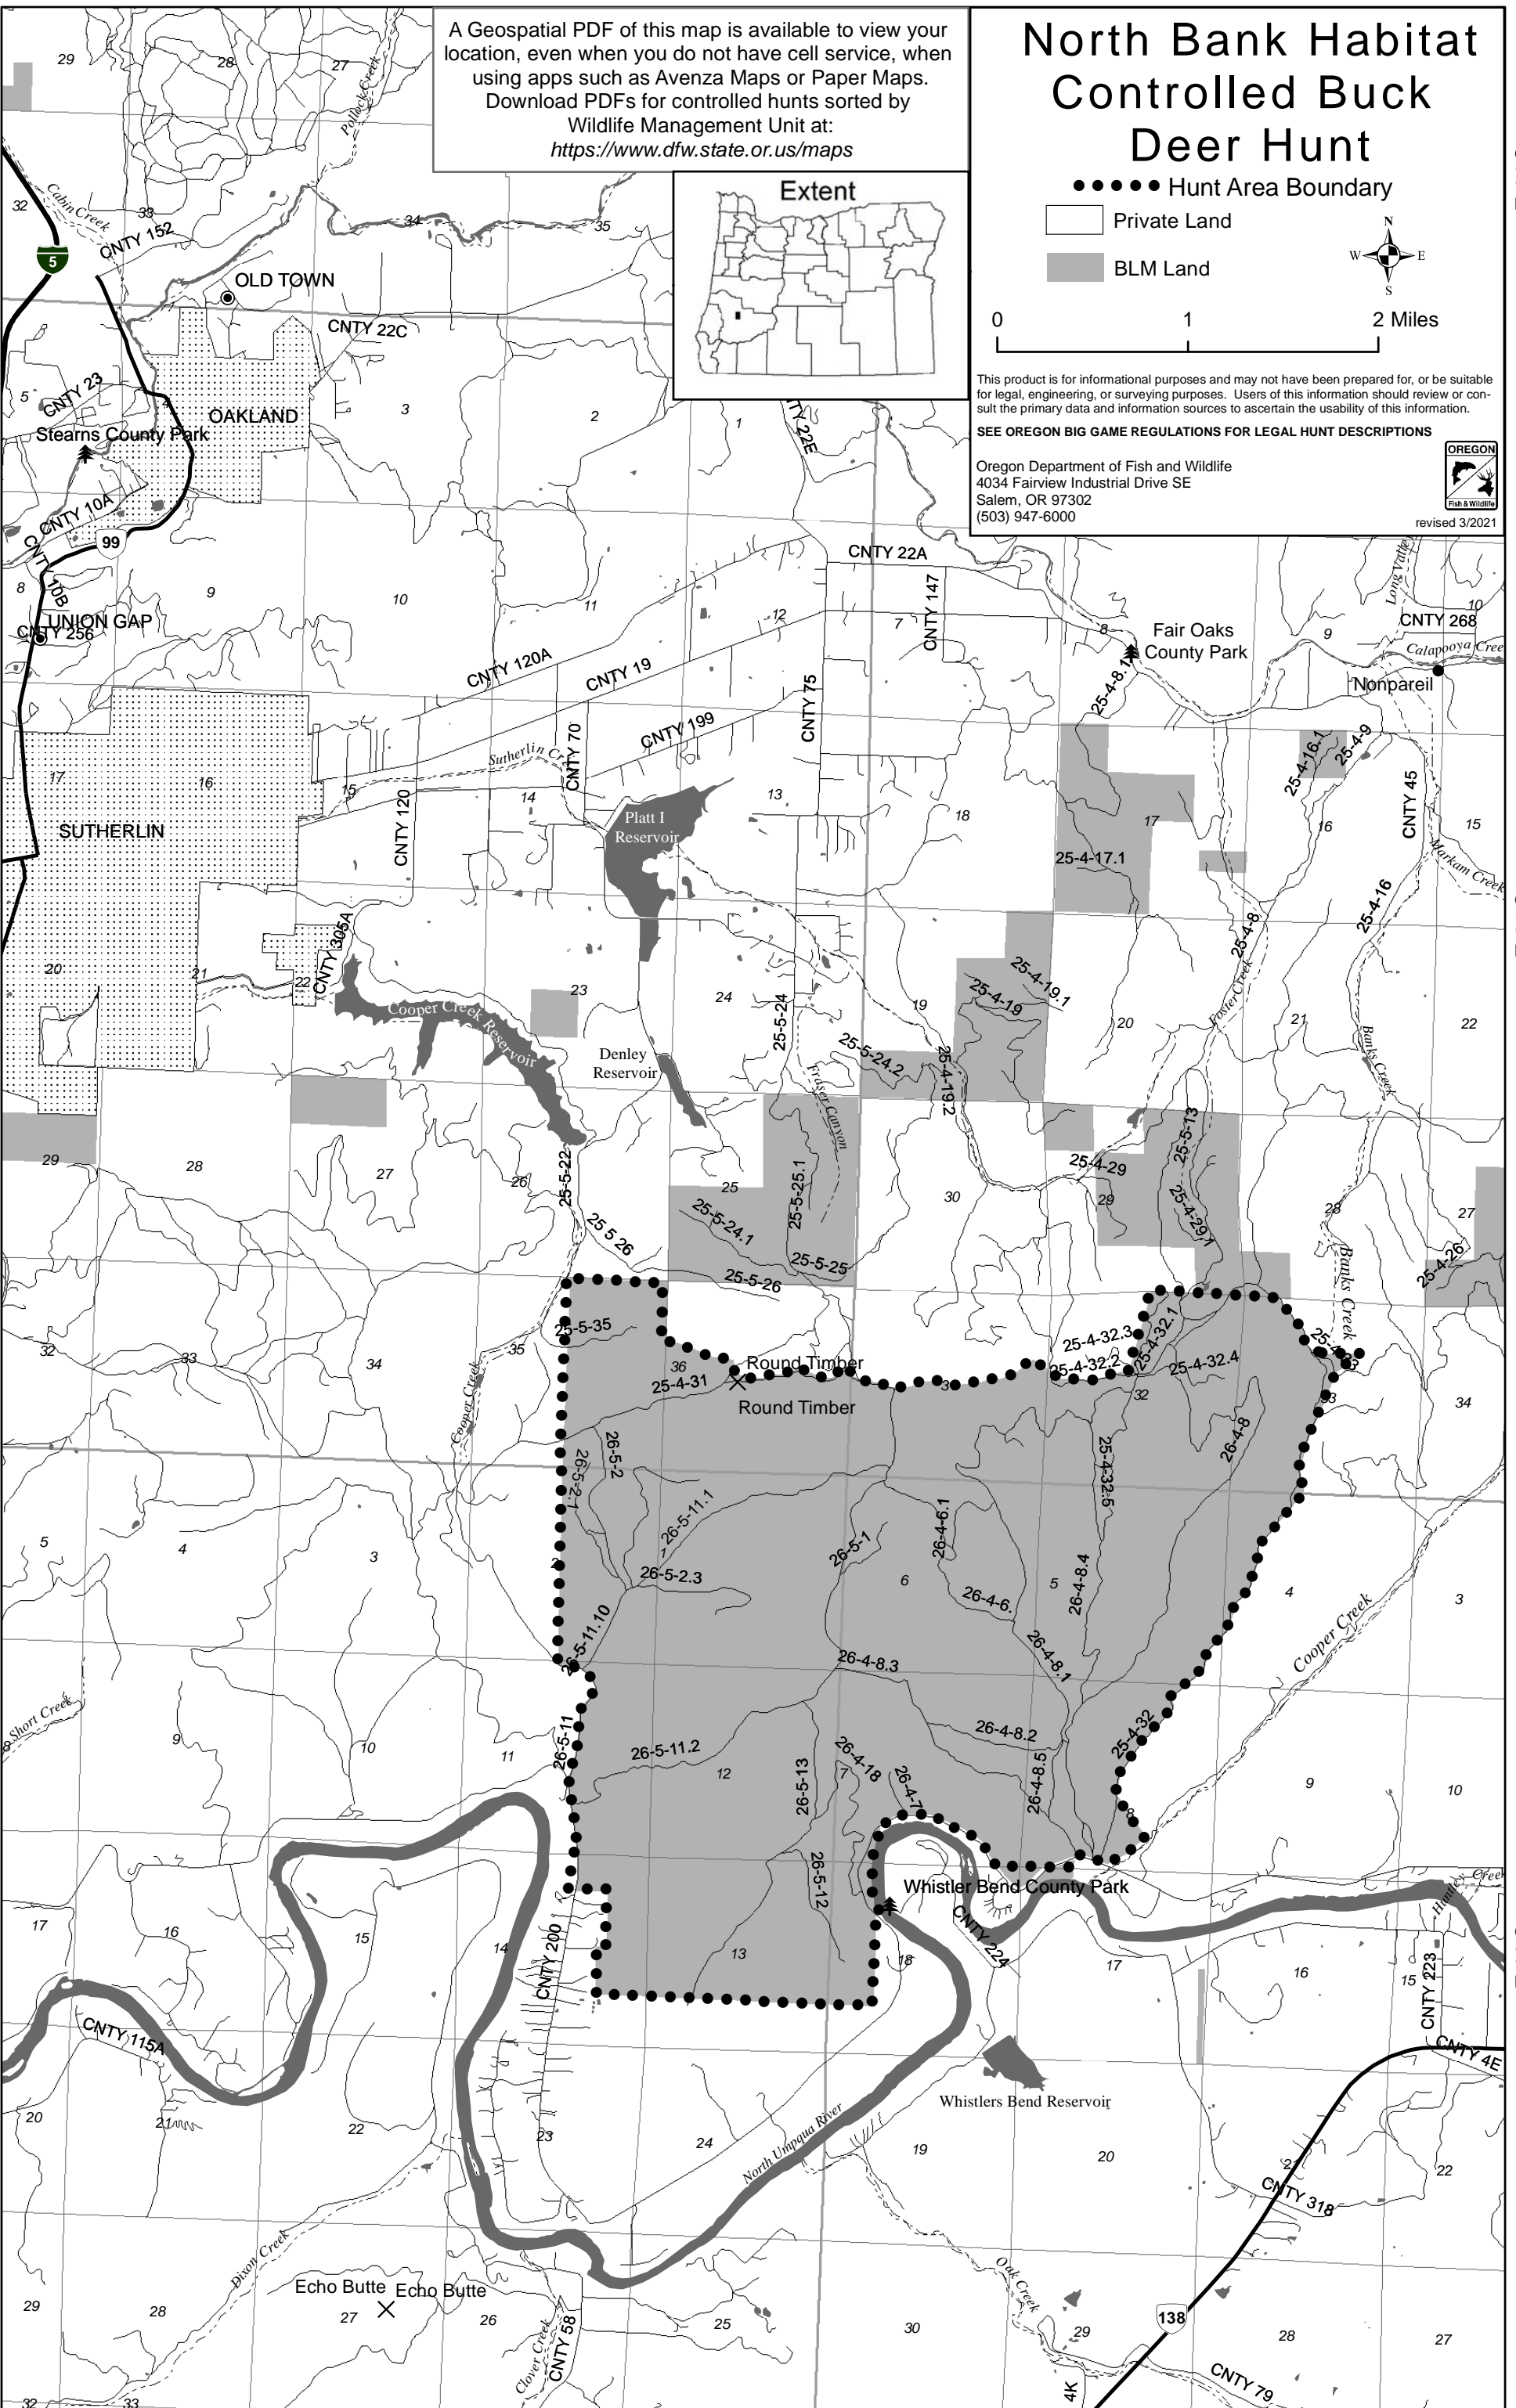

A Geospatial PDF of this map is available to view your location, even when you do not have cell service, when using apps such as Avenza Maps or Paper Maps. Download PDFs for controlled hunts sorted by Wildlife Management Unit at: <https://www.dfw.state.or.us/maps>

North Bank Habitat Controlled Buck Deer Hunt

●●●●● Hunt Area Boundary

□ Private Land

■ BLM Land

This product is for informational purposes and may not have been prepared for, or be suitable for legal, engineering, or surveying purposes. Users of this information should review or consult the primary data and information sources to ascertain the usability of this information.

SEE OREGON BIG GAME REGULATIONS FOR LEGAL HUNT DESCRIPTIONS

Oregon Department of Fish and Wildlife
4034 Fairview Industrial Drive SE
Salem, OR 97302
(503) 947-6000

revised 3/2021

R. 5 W

R. 4 W

T. 24 S

T. 25 S

T. 26 S