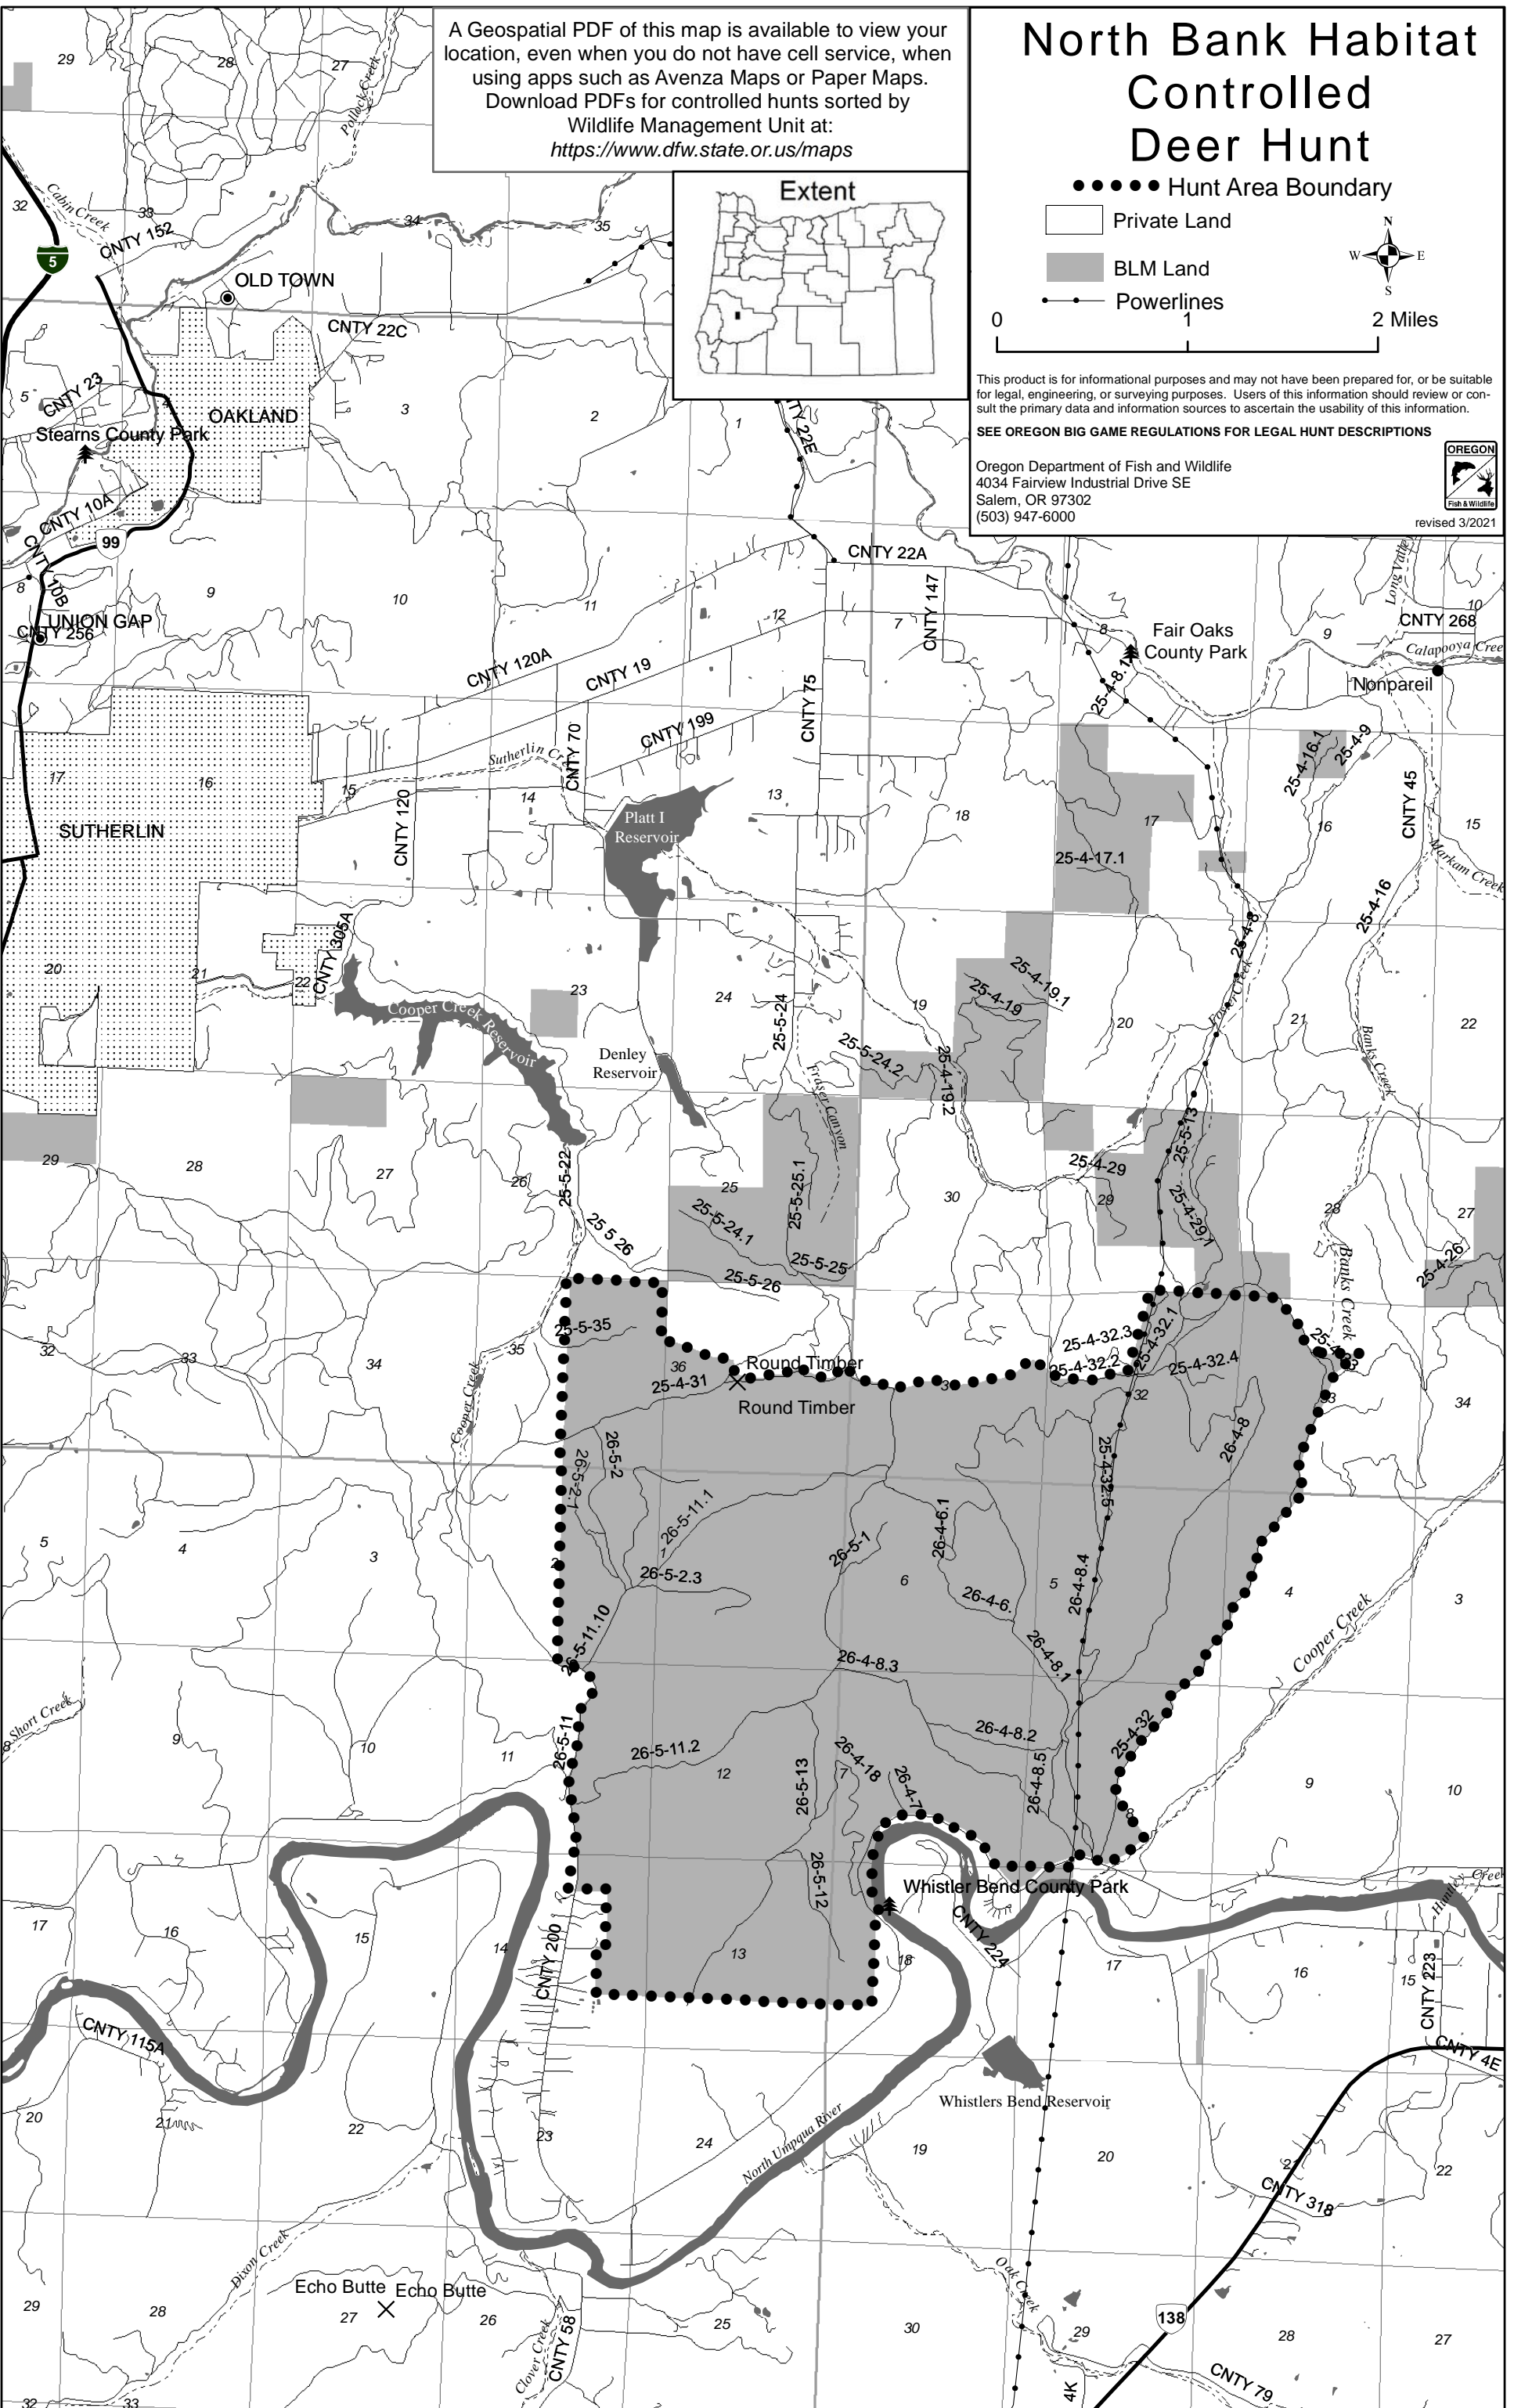

A Geospatial PDF of this map is available to view your location, even when you do not have cell service, when using apps such as Avenza Maps or Paper Maps. Download PDFs for controlled hunts sorted by Wildlife Management Unit at: <https://www.dfw.state.or.us/maps>

North Bank Habitat Controlled Deer Hunt

●●●●● Hunt Area Boundary

Private Land

BLM Land

Powerlines

This product is for informational purposes and may not have been prepared for, or be suitable for legal, engineering, or surveying purposes. Users of this information should review or consult the primary data and information sources to ascertain the usability of this information.

SEE OREGON BIG GAME REGULATIONS FOR LEGAL HUNT DESCRIPTIONS

Oregon Department of Fish and Wildlife
4034 Fairview Industrial Drive SE
Salem, OR 97302
(503) 947-6000

revised 3/2021

T. 24 S

T. 25 S

T. 26 S

R. 5 W

R. 4 W