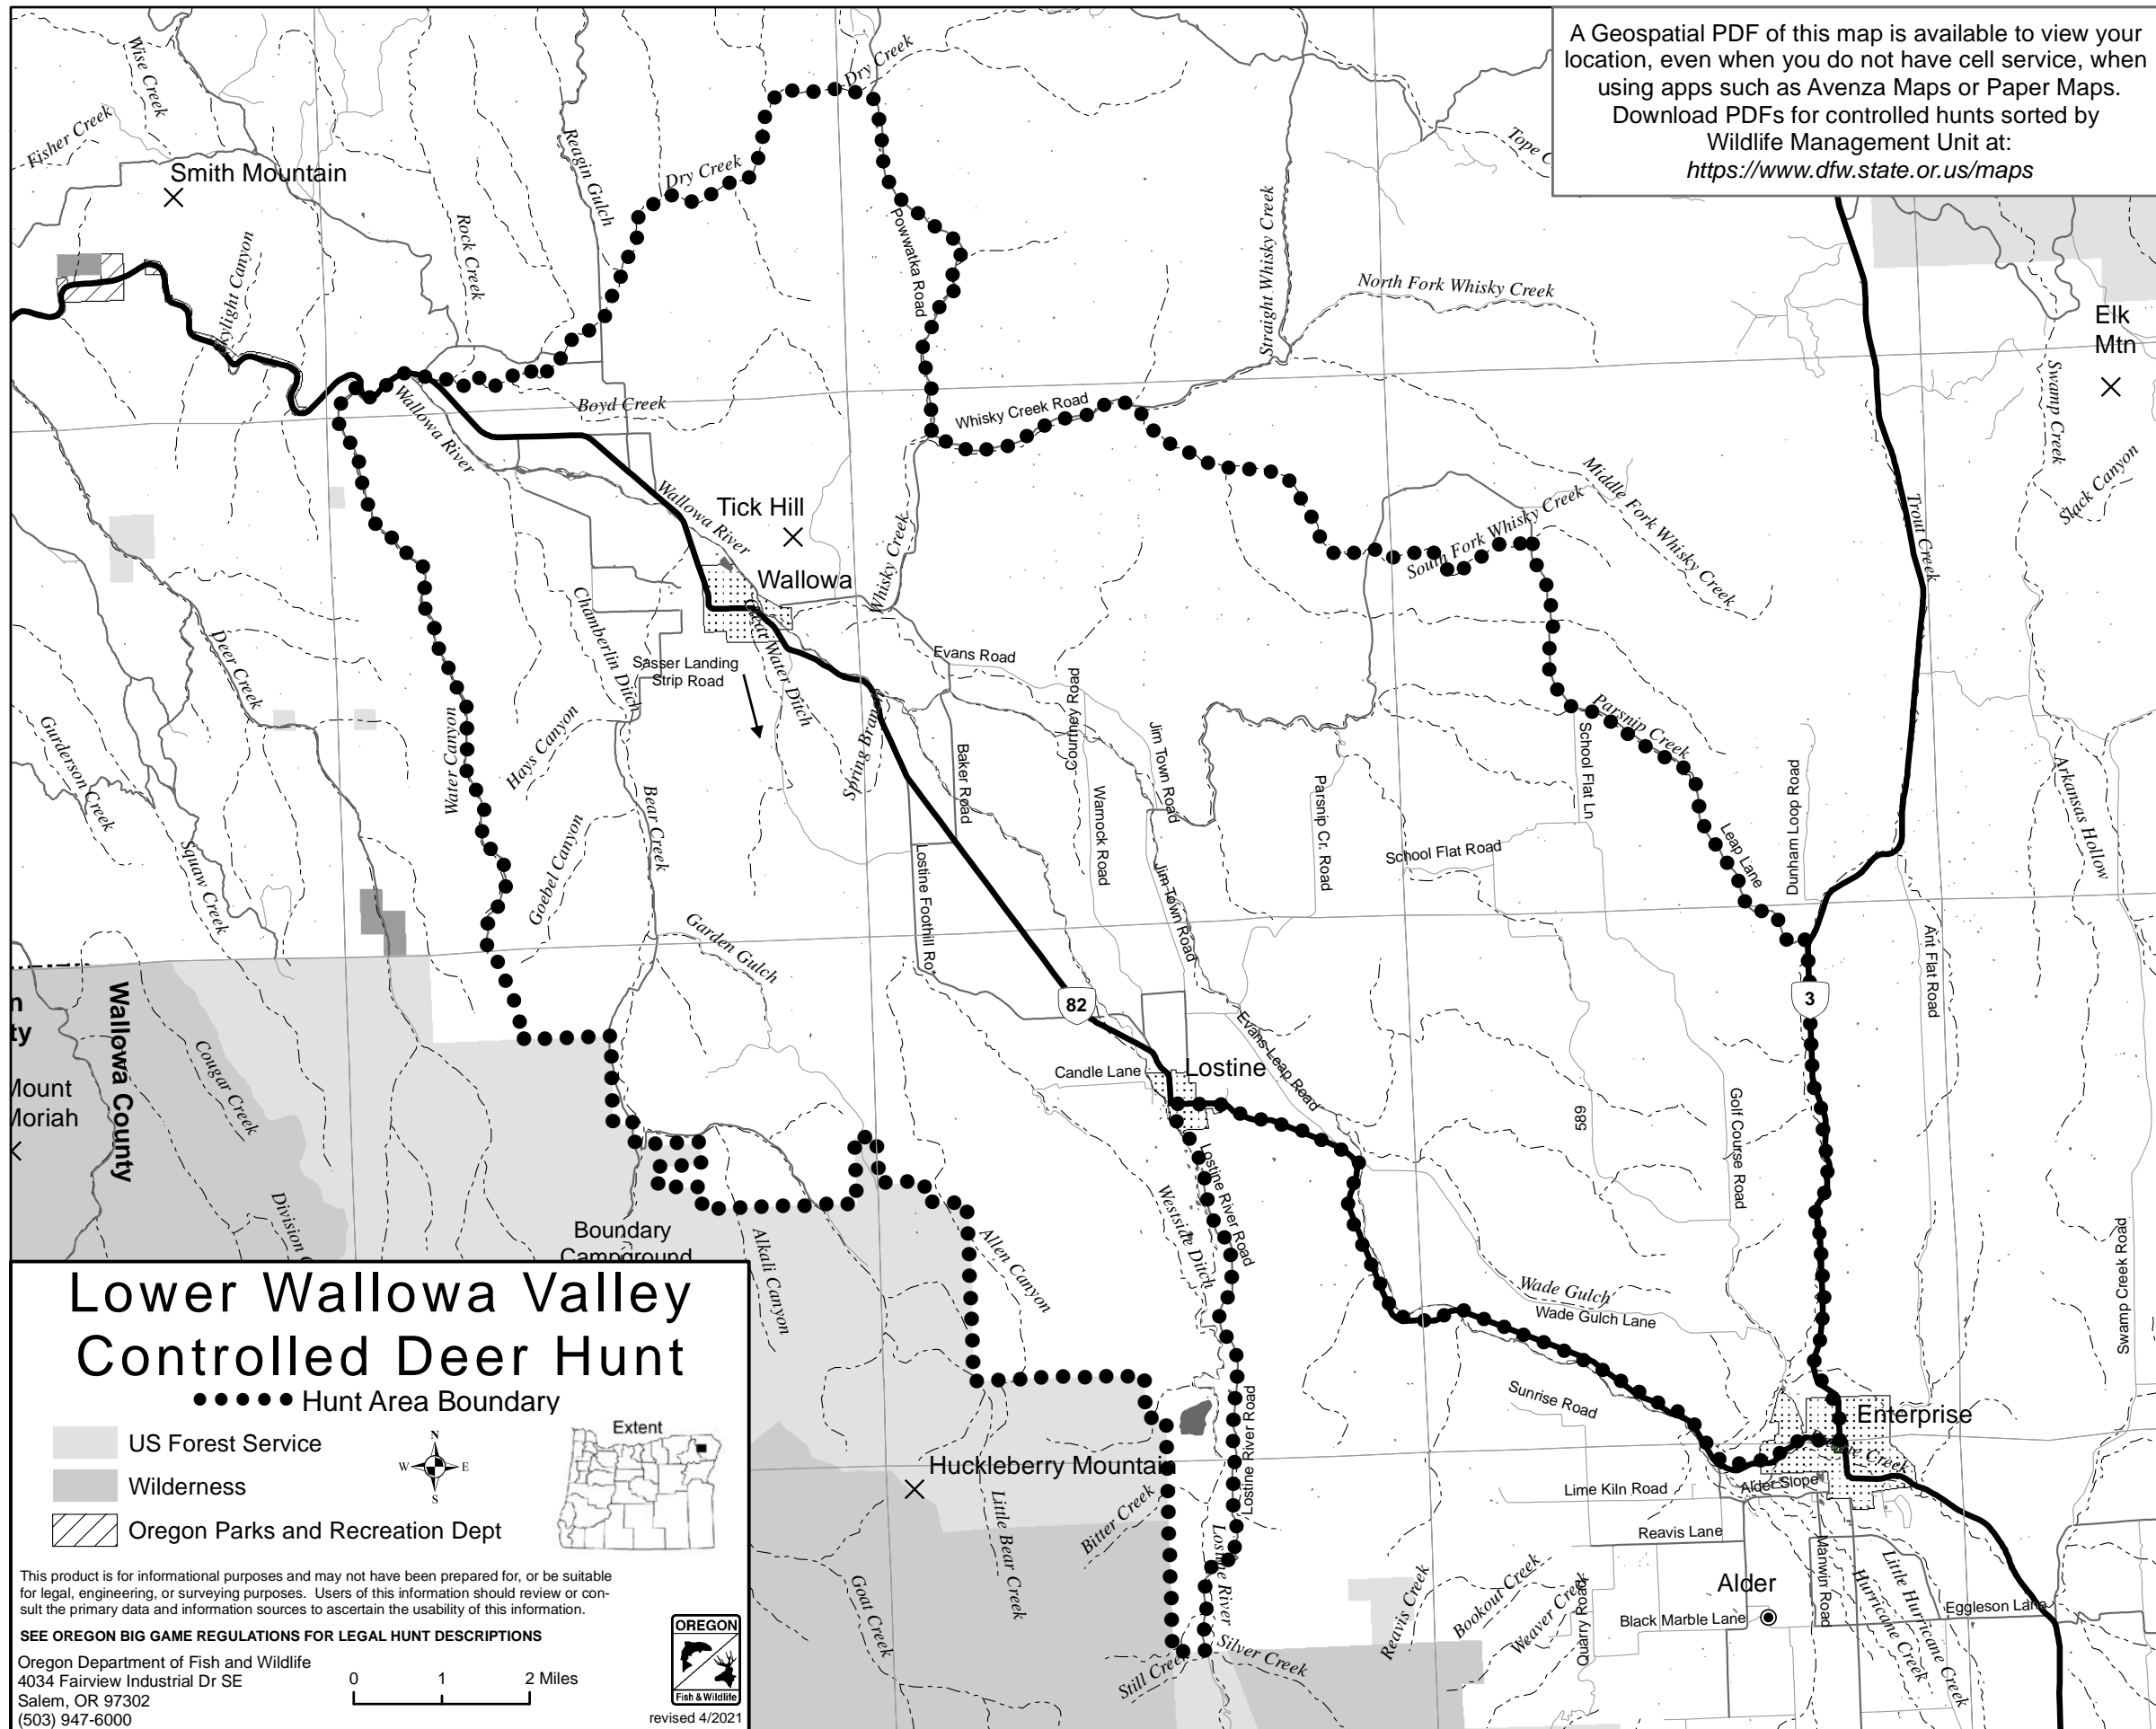

R. 41 E

R. 42 E

R. 43 E

R. 44 E

R. 45 E

A Geospatial PDF of this map is available to view your location, even when you do not have cell service, when using apps such as Avenza Maps or Paper Maps. Download PDFs for controlled hunts sorted by Wildlife Management Unit at: <https://www.dfw.state.or.us/maps>

T. 2 N

T. 1 N

T. 1 S

T. 2 S

Lower Wallowa Valley Controlled Deer Hunt

●●●●● Hunt Area Boundary

-  US Forest Service
-  Wilderness
-  Oregon Parks and Recreation Dept

This product is for informational purposes and may not have been prepared for, or be suitable for legal, engineering, or surveying purposes. Users of this information should review or consult the primary data and information sources to ascertain the usability of this information.