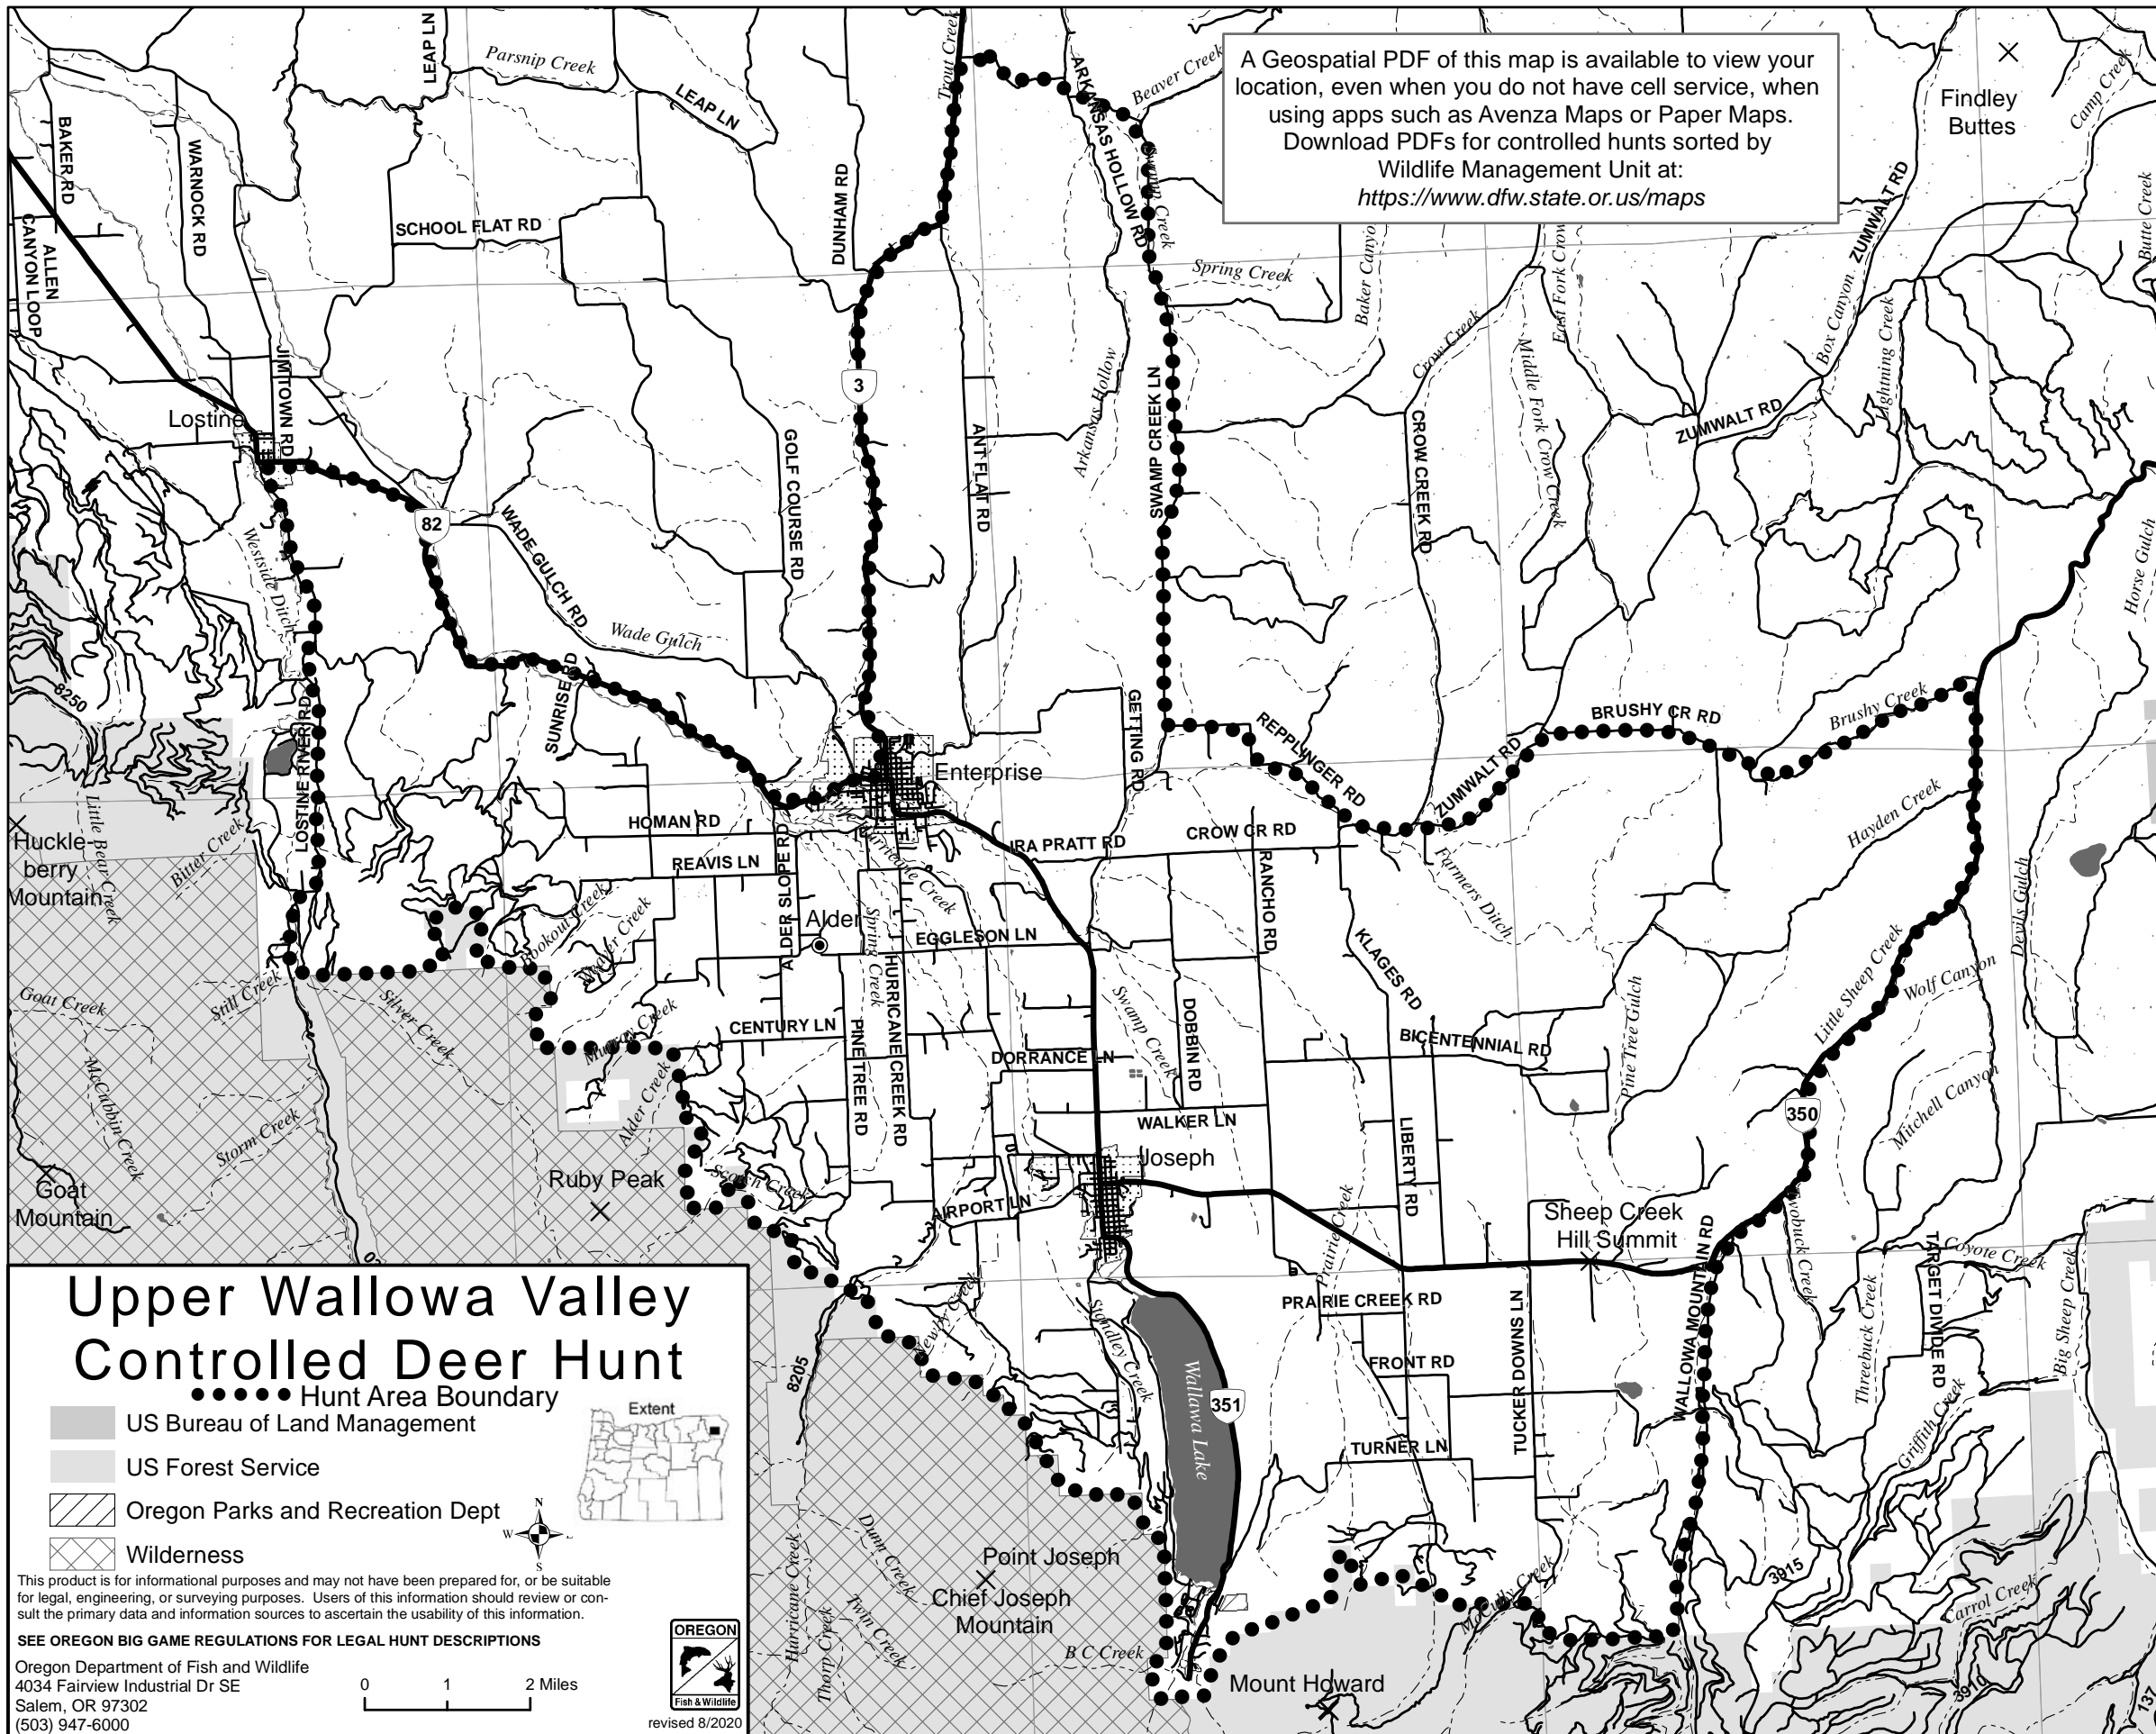

R. 43 E

R. 44 E

R. 45 E

R. 46 E

R. 47 E

A Geospatial PDF of this map is available to view your location, even when you do not have cell service, when using apps such as Avenza Maps or Paper Maps. Download PDFs for controlled hunts sorted by Wildlife Management Unit at: <https://www.dfw.state.or.us/maps>

Upper Wallowa Valley Controlled Deer Hunt

- Hunt Area Boundary
- US Bureau of Land Management
- US Forest Service
- ▨ Oregon Parks and Recreation Dept
- ▩ Wilderness

This product is for informational purposes and may not have been prepared for, or be suitable for legal, engineering, or surveying purposes. Users of this information should review or consult the primary data and information sources to ascertain the usability of this information.

SEE OREGON BIG GAME REGULATIONS FOR LEGAL HUNT DESCRIPTIONS

Oregon Department of Fish and Wildlife
4034 Fairview Industrial Dr SE
Salem, OR 97302
(503) 947-6000

0 1 2 Miles