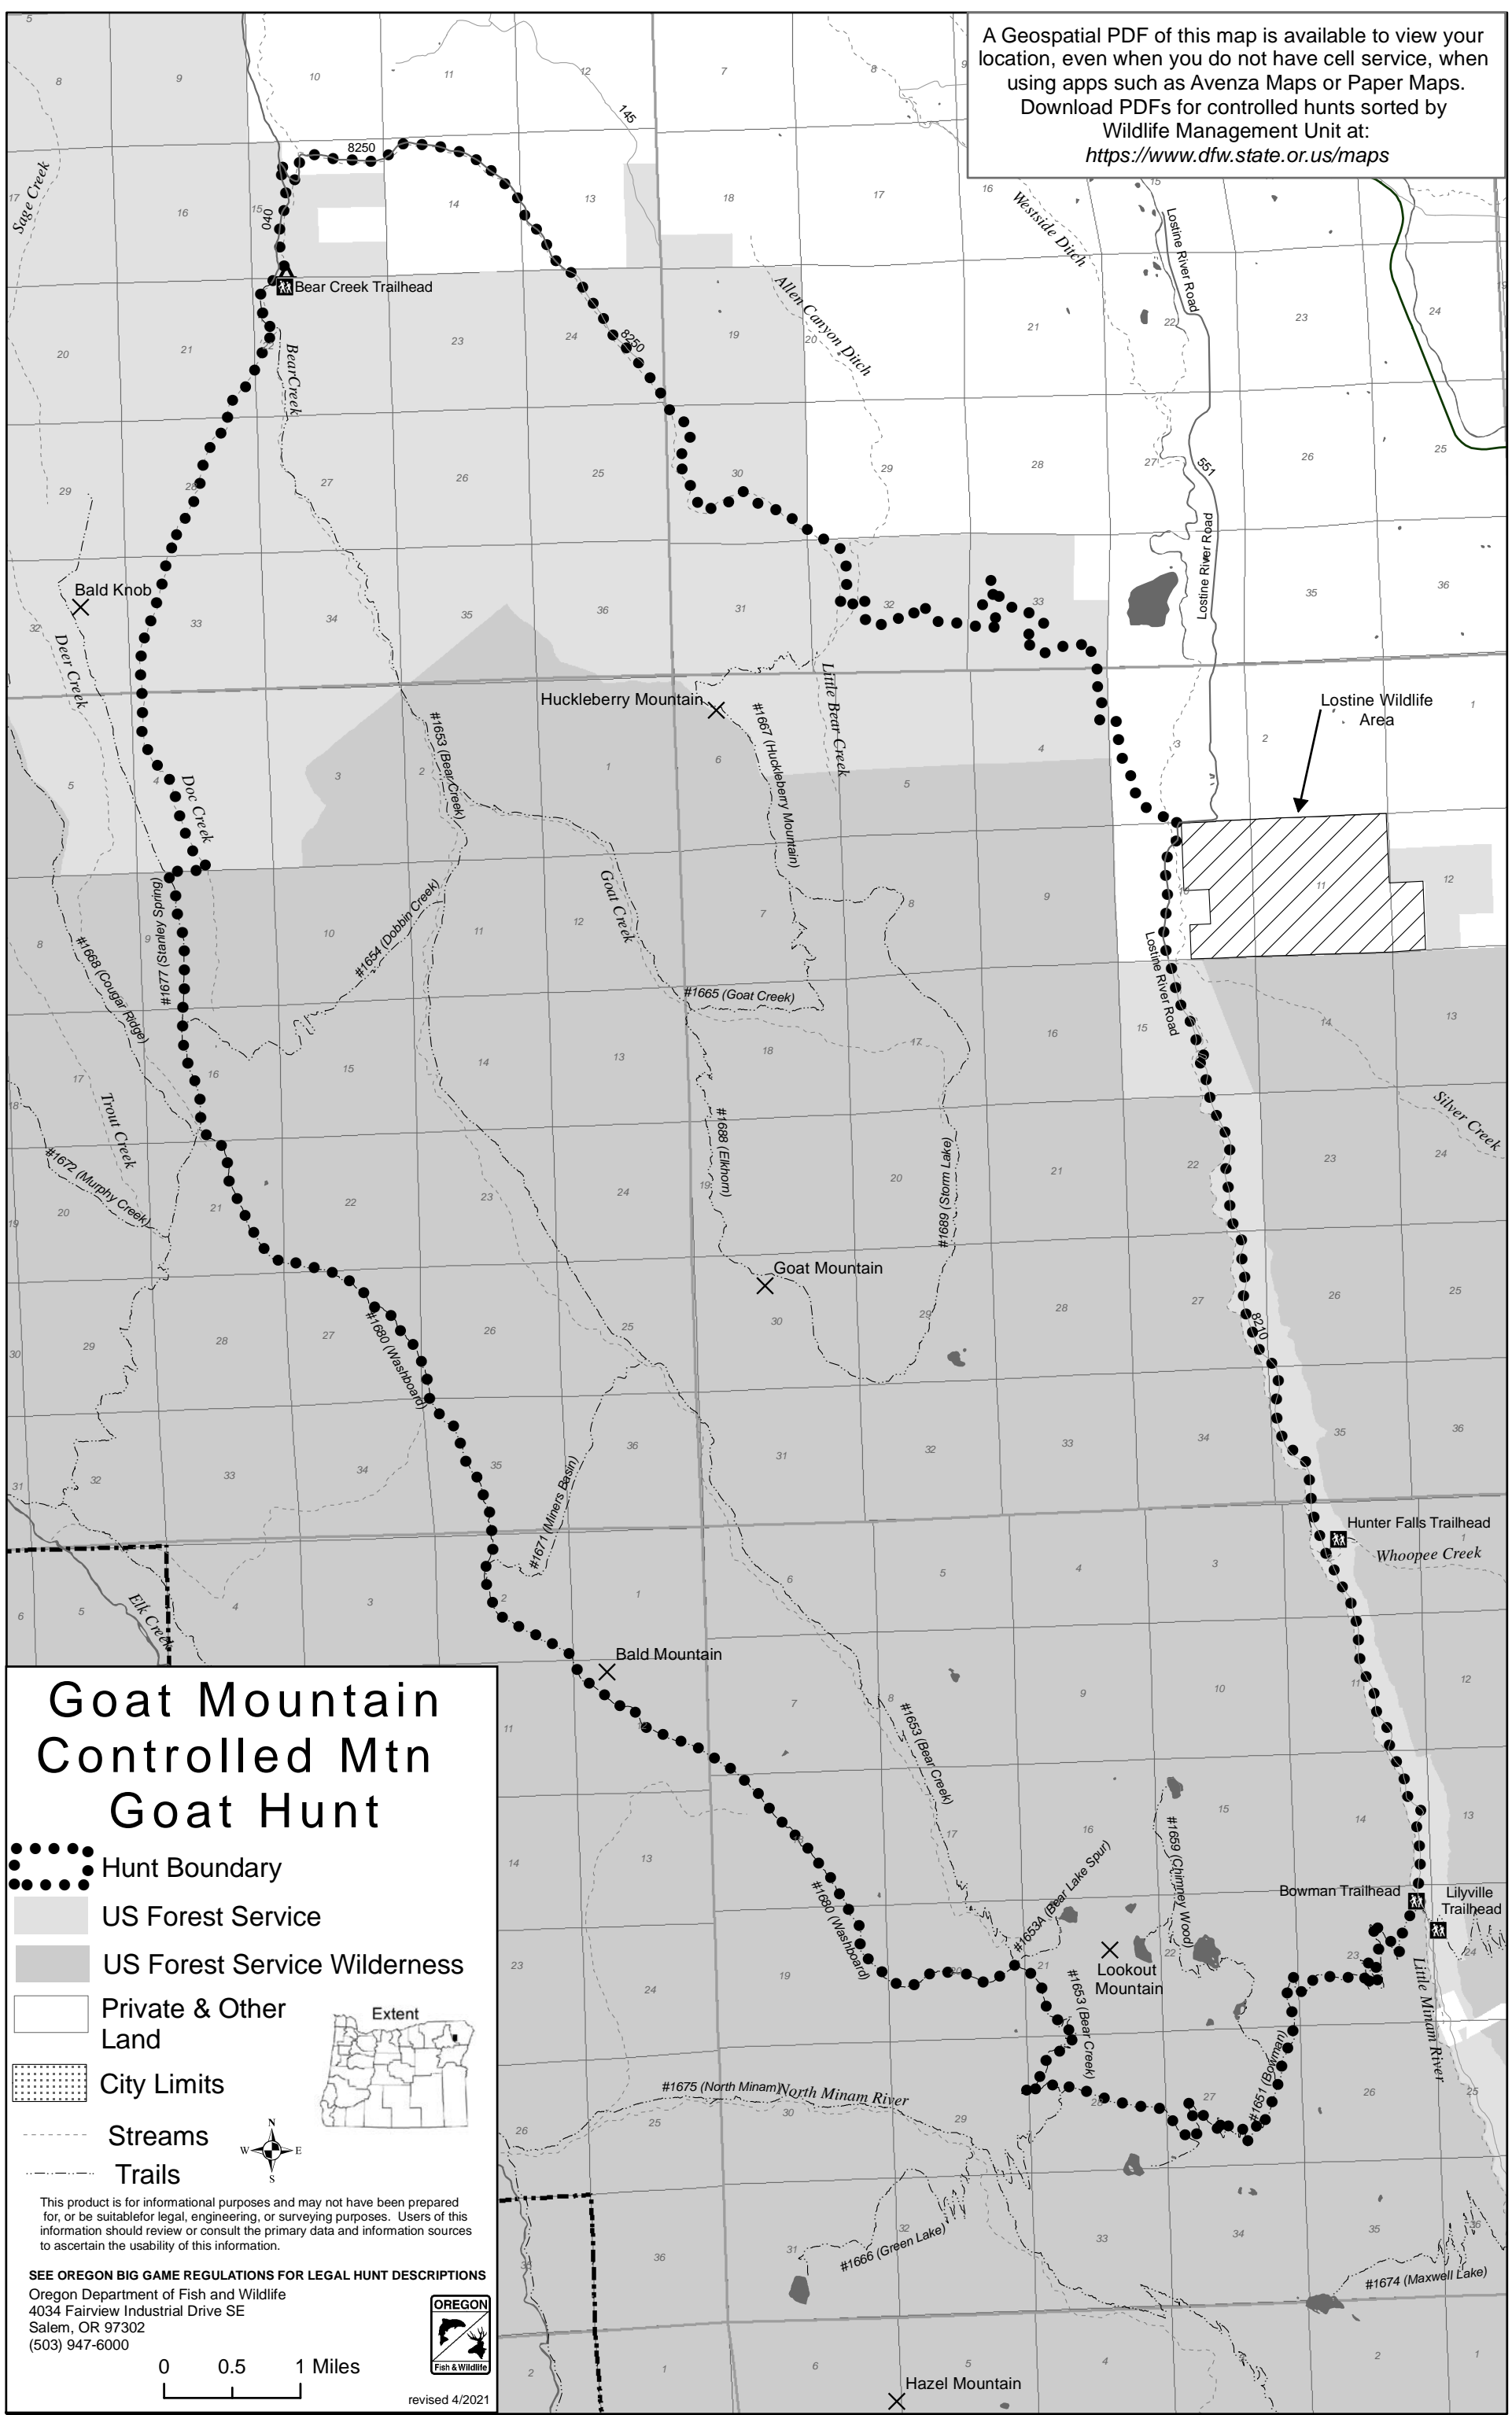

A Geospatial PDF of this map is available to view your location, even when you do not have cell service, when using apps such as Avenza Maps or Paper Maps.  
 Download PDFs for controlled hunts sorted by Wildlife Management Unit at:  
<https://www.dfw.state.or.us/maps>

T. 1 S

T. 2 S

T. 3 S

T. 4 S

# Goat Mountain Controlled Mtn Goat Hunt

-  Hunt Boundary
-  US Forest Service
-  US Forest Service Wilderness
-  Private & Other Land
-  City Limits
-  Streams
-  Trails

This product is for informational purposes and may not have been prepared for, or be suitable for legal, engineering, or surveying purposes. Users of this information should review or consult the primary data and information sources to ascertain the usability of this information.