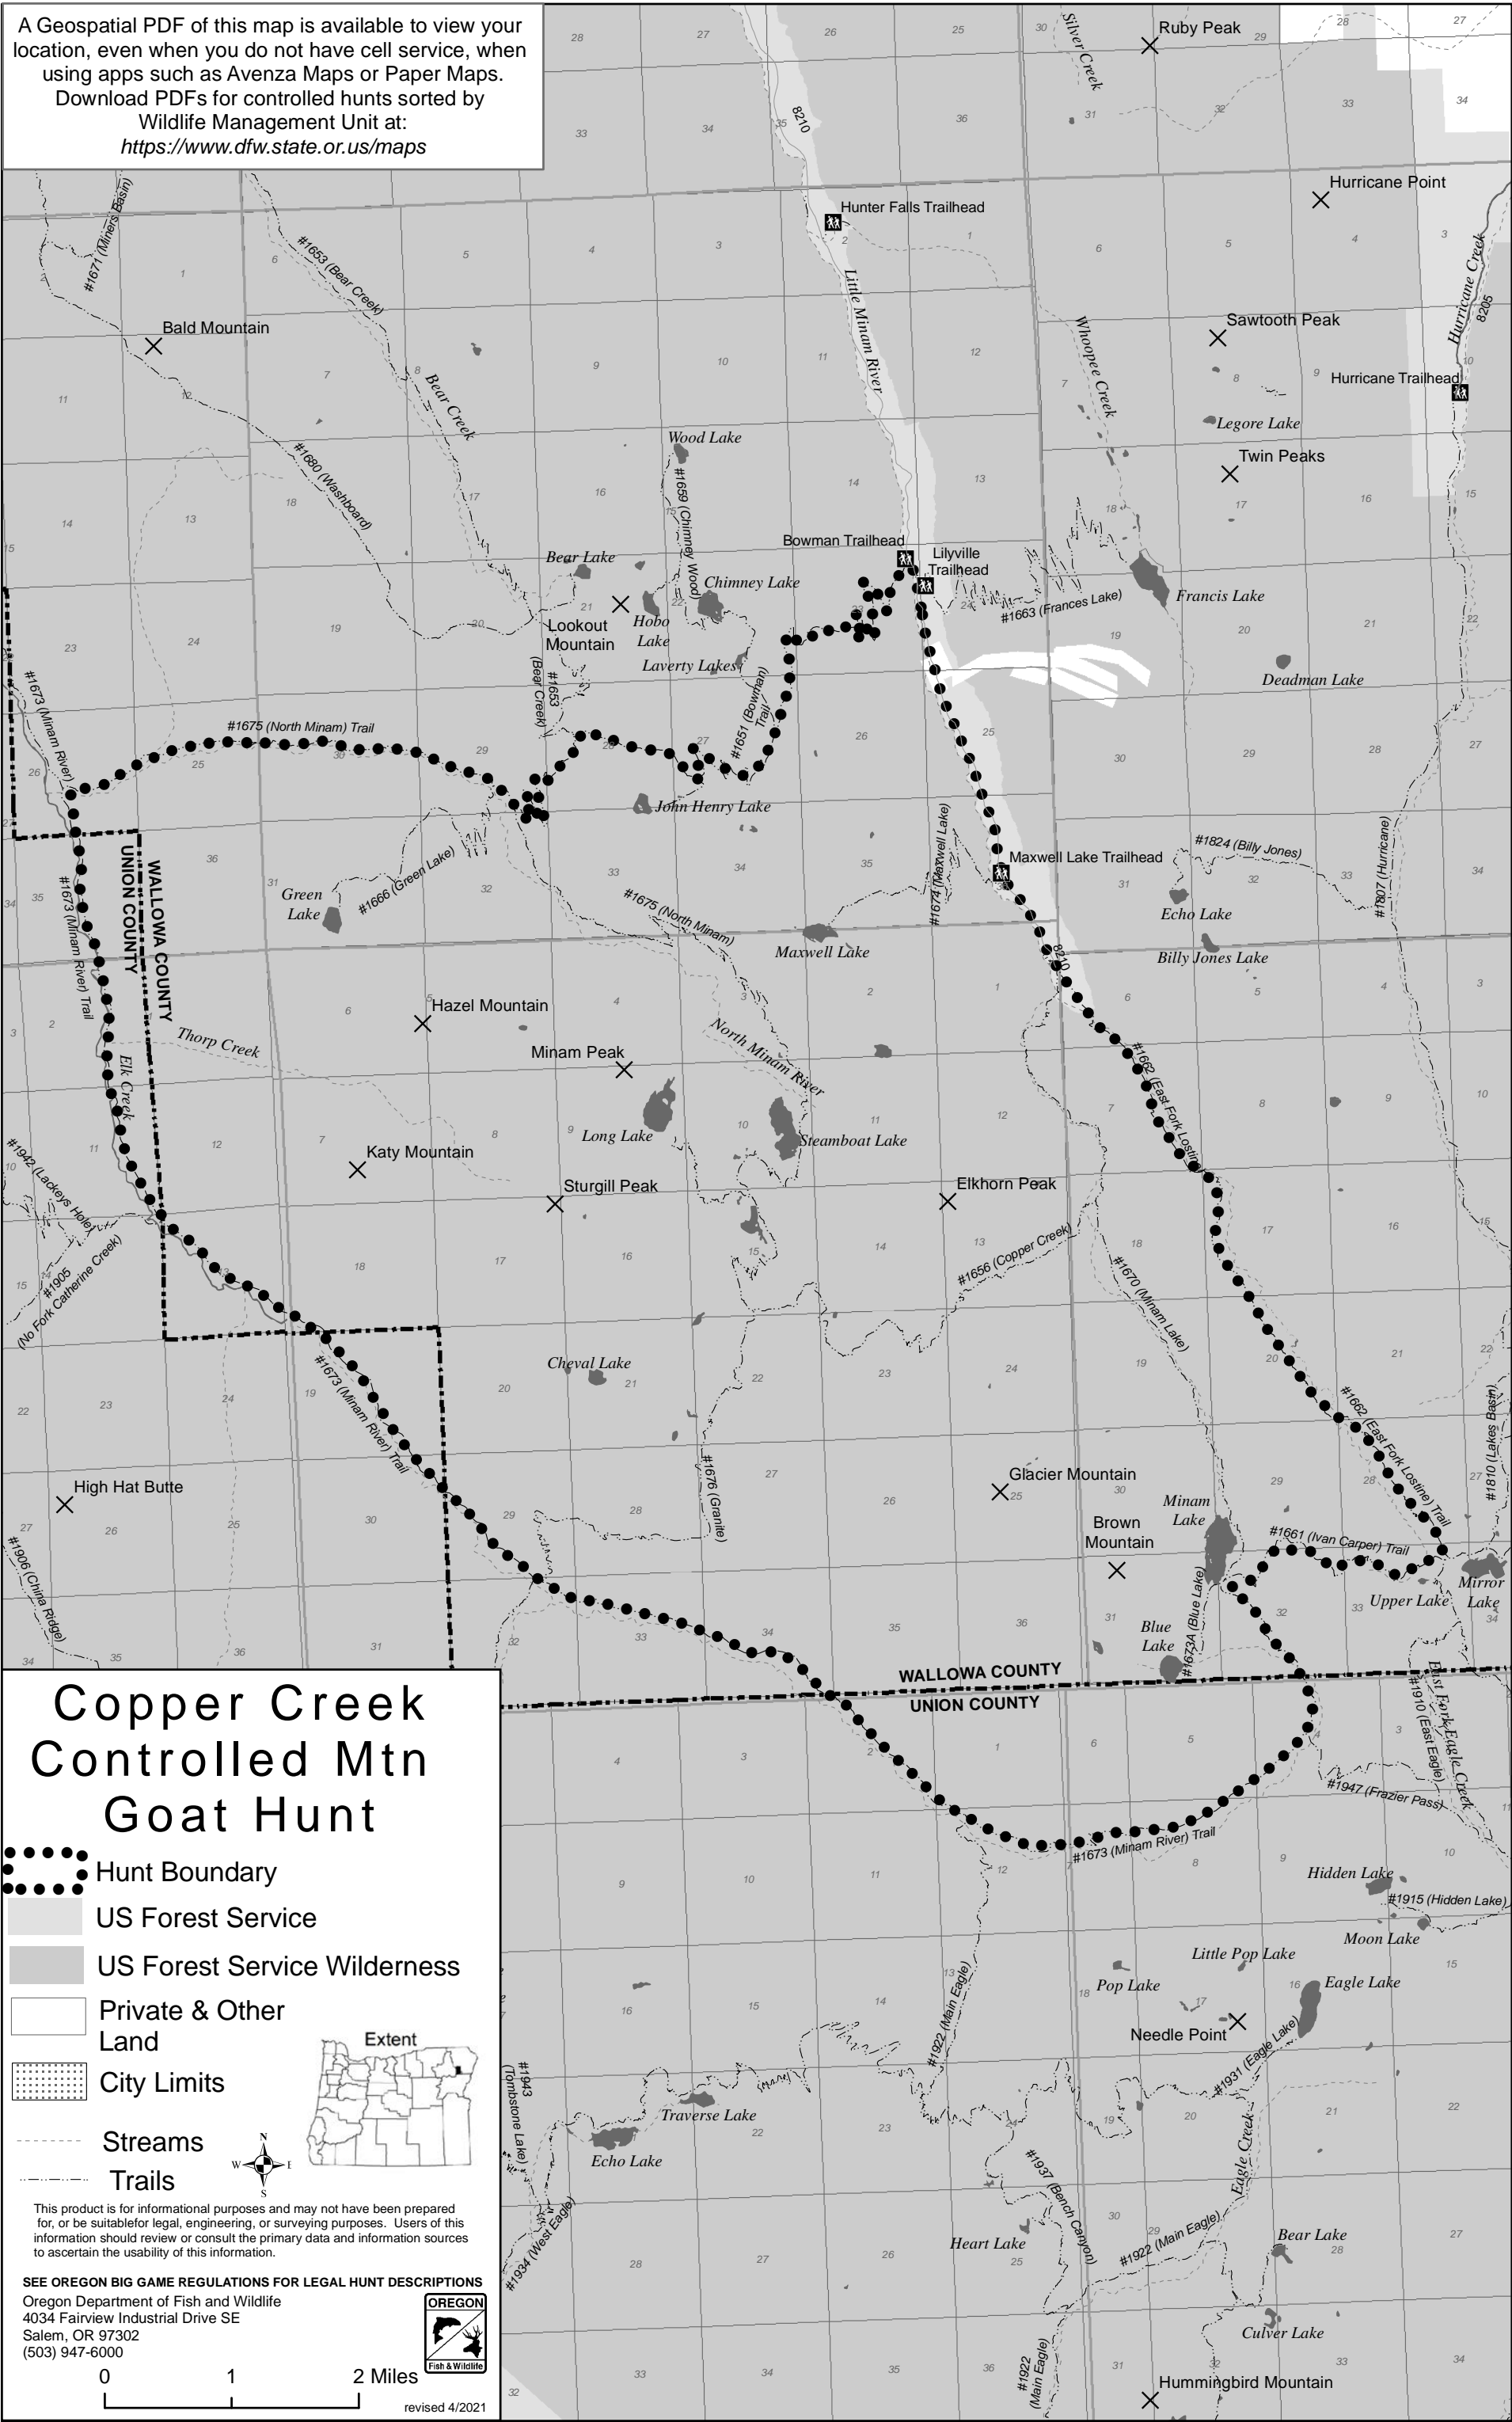

A Geospatial PDF of this map is available to view your location, even when you do not have cell service, when using apps such as Avenza Maps or Paper Maps.  
 Download PDFs for controlled hunts sorted by Wildlife Management Unit at:  
<https://www.dfw.state.or.us/maps>

T. 2 S

T. 3 S

T. 4 S

T. 5 S

# Copper Creek Controlled Mtn Goat Hunt

-  Hunt Boundary
-  US Forest Service
-  US Forest Service Wilderness
-  Private & Other Land
-  City Limits
-  Streams
-  Trails

This product is for informational purposes and may not have been prepared for, or be suitable for legal, engineering, or surveying purposes. Users of this information should review or consult the primary data and information sources to ascertain the usability of this information.