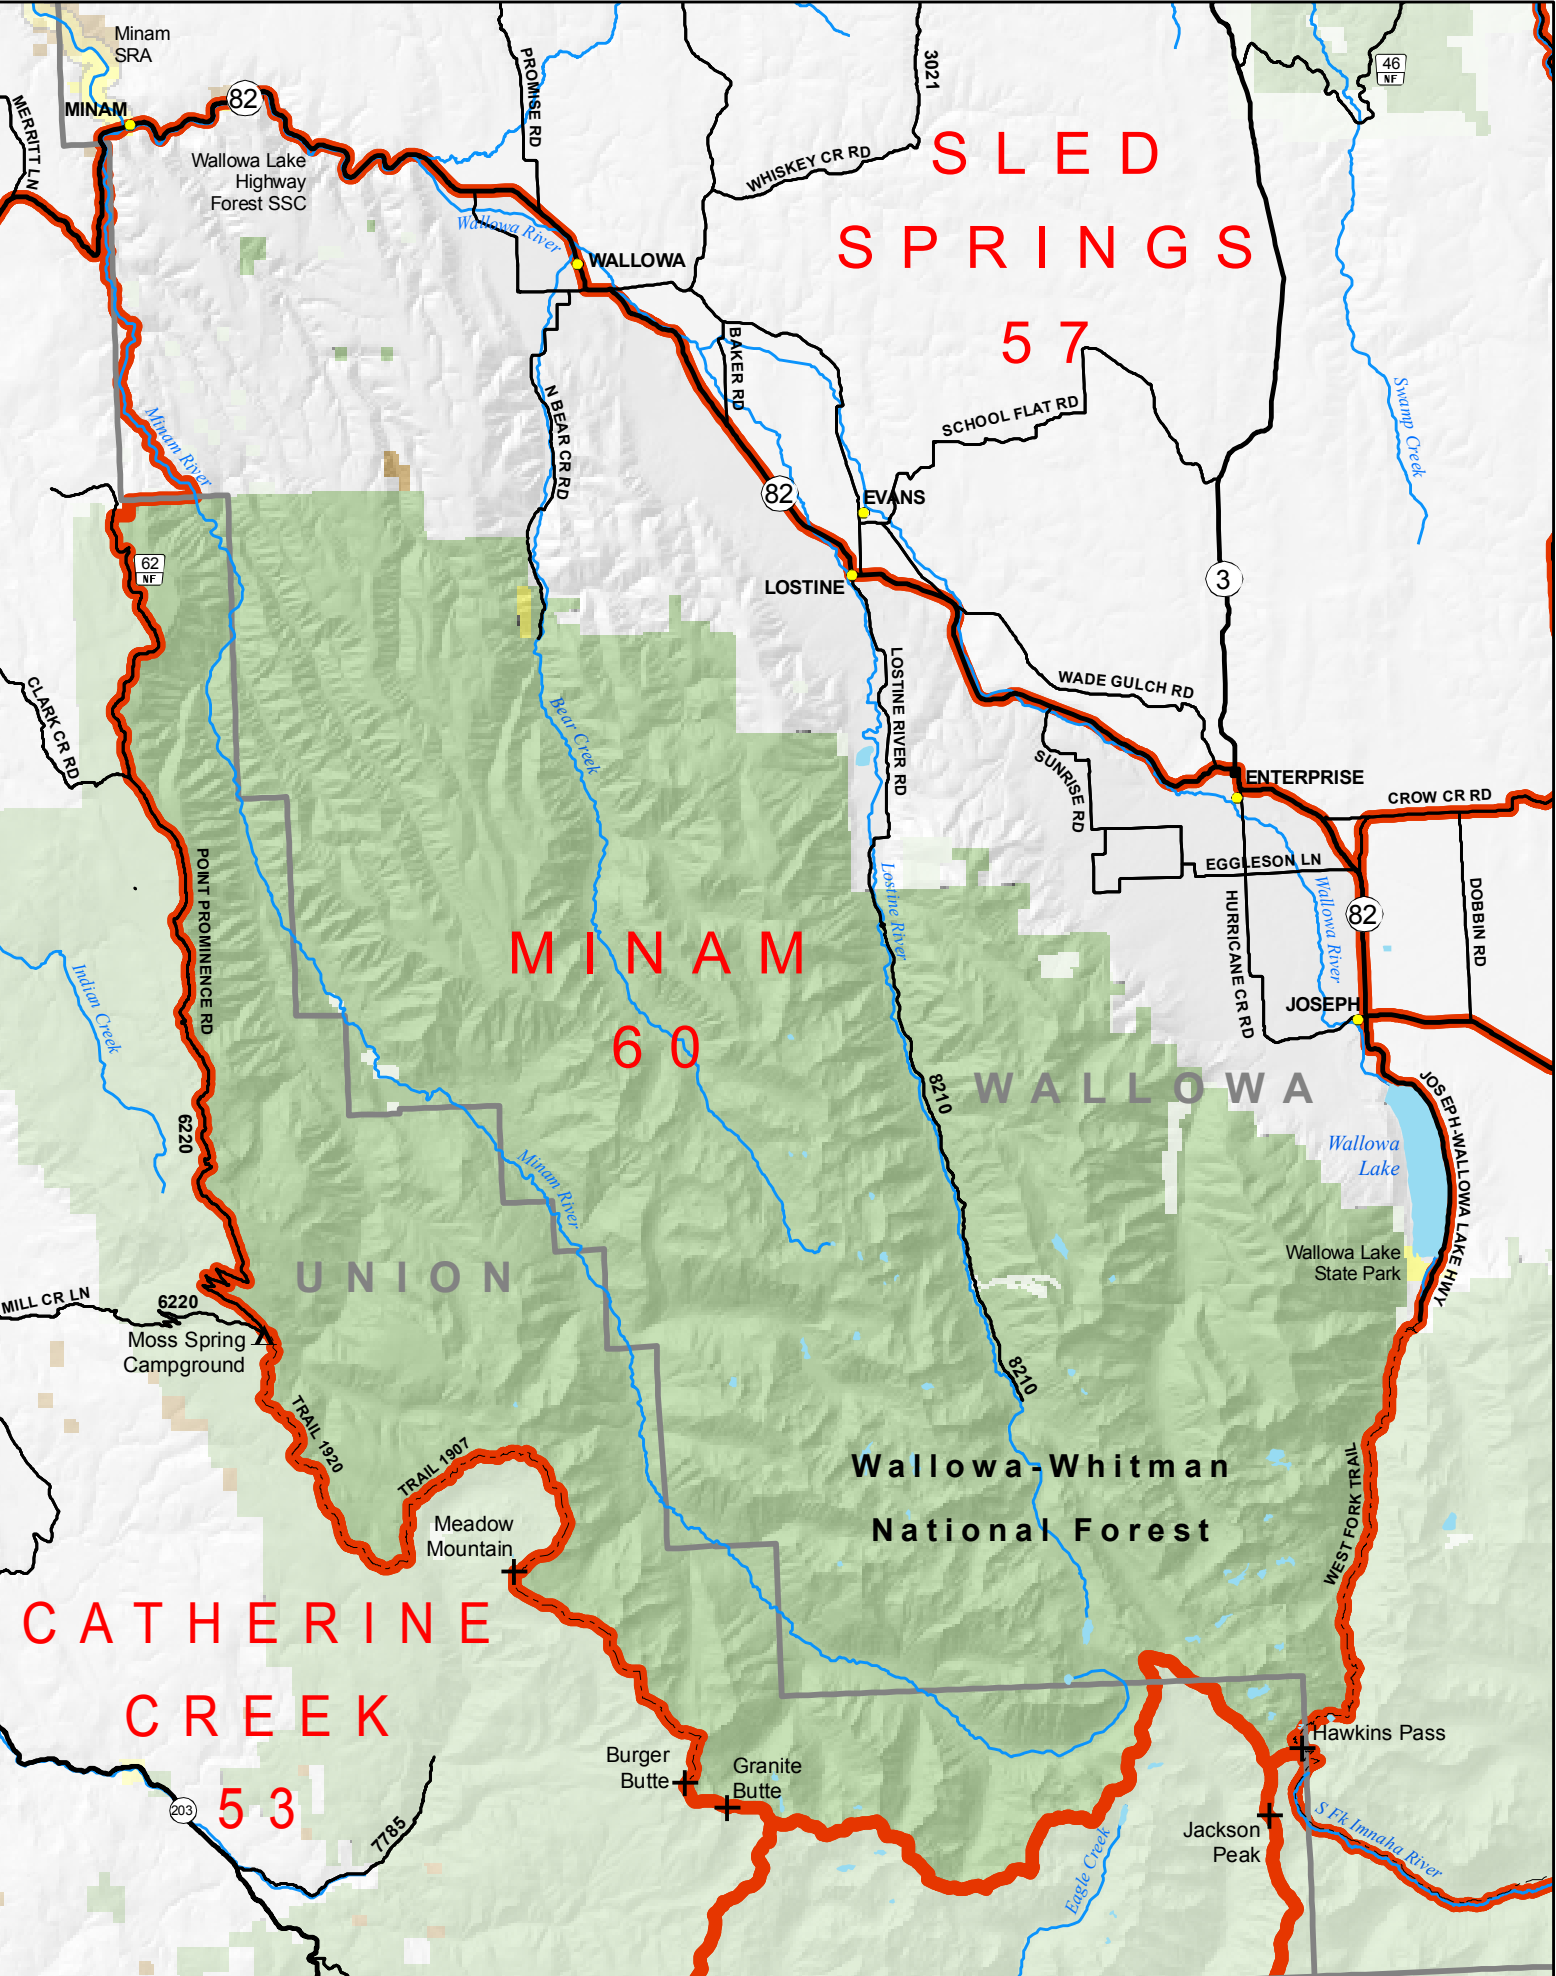

WEST FORK TRAIL

MILL CR LN

POINT PROMINENCE RD

6220

6220

TRAIL 1920

TRAIL 1907

7785

CROW CR RD

DOBBS RD

LOSTINE RIVER RD

8210

8210

8210

3021

46  
NF

82

82

3

82

203

# Legend

 Cities

 ODFW Headquarters

 ODFW Regional Offices

 Highways

 Major Roads

 Trails

 Powerlines