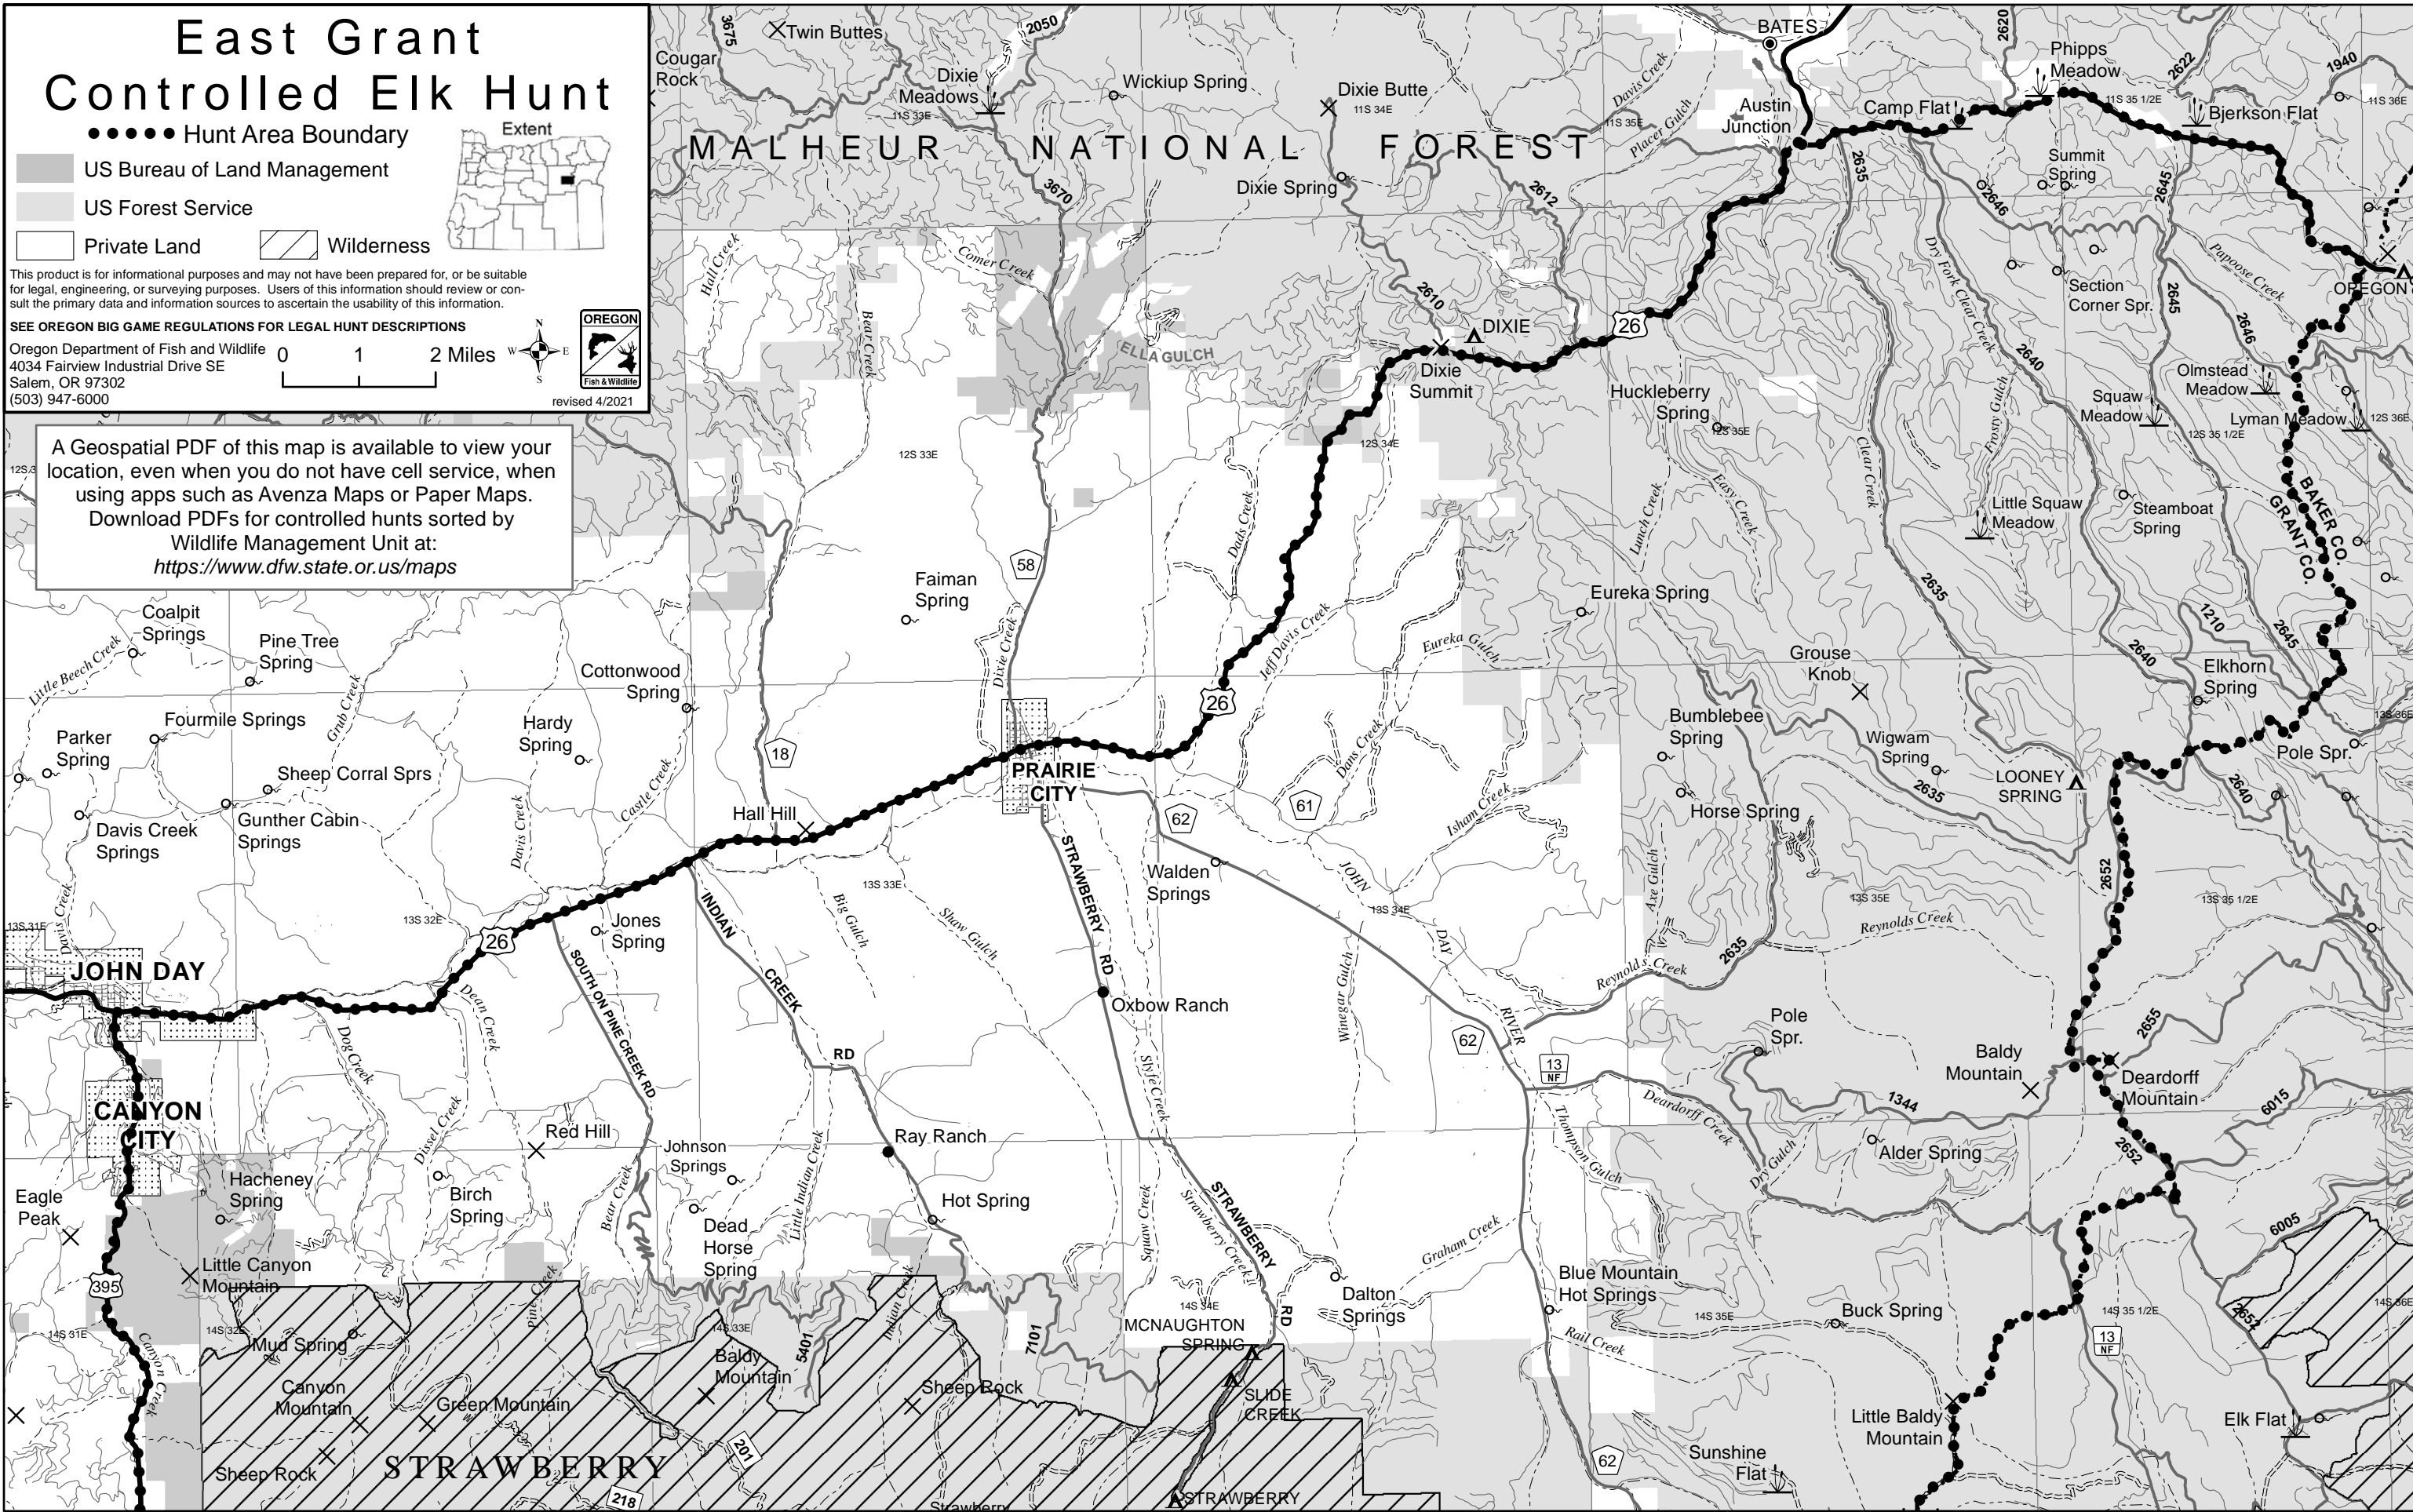

East Grant Controlled Elk Hunt

●●●●● Hunt Area Boundary

■ US Bureau of Land Management

■ US Forest Service

□ Private Land

▨ Wilderness

This product is for informational purposes and may not have been prepared for, or be suitable for legal, engineering, or surveying purposes. Users of this information should review or consult the primary data and information sources to ascertain the usability of this information.

SEE OREGON BIG GAME REGULATIONS FOR LEGAL HUNT DESCRIPTIONS

Oregon Department of Fish and Wildlife
4034 Fairview Industrial Drive SE
Salem, OR 97302
(503) 947-6000

revised 4/2021

A Geospatial PDF of this map is available to view your location, even when you do not have cell service, when using apps such as Avenza Maps or Paper Maps. Download PDFs for controlled hunts sorted by Wildlife Management Unit at: <https://www.dfw.state.or.us/maps>