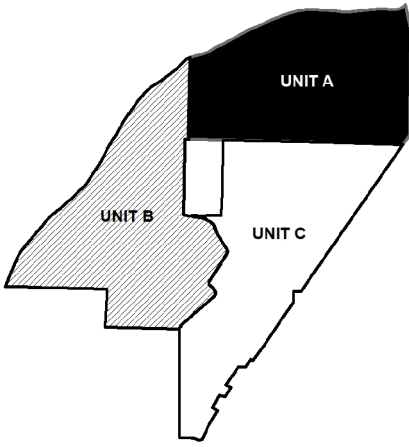

Klamath Wildlife Area Miller Island Unit

- Headquarters
- Boat Ramp
- Parking Area
- Check station/Information
- Restroom
- Birding Trailhead
- Klamath WA Roads (Open Year Round)
- Seasonal Road Closure
- Roads/Dikes-Closed to Motor Vehicles
- Hiking/Birding Trail (Open Year Round)
- Hunt Unit A
- Hunt Unit B
- Hunt Unit C
- Safety Zone
- Klamath River
- Agriculture
- Dog Training Area
- Headquarters
- Uplands
- Water
- Wetlands