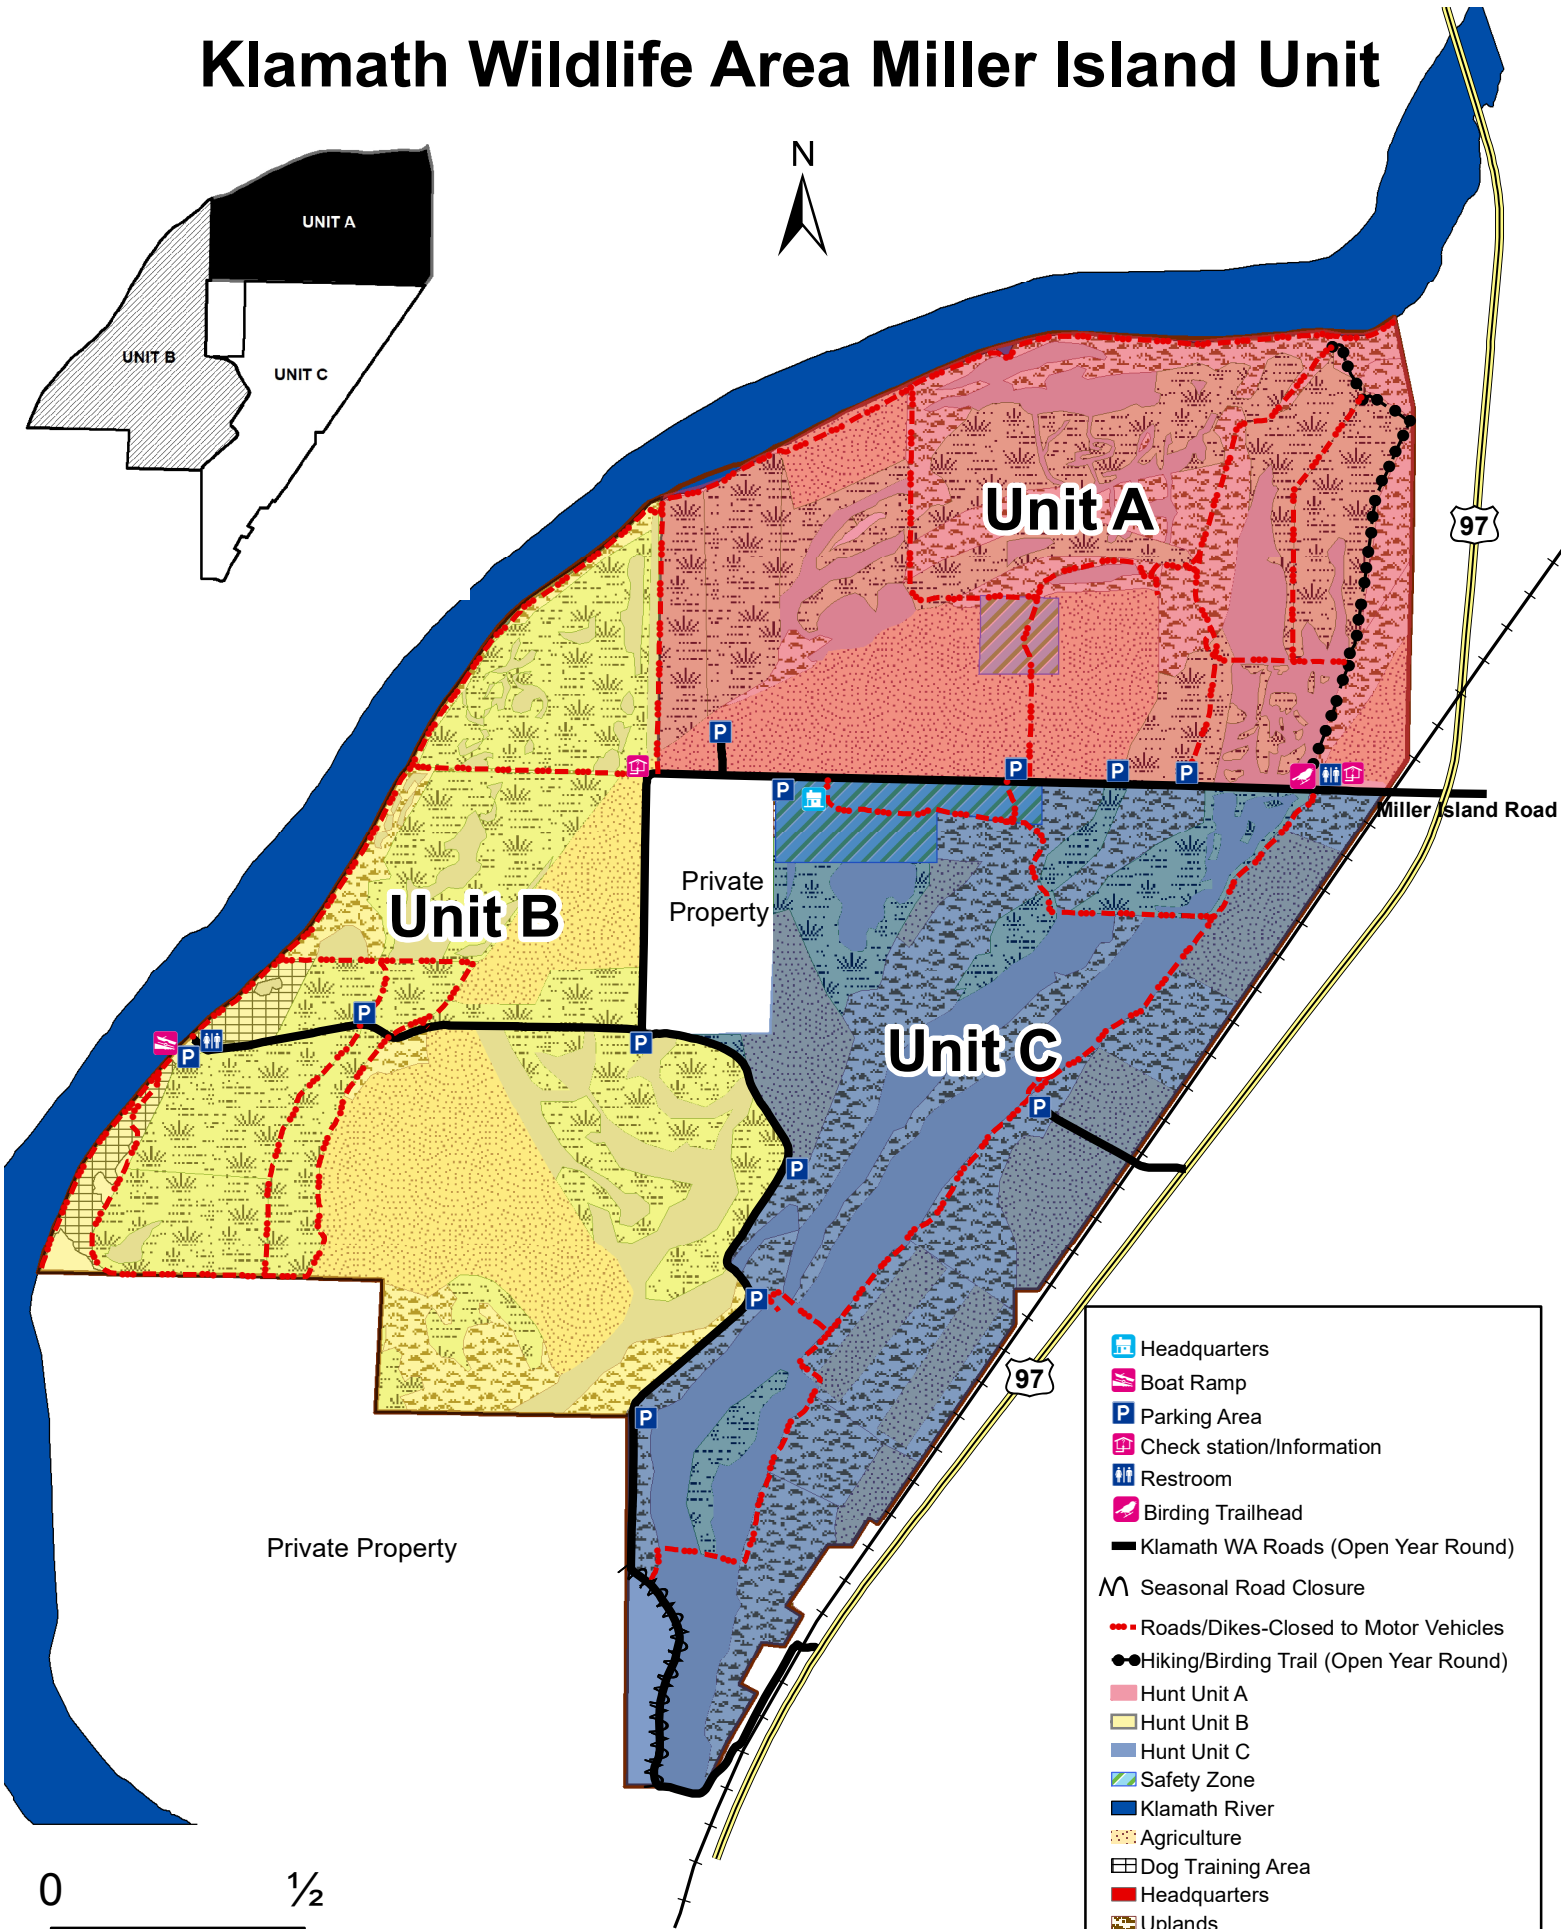

Klamath Wildlife Area Miller Island Unit

- Headquarters
- Boat Ramp
- Parking Area
- Check station/Information
- Restroom
- Birding Trailhead
- Klamath WA Roads (Open Year Round)
- Seasonal Road Closure
- Roads/Dikes-Closed to Motor Vehicles
- Hiking/Birding Trail (Open Year Round)
- Hunt Unit A
- Hunt Unit B
- Hunt Unit C
- Safety Zone
- Klamath River
- Agriculture
- Dog Training Area
- Headquarters
- Uplands
- Water
- Wetlands