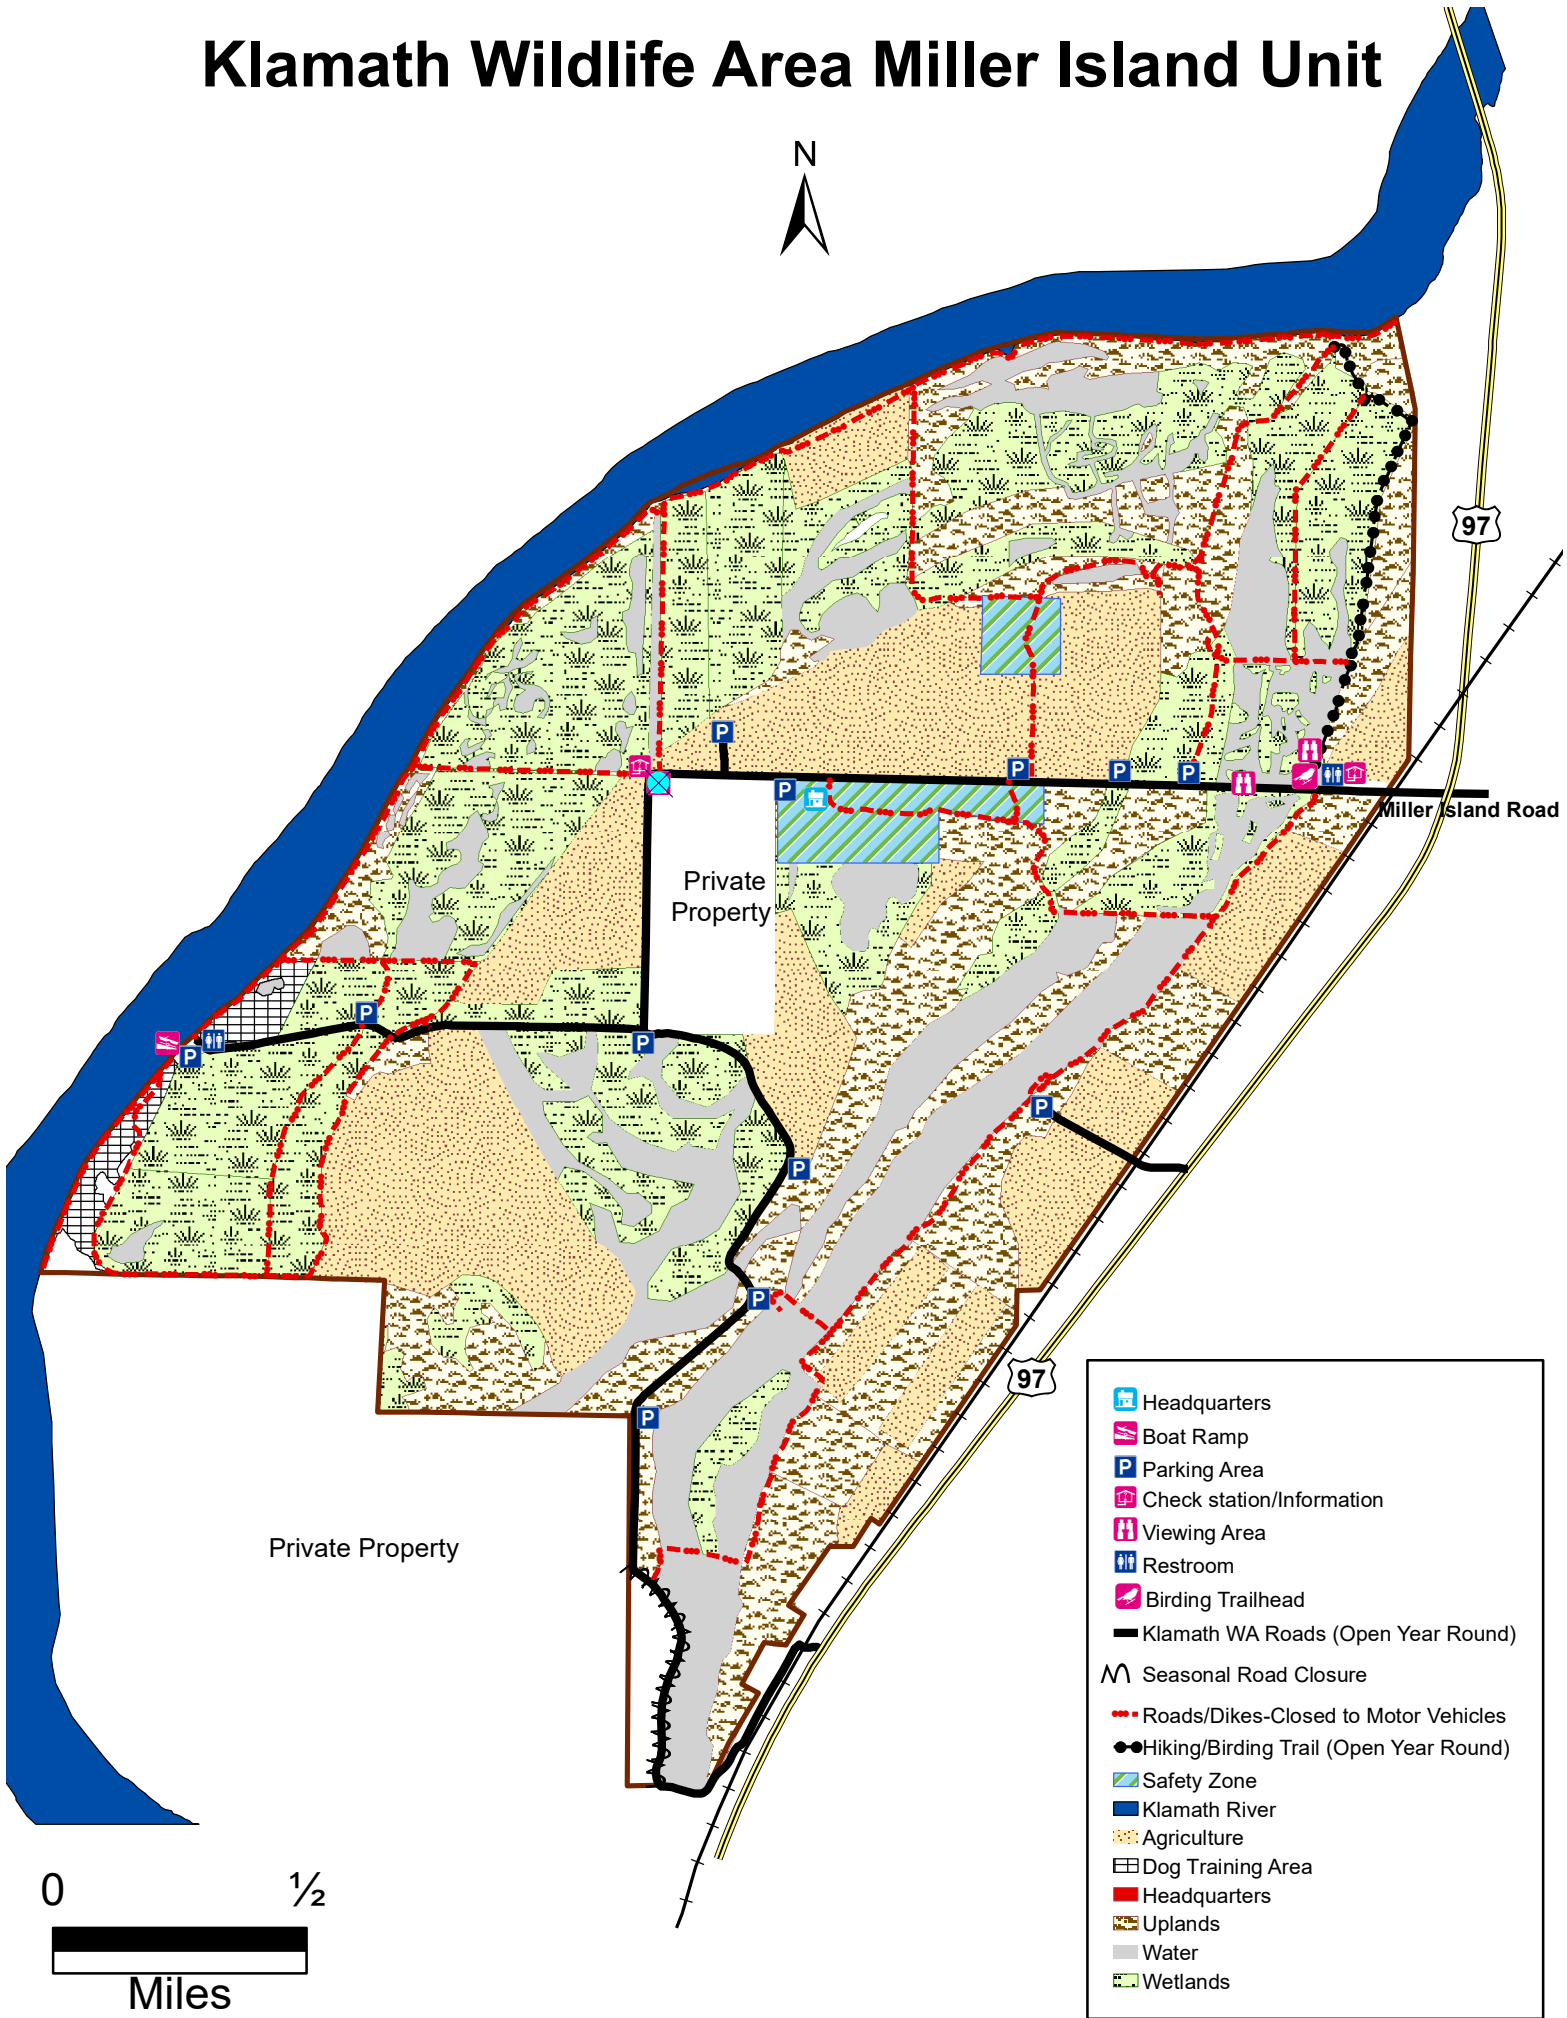

# Klamath Wildlife Area Miller Island Unit

- Headquarters
- Boat Ramp
- Parking Area
- Check station/Information
- Viewing Area
- Restroom
- Birding Trailhead
- Klamath WA Roads (Open Year Round)
- Seasonal Road Closure
- Roads/Dikes-Closed to Motor Vehicles
- Hiking/Birding Trail (Open Year Round)
- Safety Zone
- Klamath River
- Agriculture
- Dog Training Area
- Headquarters
- Uplands
- Water
- Wetlands