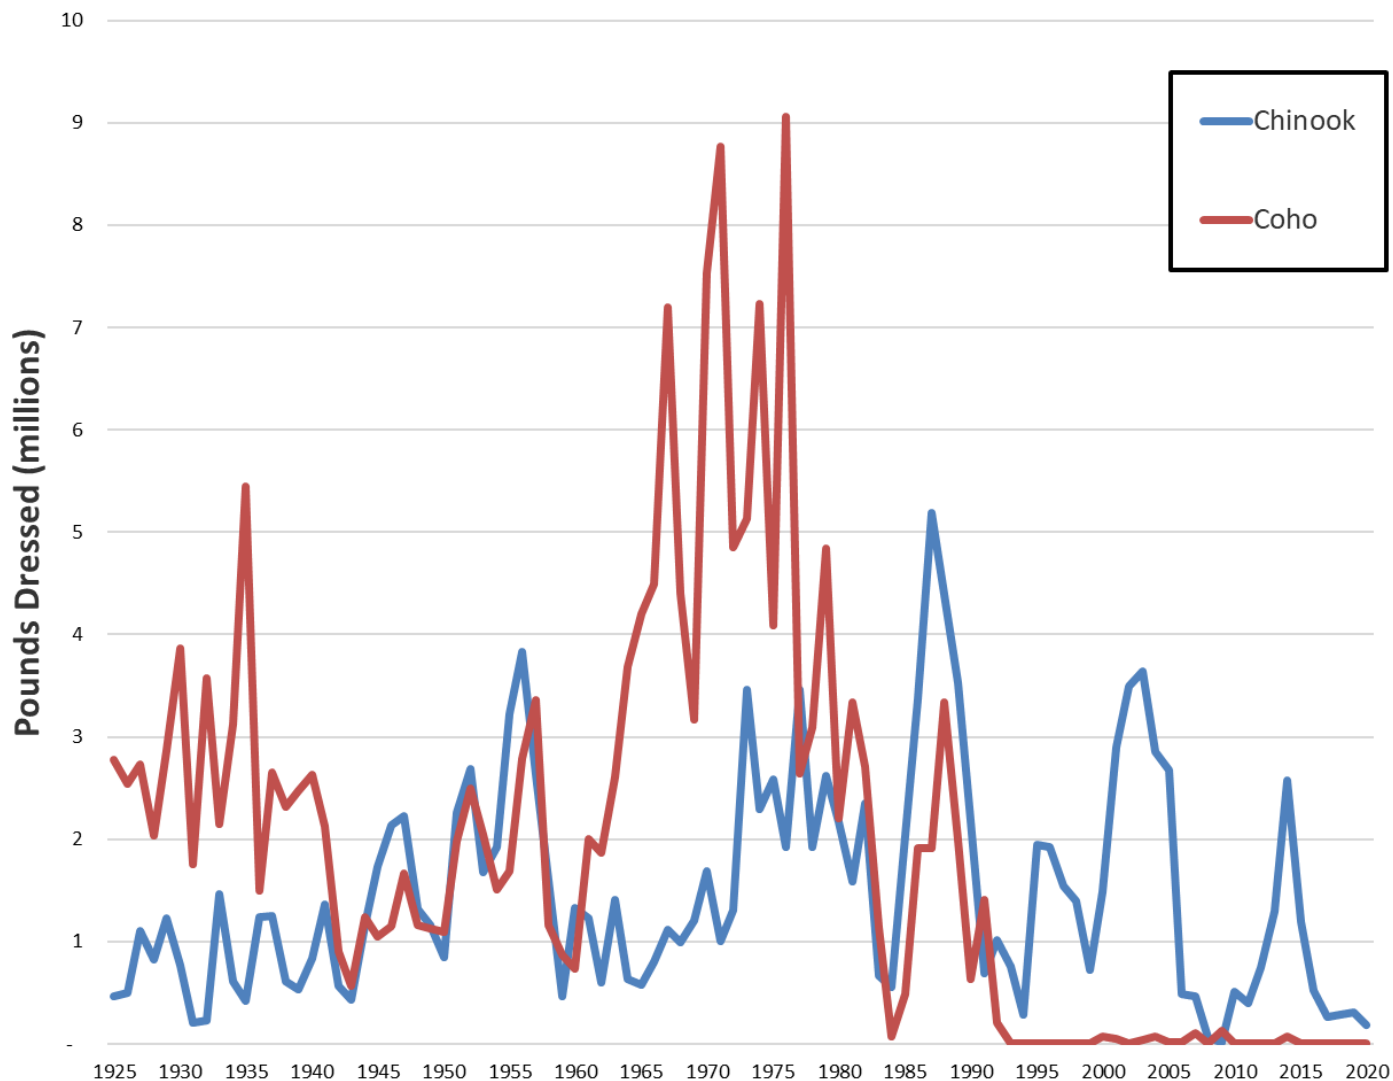

Oregon Troll Salmon Landings - Pounds Dressed, 1925-2020

Oregon Dept. of Fish and Wildlife
Ocean Salmon Management
Marine Resources Program
2040 SE Marine Science Dr., Newport, OR 97365
(541)867-4741