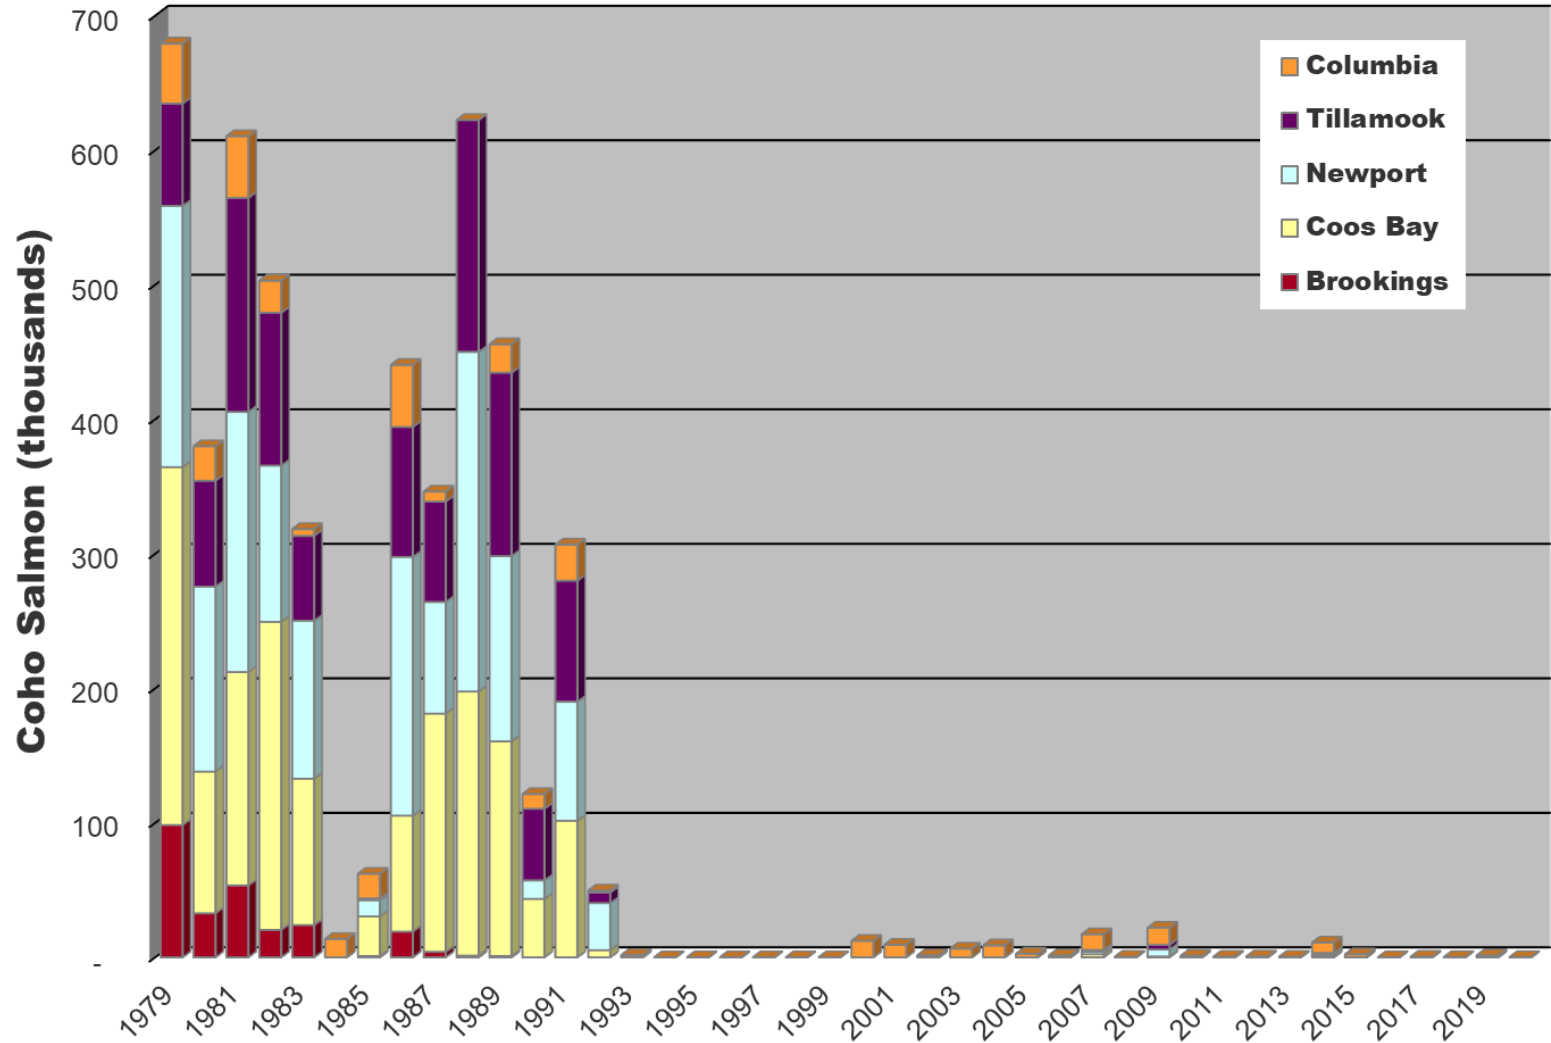

Commercial Troll Coho Catch by Area

Oregon Dept. of Fish and Wildlife
 Ocean Salmon Management
 Marine Resources Program
 2040 SE Marine Science Dr., Newport, OR 97365
 (541)867-4741