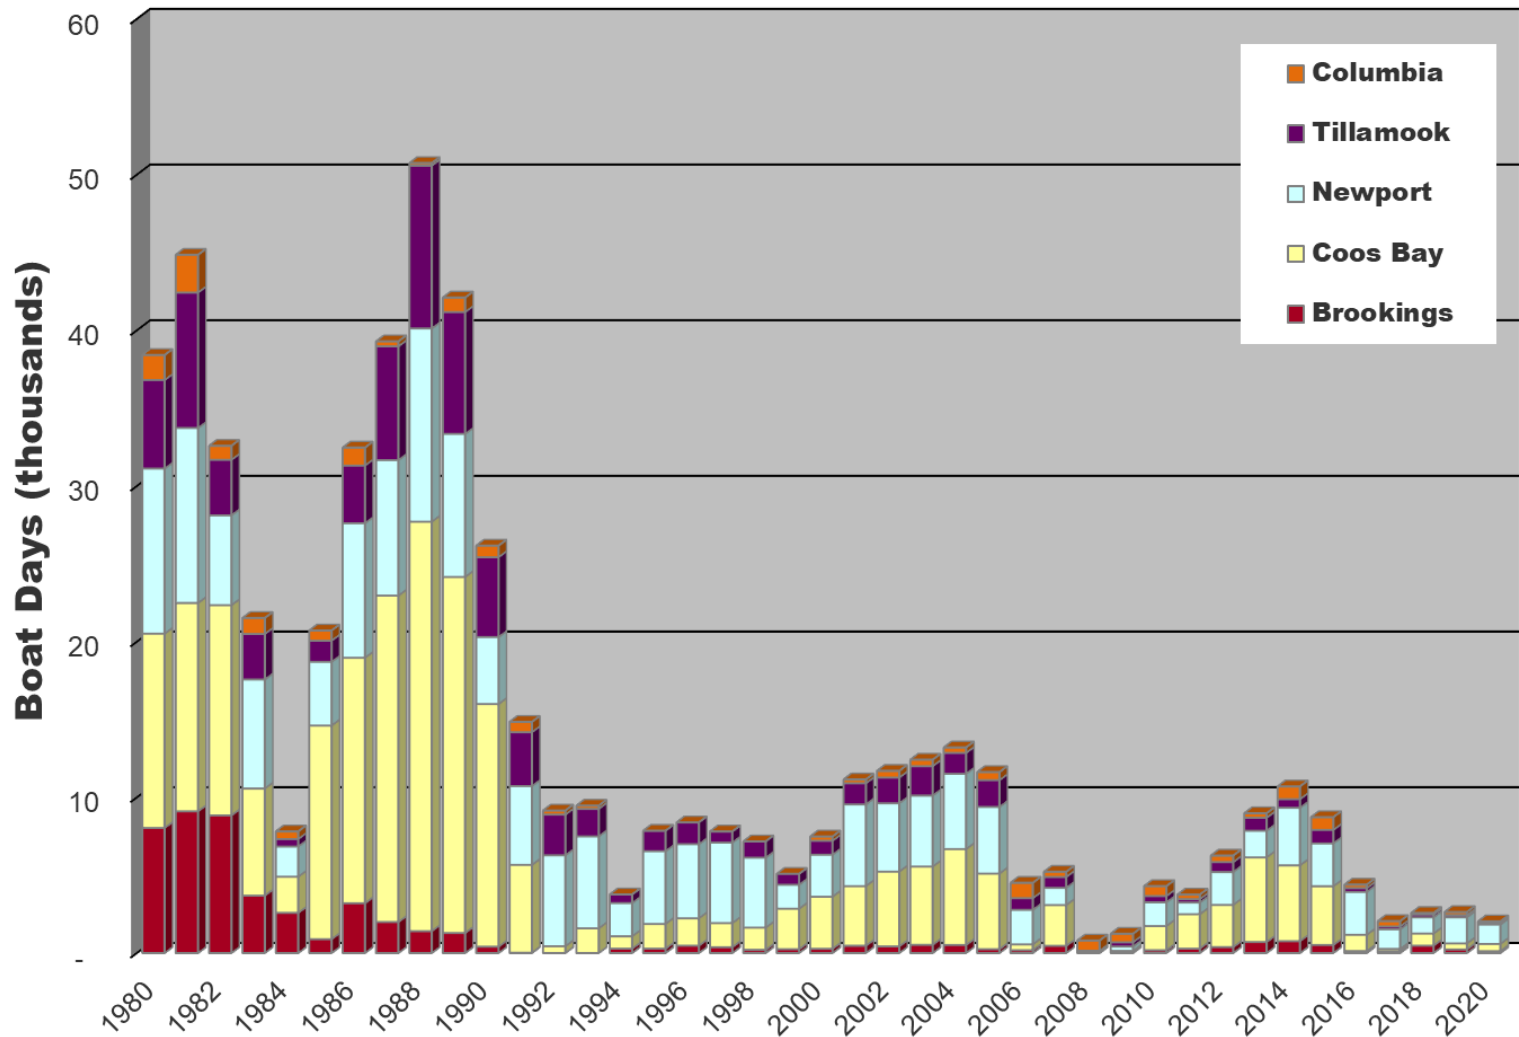

Commercial Troll Salmon Fishing Effort by Area

Oregon Dept. of Fish and Wildlife
 Ocean Salmon Management
 Marine Resources Program
 2040 SE Marine Science Dr., Newport, OR 97365
 (541)867-4741