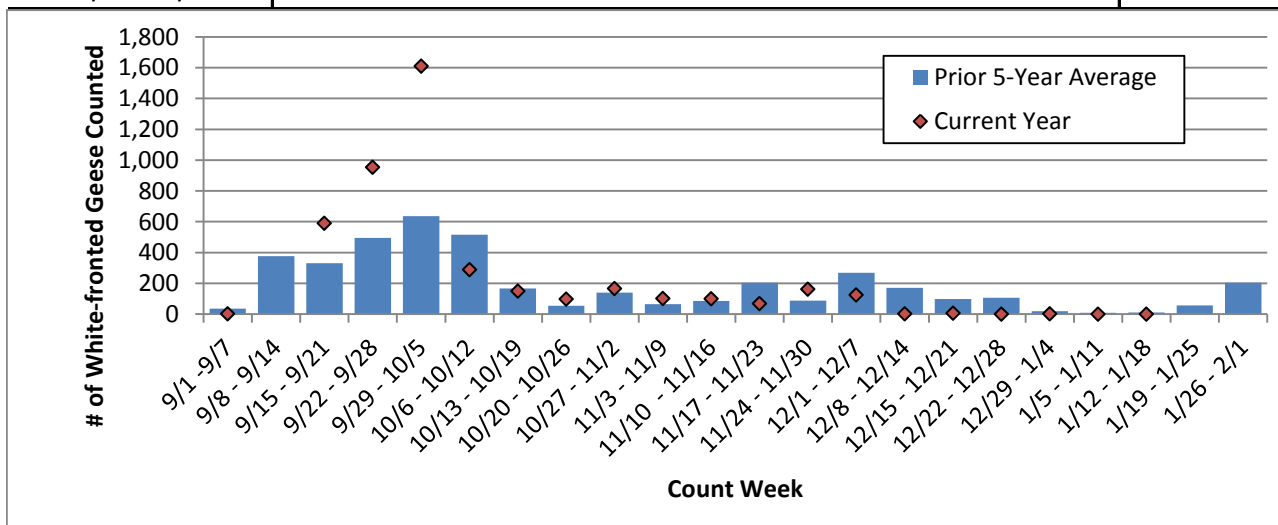

Weekly Waterfowl Counts at Summer Lake Wildlife Area 2008-2013. (updated 1/16/2014)

White-fronted Geese (Speckle bellies)

	2013	2012	2011	2010	2009	2008	Pre 5-Yr average
9/1 - 9/7	1	33	58	30	19		35
9/8 - 9/14		228	727	402	267	262	377
9/15 - 9/21	589	217	454	327	502	154	331
9/22 - 9/28	954	741	715	247	542	226	494
9/29 - 10/5	1,610	1,168	895	614	250	249	635
10/6 - 10/12	288	442	176	591	322	1,050	516
10/13 - 10/19	150	430	48	92	63	200	167
10/20 - 10/26	97	32	39	69	17	117	55
10/27 - 11/2	165	519	21	48	4	111	141
11/3 - 11/9	102	36	3	44	65	175	65
11/10 - 11/16	100	4	20	124	31	244	85
11/17 - 11/23	69	271		239	191	114	204
11/24 - 11/30	162	221	13	93	62	52	88
12/1 - 12/7	125	602	2	38	207	496	269
12/8 - 12/14	2	322	9	1	0	518	170
12/15 - 12/21	5	450	2	26	5	11	99
12/22 - 12/28	0	472	0	29	35	0	107
12/29 - 1/4	2	25	5	0	68	1	20
1/5 - 1/11	0	1	0	0	41	0	8
1/12 - 1/18	0	0	0	38		5	11
1/19 - 1/25		0	9	142	125	2	56
1/26 - 2/1				366	247	2	205