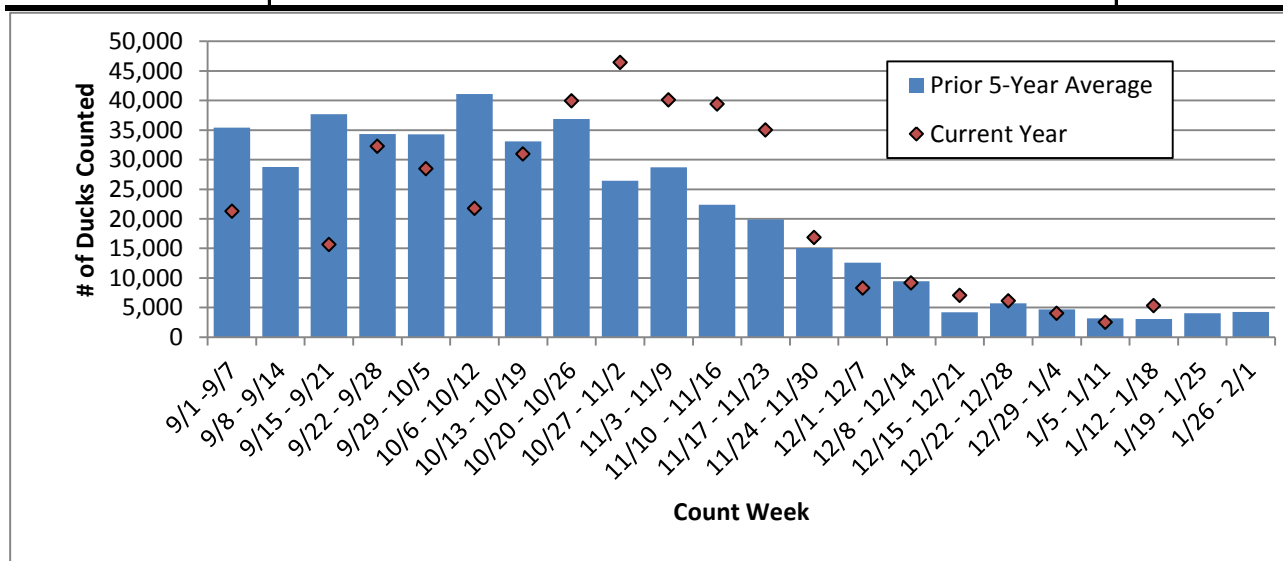

Weekly Waterfowl Counts at Summer Lake Wildlife Area 2008-2013. (updated 1/16/2014)

Ducks

	2013	2012	2011	2010	2009	2008	Pre 5-Yr average
9/1 - 9/7	21,272	16,255	34,693	21,352	69,351		35,413
9/8 - 9/14		23,415	24,793	30,736	39,730	25,124	28,760
9/15 - 9/21	15,658	35,874	43,945	31,721	25,391	51,595	37,705
9/22 - 9/28	32,274	39,647	30,557	30,211	27,633	43,522	34,314
9/29 - 10/5	28,452	37,914	40,874	35,737	14,799	42,153	34,295
10/6 - 10/12	21,769	33,859	30,767	50,176	49,065	41,696	41,113
10/13 - 10/19	30,960	32,552	35,214	54,733	9,502	33,436	33,087
10/20 - 10/26	39,961	30,920	32,533	50,359	39,258	31,430	36,900
10/27 - 11/2	46,409	20,783	22,588	29,871	26,859	32,043	26,429
11/3 - 11/9	40,108	22,746	24,996	36,044	29,879	29,885	28,710
11/10 - 11/16	39,393	22,108	25,419	24,596	21,563	18,138	22,365
11/17 - 11/23	34,995	14,217		22,837	17,805	24,815	19,919
11/24 - 11/30	16,835	15,316	14,237	9,261	16,296	20,149	15,052
12/1 - 12/7	8,312	19,206	6,774	6,886	12,329	17,619	12,563
12/8 - 12/14	9,160	14,045	7,967	5,453	6,289	13,380	9,427
12/15 - 12/21	7,057	5,588	5,345	2,160	3,489	4,456	4,208
12/22 - 12/28	6,127	7,904	5,655	4,315	4,863	5,809	5,709
12/29 - 1/4	3,998	4,628	4,577	3,955	5,158	5,190	4,702
1/5 - 1/11	2,519	2,292	3,578	2,990	2,812	4,085	3,151
1/12 - 1/18	5,305	3,107	2,396	2,272		4,533	3,077
1/19 - 1/25		3,374	3,876	3,627	4,111	5,229	4,043
1/26 - 2/1				4,077	4,968	3,790	4,278