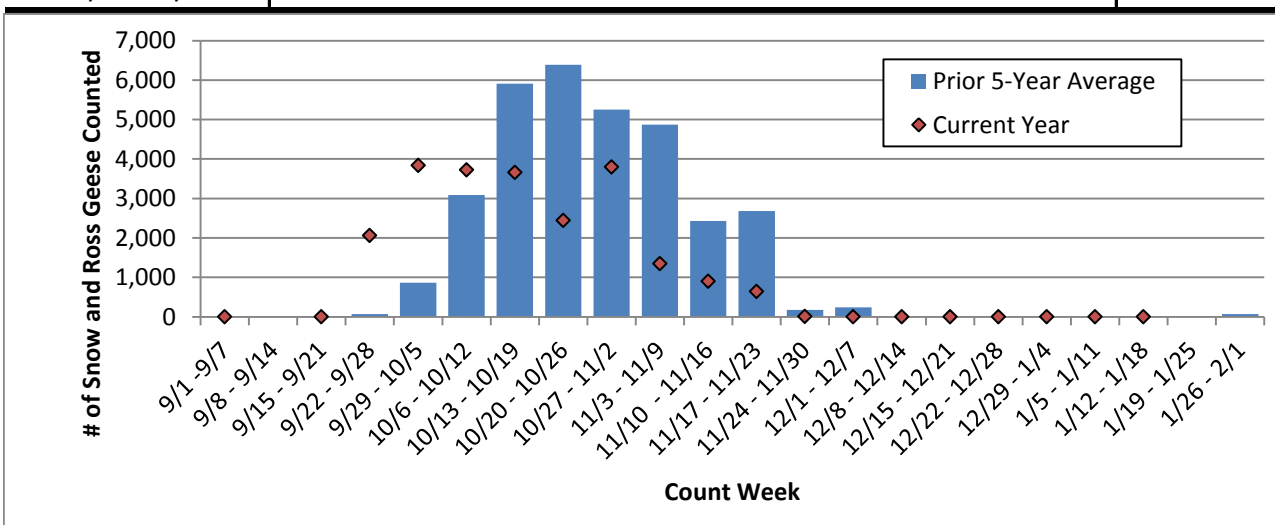

Weekly Waterfowl Counts at Summer Lake Wildlife Area 2008-2013. (updated 1/16/2014)

Snow and Ross Geese

	2013	2012	2011	2010	2009	2008	Pre 5-Yr average
9/1 - 9/7	0	0	0	0	0		0
9/8 - 9/14		0	2	0	0	0	0
9/15 - 9/21	0	0	8	0	0	0	2
9/22 - 9/28	2,060	300	0	0	0	60	72
9/29 - 10/5	3,840	2,702	202	322	582	522	866
10/6 - 10/12	3,728	2,900	2,410	2,007	6,207	1,911	3,087
10/13 - 10/19	3,656	6,051	5,846	5,793	3,887	7,956	5,907
10/20 - 10/26	2,445	6,068	4,256	9,193	8,232	4,191	6,388
10/27 - 11/2	3,801	4,126	1,657	3,879	6,168	10,421	5,250
11/3 - 11/9	1,346	2,797	137	3,215	9,190	9,027	4,873
11/10 - 11/16	905	1,008	173	1,091	3,662	6,200	2,427
11/17 - 11/23	644	817		488	209	9,218	2,683
11/24 - 11/30	10	650	68	60	78	15	174
12/1 - 12/7	0	388	0	46	47	731	242
12/8 - 12/14	0	0	0	1	1	4	1
12/15 - 12/21	0	1	0	4	3	0	2
12/22 - 12/28	0	0	0	0	0	0	0
12/29 - 1/4	0	0	0	0	0	0	0
1/5 - 1/11	0	0	0	0	0	0	0
1/12 - 1/18	0	0	0	0		0	0
1/19 - 1/25		2	0	1	0	38	8
1/26 - 2/1				150	0	54	68