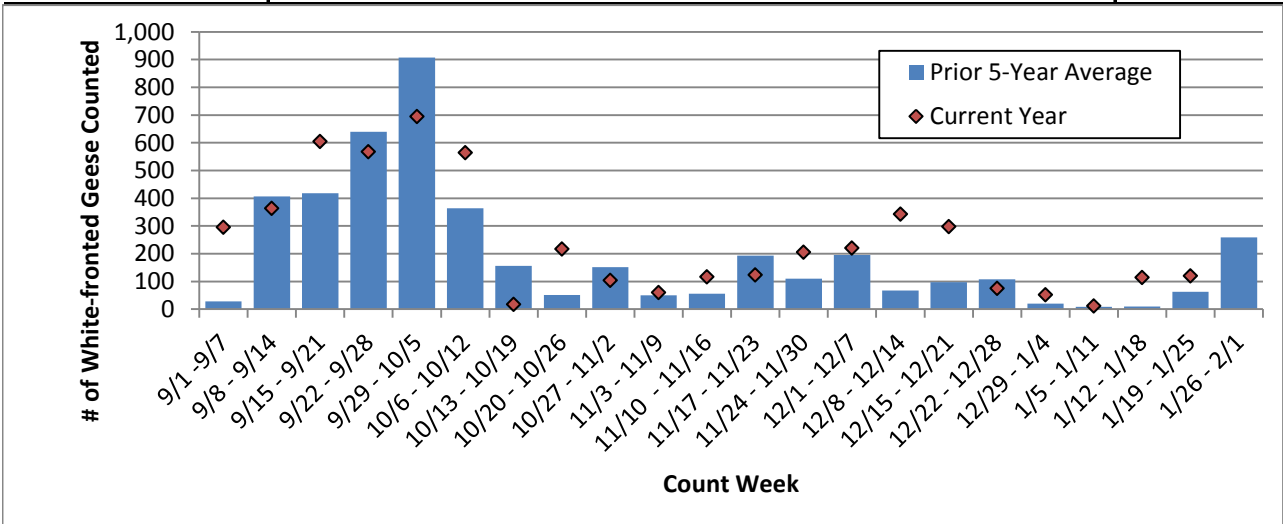

Weekly Waterfowl Counts at Summer Lake Wildlife Area 2009-2014. (updated 1/21/2015)

White-fronted Geese (Speckle bellies)

	2014	2013	2012	2011	2010	2009	Pre 5-Yr average
9/1 - 9/7	295	1	33	58	30	19	28
9/8 - 9/14	363		228	727	402	267	406
9/15 - 9/21	605	589	217	454	327	502	418
9/22 - 9/28	567	954	741	715	247	542	640
9/29 - 10/5	695	1,610	1,168	895	614	250	907
10/6 - 10/12	564	288	442	176	591	322	364
10/13 - 10/19	17	150	430	48	92	63	157
10/20 - 10/26	217	97	32	39	69	17	51
10/27 - 11/2	104	165	519	21	48	4	151
11/3 - 11/9	60	102	36	3	44	65	50
11/10 - 11/16	116	100	4	20	124	31	56
11/17 - 11/23	123	69	271		239	191	193
11/24 - 11/30	205	162	221	13	93	62	110
12/1 - 12/7	220	125	602	2	38	207	195
12/8 - 12/14	342	2	322	9	1	0	67
12/15 - 12/21	297	5	450	2	26	5	98
12/22 - 12/28	75	0	472	0	29	35	107
12/29 - 1/4	52	2	25	5	0	68	20
1/5 - 1/11	11	0	1	0	0	41	8
1/12 - 1/18	114	0	0	0	38		10
1/19 - 1/25	120	36	0	9	142	125	62
1/26 - 2/1		165			366	247	259