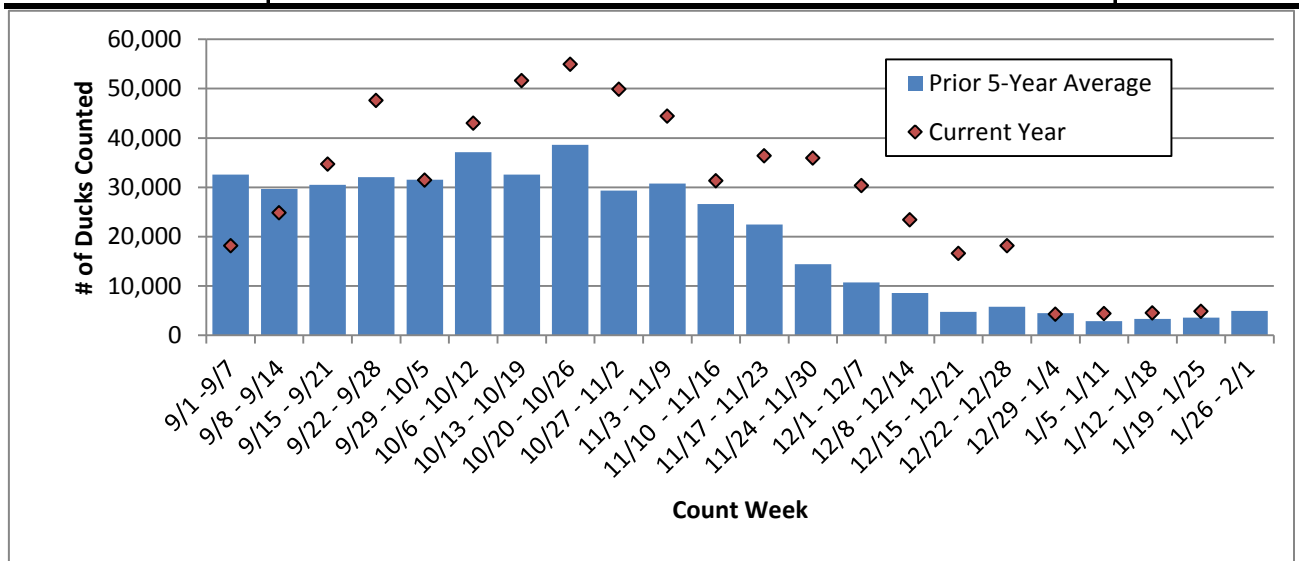

# Weekly Waterfowl Counts at Summer Lake Wildlife Area 2009-2014. (updated 1/21/2015)

## Ducks

	2014	2013	2012	2011	2010	2009	Pre 5-Yr average
9/1 - 9/7	18,098	21,272	16,255	34,693	21,352	69,351	32,585
9/8 - 9/14	24,839		23,415	24,793	30,736	39,730	29,669
9/15 - 9/21	34,691	15,658	35,874	43,945	31,721	25,391	30,518
9/22 - 9/28	47,582	32,274	39,647	30,557	30,211	27,633	32,064
9/29 - 10/5	31,447	28,452	37,914	40,874	35,737	14,799	31,555
10/6 - 10/12	42,968	21,769	33,859	30,767	50,176	49,065	37,127
10/13 - 10/19	51,651	30,960	32,552	35,214	54,733	9,502	32,592
10/20 - 10/26	54,909	39,961	30,920	32,533	50,359	39,258	38,606
10/27 - 11/2	49,842	46,409	20,783	22,588	29,871	26,859	29,302
11/3 - 11/9	44,415	40,108	22,746	24,996	36,044	29,879	30,755
11/10 - 11/16	31,322	39,393	22,108	25,419	24,596	21,563	26,616
11/17 - 11/23	36,398	34,995	14,217		22,837	17,805	22,464
11/24 - 11/30	35,885	16,835	15,316	14,237	9,261	16,296	14,389
12/1 - 12/7	30,322	8,312	19,206	6,774	6,886	12,329	10,701
12/8 - 12/14	23,378	9,160	14,045	7,967	5,453	6,289	8,583
12/15 - 12/21	16,542	7,057	5,588	5,345	2,160	3,489	4,728
12/22 - 12/28	18,125	6,127	7,904	5,655	4,315	4,863	5,773
12/29 - 1/4	4,220	3,998	4,628	4,577	3,955	5,158	4,463
1/5 - 1/11	4,336	2,519	2,292	3,578	2,990	2,812	2,838
1/12 - 1/18	4,478	5,305	3,107	2,396	2,272		3,270
1/19 - 1/25	4,826	2,847	3,374	3,876	3,627	4,111	3,567
1/26 - 2/1		5,701			4,077	4,968	4,915