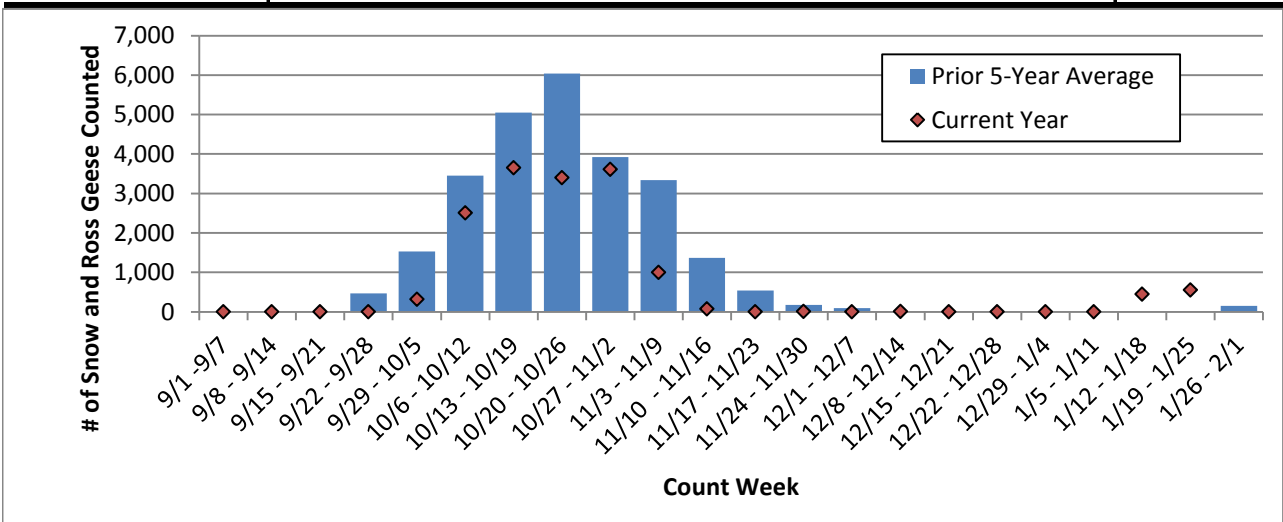

Weekly Waterfowl Counts at Summer Lake Wildlife Area 2009-2014. (updated 1/21/2015)

Snow and Ross Geese

	2014	2013	2012	2011	2010	2009	Pre 5-Yr average
9/1 - 9/7	0	0	0	0	0	0	0
9/8 - 9/14	0		0	2	0	0	1
9/15 - 9/21	0	0	0	8	0	0	2
9/22 - 9/28	0	2,060	300	0	0	0	472
9/29 - 10/5	316	3,840	2,702	202	322	582	1,530
10/6 - 10/12	2,506	3,728	2,900	2,410	2,007	6,207	3,450
10/13 - 10/19	3,650	3,656	6,051	5,846	5,793	3,887	5,047
10/20 - 10/26	3,398	2,445	6,068	4,256	9,193	8,232	6,039
10/27 - 11/2	3,607	3,801	4,126	1,657	3,879	6,168	3,926
11/3 - 11/9	1,002	1,346	2,797	137	3,215	9,190	3,337
11/10 - 11/16	73	905	1,008	173	1,091	3,662	1,368
11/17 - 11/23	1	644	817		488	209	540
11/24 - 11/30	13	10	650	68	60	78	173
12/1 - 12/7	5	0	388	0	46	47	96
12/8 - 12/14	10	0	0	0	1	1	0
12/15 - 12/21	0	0	1	0	4	3	2
12/22 - 12/28	1	0	0	0	0	0	0
12/29 - 1/4	0	0	0	0	0	0	0
1/5 - 1/11	0	0	0	0	0	0	0
1/12 - 1/18	444	0	0	0	0		0
1/19 - 1/25	550	0	2	0	1	0	1
1/26 - 2/1		300			150	0	150