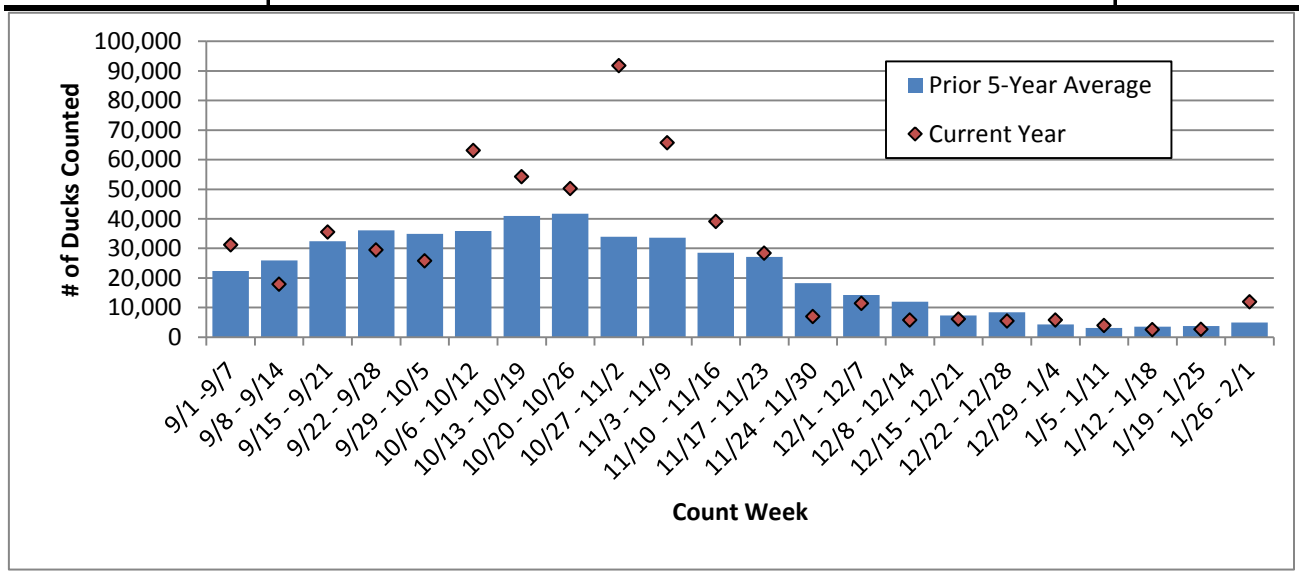

# Weekly Waterfowl Counts at Summer Lake Wildlife Area 2010-2015. (updated 01/27/2016)

## Ducks

	2015	2014	2013	2012	2011	2010	Pre 5-Yr average
9/1 - 9/7	31,156	18,098	21,272	16,255	34,693	21,352	22,334
9/8 - 9/14	17,828	24,839		23,415	24,793	30,736	25,946
9/15 - 9/21	35,494	34,691	15,658	35,874	43,945	31,721	32,378
9/22 - 9/28	29,443	47,582	32,274	39,647	30,557	30,211	36,054
9/29 - 10/5	25,743	31,447	28,452	37,914	40,874	35,737	34,885
10/6 - 10/12	63,086	42,968	21,769	33,859	30,767	50,176	35,908
10/13 - 10/19	54,178	51,651	30,960	32,552	35,214	54,733	41,022
10/20 - 10/26	50,211	54,909	39,961	30,920	32,533	50,359	41,736
10/27 - 11/2	91,728	49,842	46,409	20,783	22,588	29,871	33,899
11/3 - 11/9	65,718	44,415	40,108	22,746	24,996	36,044	33,662
11/10 - 11/16	39,040	31,322	39,393	22,108	25,419	24,596	28,568
11/17 - 11/23	28,384	36,398	34,995	14,217		22,837	27,112
11/24 - 11/30	6,964	35,885	16,835	15,316	14,237	9,261	18,307
12/1 - 12/7	11,342	30,322	8,312	19,206	6,774	6,886	14,300
12/8 - 12/14	5,721	23,378	9,160	14,045	7,967	5,453	12,001
12/15 - 12/21	6,089	16,542	7,057	5,588	5,345	2,160	7,338
12/22 - 12/28	5,413	18,125	6,127	7,904	5,655	4,315	8,425
12/29 - 1/4	5,784	4,220	3,998	4,628	4,577	3,955	4,276
1/5 - 1/11	3,896	4,336	2,519	2,292	3,578	2,990	3,143
1/12 - 1/18	2,507	4,478	5,305	3,107	2,396	2,272	3,512
1/19 - 1/25	2,655	4,826	2,847	3,374	3,876	3,627	3,710
1/26 - 2/1	11,887	5,191	5,701			4,077	4,990