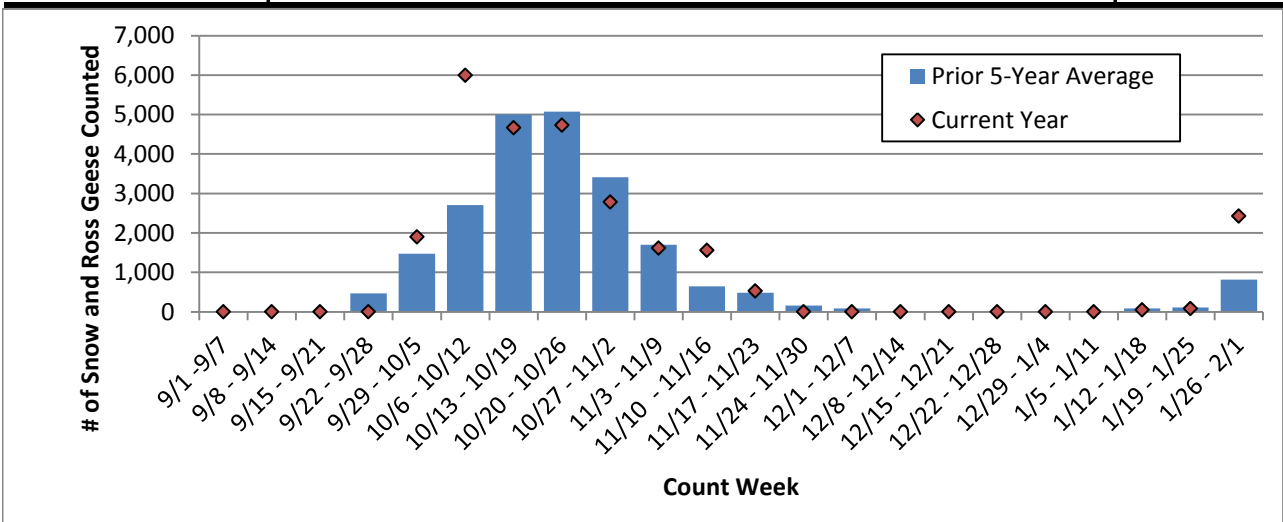

Weekly Waterfowl Counts at Summer Lake Wildlife Area 2010-2015. (updated 01/27/2016)

Snow and Ross Geese

	2015	2014	2013	2012	2011	2010	Pre 5-Yr average
9/1 - 9/7	0	0	0	0	0	0	0
9/8 - 9/14	1	0		0	2	0	1
9/15 - 9/21	0	0	0	0	8	0	2
9/22 - 9/28	0	0	2,060	300	0	0	472
9/29 - 10/5	1,898	316	3,840	2,702	202	322	1,476
10/6 - 10/12	5,992	2,506	3,728	2,900	2,410	2,007	2,710
10/13 - 10/19	4,664	3,650	3,656	6,051	5,846	5,793	4,999
10/20 - 10/26	4,733	3,398	2,445	6,068	4,256	9,193	5,072
10/27 - 11/2	2,787	3,607	3,801	4,126	1,657	3,879	3,414
11/3 - 11/9	1,619	1,002	1,346	2,797	137	3,215	1,699
11/10 - 11/16	1,557	73	905	1,008	173	1,091	650
11/17 - 11/23	527	1	644	817		488	488
11/24 - 11/30	0	13	10	650	68	60	160
12/1 - 12/7	0	5	0	388	0	46	88
12/8 - 12/14	0	10	0	0	0	1	2
12/15 - 12/21	1	0	0	1	0	4	1
12/22 - 12/28	0	1	0	0	0	0	0
12/29 - 1/4	0	0	0	0	0	0	0
1/5 - 1/11	0	0	0	0	0	0	0
1/12 - 1/18	47	444	0	0	0	0	89
1/19 - 1/25	80	550	0	2	0	1	111
1/26 - 2/1	2,430	2,000	300			150	817