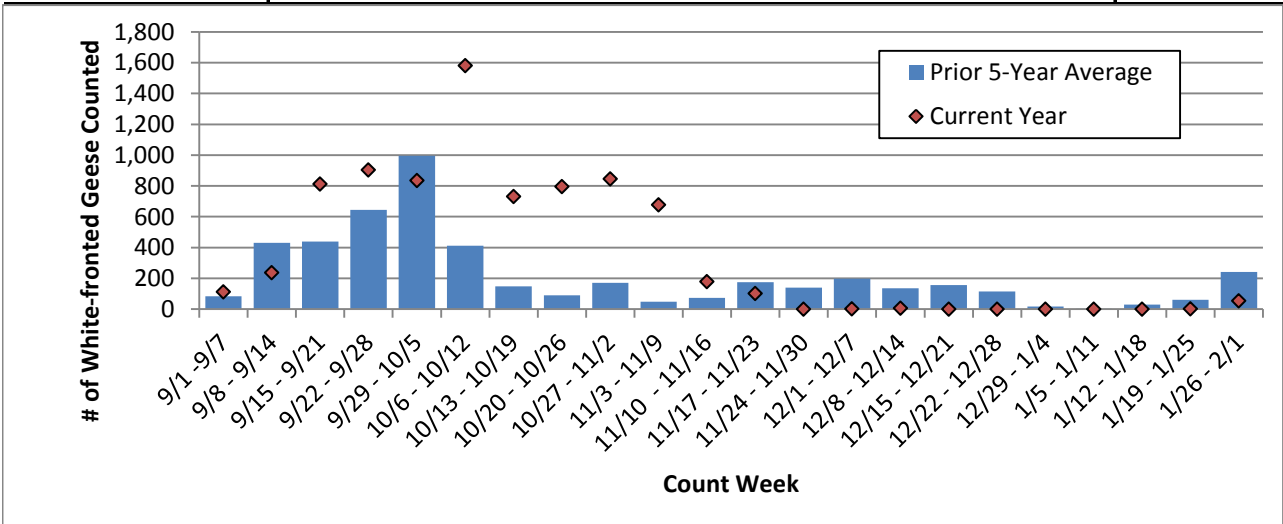

Weekly Waterfowl Counts at Summer Lake Wildlife Area 2010-2015. (updated 01/27/2016)

White-fronted Geese (Speckle bellies)

	2015	2014	2013	2012	2011	2010	Pre 5-Yr average
9/1 - 9/7	112	295	1	33	58	30	83
9/8 - 9/14	236	363		228	727	402	430
9/15 - 9/21	811	605	589	217	454	327	438
9/22 - 9/28	904	567	954	741	715	247	645
9/29 - 10/5	835	695	1,610	1,168	895	614	996
10/6 - 10/12	1,581	564	288	442	176	591	412
10/13 - 10/19	730	17	150	430	48	92	147
10/20 - 10/26	796	217	97	32	39	69	91
10/27 - 11/2	846	104	165	519	21	48	171
11/3 - 11/9	677	60	102	36	3	44	49
11/10 - 11/16	179	116	100	4	20	124	73
11/17 - 11/23	101	123	69	271		239	176
11/24 - 11/30	0	205	162	221	13	93	139
12/1 - 12/7	1	220	125	602	2	38	197
12/8 - 12/14	6	342	2	322	9	1	135
12/15 - 12/21	0	297	5	450	2	26	156
12/22 - 12/28	0	75	0	472	0	29	115
12/29 - 1/4	0	52	2	25	5	0	17
1/5 - 1/11	0	11	0	1	0	0	2
1/12 - 1/18	0	114	0	0	0	38	30
1/19 - 1/25	2	120	36	0	9	142	61
1/26 - 2/1	54	195	165			366	242