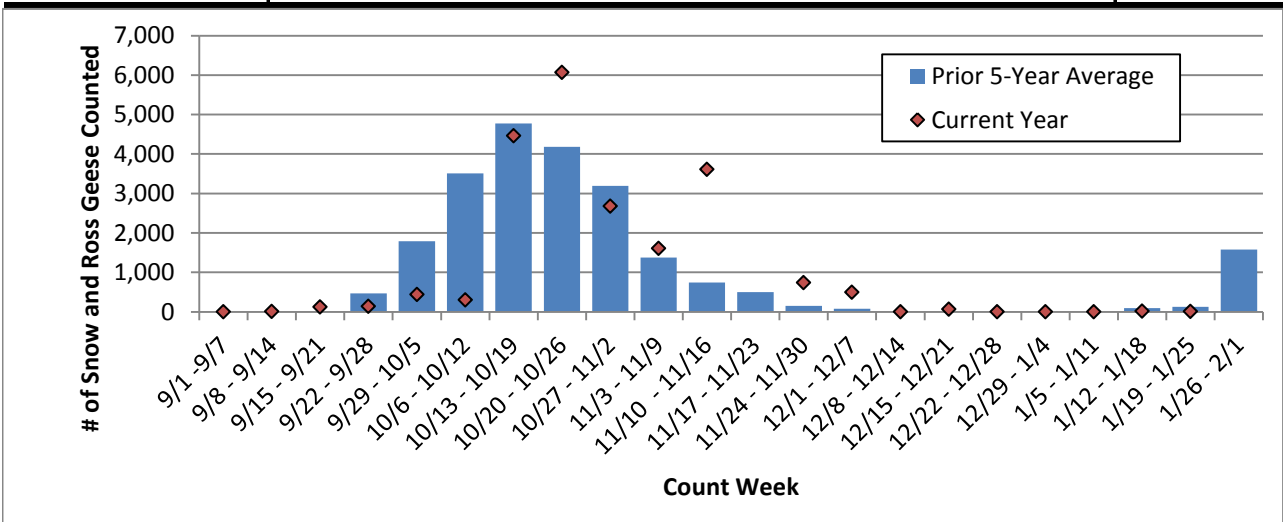

Weekly Waterfowl Counts at Summer Lake Wildlife Area 2011-2016. (updated 01/26/2017)

Snow and Ross Geese

	2016	2015	2014	2013	2012	2011	Pre 5-Yr average
9/1 - 9/7	0	0	0	0	0	0	0
9/8 - 9/14	6	1	0		0	2	1
9/15 - 9/21	127	0	0	0	0	8	2
9/22 - 9/28	136	0	0	2,060	300	0	472
9/29 - 10/5	443	1,898	316	3,840	2,702	202	1,792
10/6 - 10/12	300	5,992	2,506	3,728	2,900	2,410	3,507
10/13 - 10/19	4,458	4,664	3,650	3,656	6,051	5,846	4,773
10/20 - 10/26	6,065	4,733	3,398	2,445	6,068	4,256	4,180
10/27 - 11/2	2,678	2,787	3,607	3,801	4,126	1,657	3,196
11/3 - 11/9	1,607	1,619	1,002	1,346	2,797	137	1,380
11/10 - 11/16	3,612	1,557	73	905	1,008	173	743
11/17 - 11/23		527	1	644	817		497
11/24 - 11/30	736	0	13	10	650	68	148
12/1 - 12/7	494	0	5	0	388	0	79
12/8 - 12/14	0	0	10	0	0	0	2
12/15 - 12/21	70	1	0	0	1	0	0
12/22 - 12/28	1	0	1	0	0	0	0
12/29 - 1/4	0	0	0	0	0	0	0
1/5 - 1/11	0	0	0	0	0	0	0
1/12 - 1/18	16	47	444	0	0	0	98
1/19 - 1/25	9	80	550	0	2	0	126
1/26 - 2/1		2,430	2,000	300			1,577