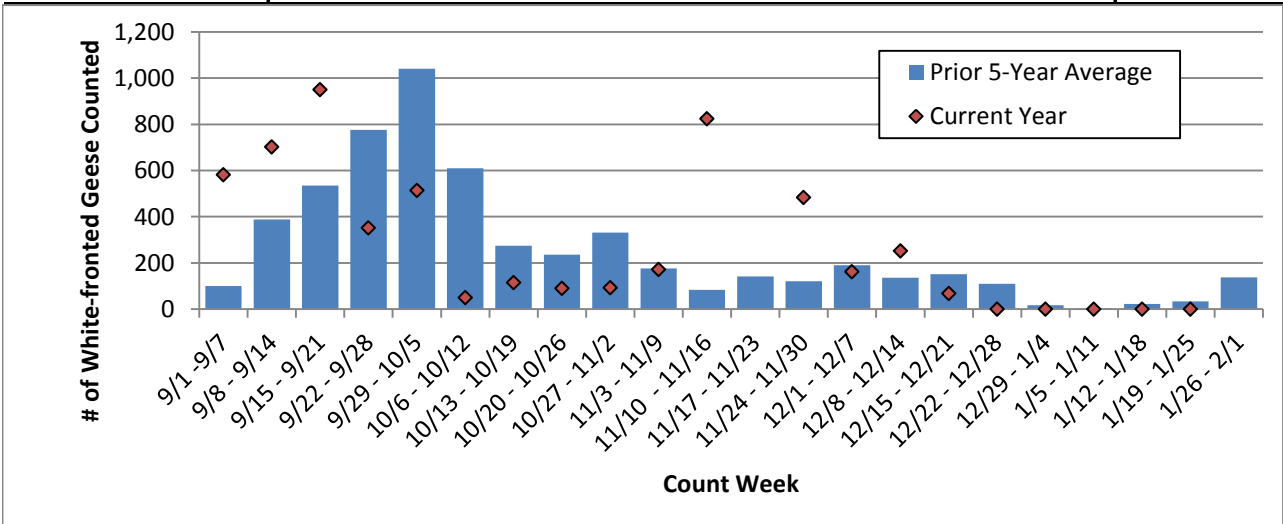

Weekly Waterfowl Counts at Summer Lake Wildlife Area 2011-2016. (updated 01/26/2017)

White-fronted Geese (Speckle bellies)

	2016	2015	2014	2013	2012	2011	Pre 5-Yr average
9/1 - 9/7	581	112	295	1	33	58	100
9/8 - 9/14	702	236	363		228	727	389
9/15 - 9/21	950	811	605	589	217	454	535
9/22 - 9/28	352	904	567	954	741	715	776
9/29 - 10/5	514	835	695	1,610	1,168	895	1,041
10/6 - 10/12	50	1,581	564	288	442	176	610
10/13 - 10/19	115	730	17	150	430	48	275
10/20 - 10/26	90	796	217	97	32	39	236
10/27 - 11/2	93	846	104	165	519	21	331
11/3 - 11/9	171	677	60	102	36	3	176
11/10 - 11/16	824	179	116	100	4	20	84
11/17 - 11/23		101	123	69	271		141
11/24 - 11/30	483	0	205	162	221	13	120
12/1 - 12/7	162	1	220	125	602	2	190
12/8 - 12/14	252	6	342	2	322	9	136
12/15 - 12/21	68	0	297	5	450	2	151
12/22 - 12/28	0	0	75	0	472	0	109
12/29 - 1/4	0	0	52	2	25	5	17
1/5 - 1/11	0	0	11	0	1	0	2
1/12 - 1/18	0	0	114	0	0	0	23
1/19 - 1/25	0	2	120	36	0	9	33
1/26 - 2/1		54	195	165			138