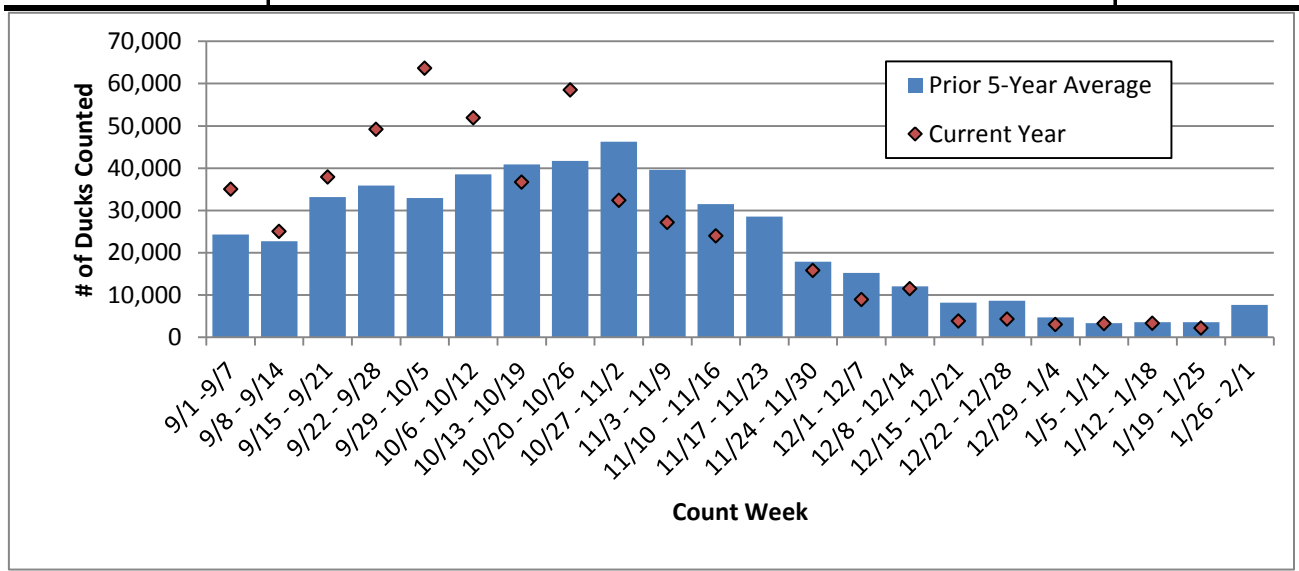

Weekly Waterfowl Counts at Summer Lake Wildlife Area 2011-2016. (updated 01/26/2017)

Ducks

	2016	2015	2014	2013	2012	2011	Pre 5-Yr average
9/1 - 9/7	35,017	31,156	18,098	21,272	16,255	34,693	24,295
9/8 - 9/14	24,985	17,828	24,839		23,415	24,793	22,719
9/15 - 9/21	37,915	35,494	34,691	15,658	35,874	43,945	33,132
9/22 - 9/28	49,146	29,443	47,582	32,274	39,647	30,557	35,901
9/29 - 10/5	63,646	25,743	31,447	28,452	37,914	40,874	32,886
10/6 - 10/12	51,879	63,086	42,968	21,769	33,859	30,767	38,490
10/13 - 10/19	36,639	54,178	51,651	30,960	32,552	35,214	40,911
10/20 - 10/26	58,518	50,211	54,909	39,961	30,920	32,533	41,707
10/27 - 11/2	32,355	91,728	49,842	46,409	20,783	22,588	46,270
11/3 - 11/9	27,165	65,718	44,415	40,108	22,746	24,996	39,597
11/10 - 11/16	23,975	39,040	31,322	39,393	22,108	25,419	31,456
11/17 - 11/23		28,384	36,398	34,995	14,217		28,499
11/24 - 11/30	15,789	6,964	35,885	16,835	15,316	14,237	17,847
12/1 - 12/7	8,889	11,342	30,322	8,312	19,206	6,774	15,191
12/8 - 12/14	11,418	5,721	23,378	9,160	14,045	7,967	12,054
12/15 - 12/21	3,766	6,089	16,542	7,057	5,588	5,345	8,124
12/22 - 12/28	4,267	5,413	18,125	6,127	7,904	5,655	8,645
12/29 - 1/4	2,982	5,784	4,220	3,998	4,628	4,577	4,641
1/5 - 1/11	3,179	3,896	4,336	2,519	2,292	3,578	3,324
1/12 - 1/18	3,241	2,507	4,478	5,305	3,107	2,396	3,559
1/19 - 1/25	2,145	2,655	4,826	2,847	3,374	3,876	3,516
1/26 - 2/1		11,887	5,191	5,701			7,593