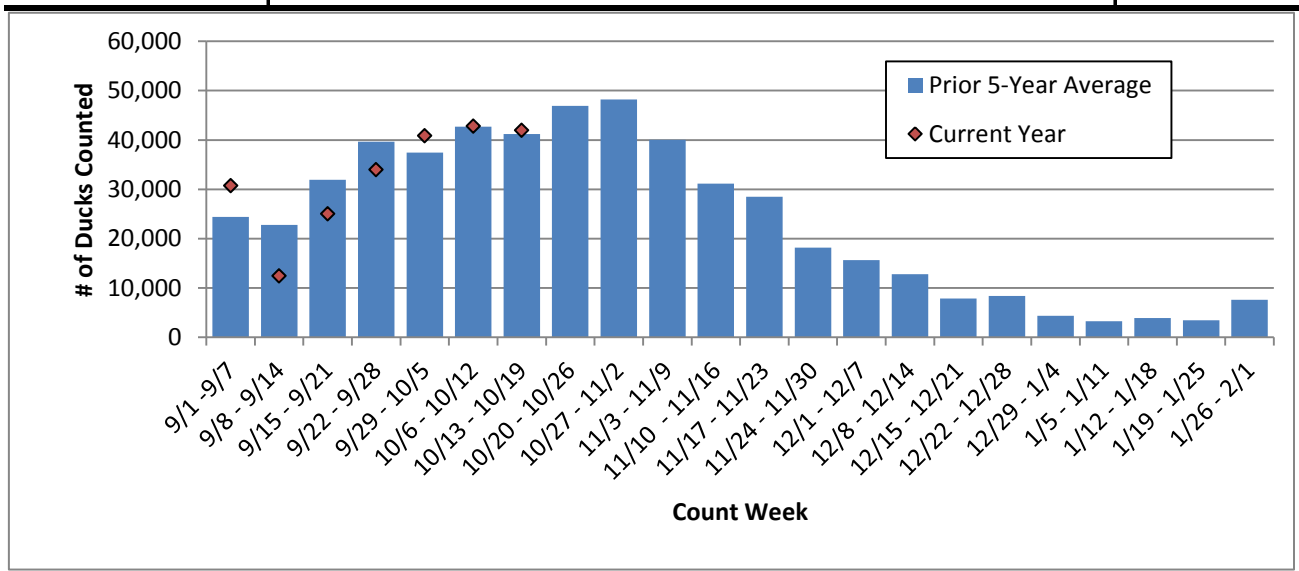

Weekly Waterfowl Counts at Summer Lake Wildlife Area 2012-2017. (updated 10/18/2017)

Ducks

	2017	2016	2015	2014	2013	2012	Pre 5-Yr average
9/1 - 9/7	30,712	35,017	31,156	18,098	21,272	16,255	24,360
9/8 - 9/14	12,391	24,985	17,828	24,839		23,415	22,767
9/15 - 9/21	25,009	37,915	35,494	34,691	15,658	35,874	31,926
9/22 - 9/28	33,955	49,146	29,443	47,582	32,274	39,647	39,618
9/29 - 10/5	40,837	63,646	25,743	31,447	28,452	37,914	37,440
10/6 - 10/12	42,785	51,879	63,086	42,968	21,769	33,859	42,712
10/13 - 10/19	41,945	36,639	54,178	51,651	30,960	32,552	41,196
10/20 - 10/26		58,518	50,211	54,909	39,961	30,920	46,904
10/27 - 11/2		32,355	91,728	49,842	46,409	20,783	48,223
11/3 - 11/9		27,165	65,718	44,415	40,108	22,746	40,030
11/10 - 11/16		23,975	39,040	31,322	39,393	22,108	31,168
11/17 - 11/23			28,384	36,398	34,995	14,217	28,499
11/24 - 11/30		15,789	6,964	35,885	16,835	15,316	18,158
12/1 - 12/7		8,889	11,342	30,322	8,312	19,206	15,614
12/8 - 12/14		11,418	5,721	23,378	9,160	14,045	12,744
12/15 - 12/21		3,766	6,089	16,542	7,057	5,588	7,808
12/22 - 12/28		4,267	5,413	18,125	6,127	7,904	8,367
12/29 - 1/4		2,982	5,784	4,220	3,998	4,628	4,322
1/5 - 1/11		3,179	3,896	4,336	2,519	2,292	3,244
1/12 - 1/18			2,507	4,478	5,305	3,107	3,849
1/19 - 1/25			2,655	4,826	2,847	3,374	3,426
1/26 - 2/1			11,887	5,191	5,701		7,593