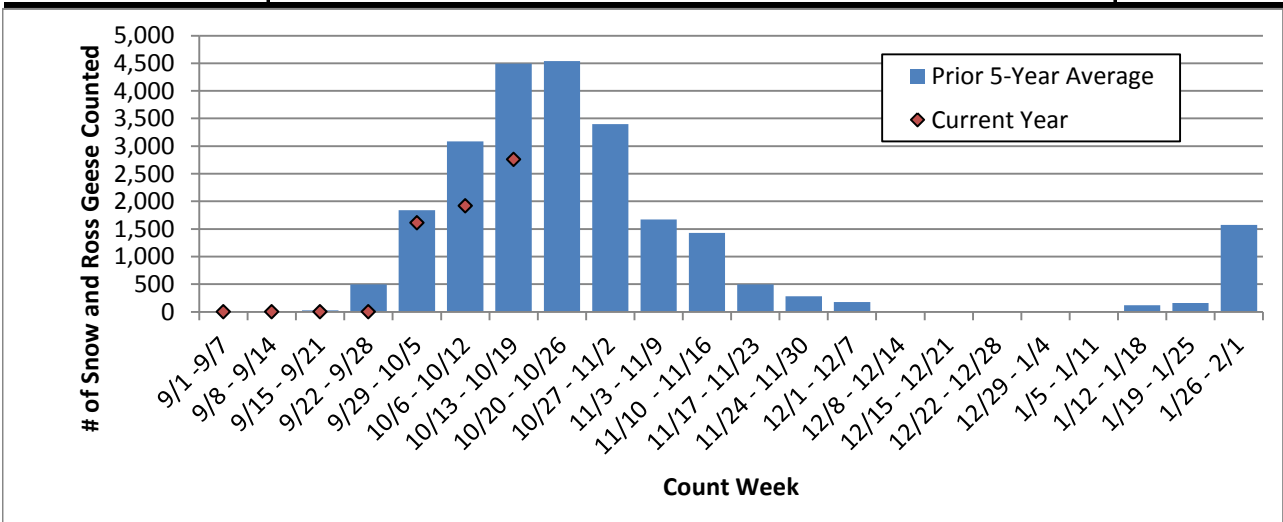

Weekly Waterfowl Counts at Summer Lake Wildlife Area 2012-2017. (updated 10/18/2017)

Snow and Ross Geese

	2017	2016	2015	2014	2013	2012	Pre 5-Yr average
9/1 - 9/7	0	0	0	0	0	0	0
9/8 - 9/14	0	6	1	0		0	2
9/15 - 9/21	0	127	0	0	0	0	25
9/22 - 9/28	0	136	0	0	2,060	300	499
9/29 - 10/5	1,611	443	1,898	316	3,840	2,702	1,840
10/6 - 10/12	1,917	300	5,992	2,506	3,728	2,900	3,085
10/13 - 10/19	2,760	4,458	4,664	3,650	3,656	6,051	4,496
10/20 - 10/26		6,065	4,733	3,398	2,445	6,068	4,542
10/27 - 11/2		2,678	2,787	3,607	3,801	4,126	3,400
11/3 - 11/9		1,607	1,619	1,002	1,346	2,797	1,674
11/10 - 11/16		3,612	1,557	73	905	1,008	1,431
11/17 - 11/23			527	1	644	817	497
11/24 - 11/30		736	0	13	10	650	282
12/1 - 12/7		494	0	5	0	388	177
12/8 - 12/14		0	0	10	0	0	2
12/15 - 12/21		70	1	0	0	1	14
12/22 - 12/28		1	0	1	0	0	0
12/29 - 1/4		0	0	0	0	0	0
1/5 - 1/11		0	0	0	0	0	0
1/12 - 1/18			47	444	0	0	123
1/19 - 1/25			80	550	0	2	158
1/26 - 2/1			2,430	2,000	300		1,577