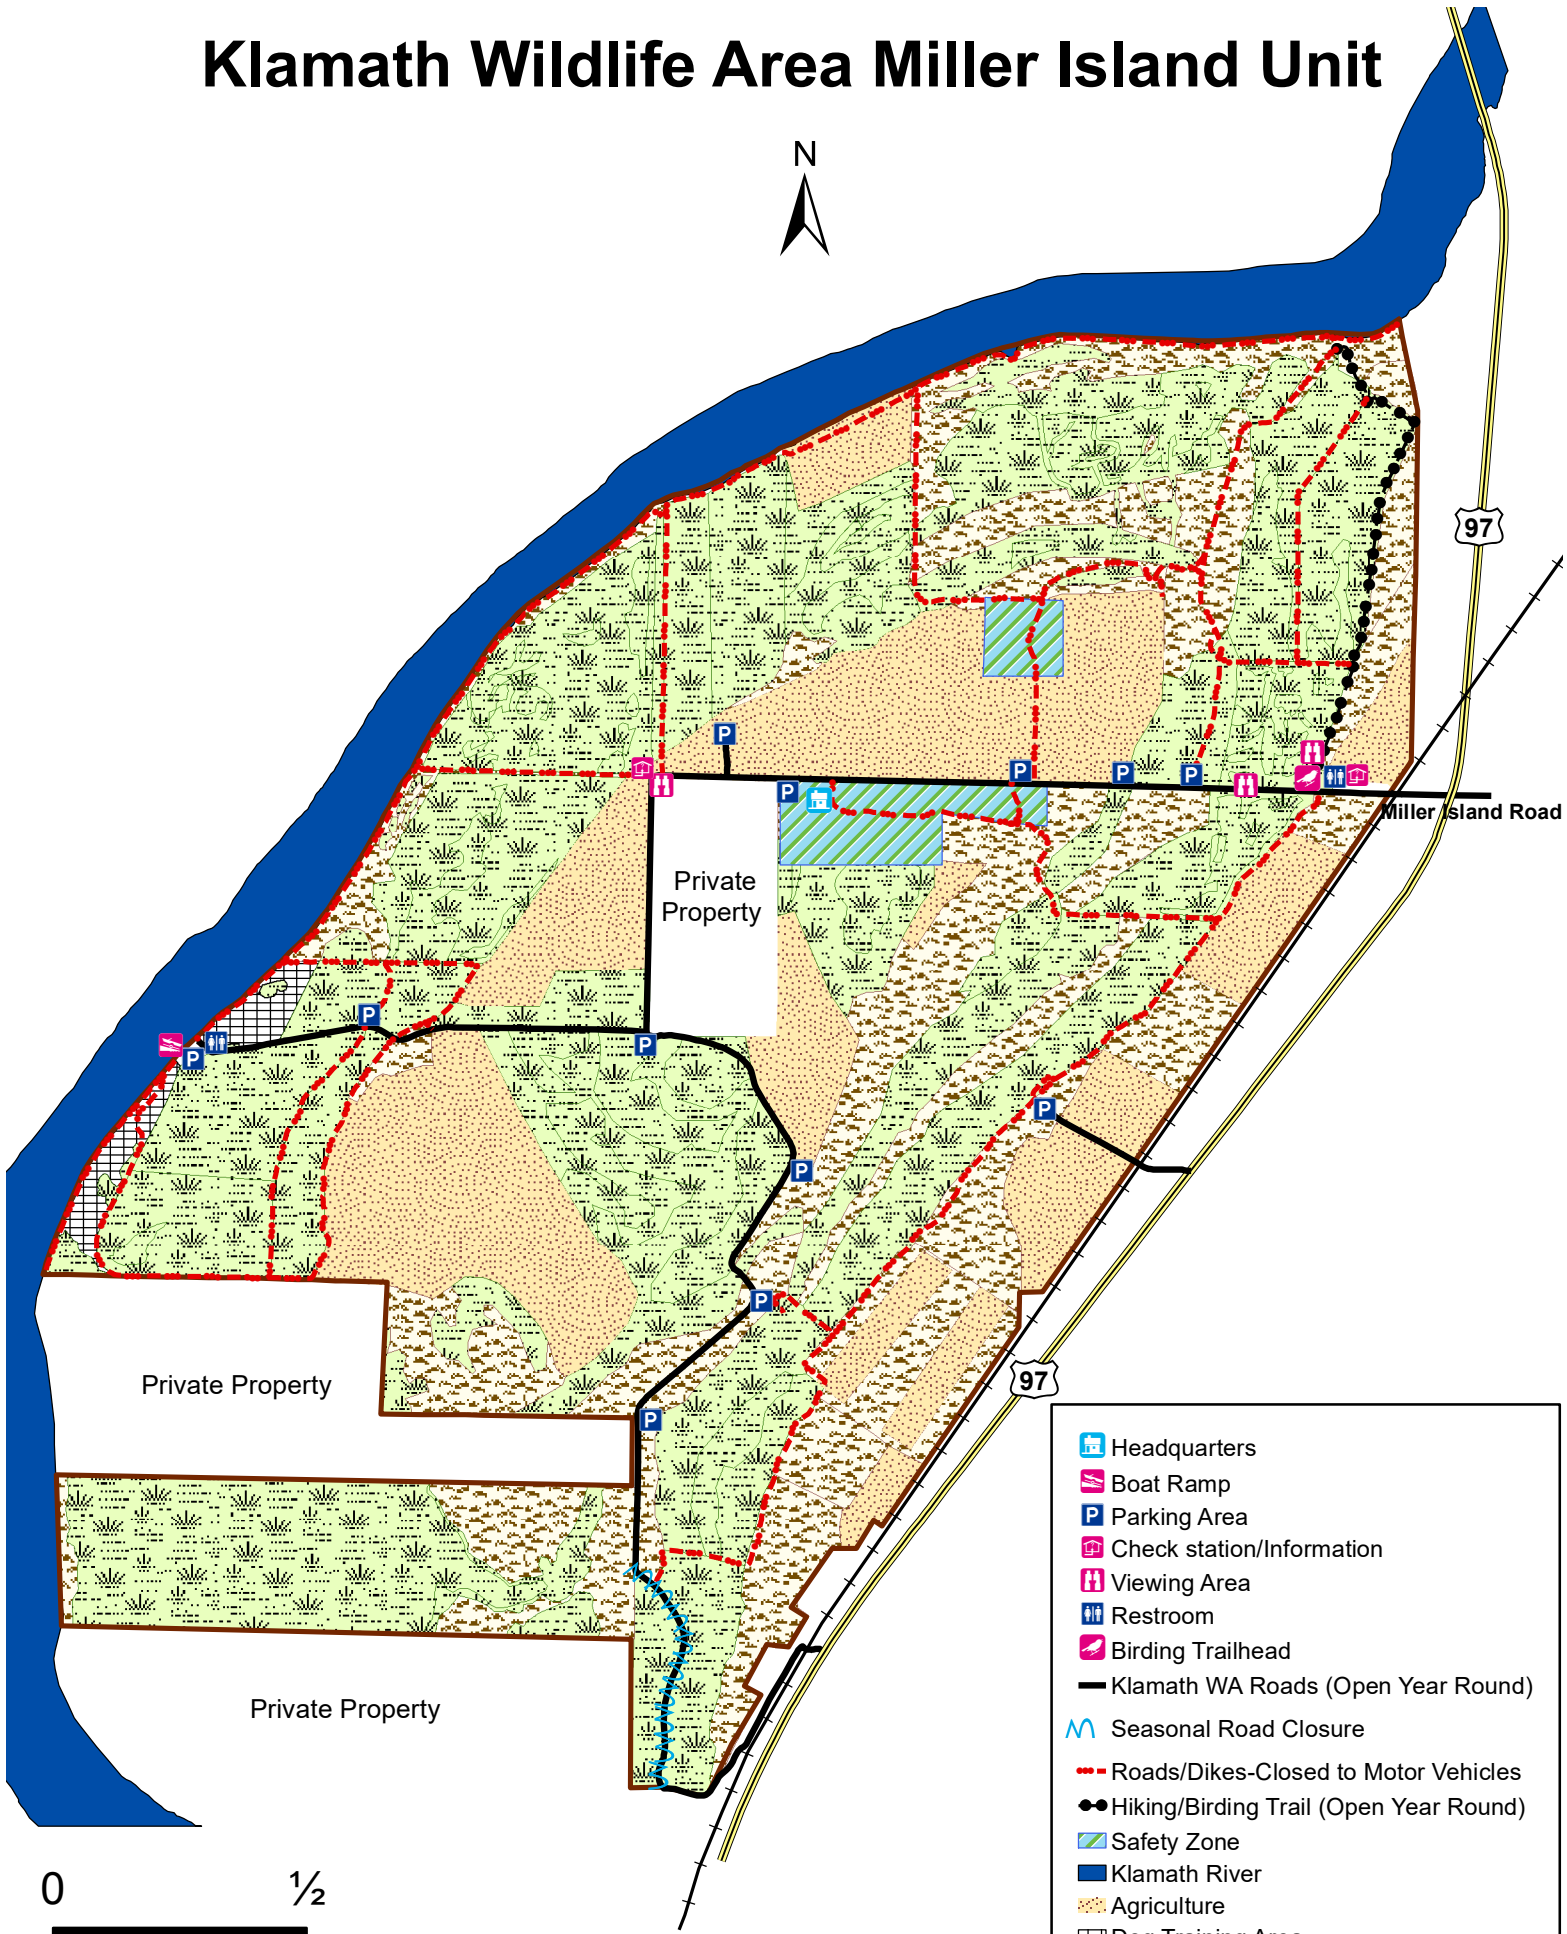

# Klamath Wildlife Area Miller Island Unit

- Headquarters
- Boat Ramp
- Parking Area
- Check station/Information
- Viewing Area
- Restroom
- Birding Trailhead
- Klamath WA Roads (Open Year Round)
- Seasonal Road Closure
- Roads/Dikes-Closed to Motor Vehicles
- Hiking/Birding Trail (Open Year Round)
- Safety Zone
- Klamath River
- Agriculture
- Dog Training Area
- Uplands
- Wetlands