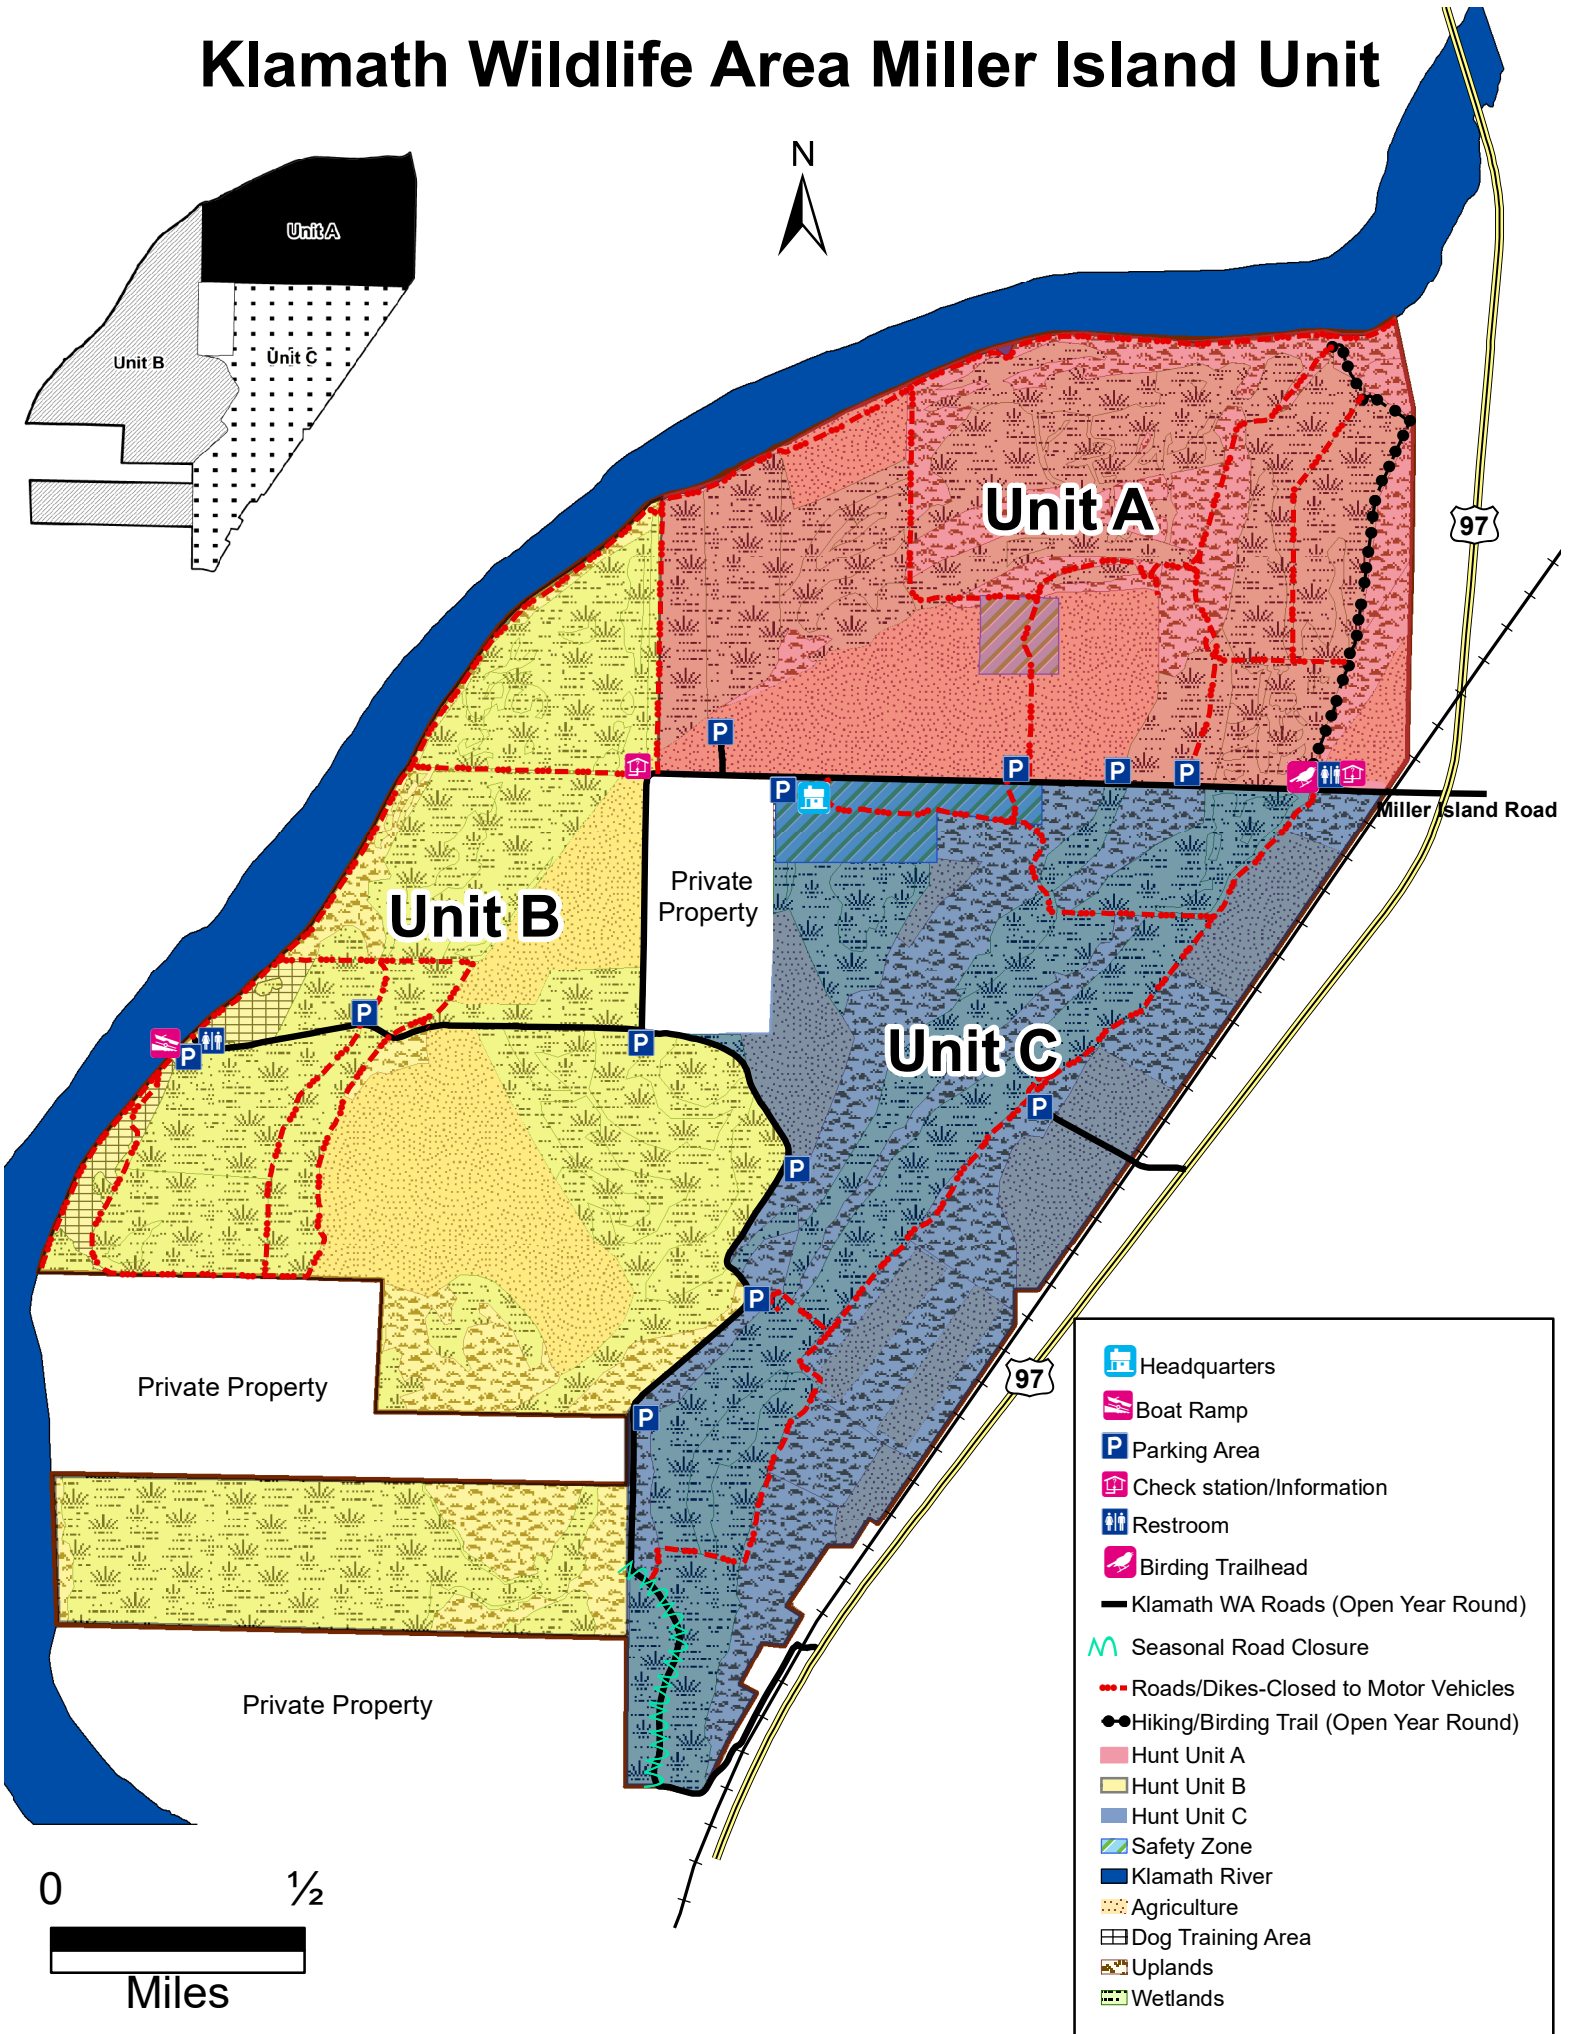

Klamath Wildlife Area Miller Island Unit

- Headquarters
- Boat Ramp
- Parking Area
- Check station/Information
- Restroom
- Birding Trailhead
- Klamath WA Roads (Open Year Round)
- Seasonal Road Closure
- Roads/Dikes-Closed to Motor Vehicles
- Hiking/Birding Trail (Open Year Round)
- Hunt Unit A
- Hunt Unit B
- Hunt Unit C
- Safety Zone
- Klamath River
- Agriculture
- Dog Training Area
- Uplands
- Wetlands