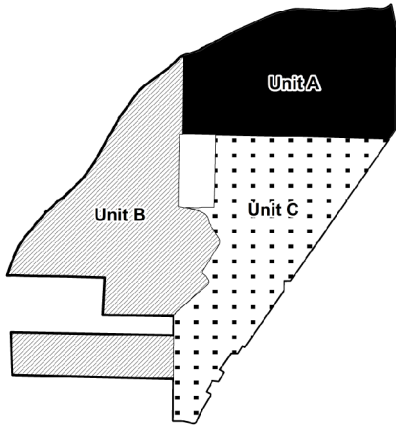

Klamath Wildlife Area Miller Island Unit

- Headquarters
- Boat Ramp
- Parking Area
- Check station/Information
- Restroom
- Birding Trailhead
- Klamath WA Roads (Open Year Round)
- Seasonal Road Closure
- Roads/Dikes-Closed to Motor Vehicles
- Hiking/Birding Trail (Open Year Round)
- Hunt Unit A
- Hunt Unit B
- Hunt Unit C
- Safety Zone
- Klamath River
- Agriculture
- Dog Training Area
- Uplands
- Wetlands