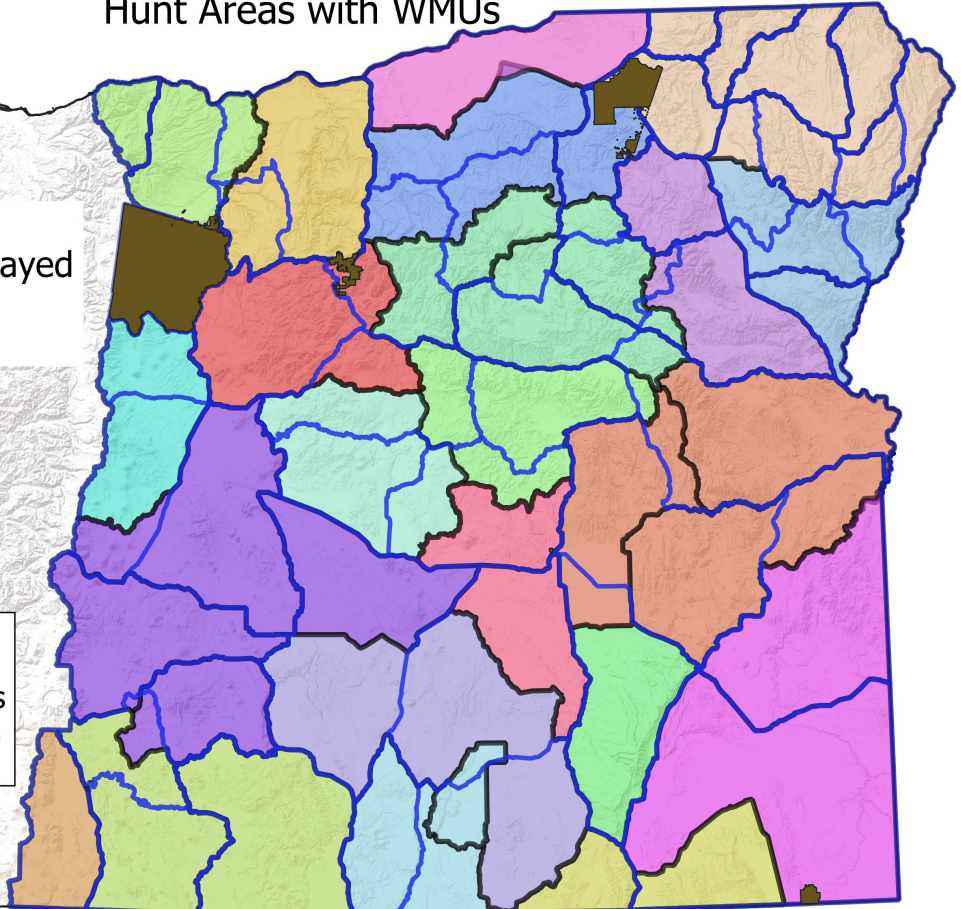

Starting with the 2026 season, we're transitioning from Wildlife Management Units (WMUs) to Deer Hunt Areas to better align hunting boundaries with Oregon's mule deer populations and management goals. Your support helps ensure a strong future for mule deer and hunting in Oregon.

What Hunters Need to Know: —

New Naming System: Deer Hunt Areas will use a new alphanumeric system to identify hunt areas within herd ranges. For example, hunt area #1 within the Northeast herd range would be NE 01.

To view the new map, scan the QR code or visit:

go.MyODFW.com/MuleDeerPlan

2026 Proposed Eastern Oregon Deer Hunt Areas with WMUs

Map displays traditional WMUs (blue lines) overlaid on proposed Deer Hunt Areas.

Legend

-  Eastern Oregon WMUs
-  2026 Deer Hunt Areas
-  Tribal Lands

2026 Proposed Eastern Oregon Deer Hunt Areas

Legend

-  2026 Deer Hunt Areas
-  Tribal Lands