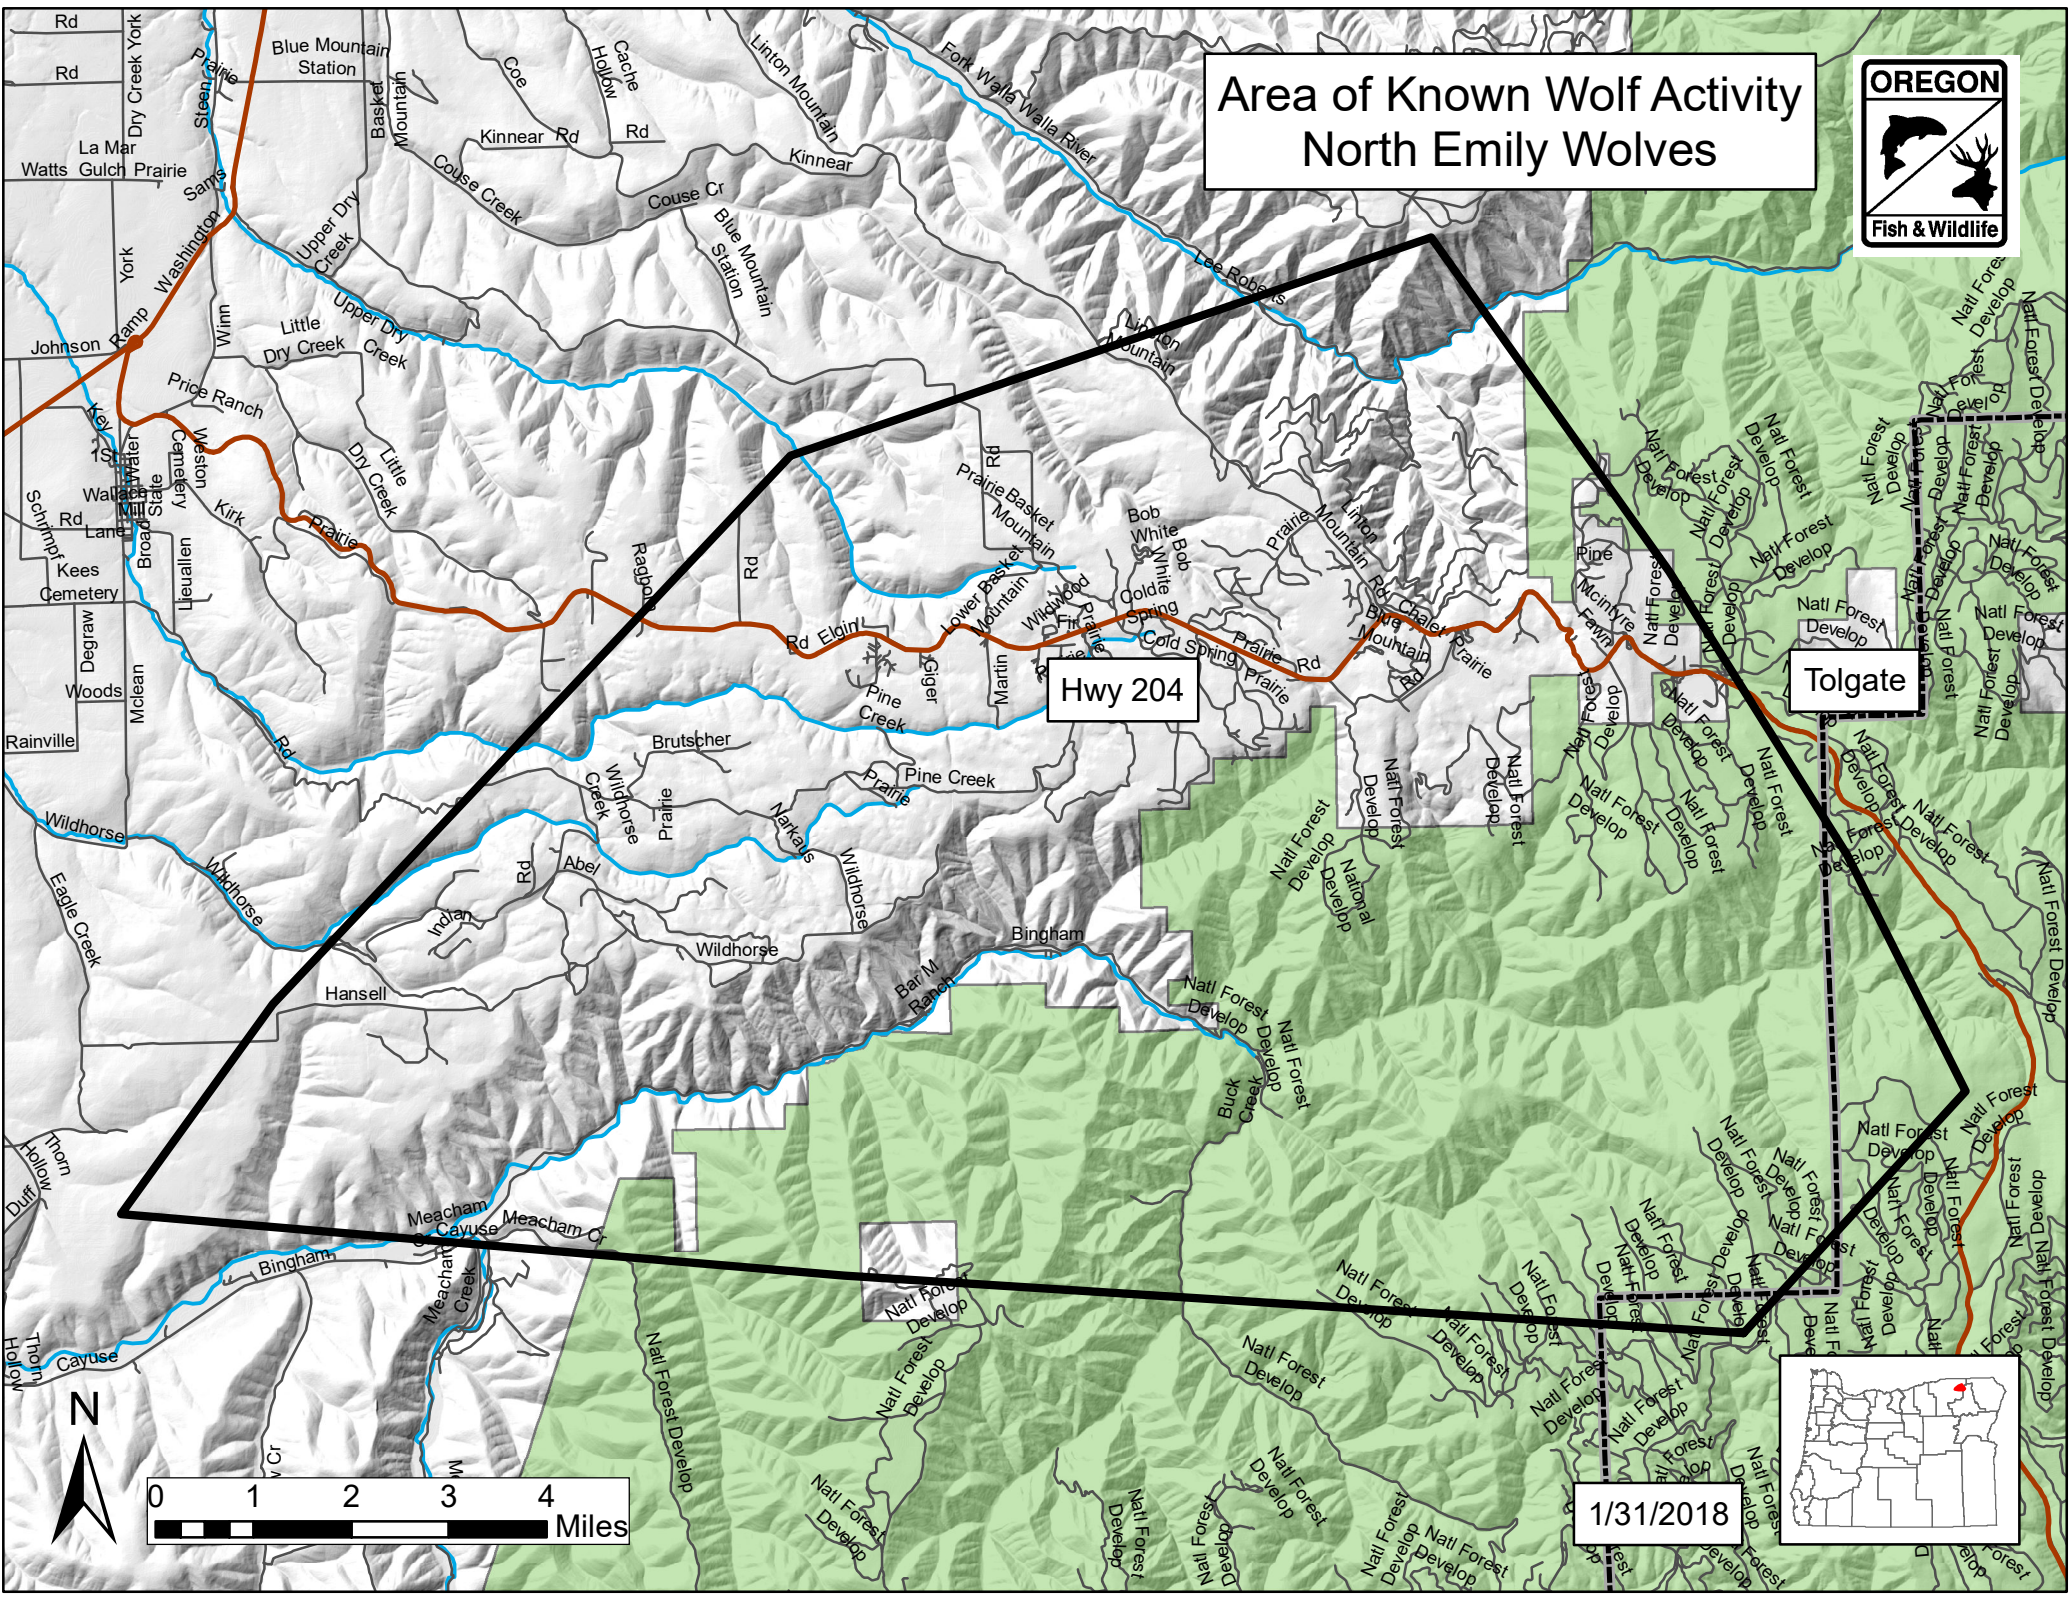

Area of Known Wolf Activity North Emily Wolves

Hwy 204

Tolgate

1/31/2018

0 1 2 3 4 Miles