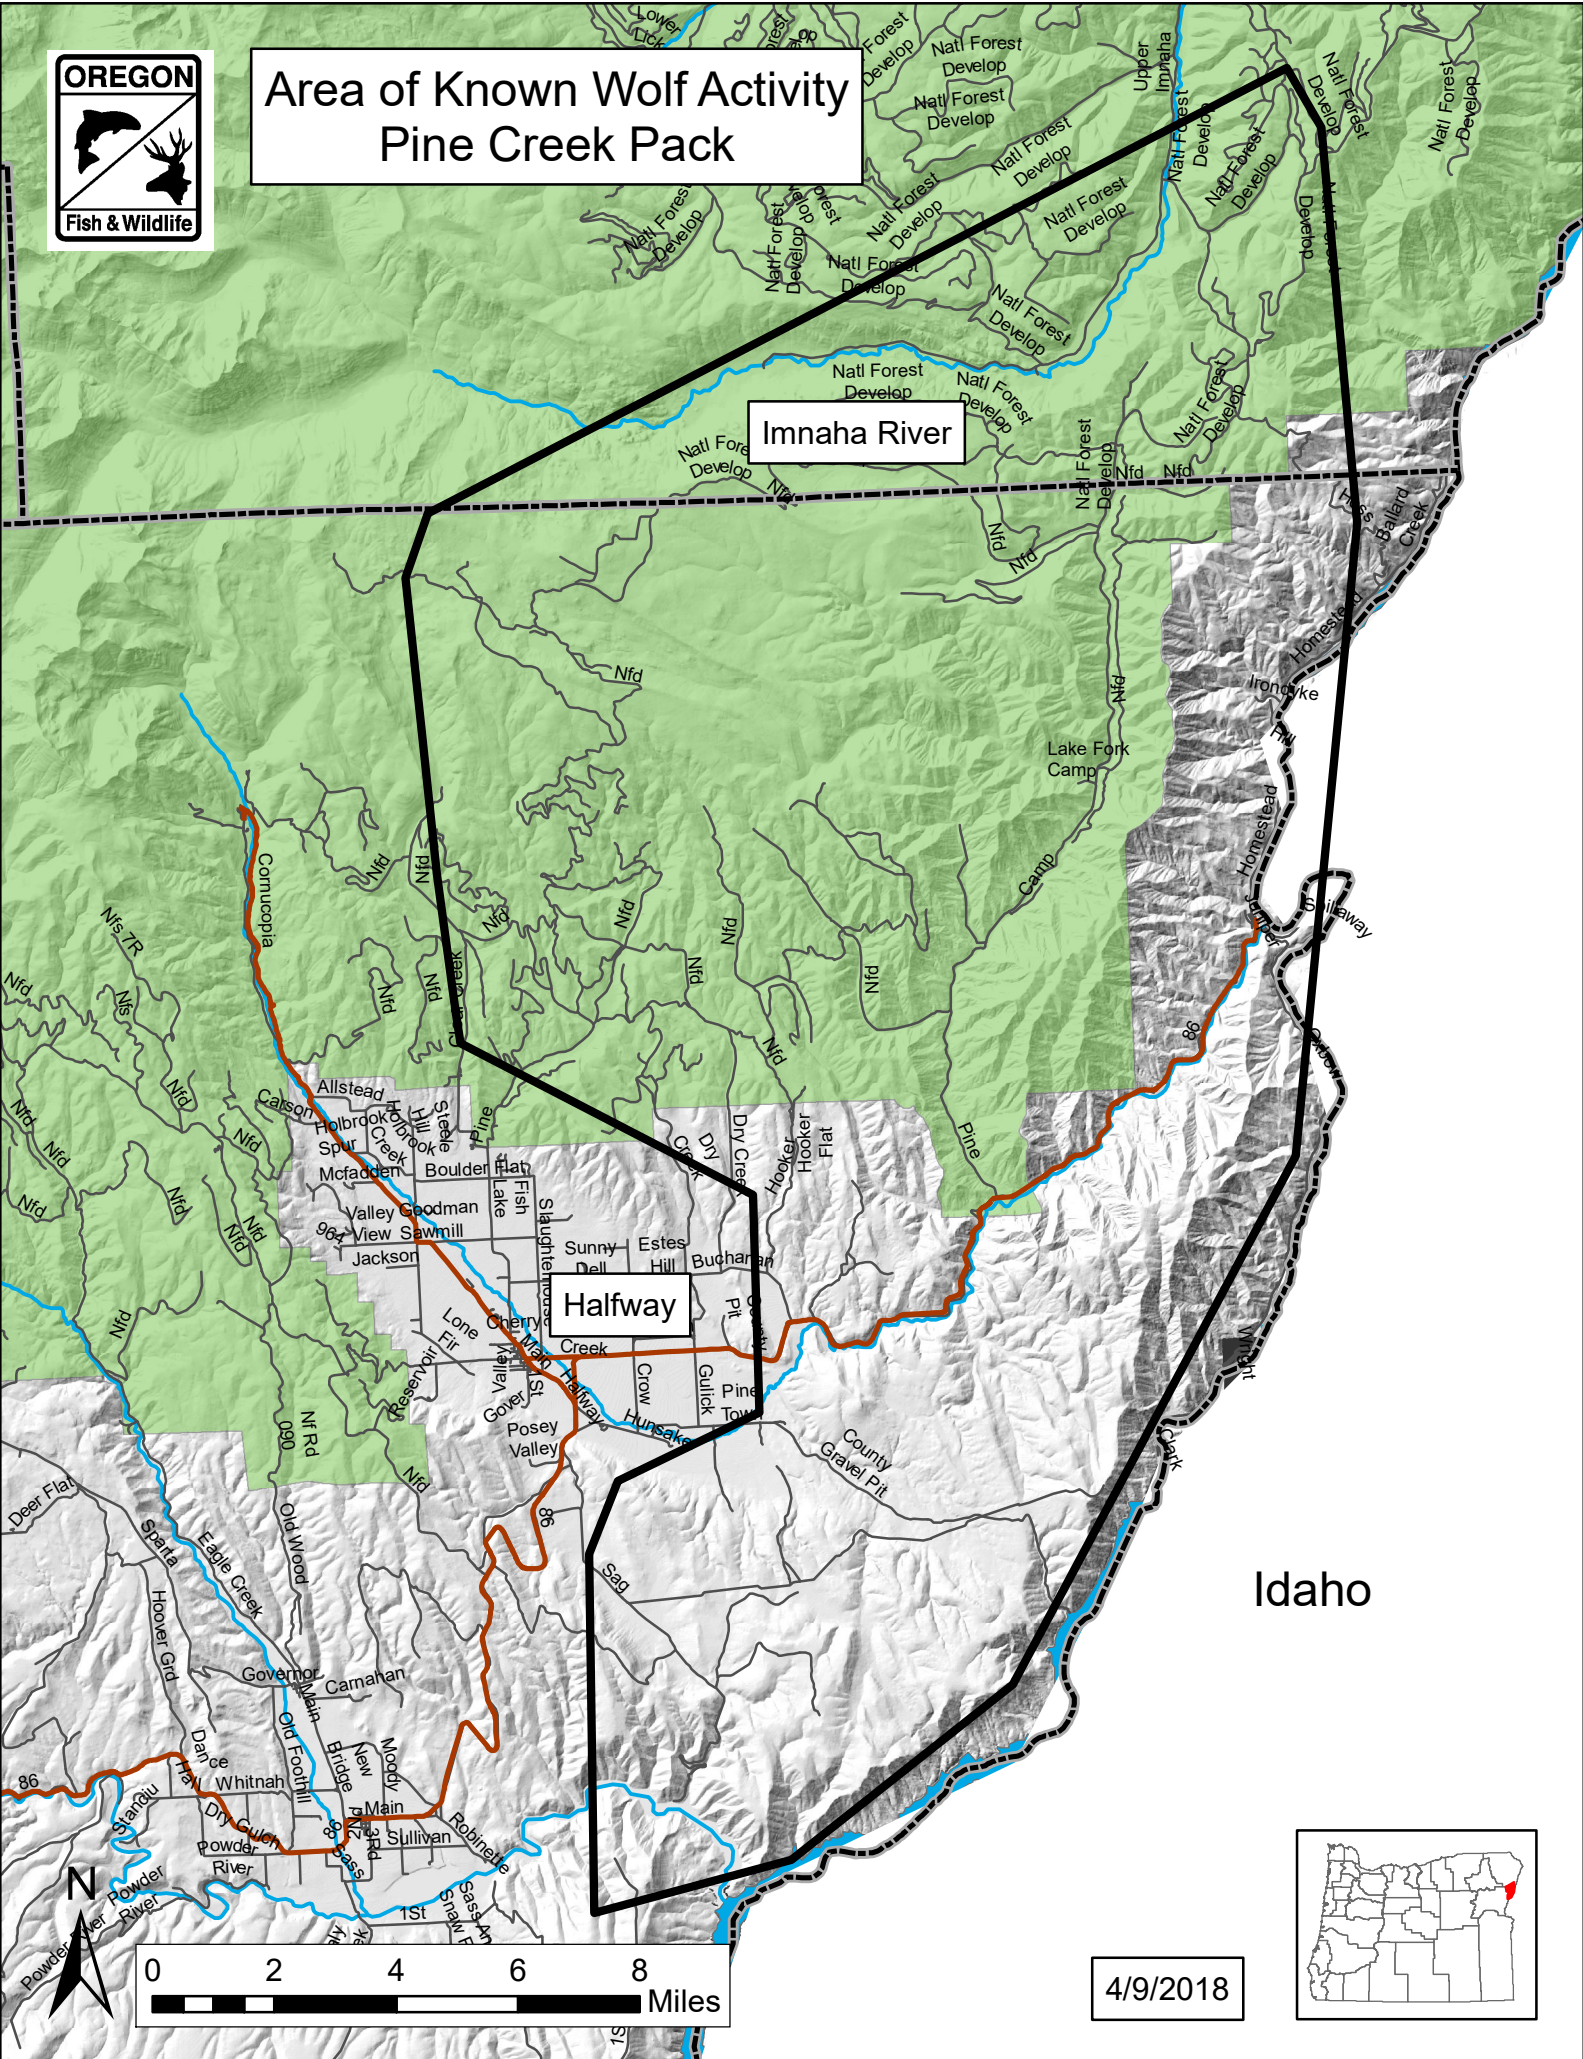

Area of Known Wolf Activity Pine Creek Pack

Imnaha River

Halfway

Idaho

4/9/2018