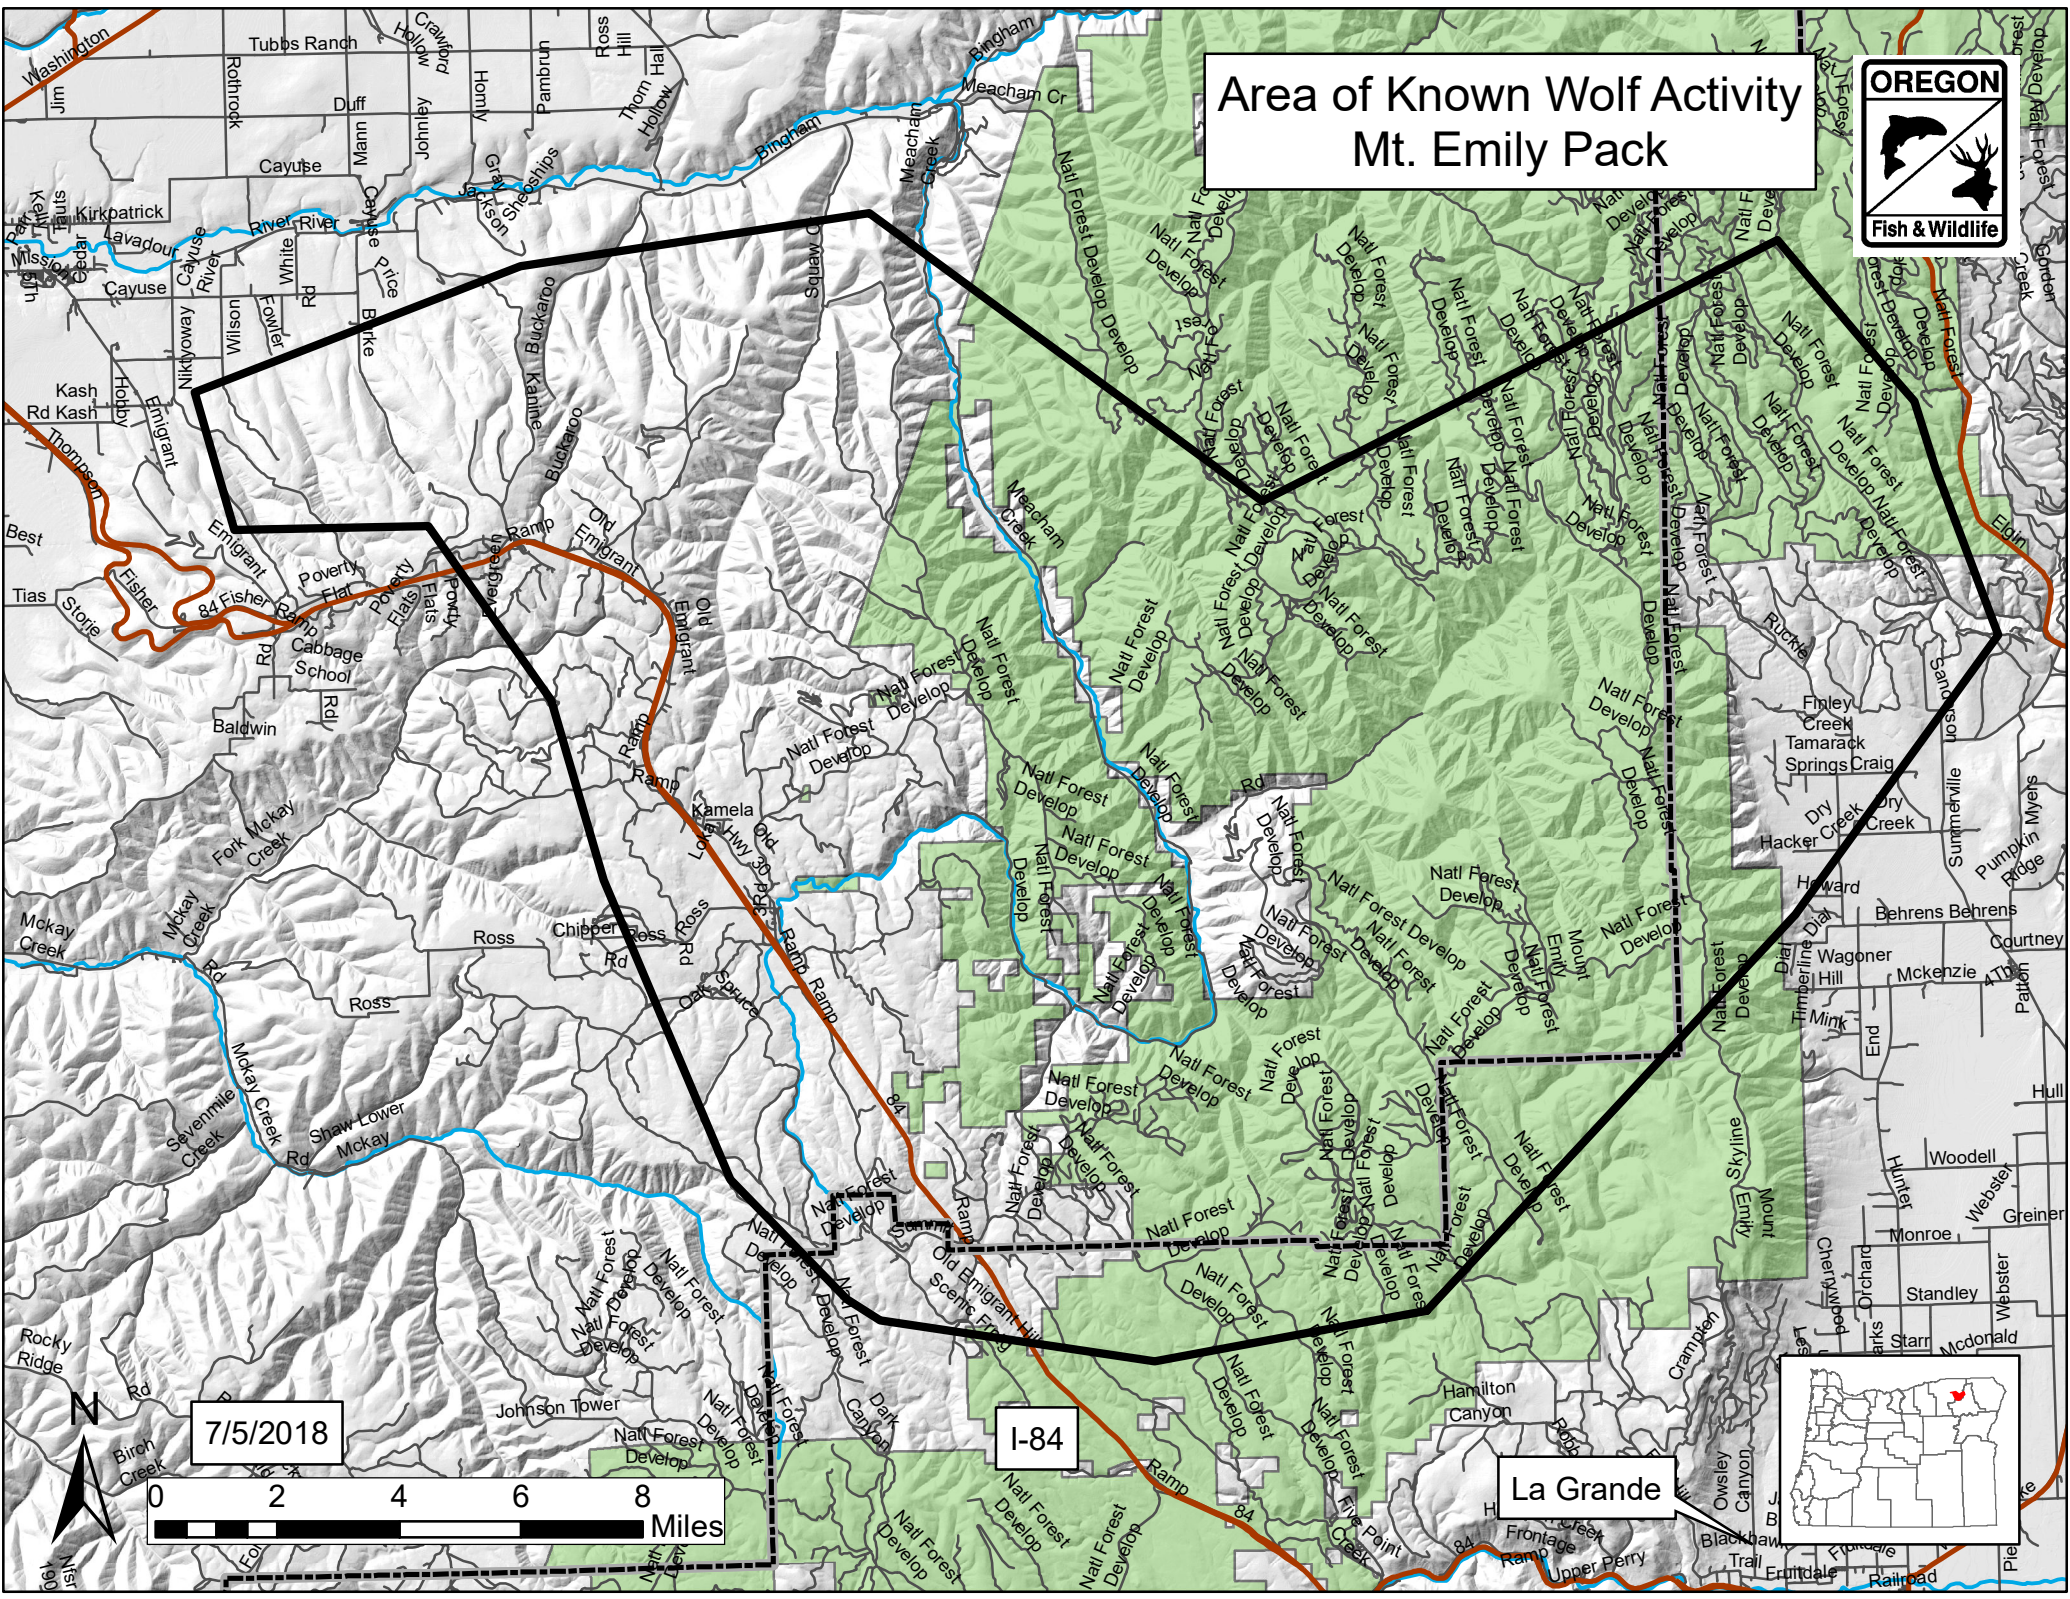

# Area of Known Wolf Activity Mt. Emily Pack

7/5/2018

I-84

La Grande