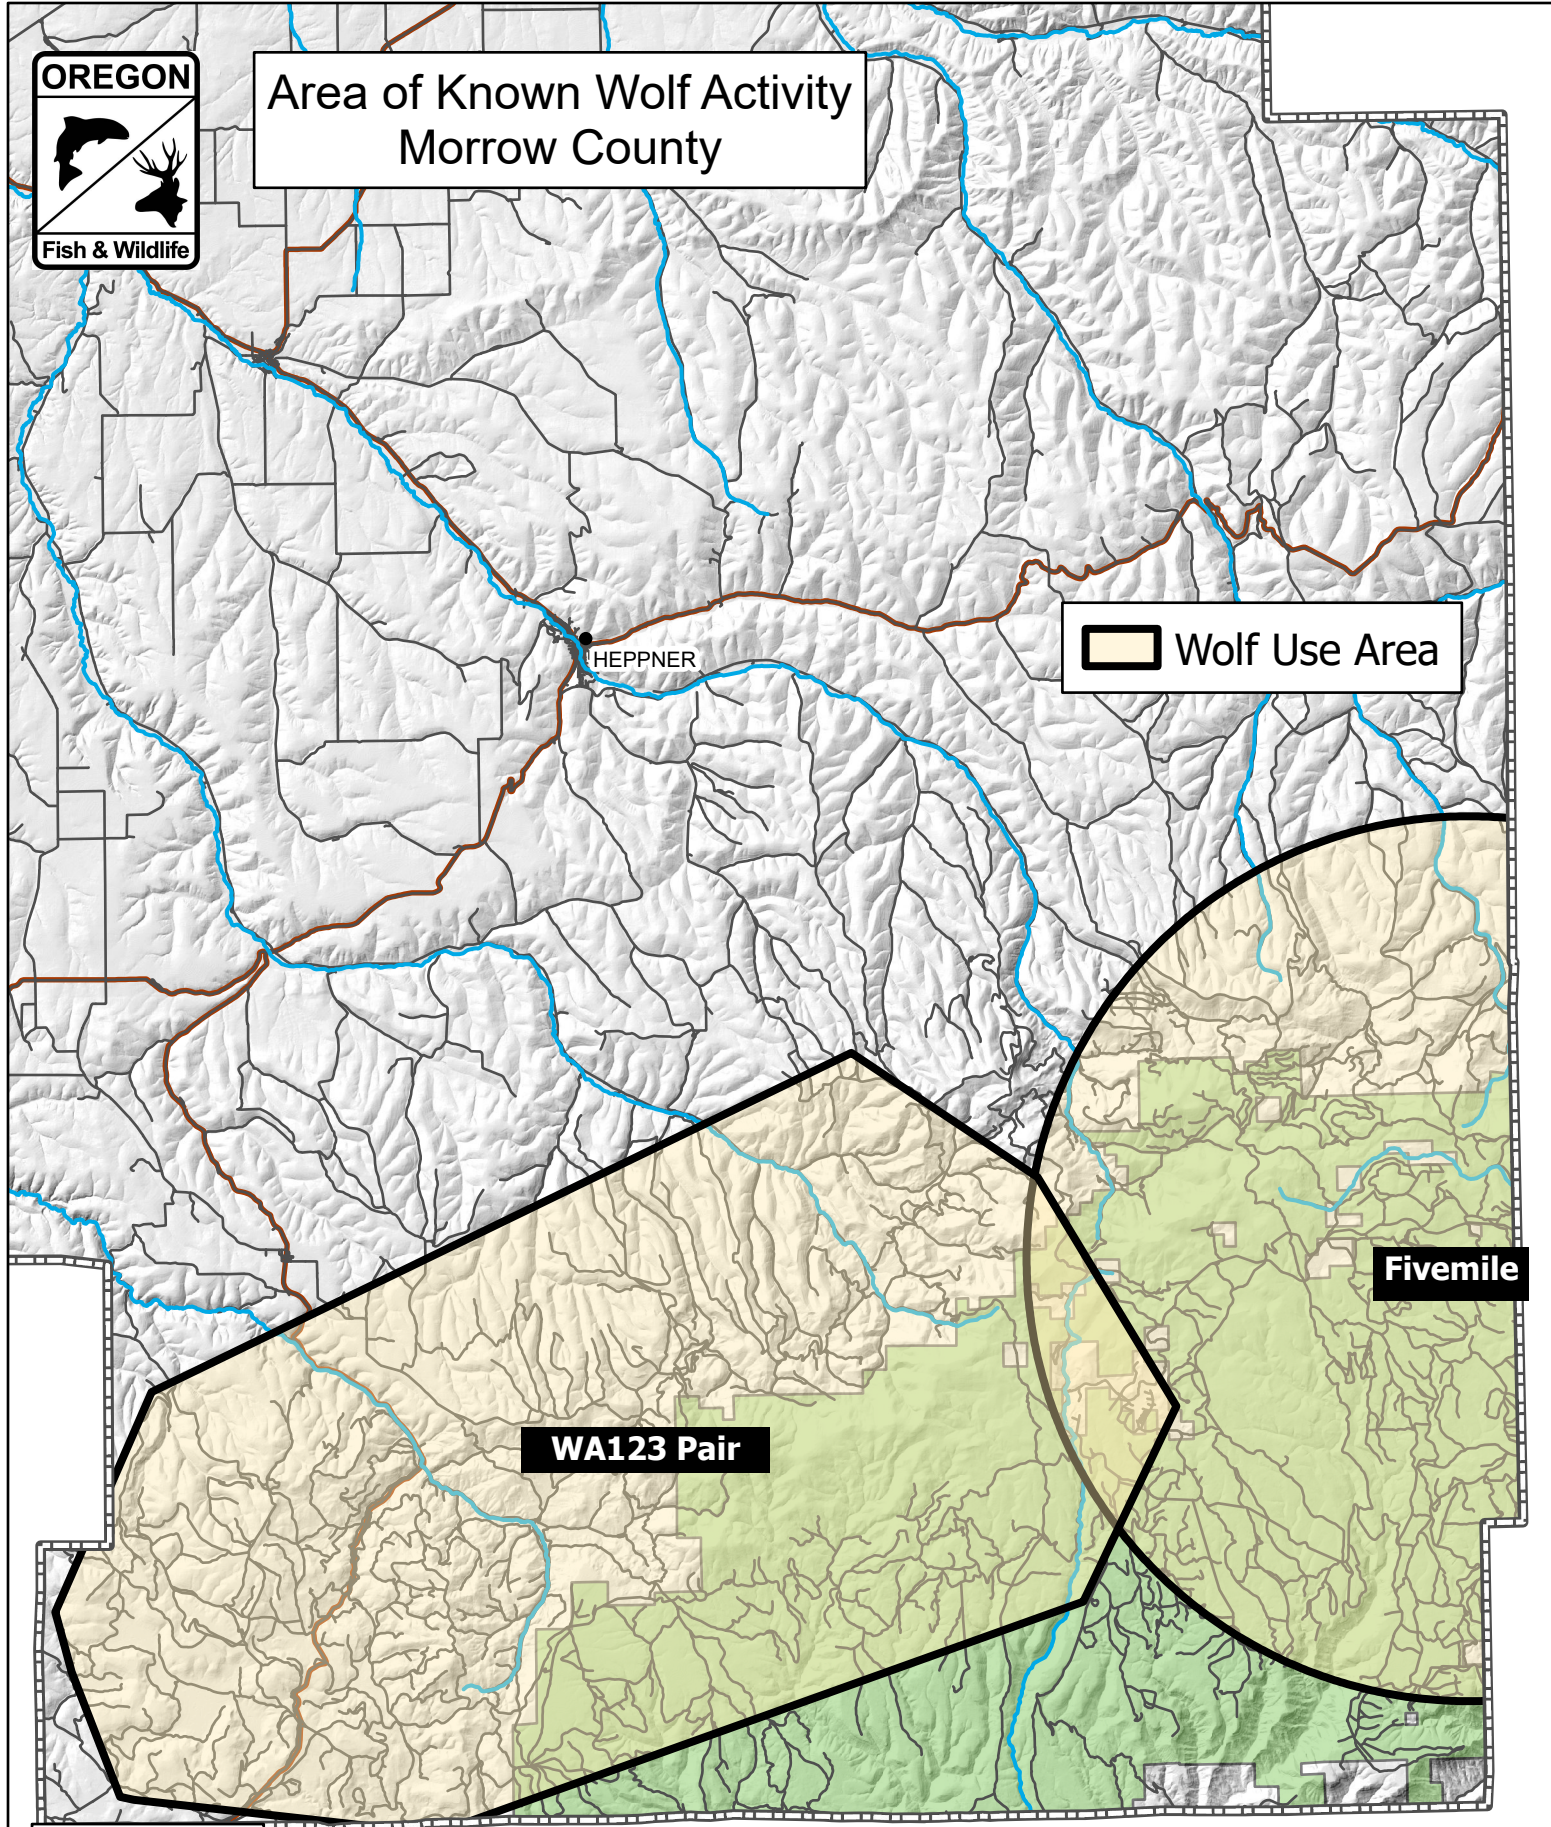

# Area of Known Wolf Activity Morrow County

 Wolf Use Area

**WA123 Pair**

**Fivemile**

Data from June 2022 to November 2022 were used to make the WA123 Pair AKWA.

11/21/2022