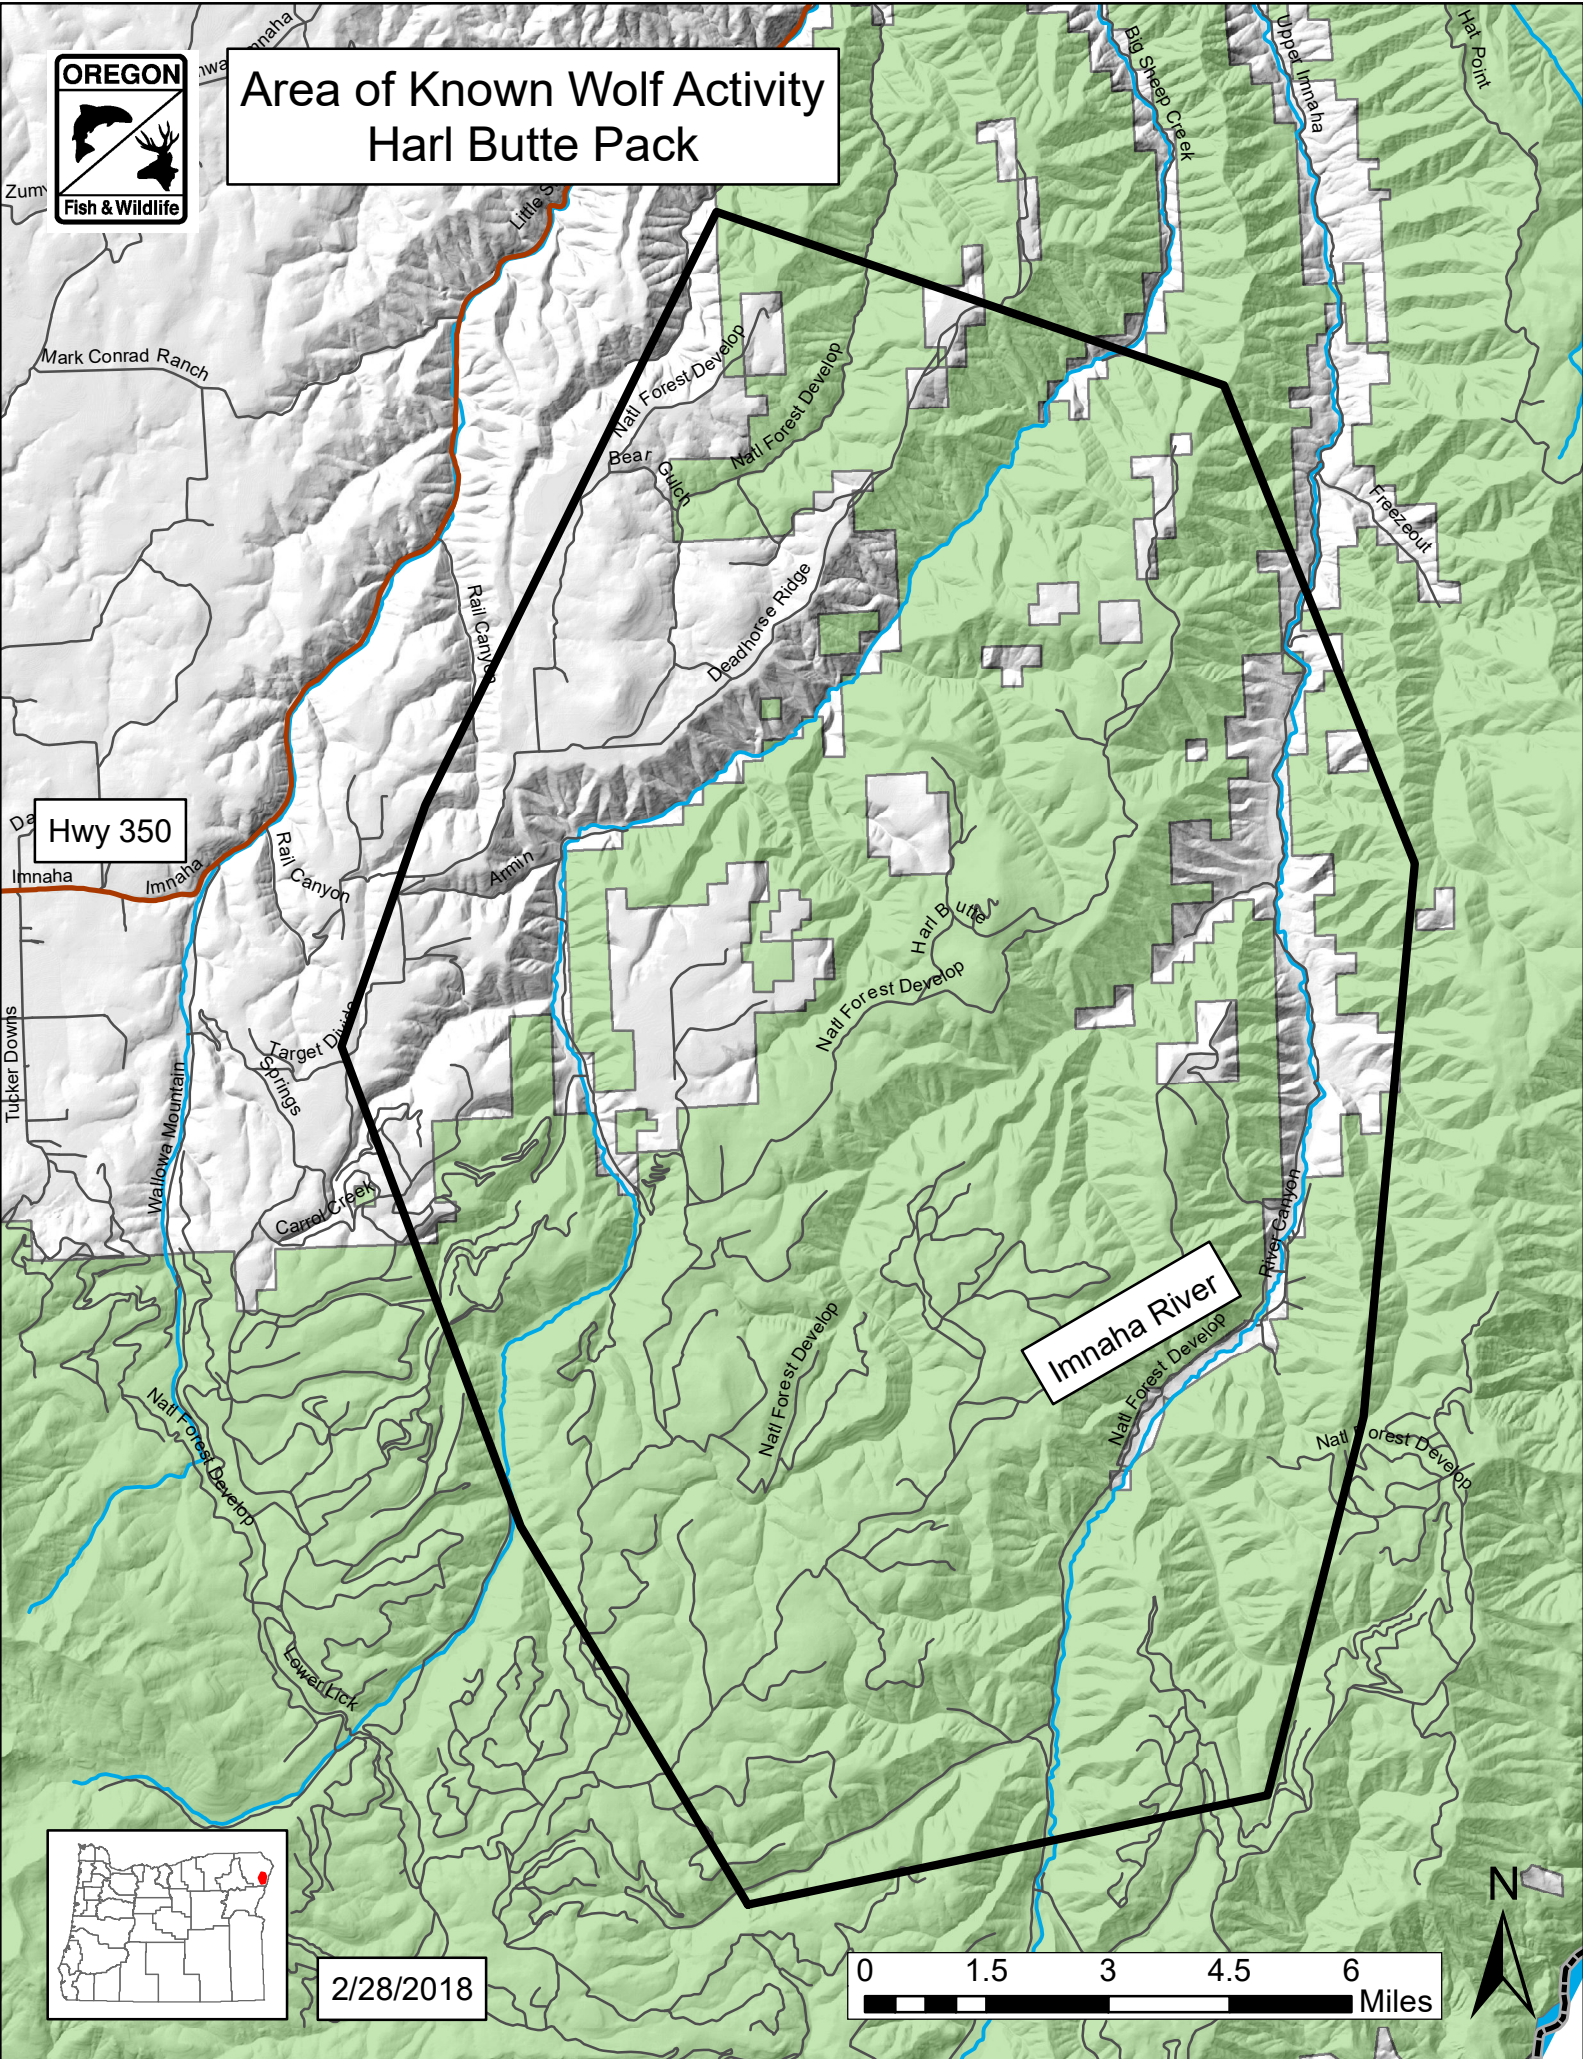

# Area of Known Wolf Activity Harl Butte Pack

Hwy 350

Imnaha River

2/28/2018