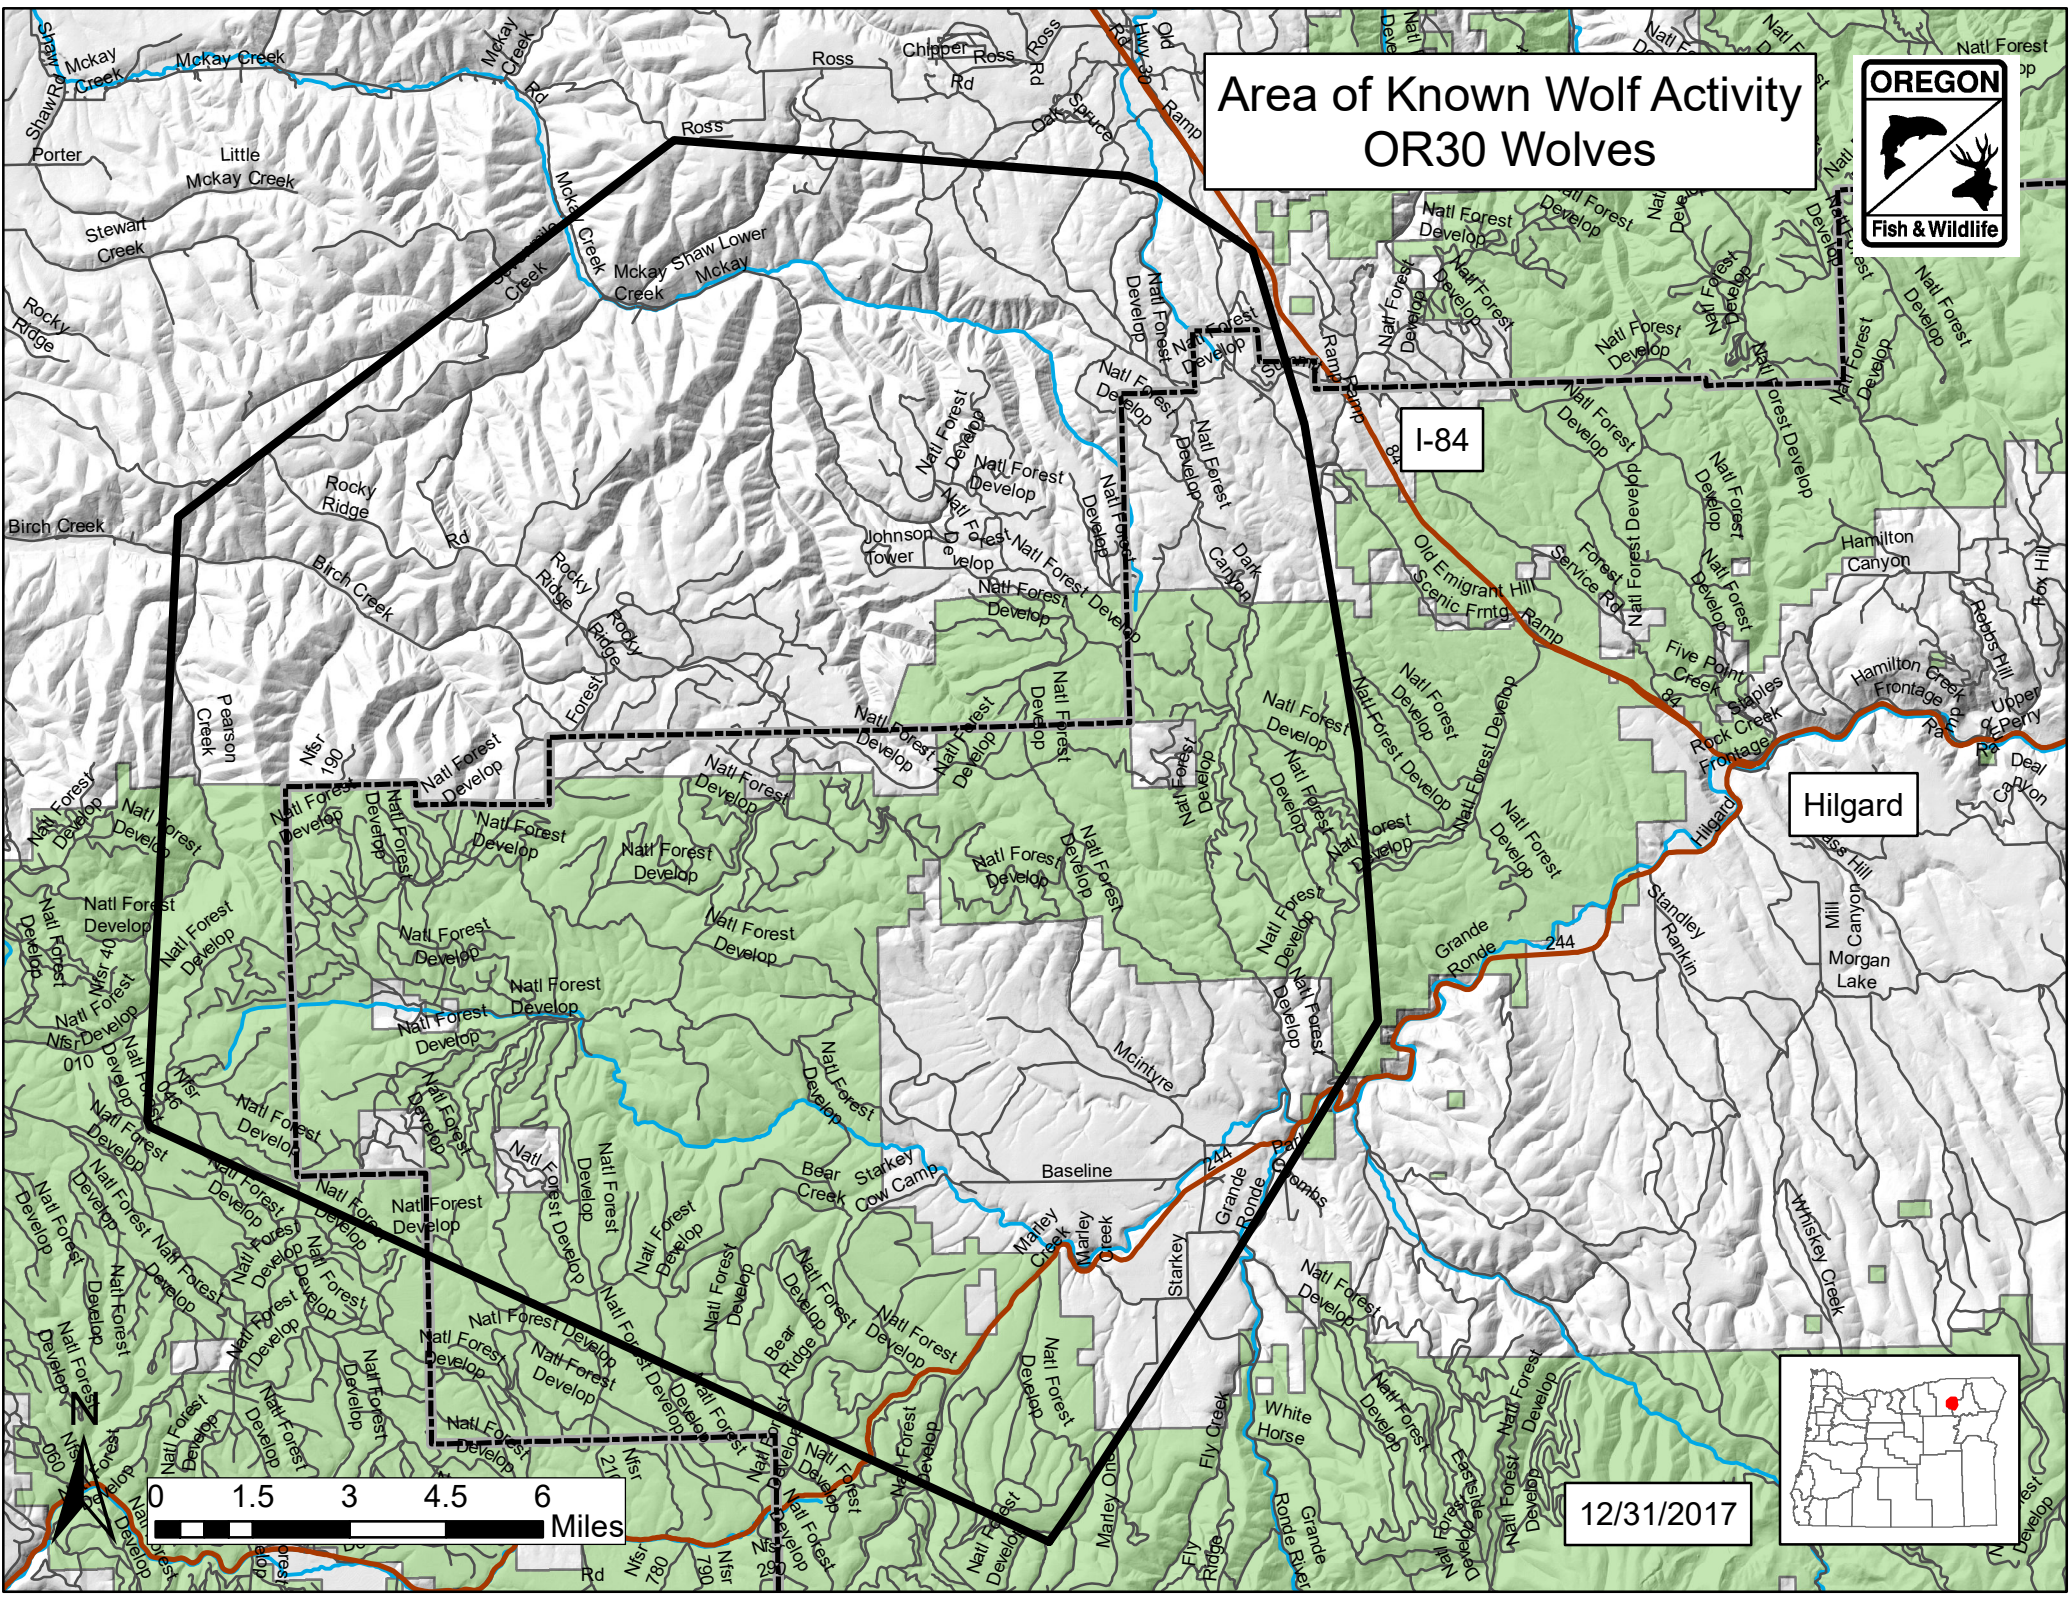

# Area of Known Wolf Activity OR30 Wolves

I-84

Hilgard

12/31/2017

0 1.5 3 4.5 6 Miles