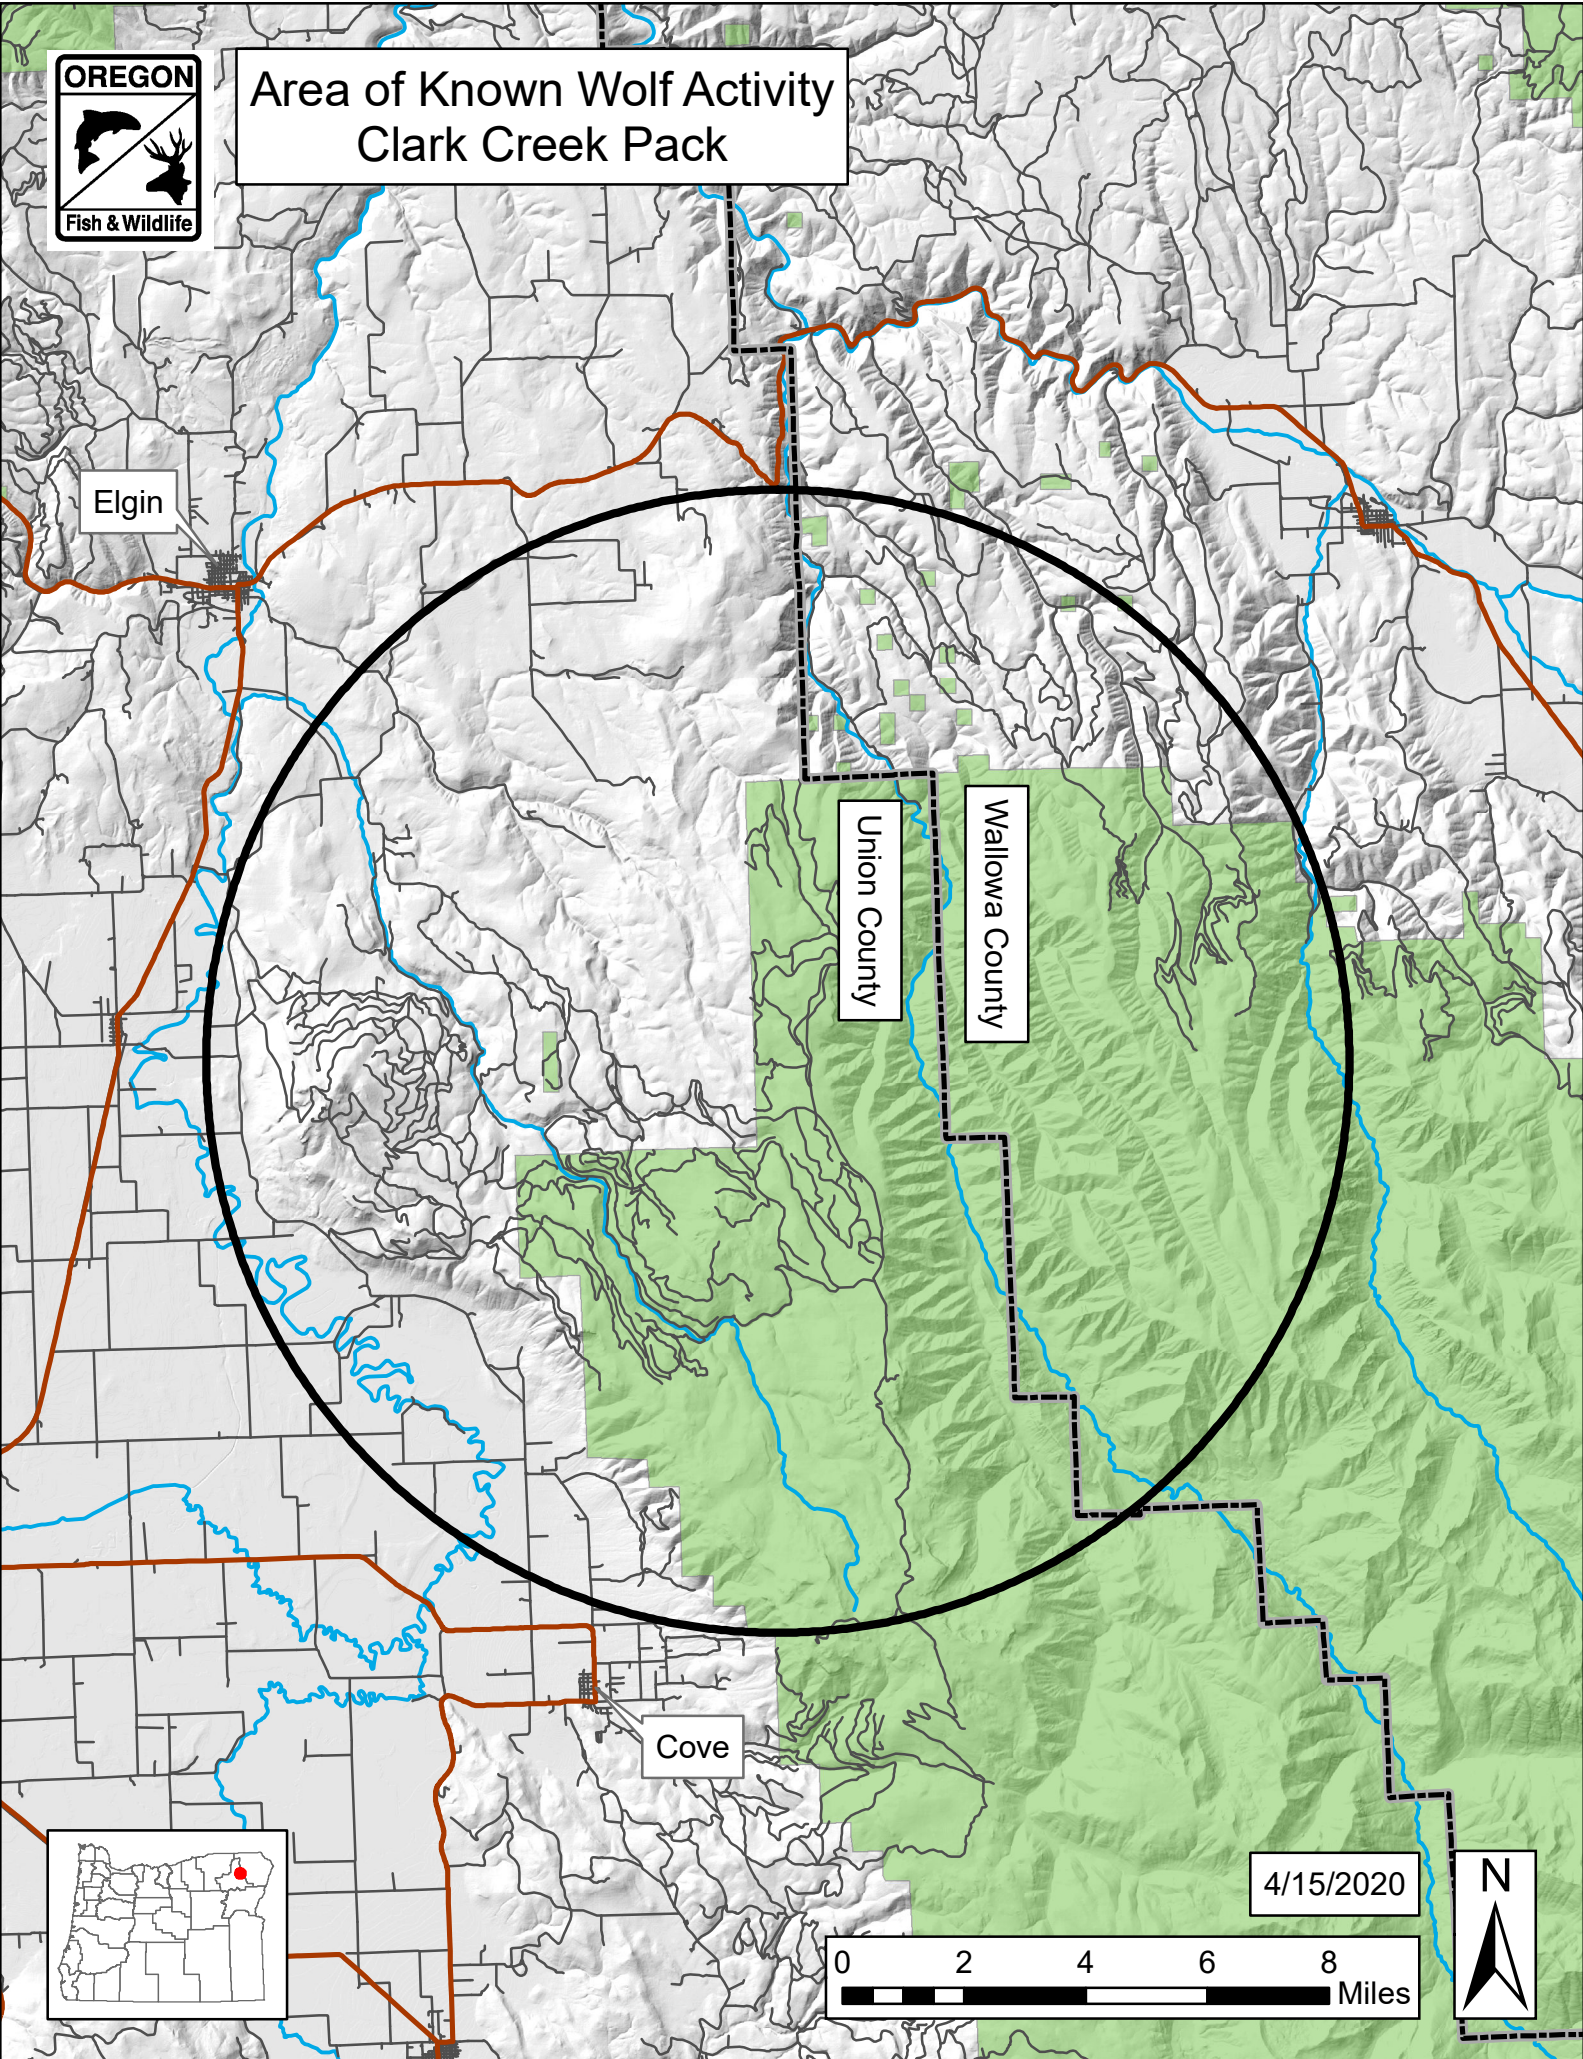

Area of Known Wolf Activity Clark Creek Pack

Elgin

Union County

Wallowa County

Cove

4/15/2020