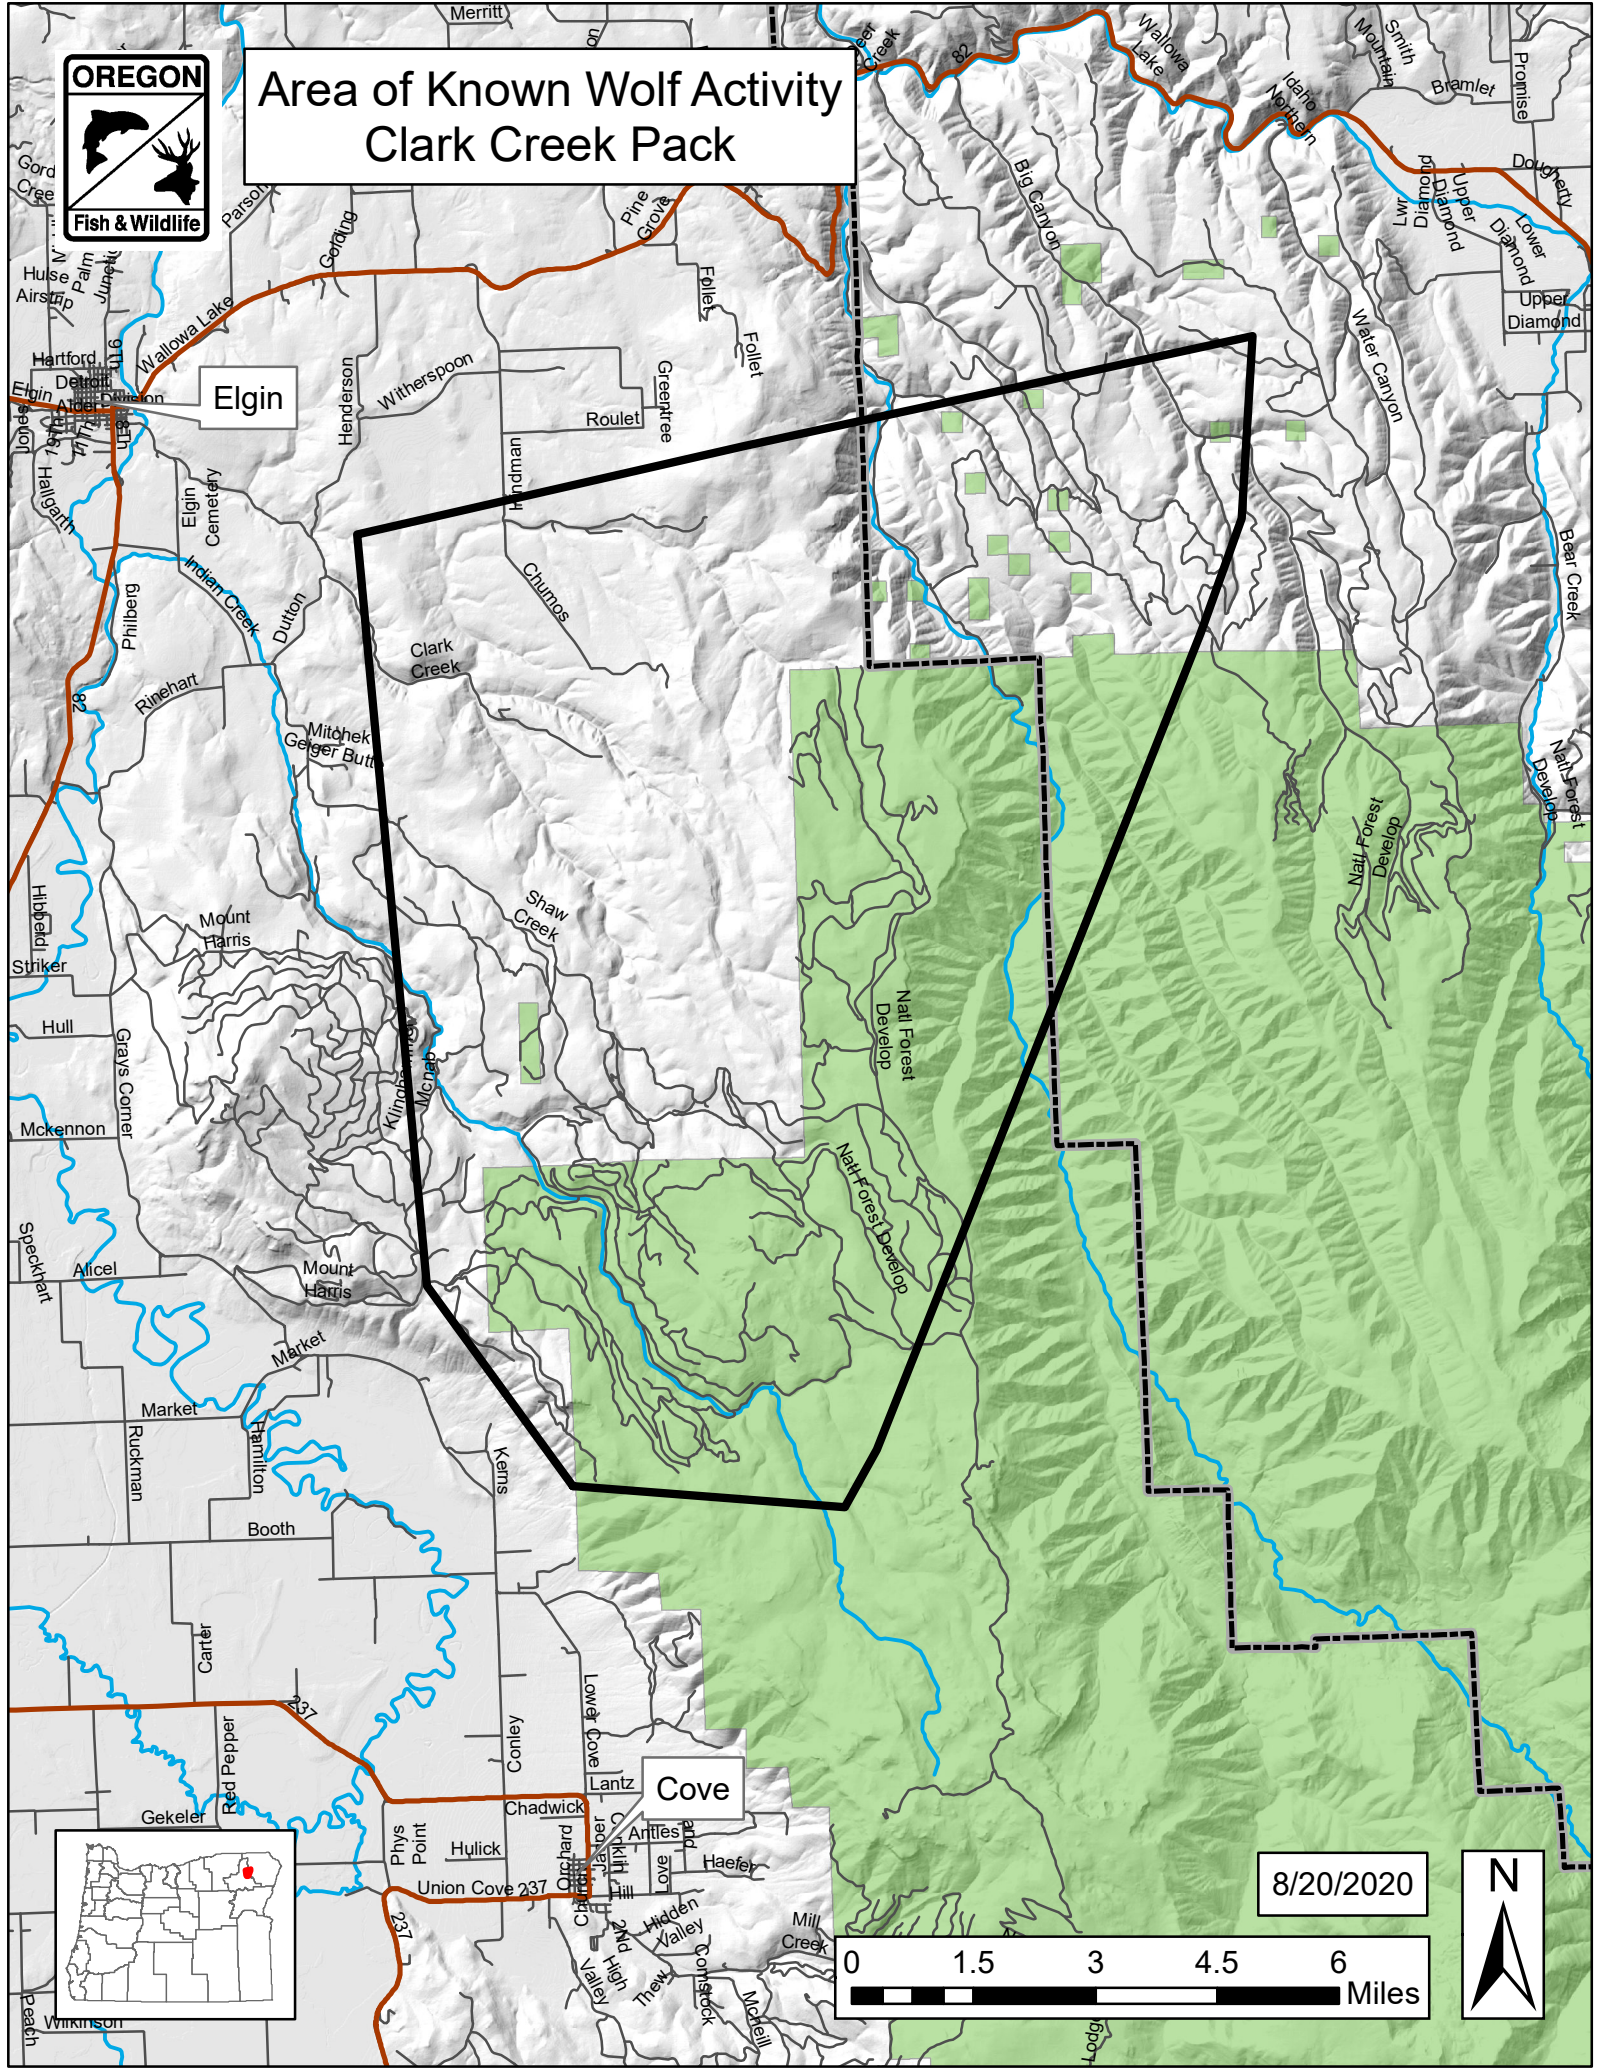

Area of Known Wolf Activity Clark Creek Pack

8/20/2020