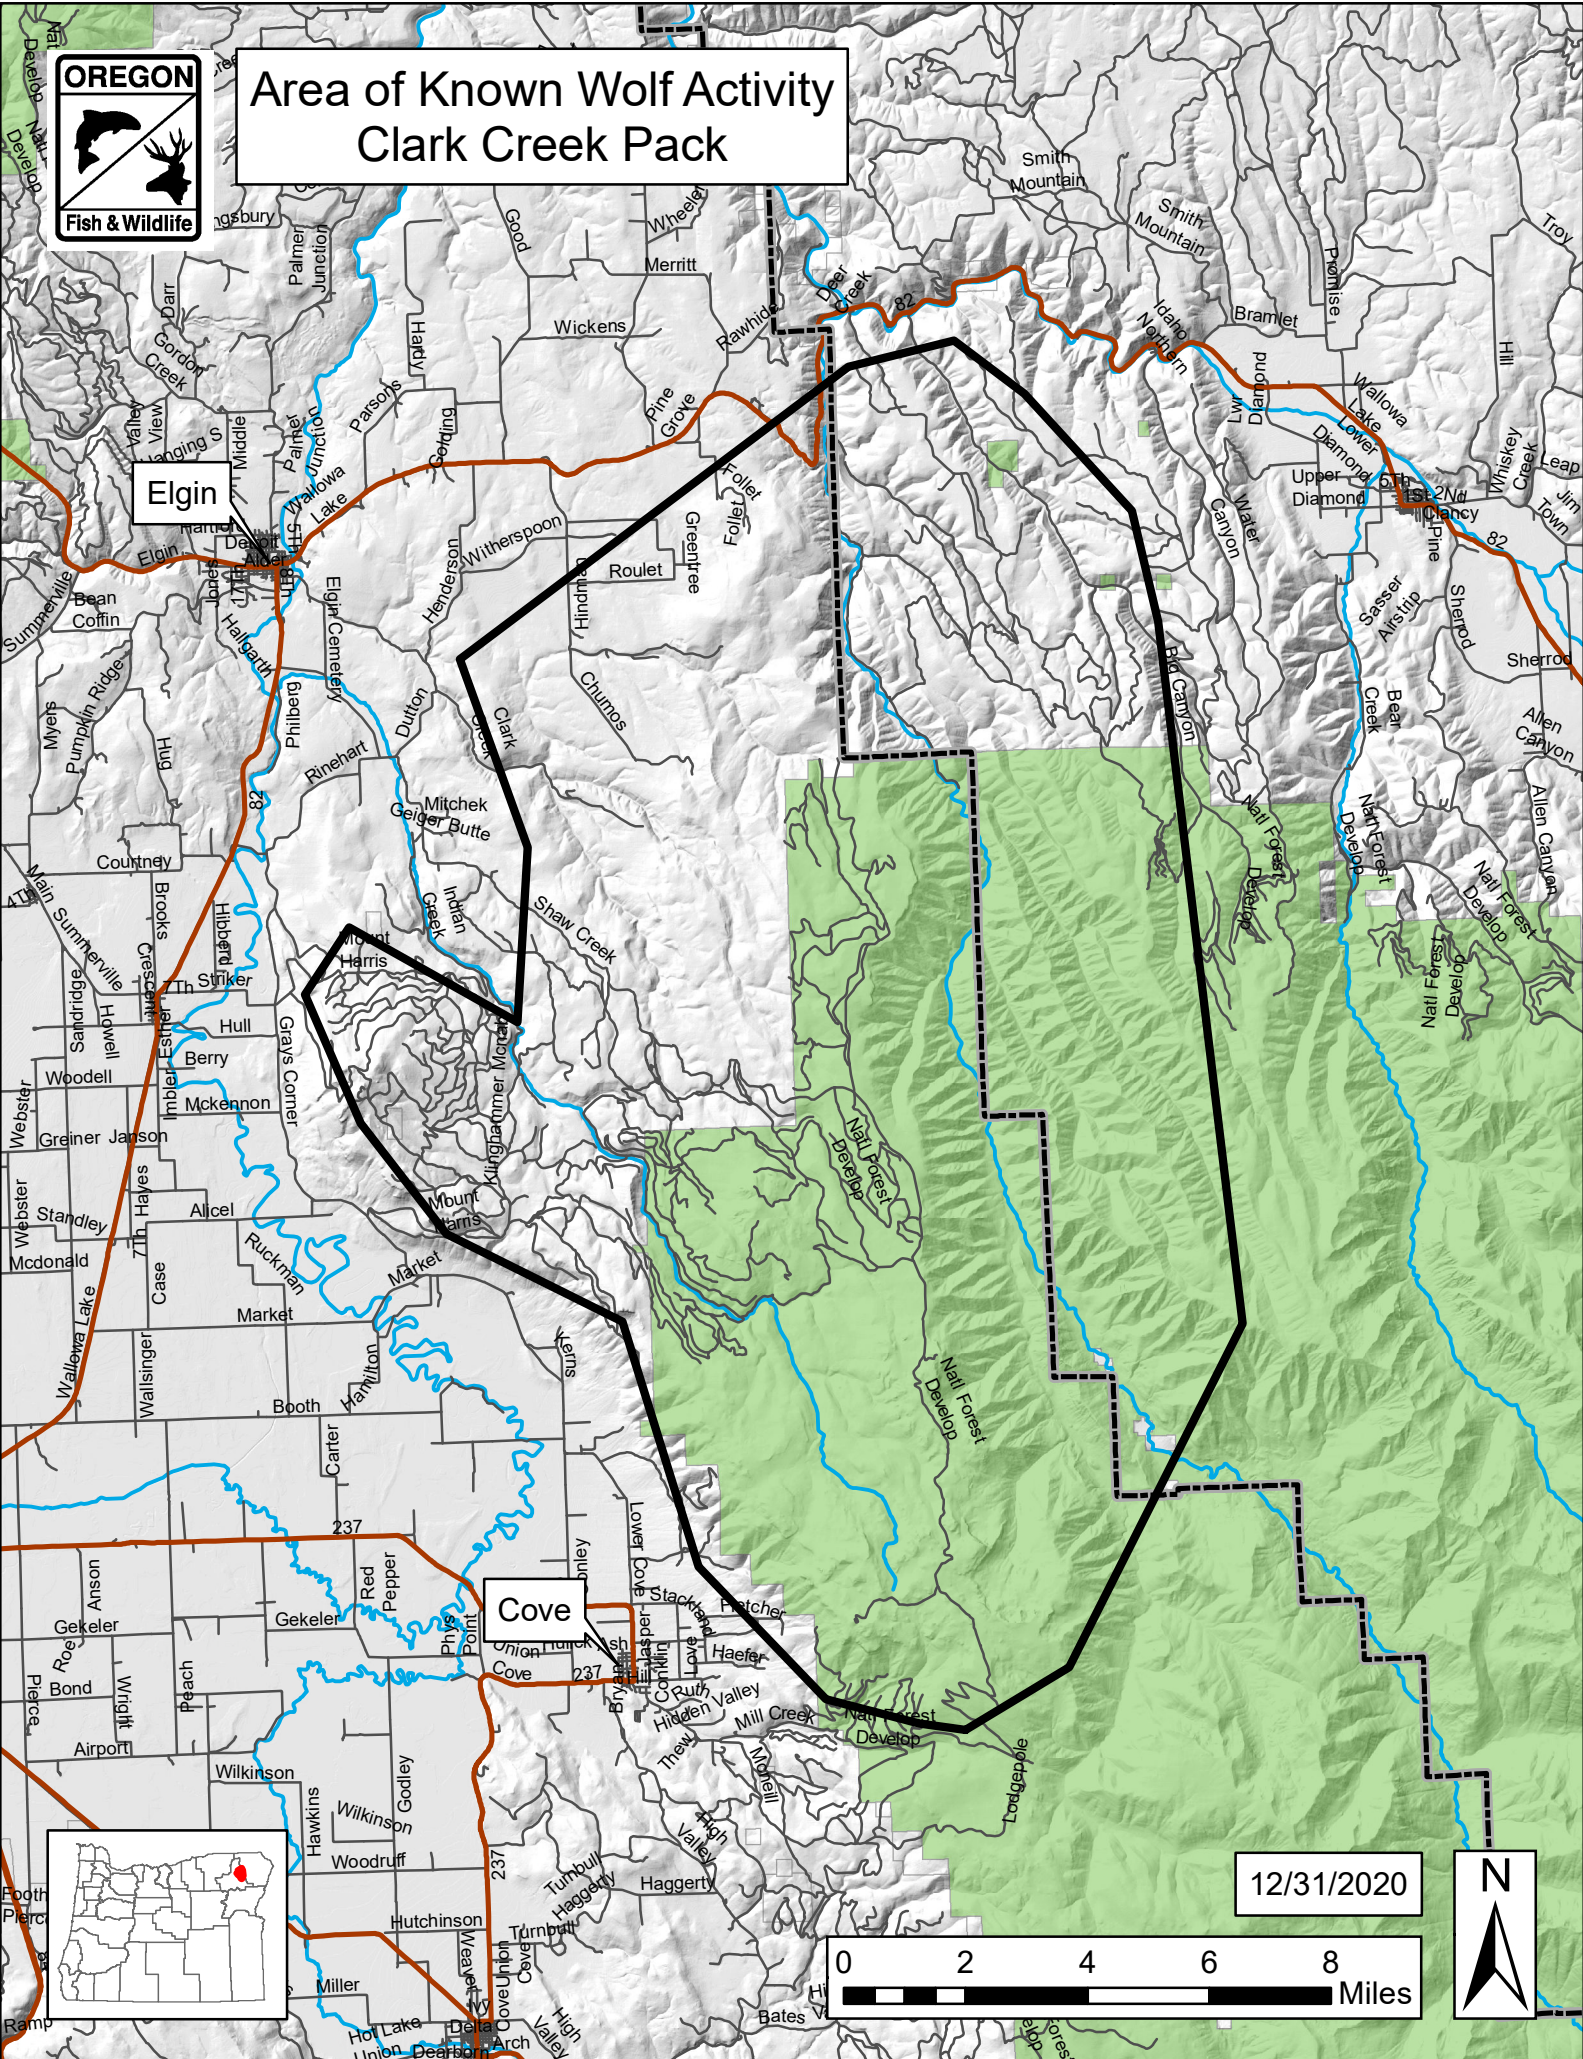

Area of Known Wolf Activity Clark Creek Pack

Elgin

Cove

12/31/2020