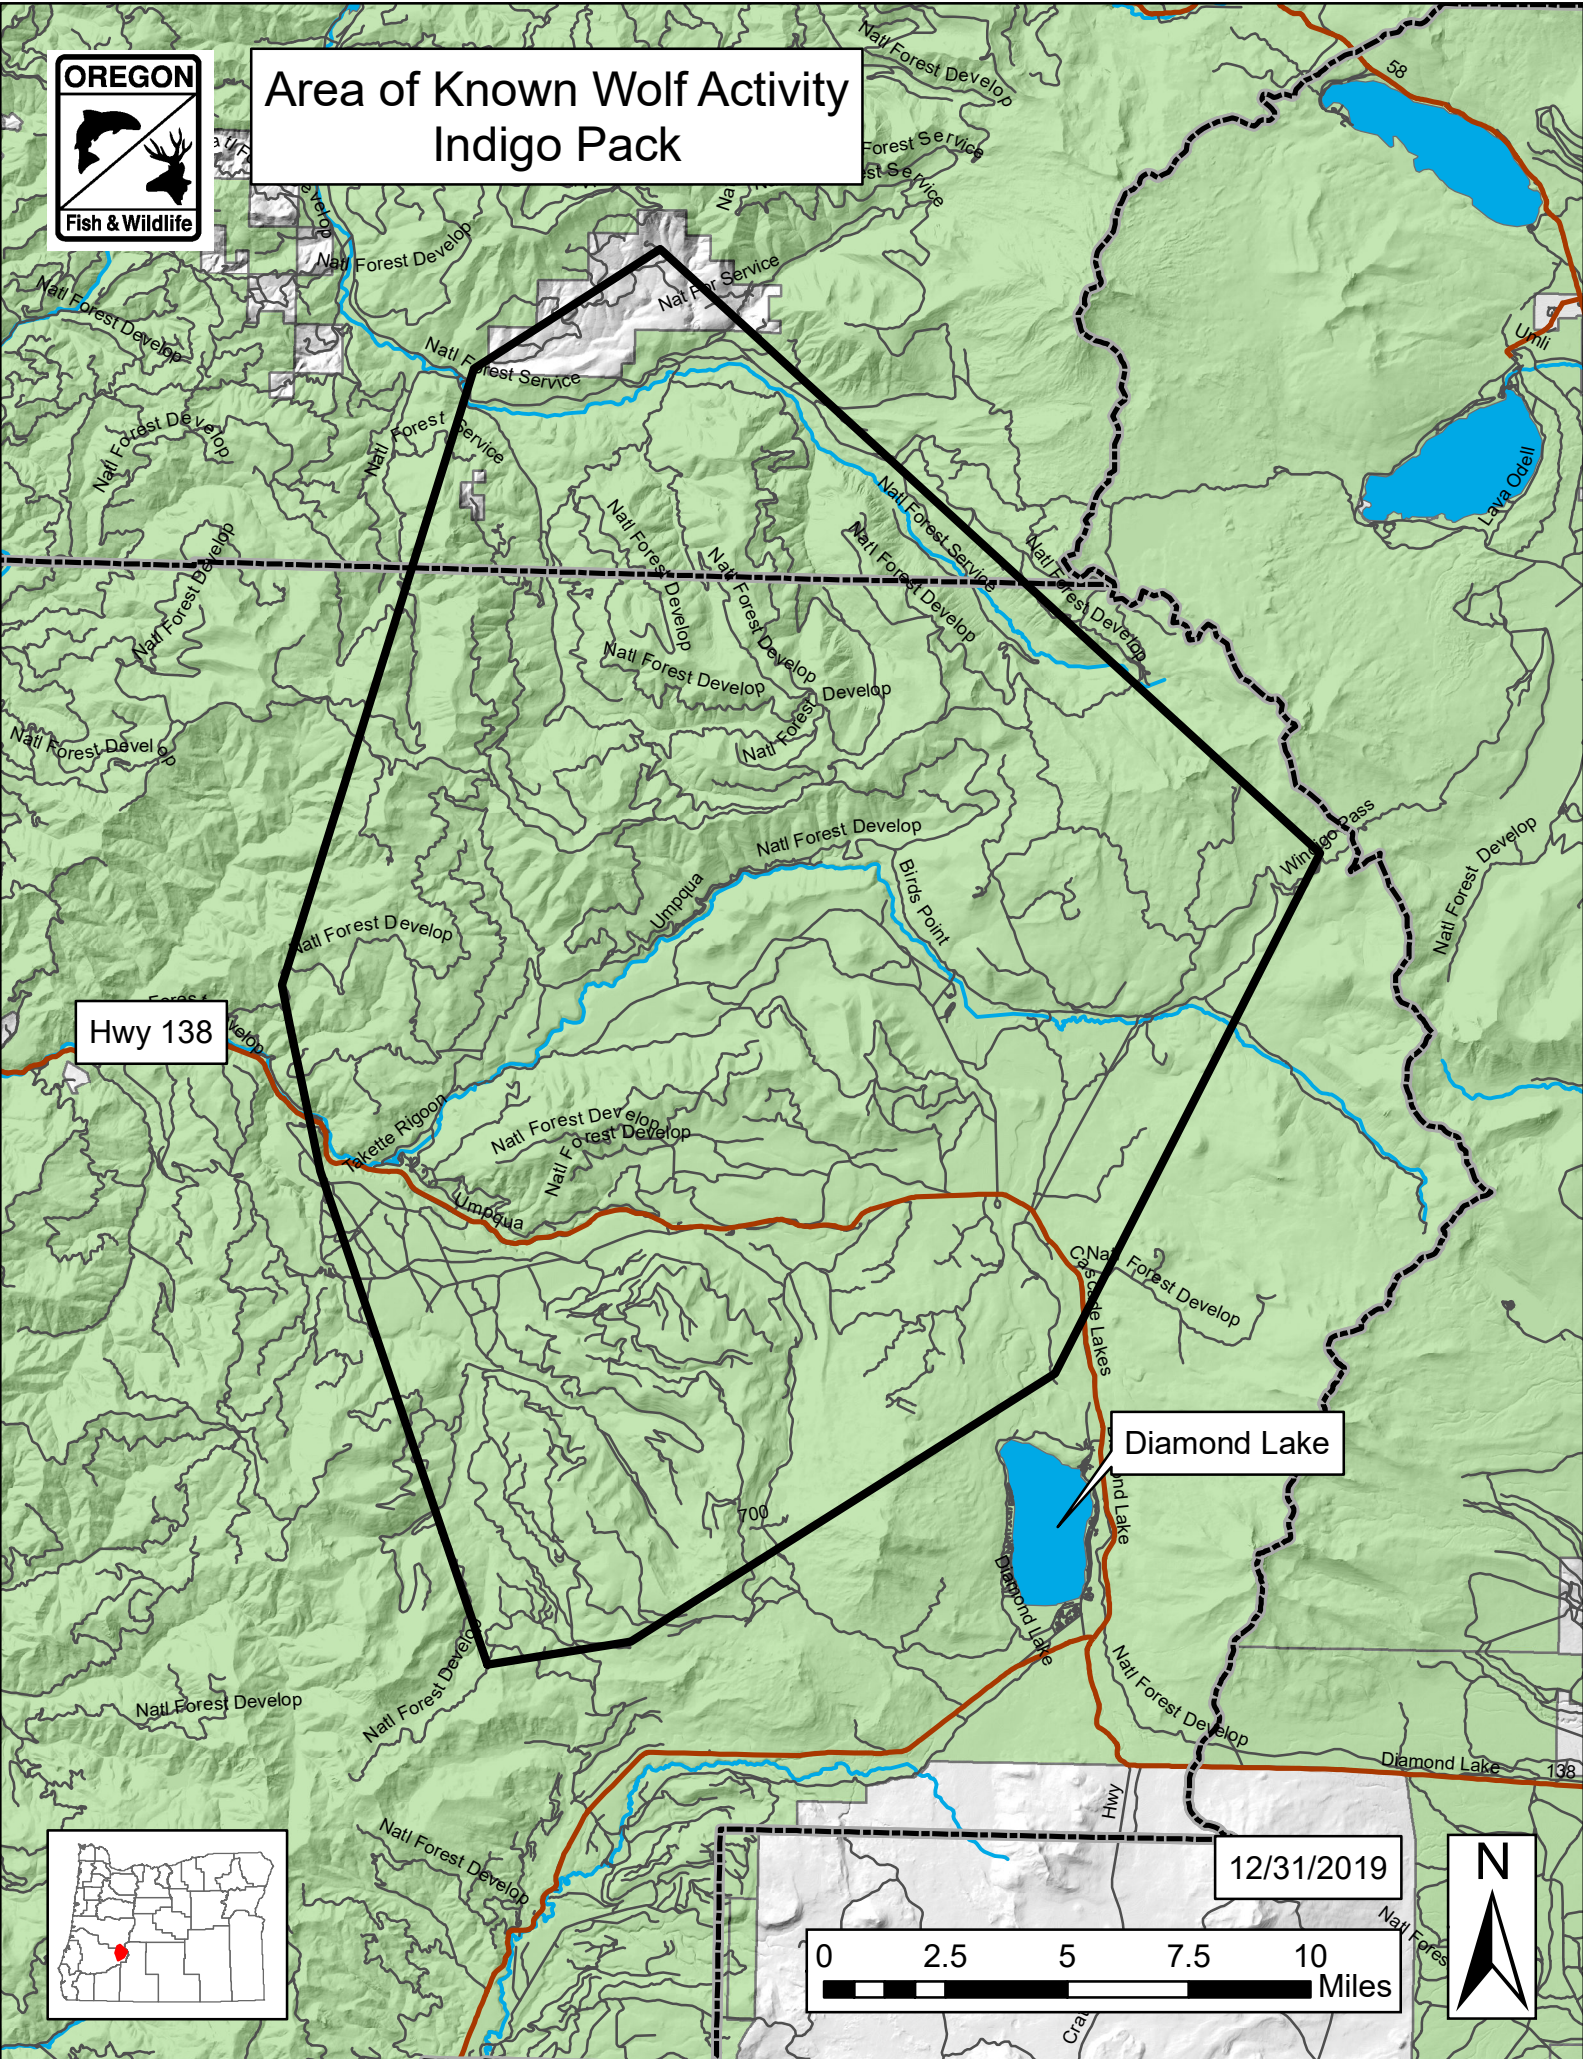

Area of Known Wolf Activity Indigo Pack

Hwy 138

Diamond Lake

12/31/2019