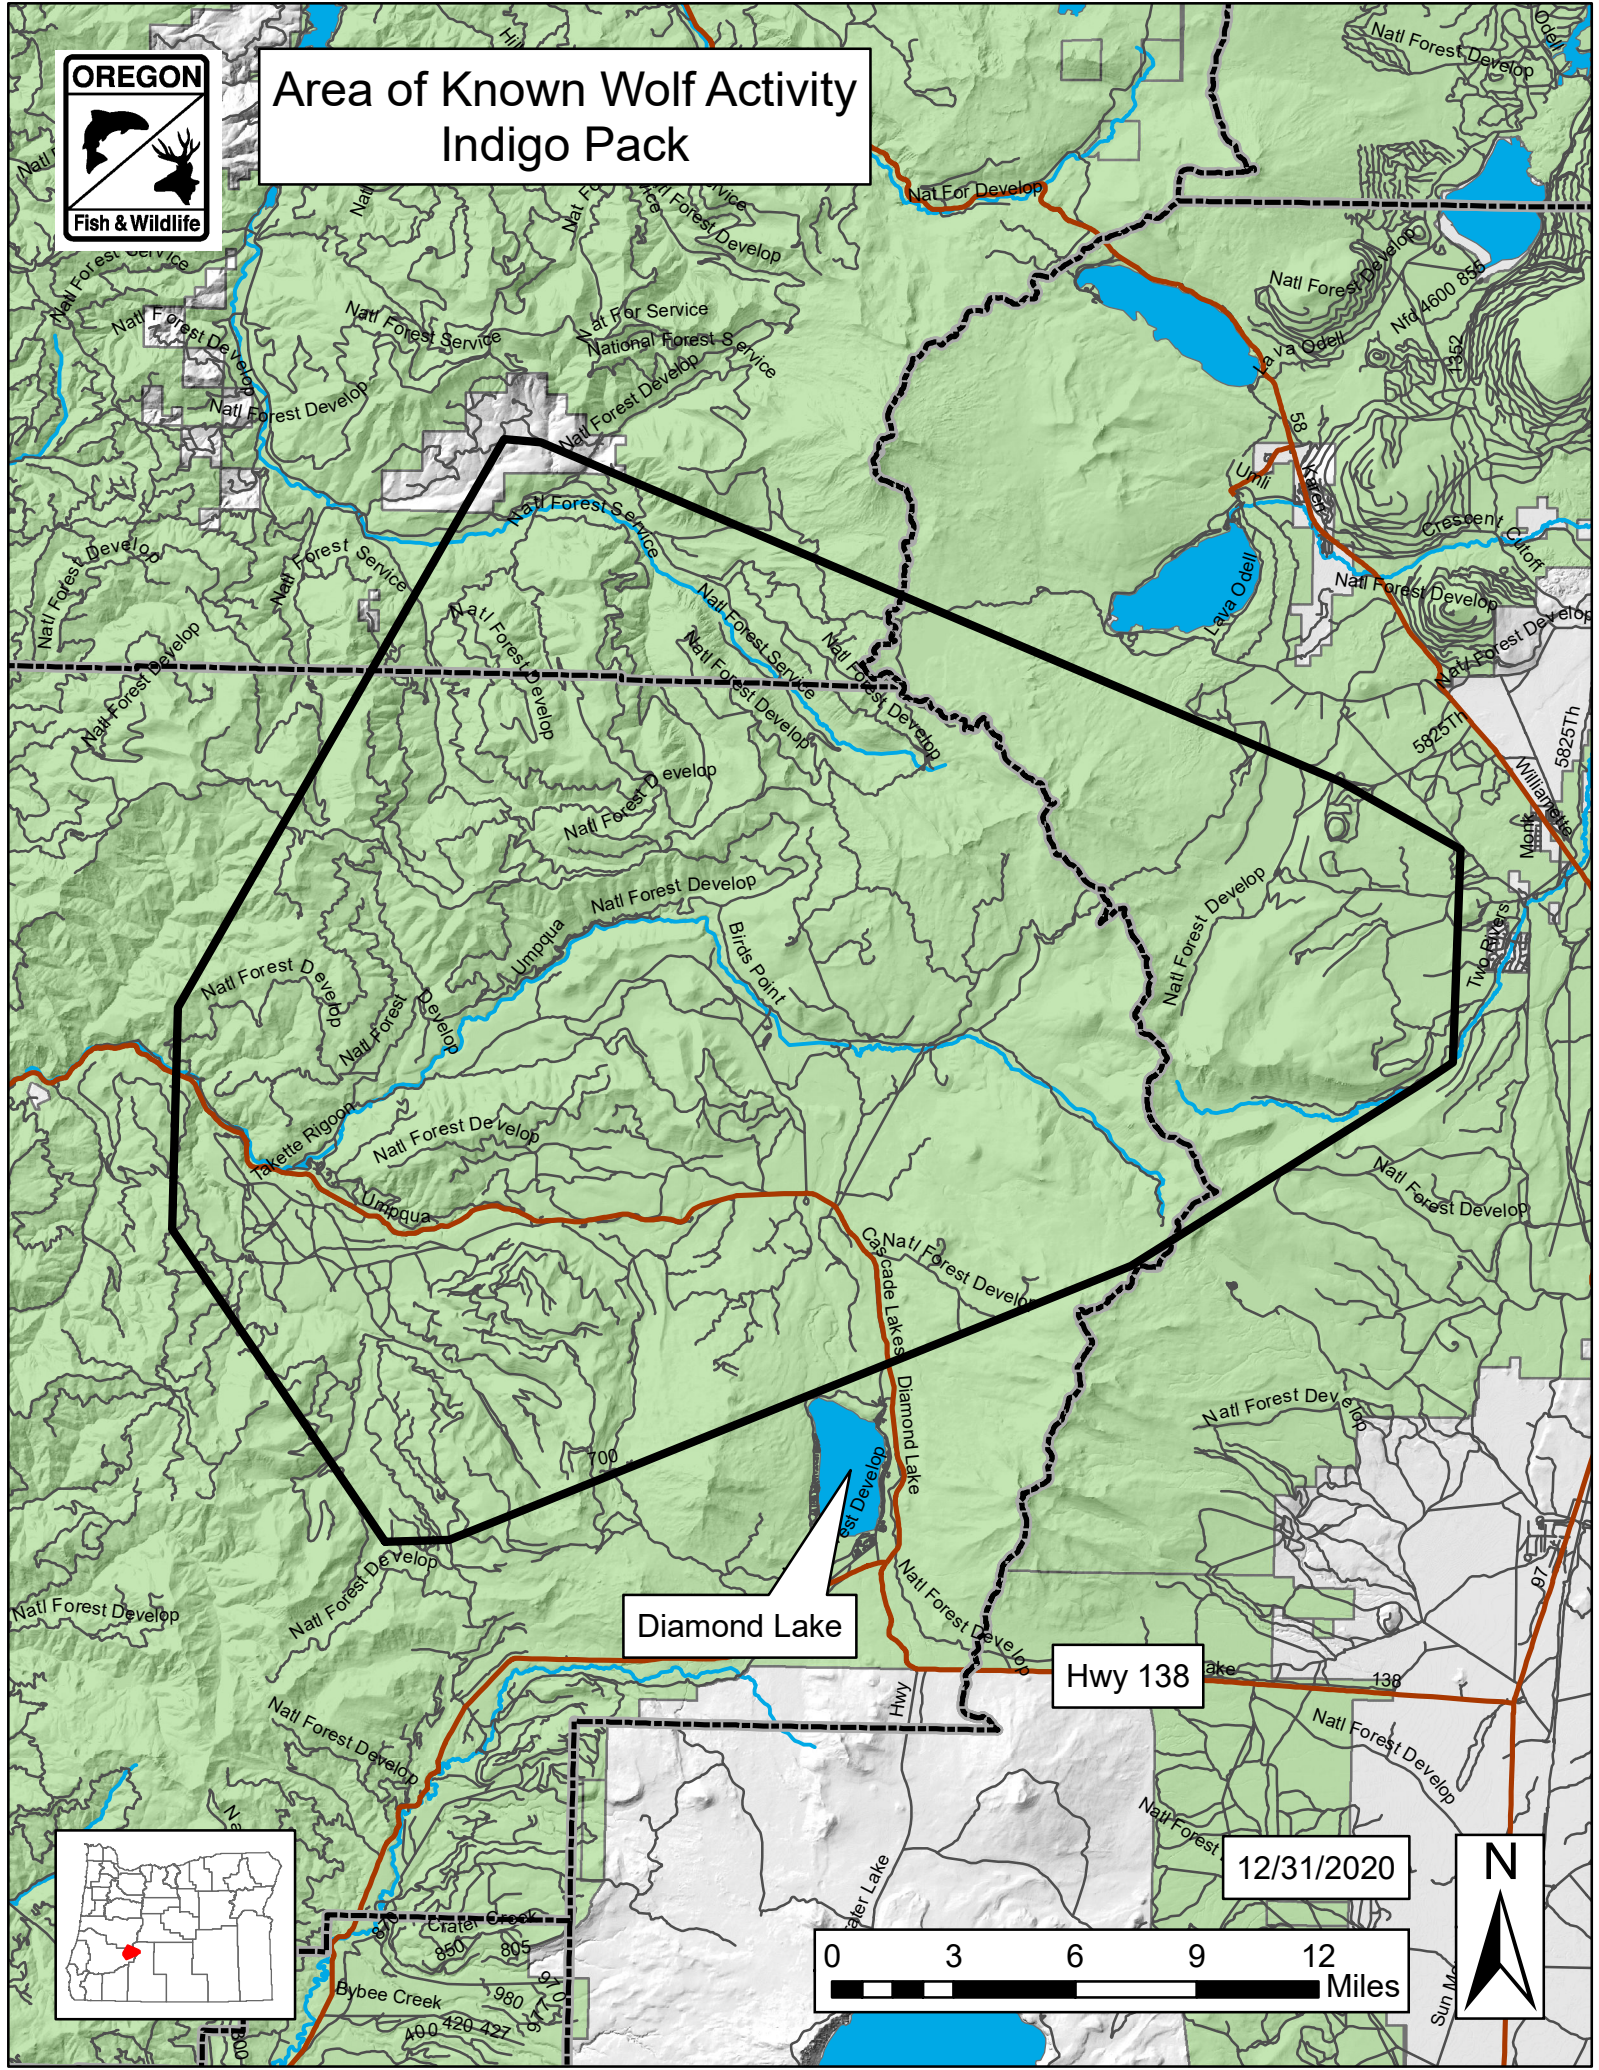

# Area of Known Wolf Activity Indigo Pack

Diamond Lake

Hwy 138

12/31/2020