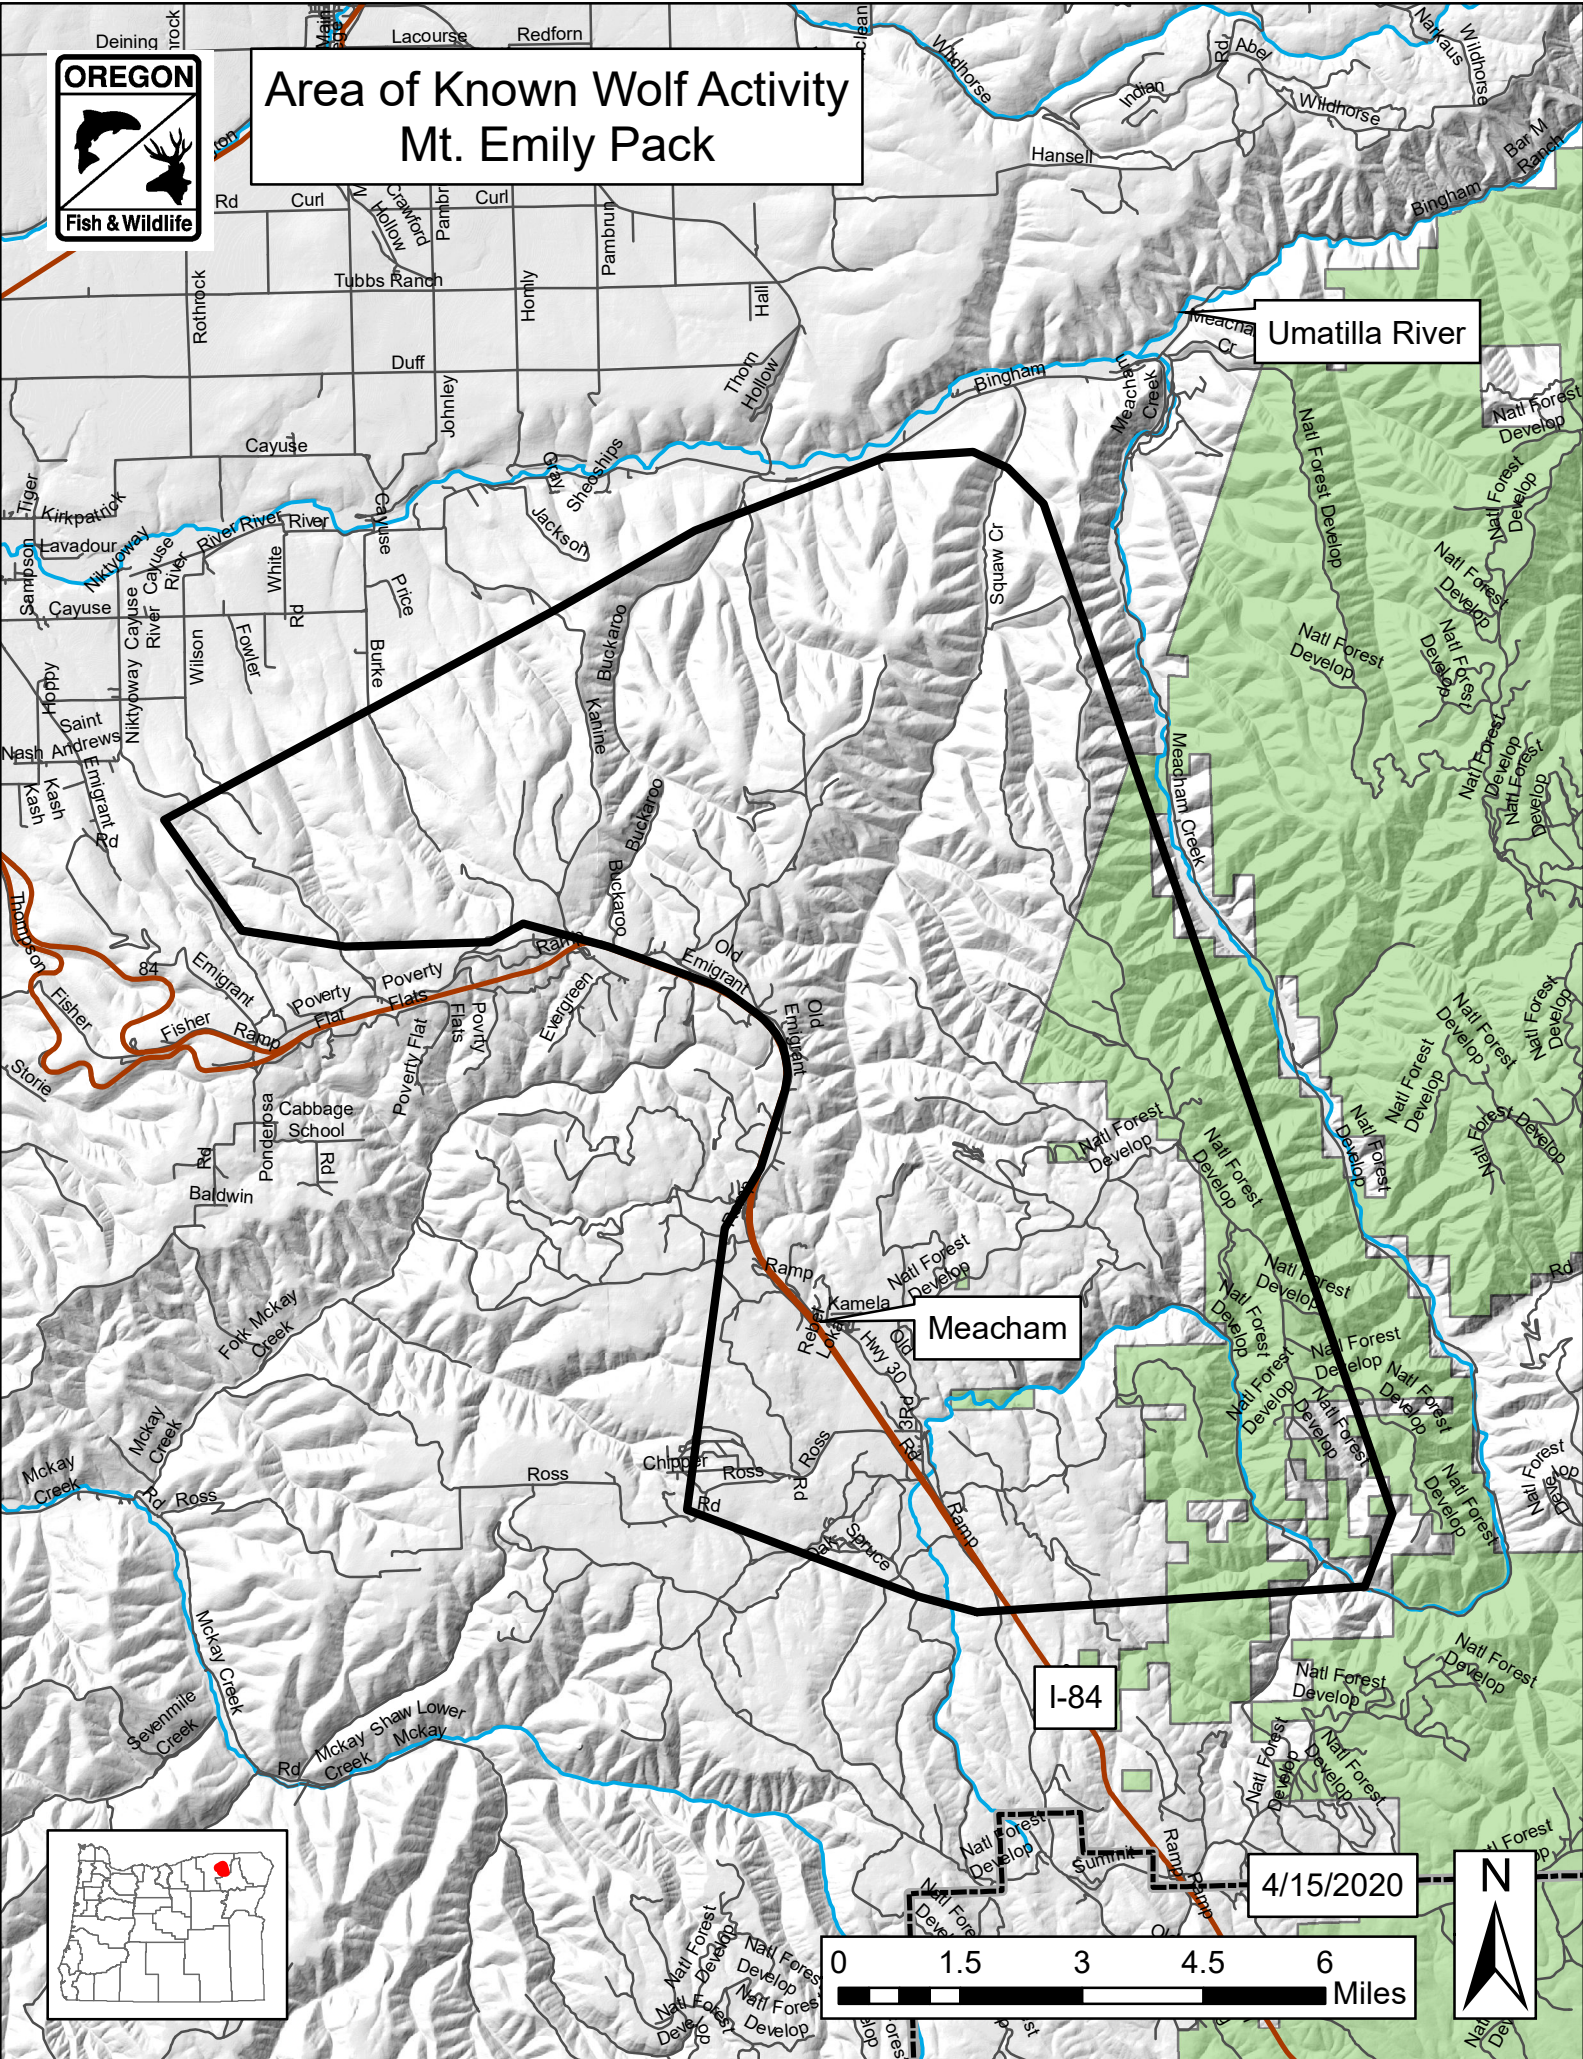

# Area of Known Wolf Activity Mt. Emily Pack

Umatilla River

Meacham

I-84

4/15/2020