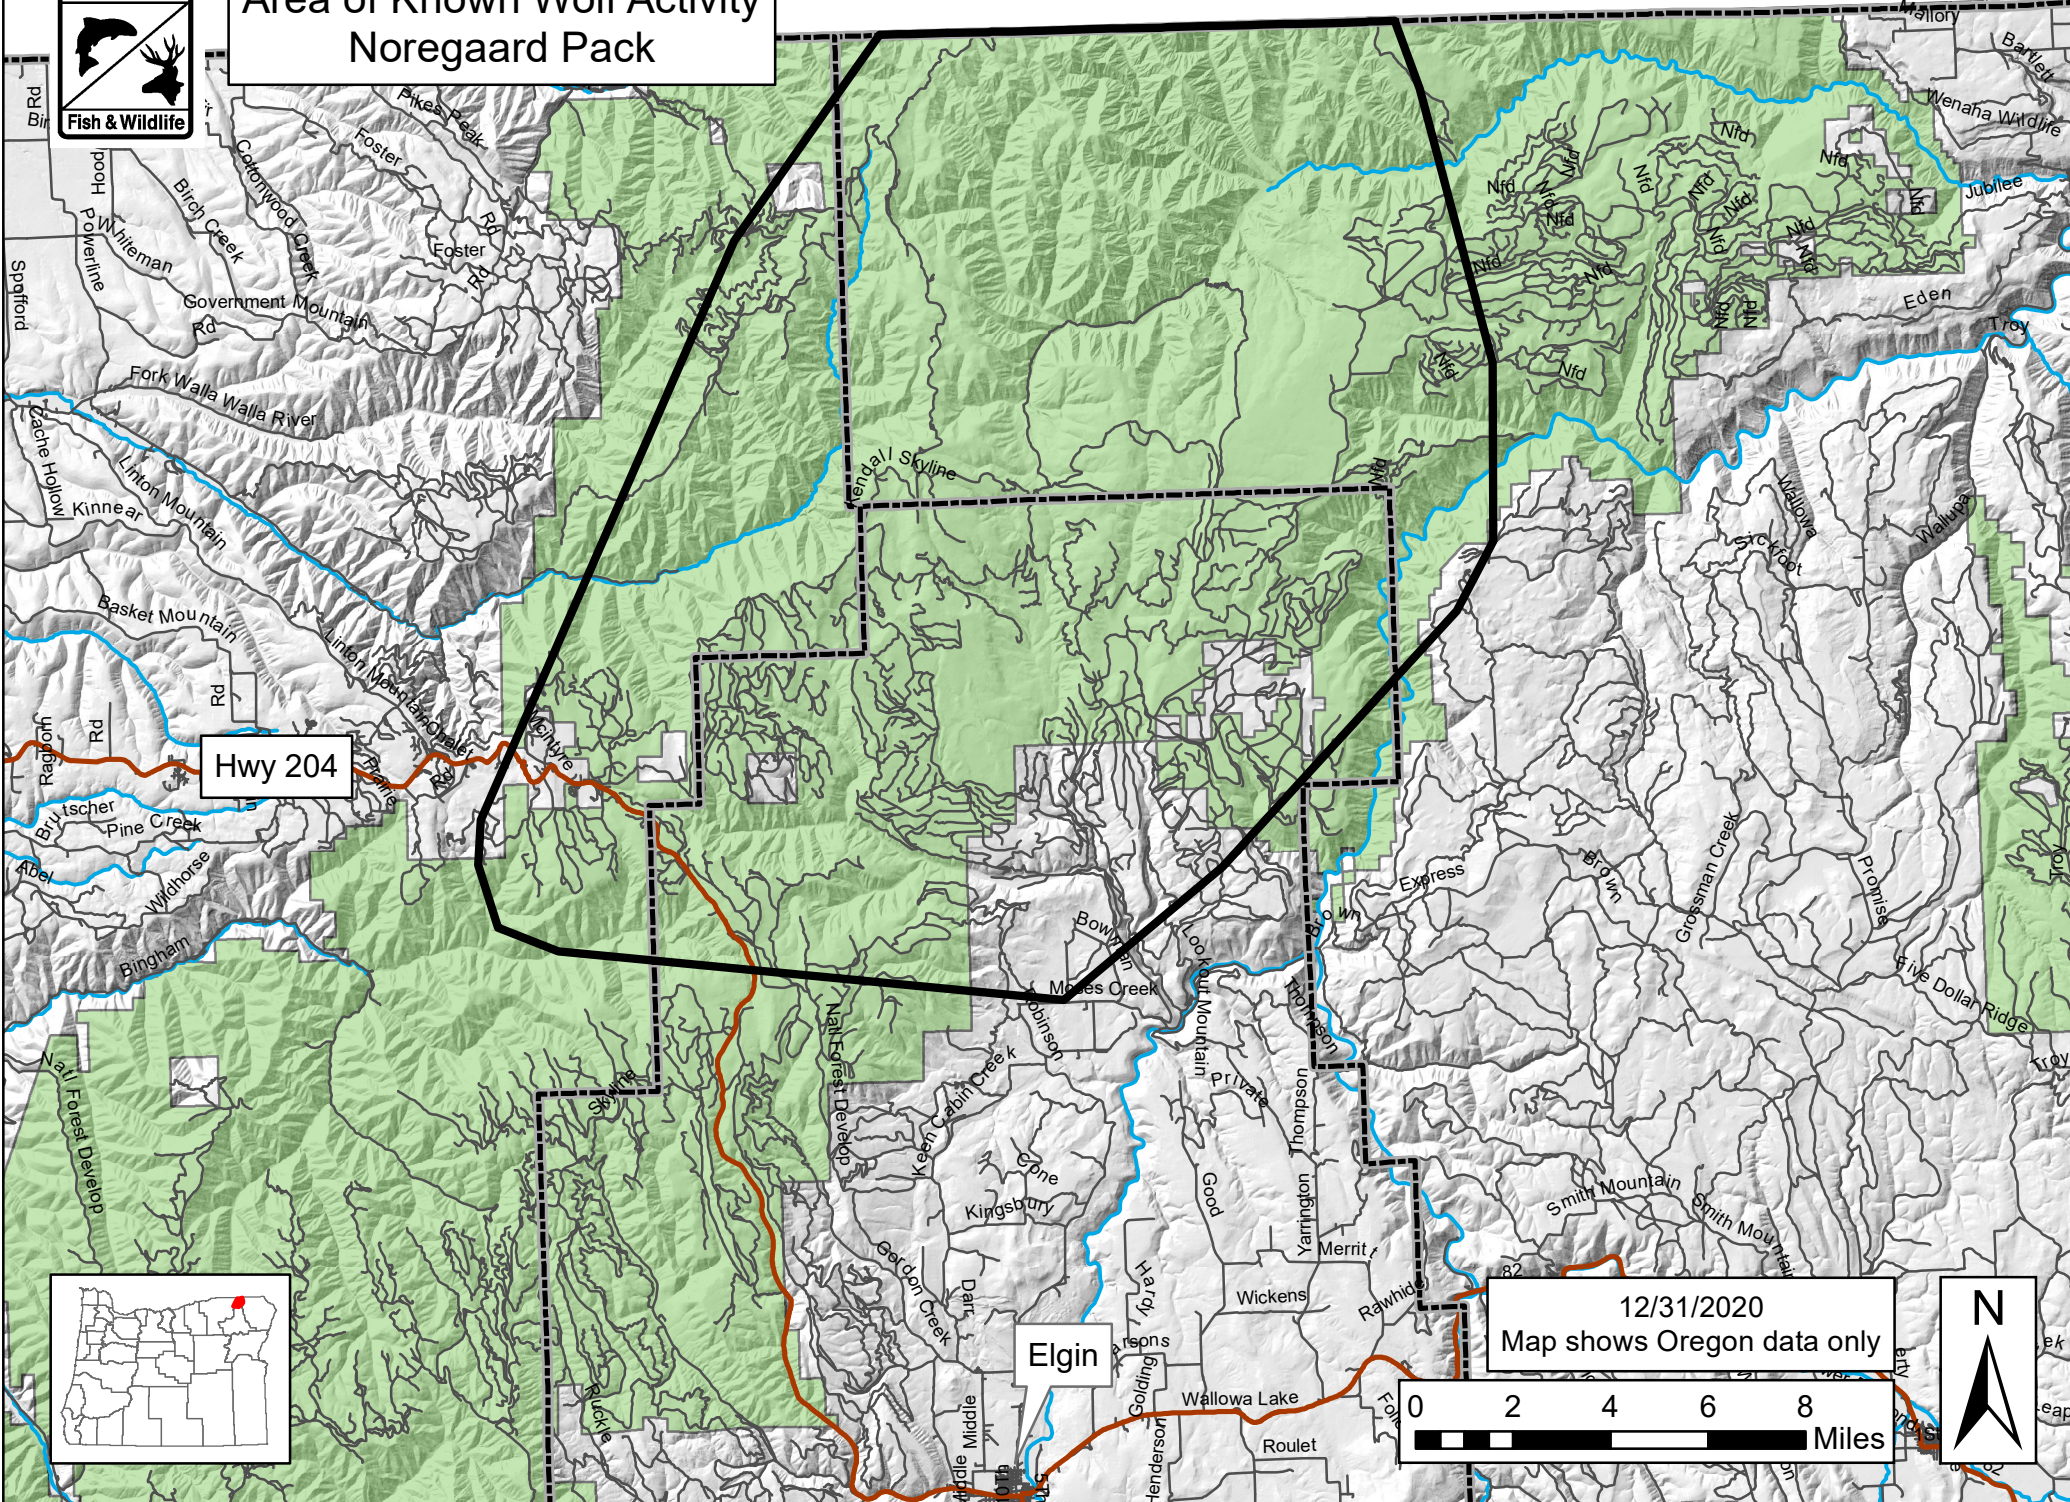

Washington

Area of Known Wolf Activity Noregaard Pack

Hwy 204

Elgin

12/31/2020
Map shows Oregon data only