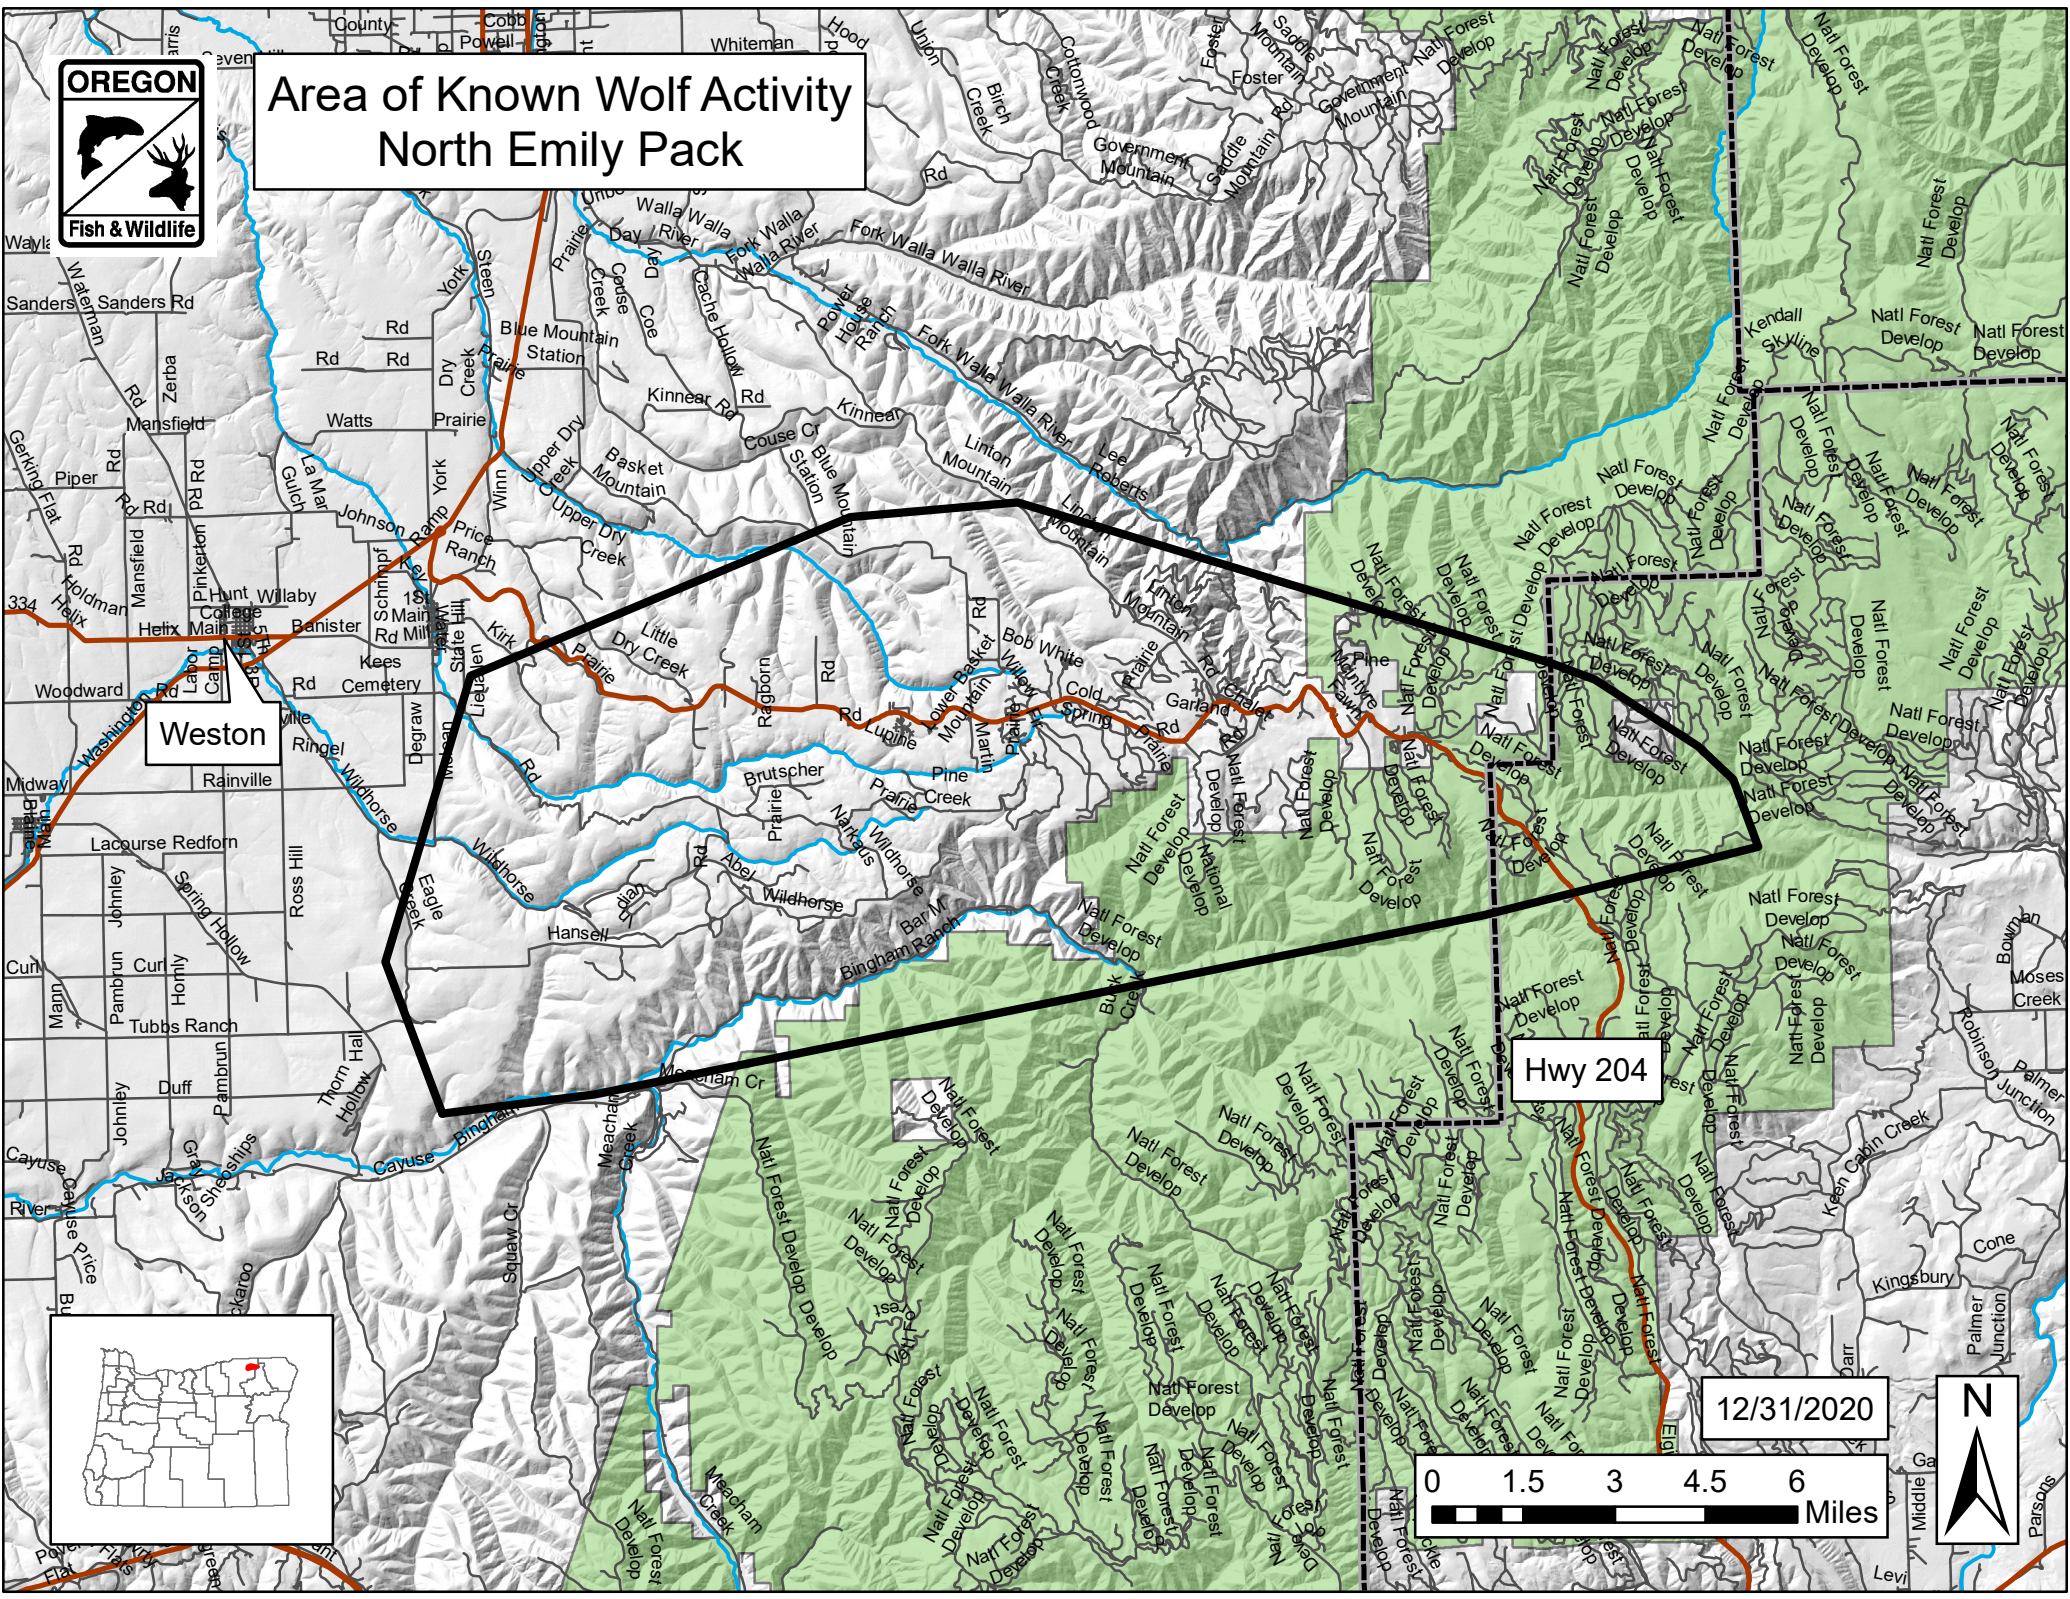

Area of Known Wolf Activity North Emily Pack

12/31/2020