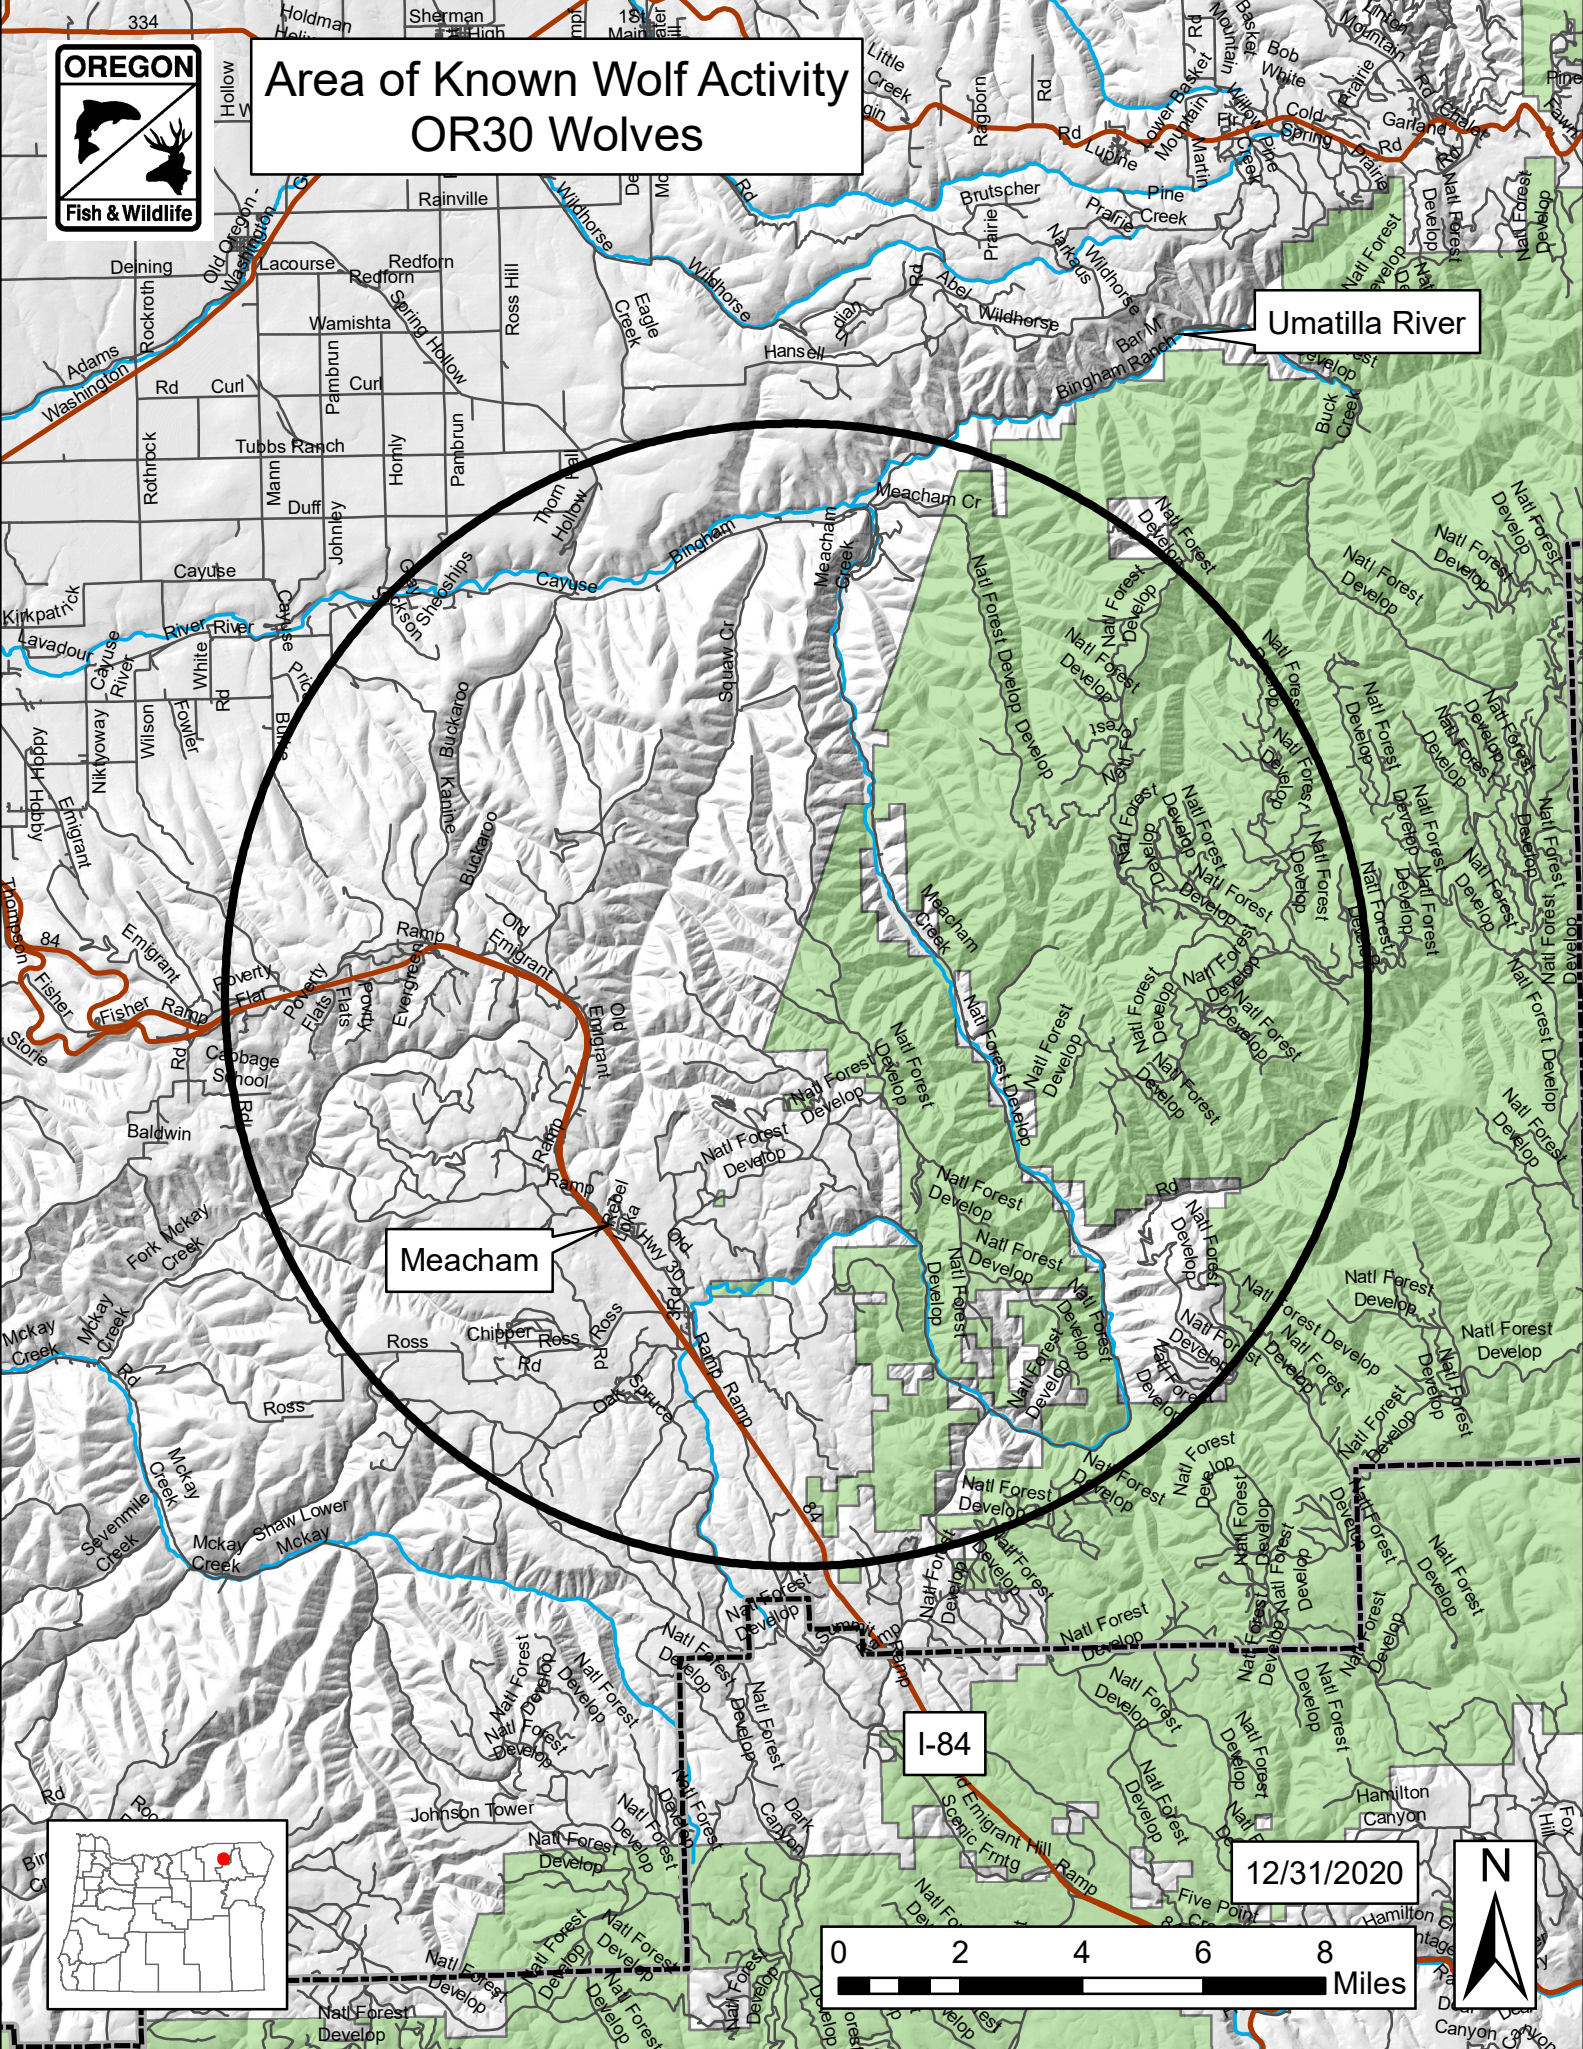

Area of Known Wolf Activity OR30 Wolves

Umatilla River

Meacham

I-84

12/31/2020