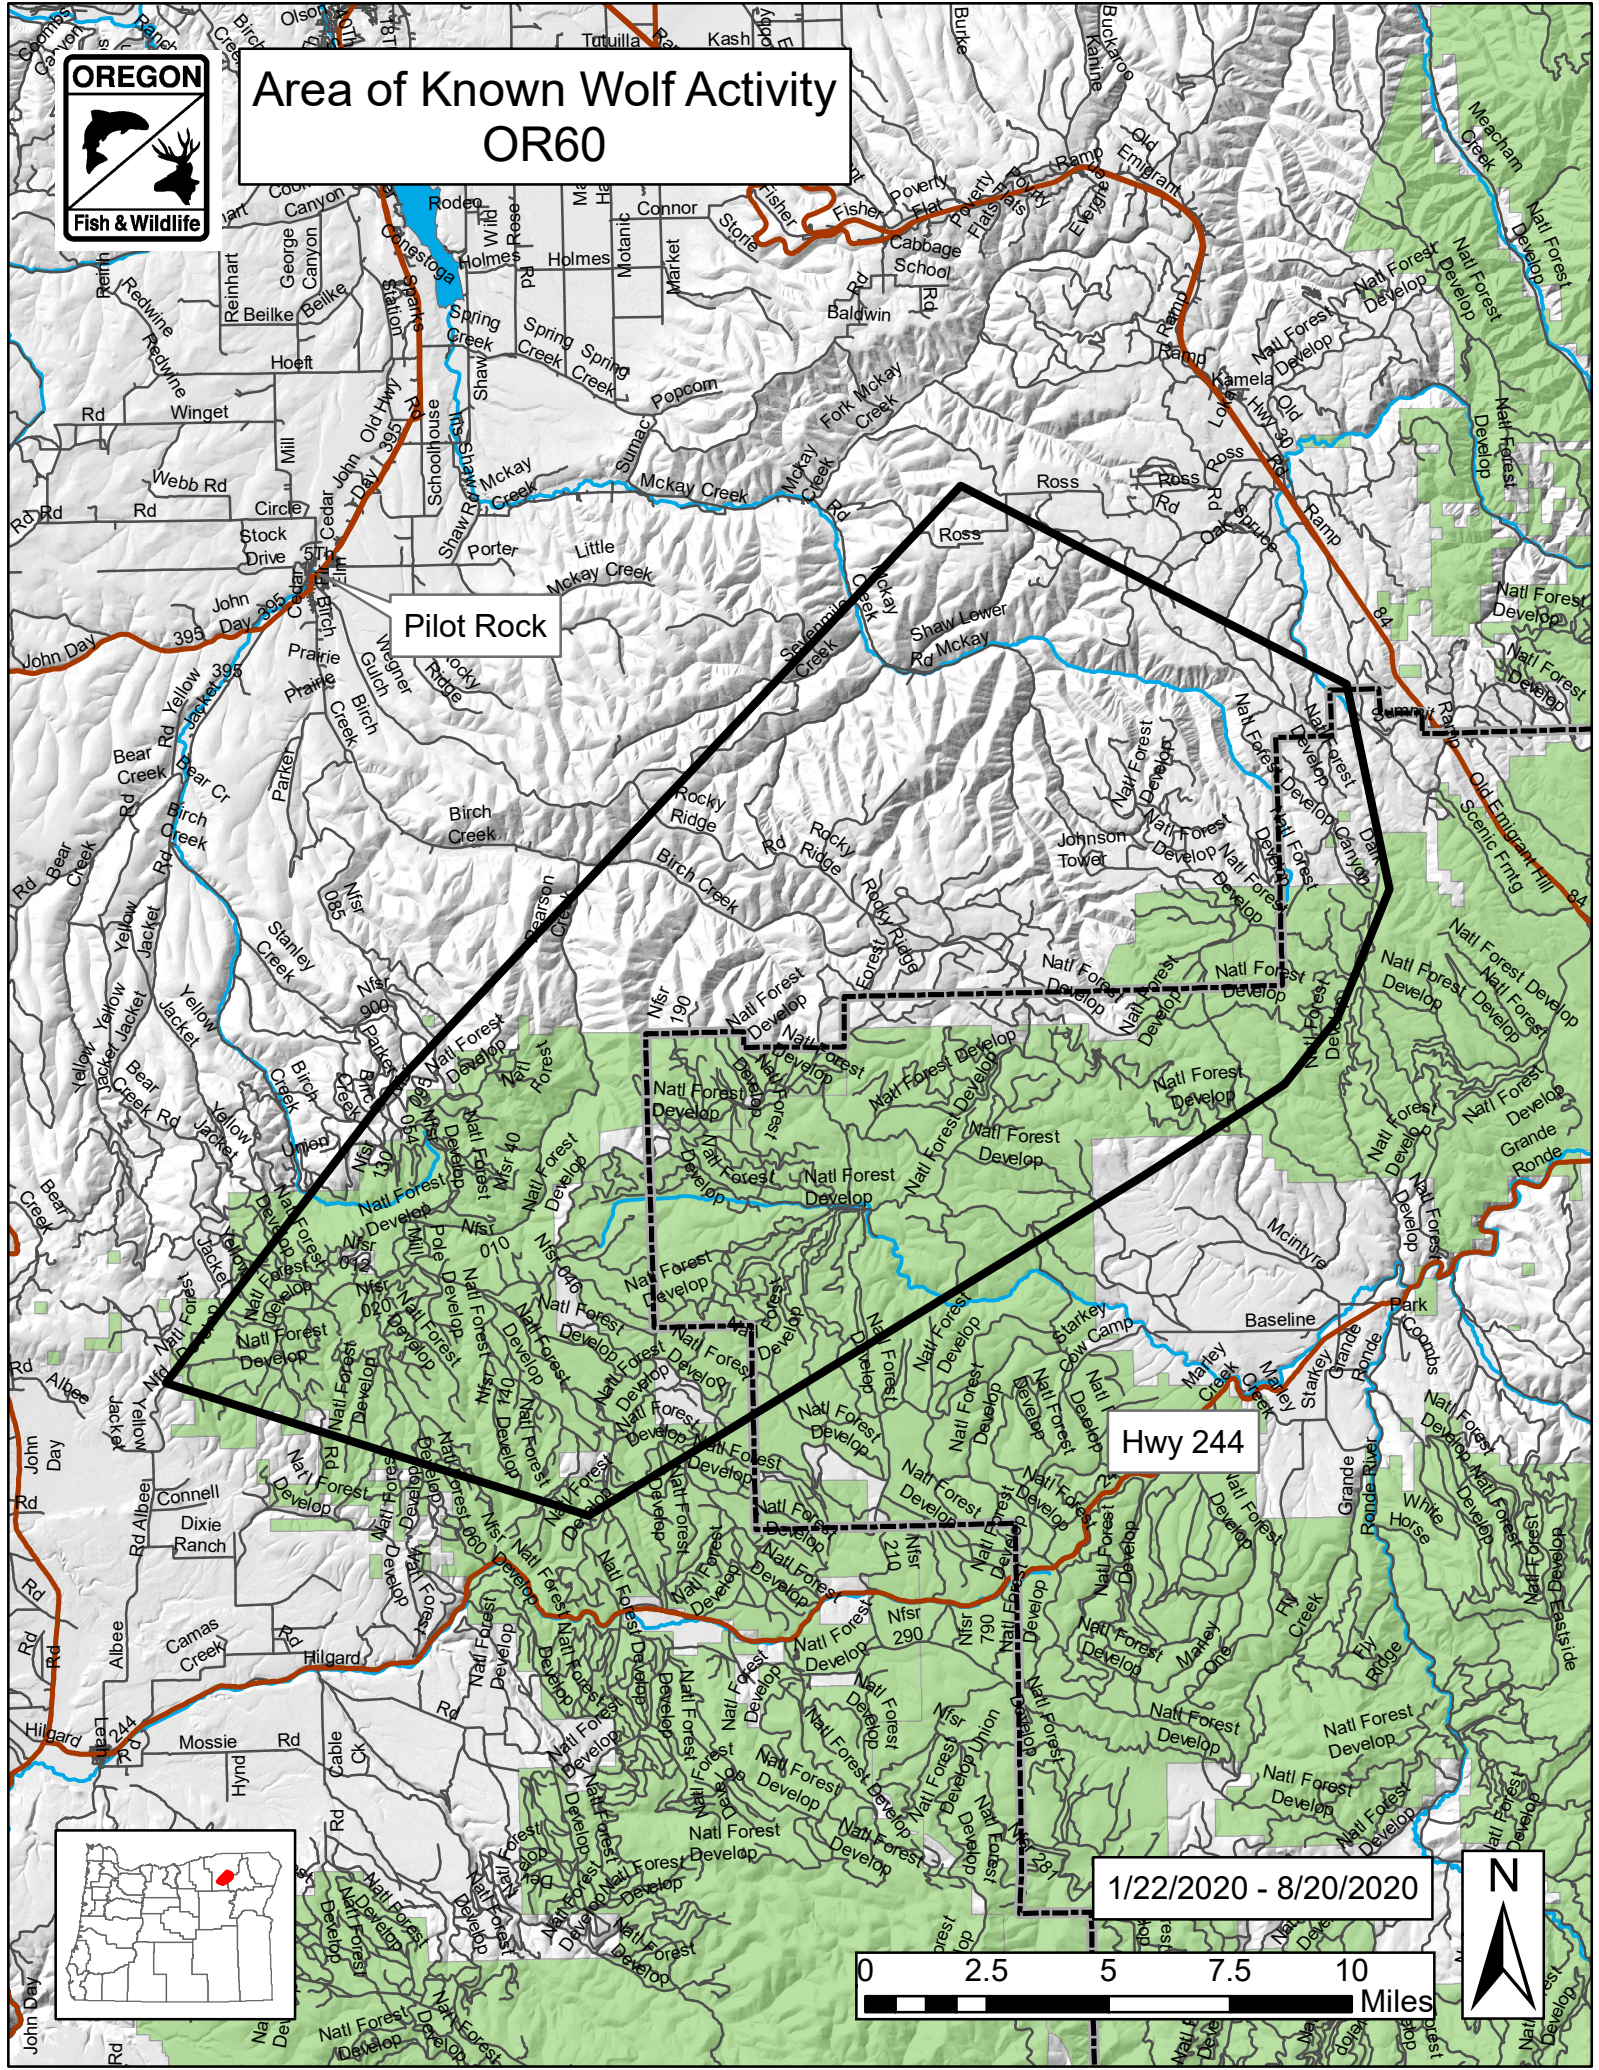

Area of Known Wolf Activity OR60

Pilot Rock

Hwy 244

1/22/2020 - 8/20/2020