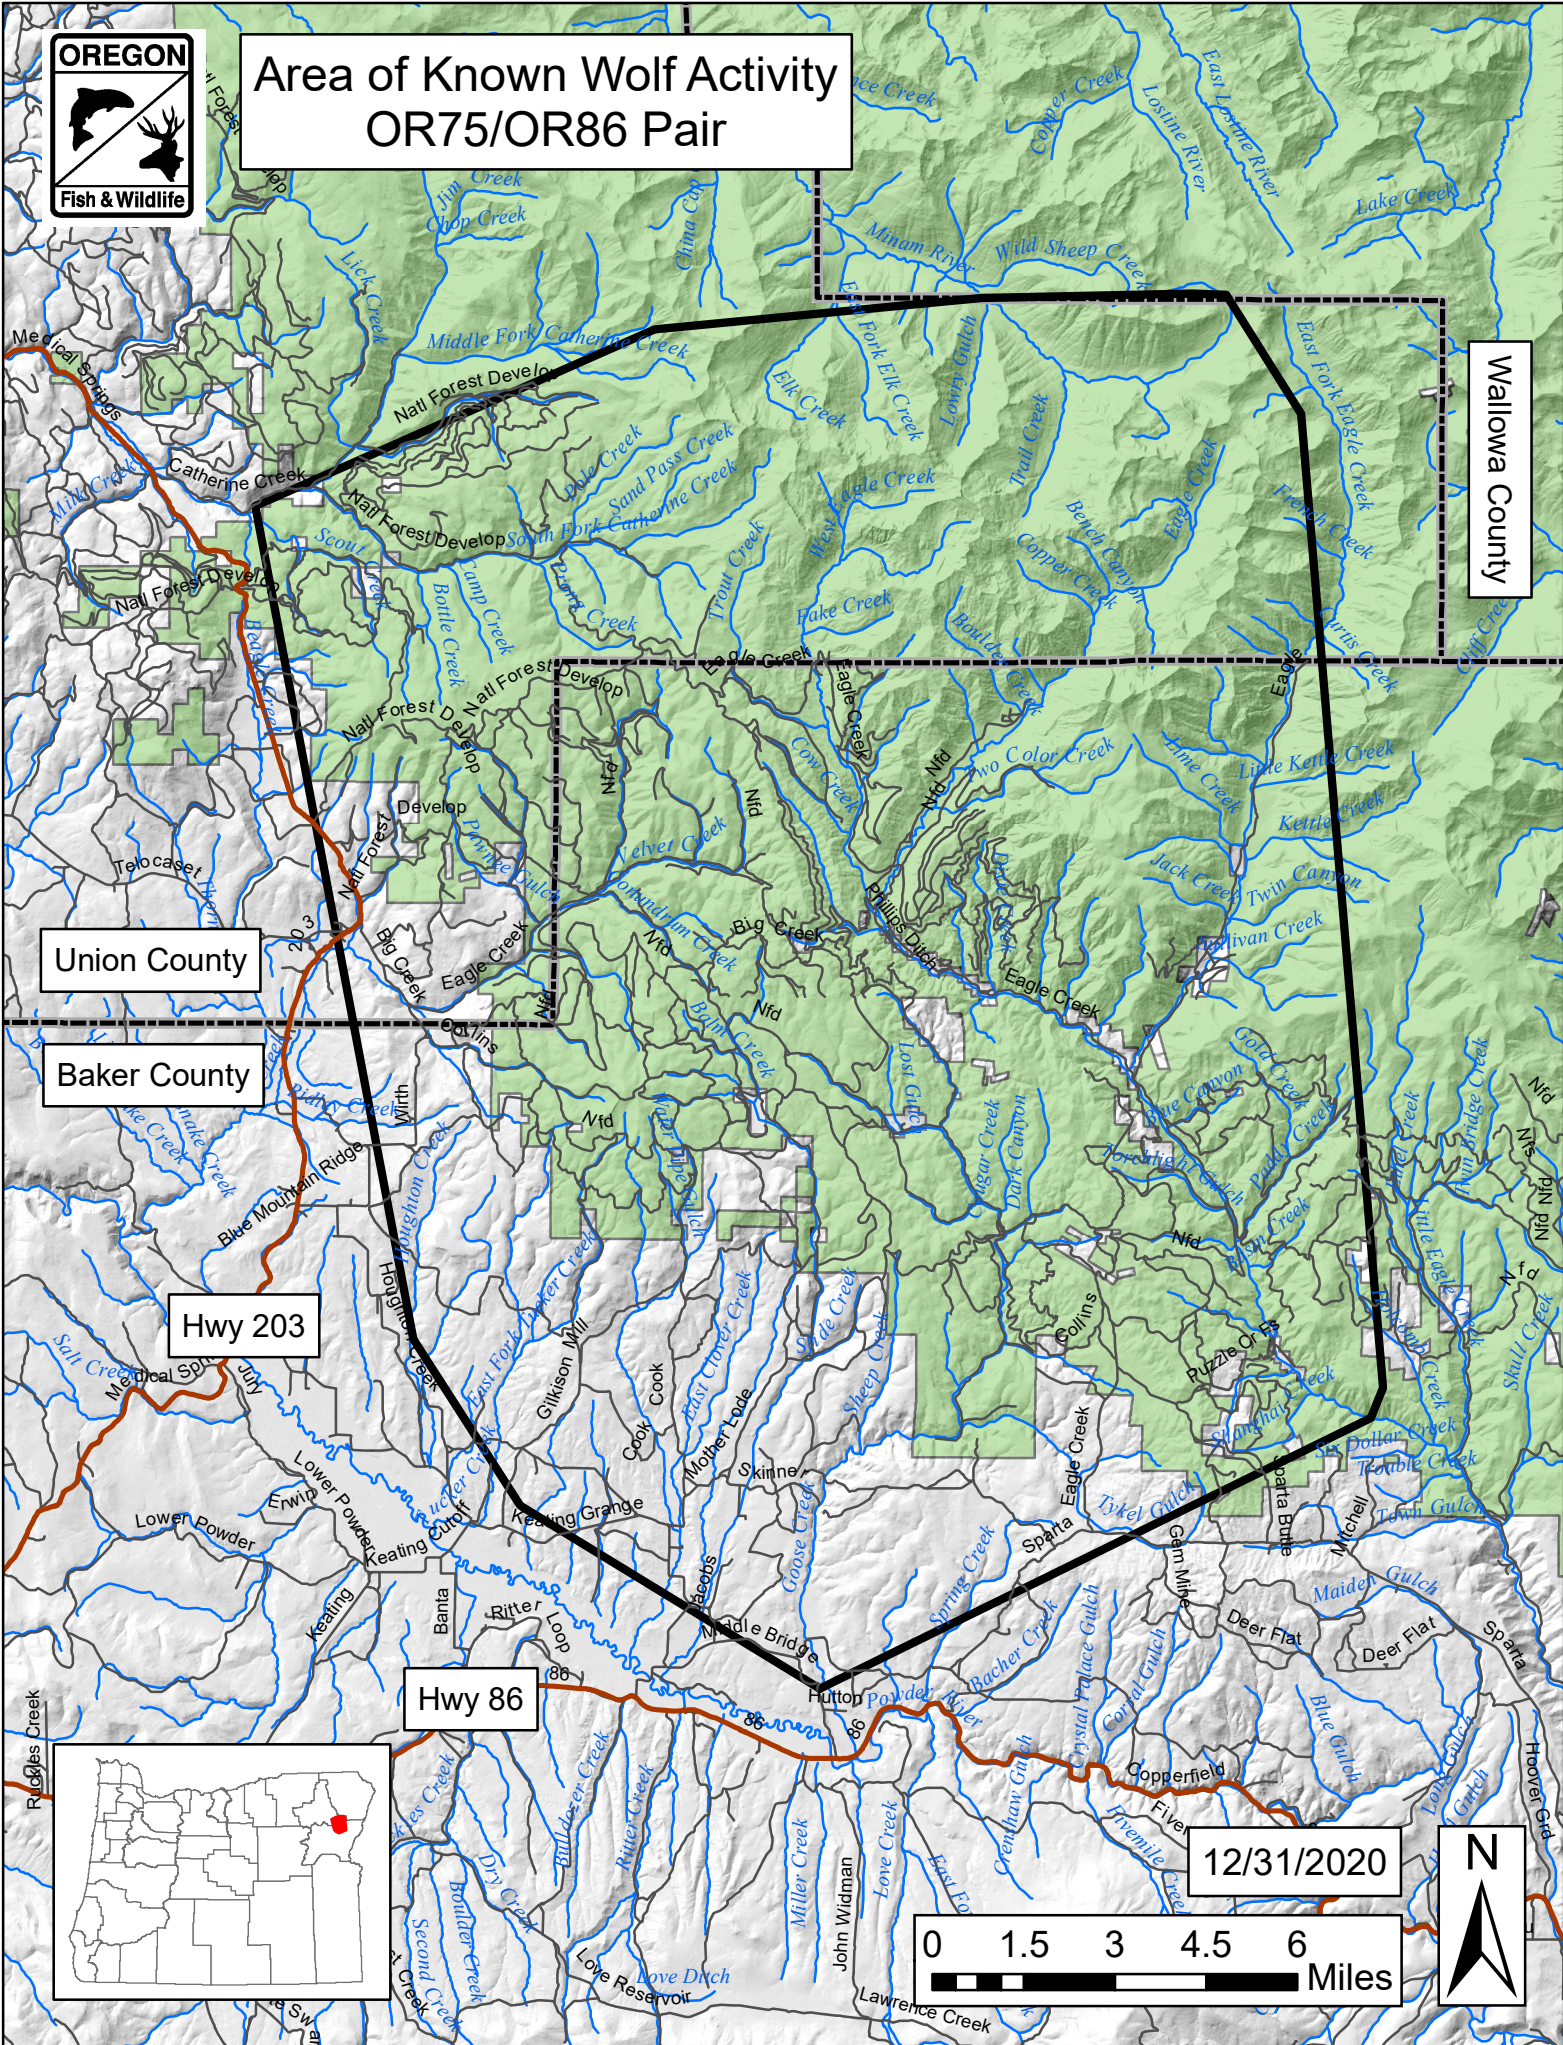

Area of Known Wolf Activity OR75/OR86 Pair

Wallowa County

Union County

Baker County

Hwy 203

Hwy 86

12/31/2020

0 1.5 3 4.5 6 Miles