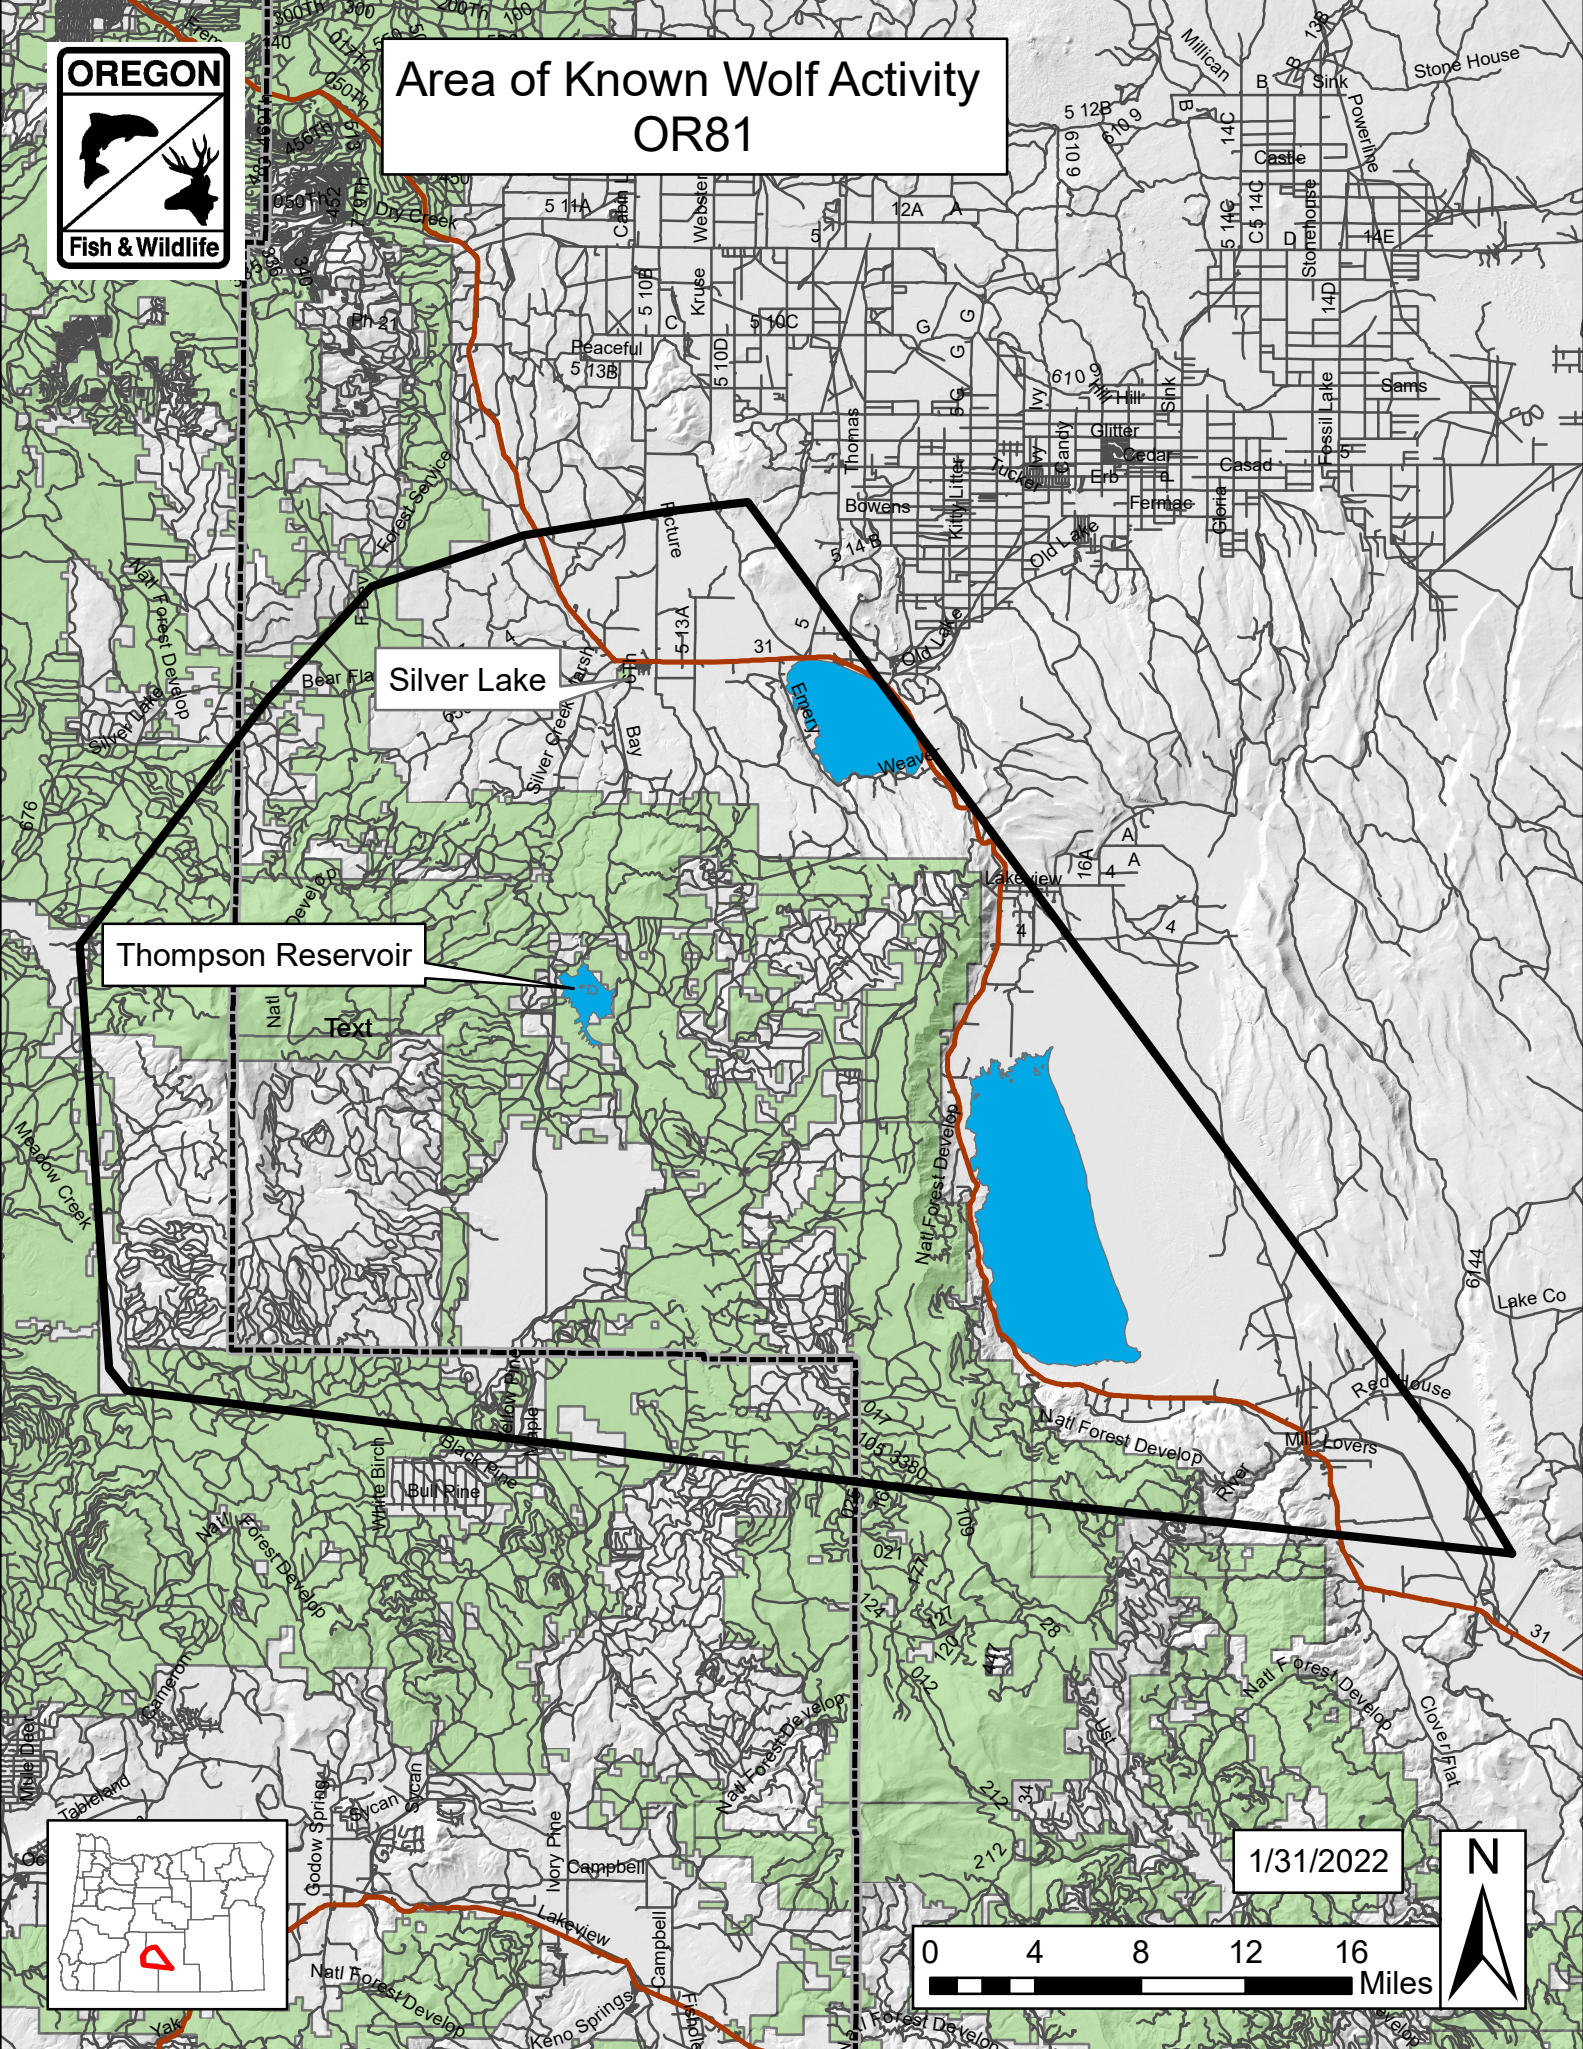

# Area of Known Wolf Activity OR81

Thompson Reservoir

Silver Lake

1/31/2022