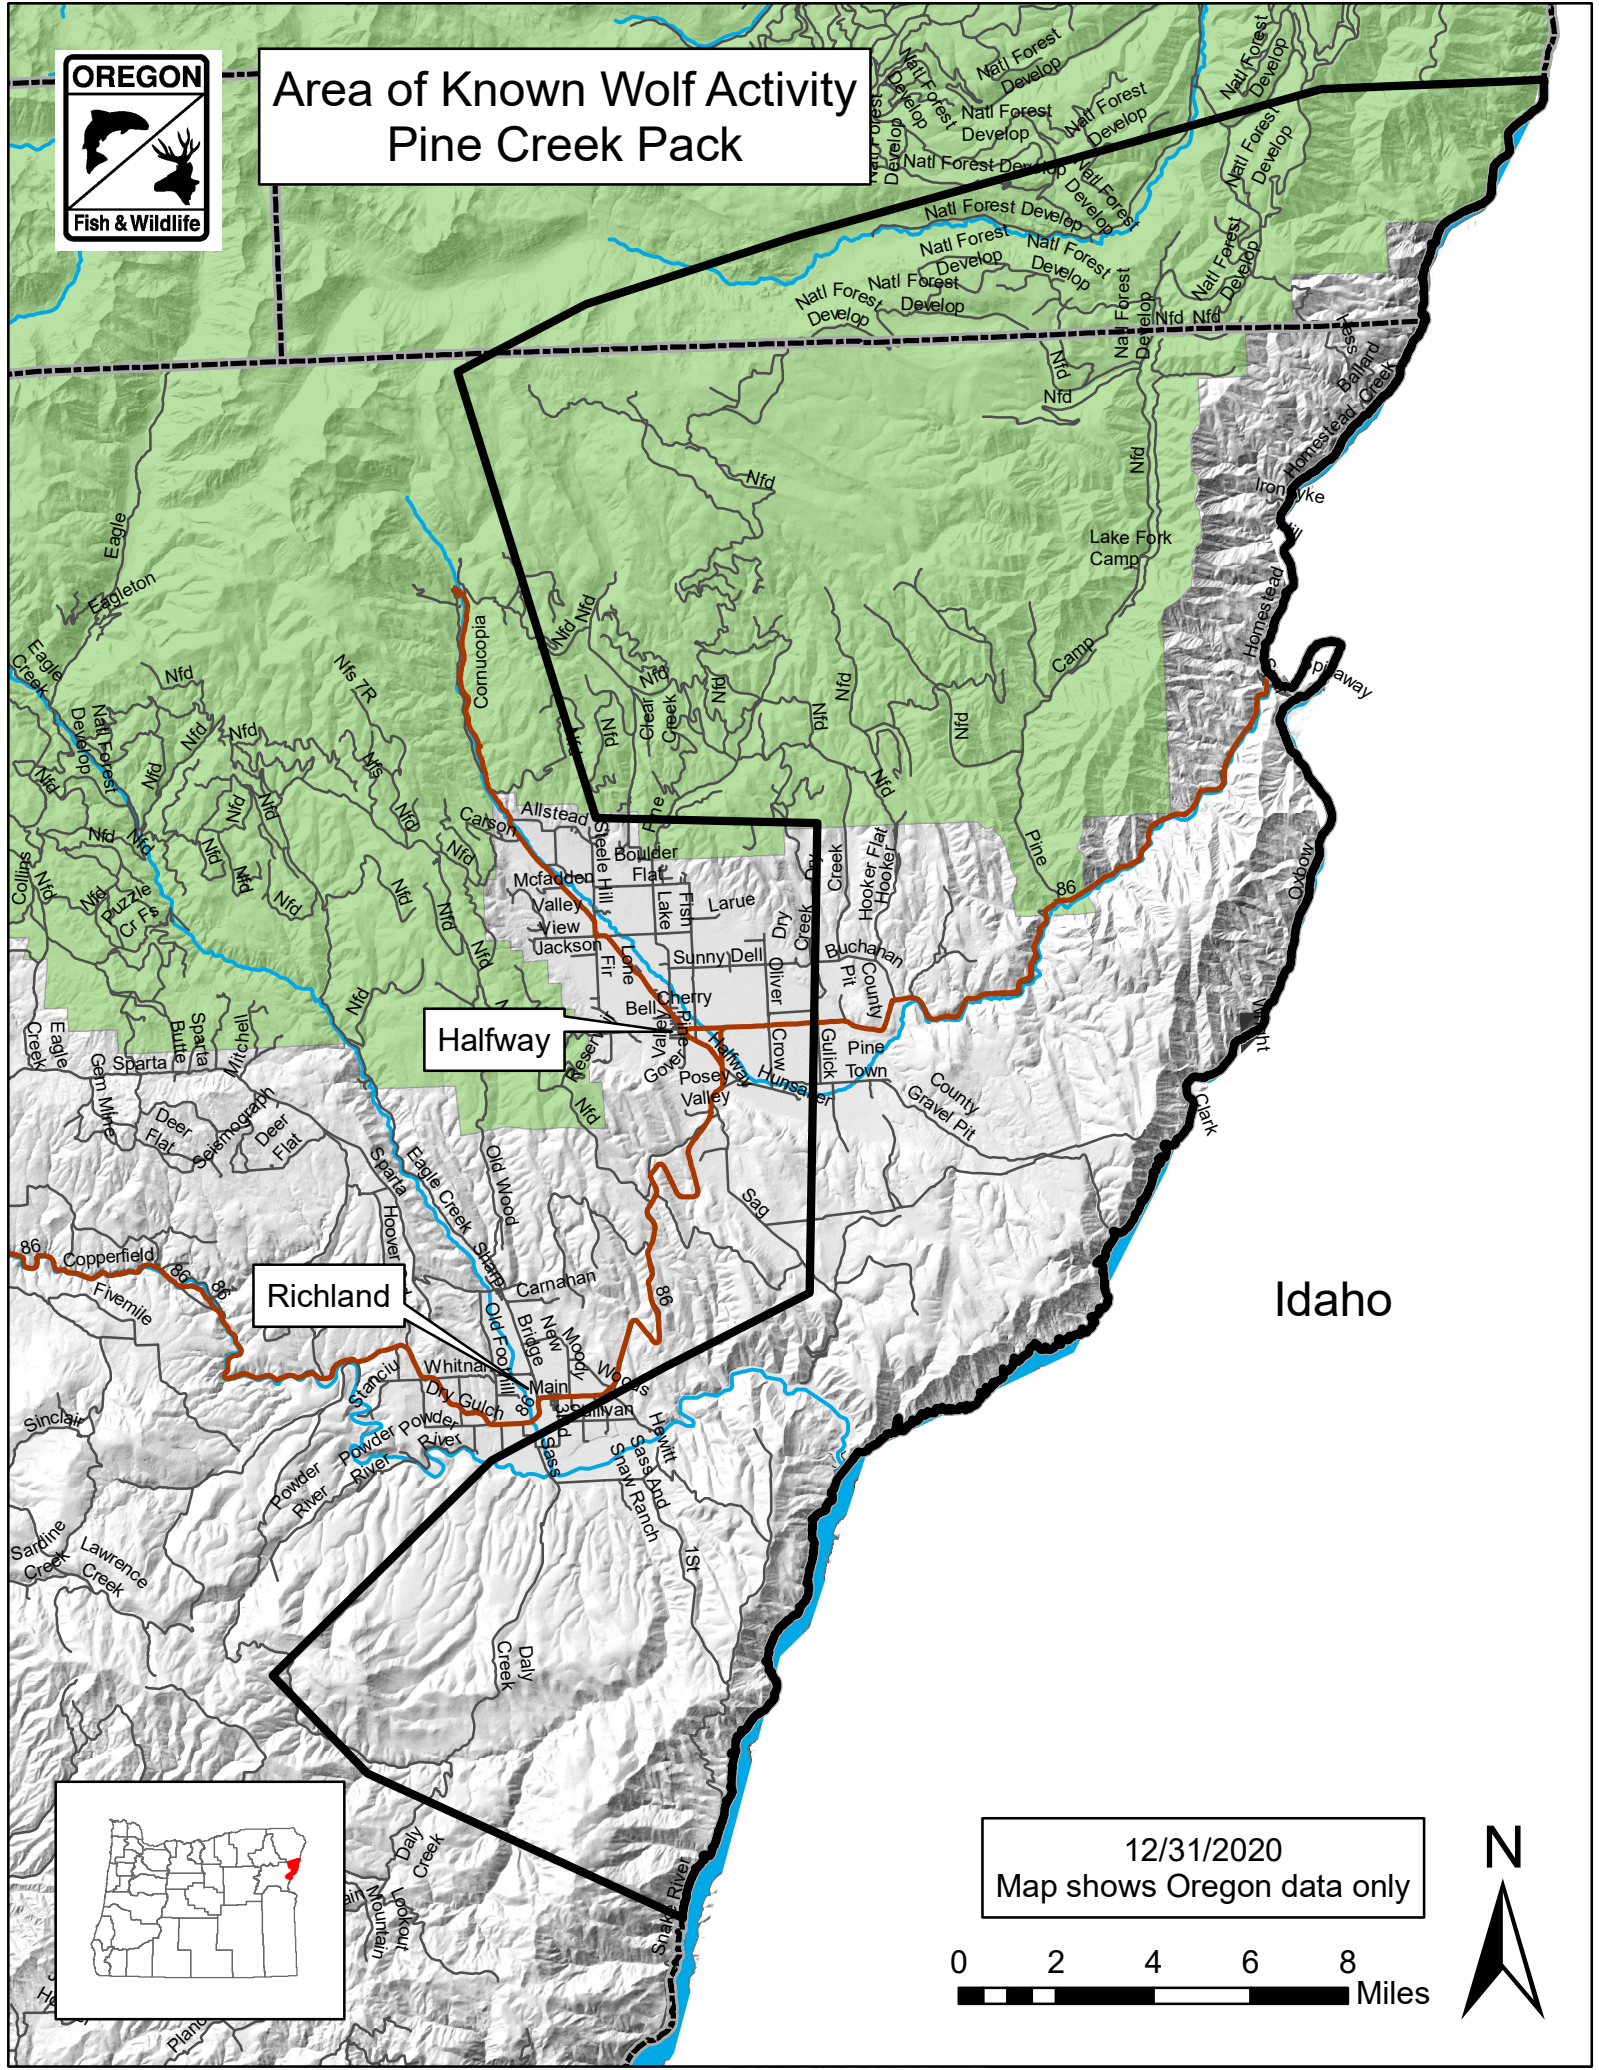

Area of Known Wolf Activity Pine Creek Pack

12/31/2020
Map shows Oregon data only