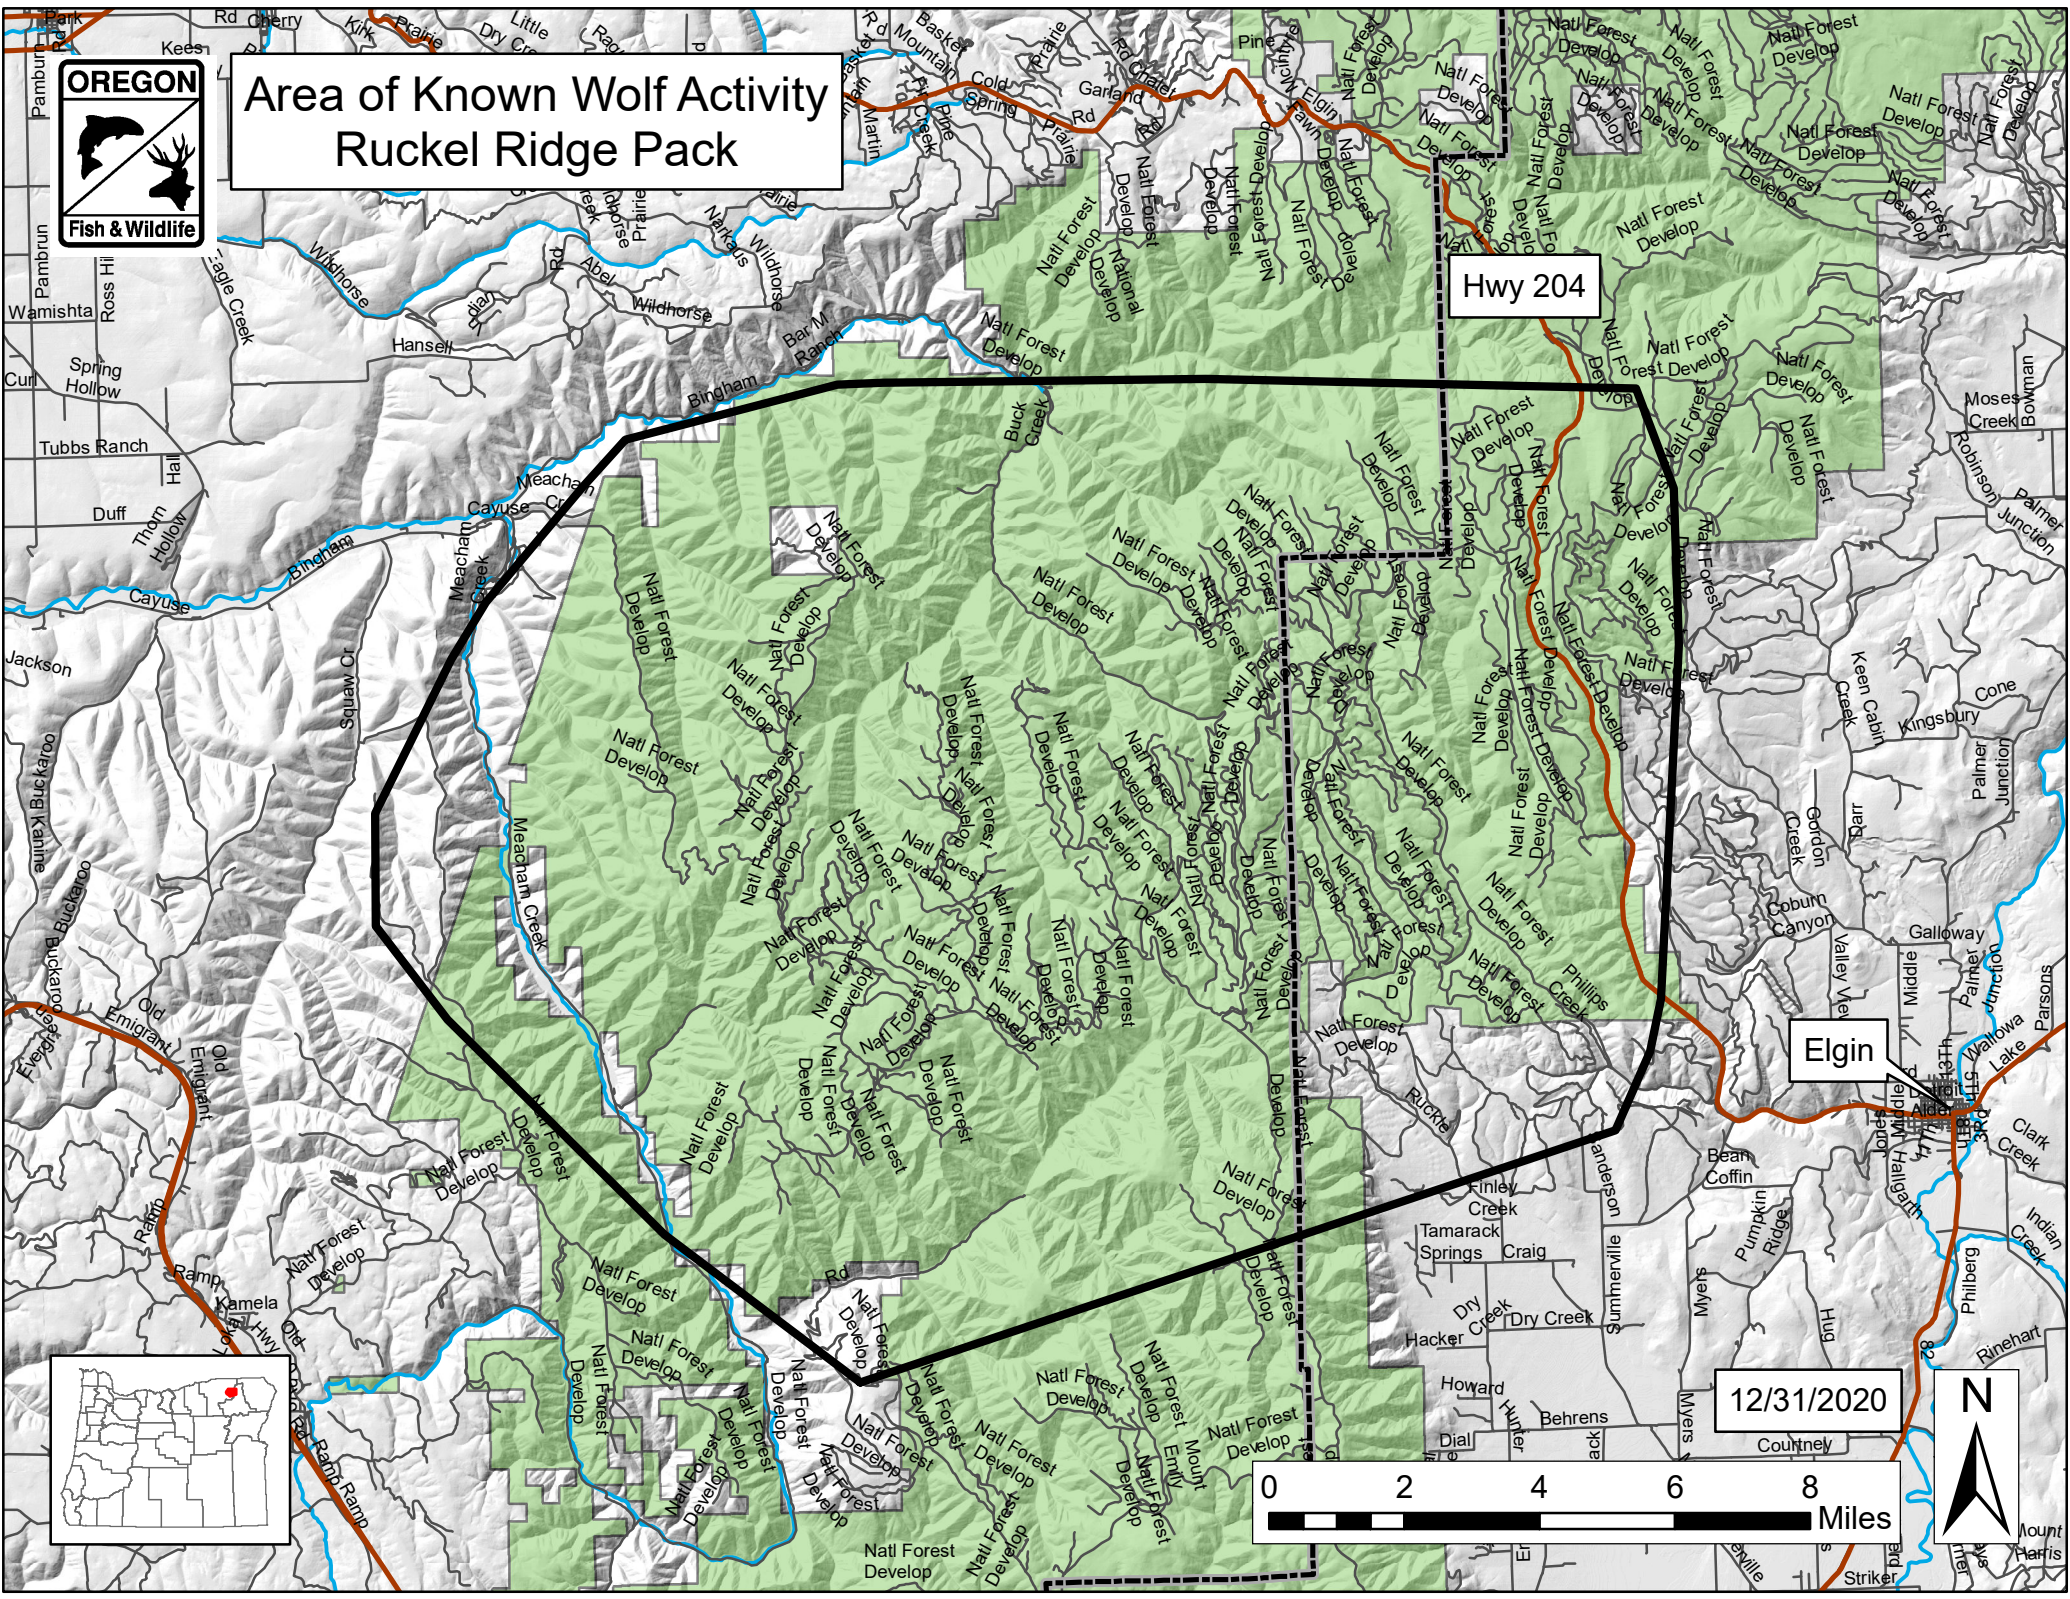

Area of Known Wolf Activity Ruckel Ridge Pack

Hwy 204

Elgin

12/31/2020