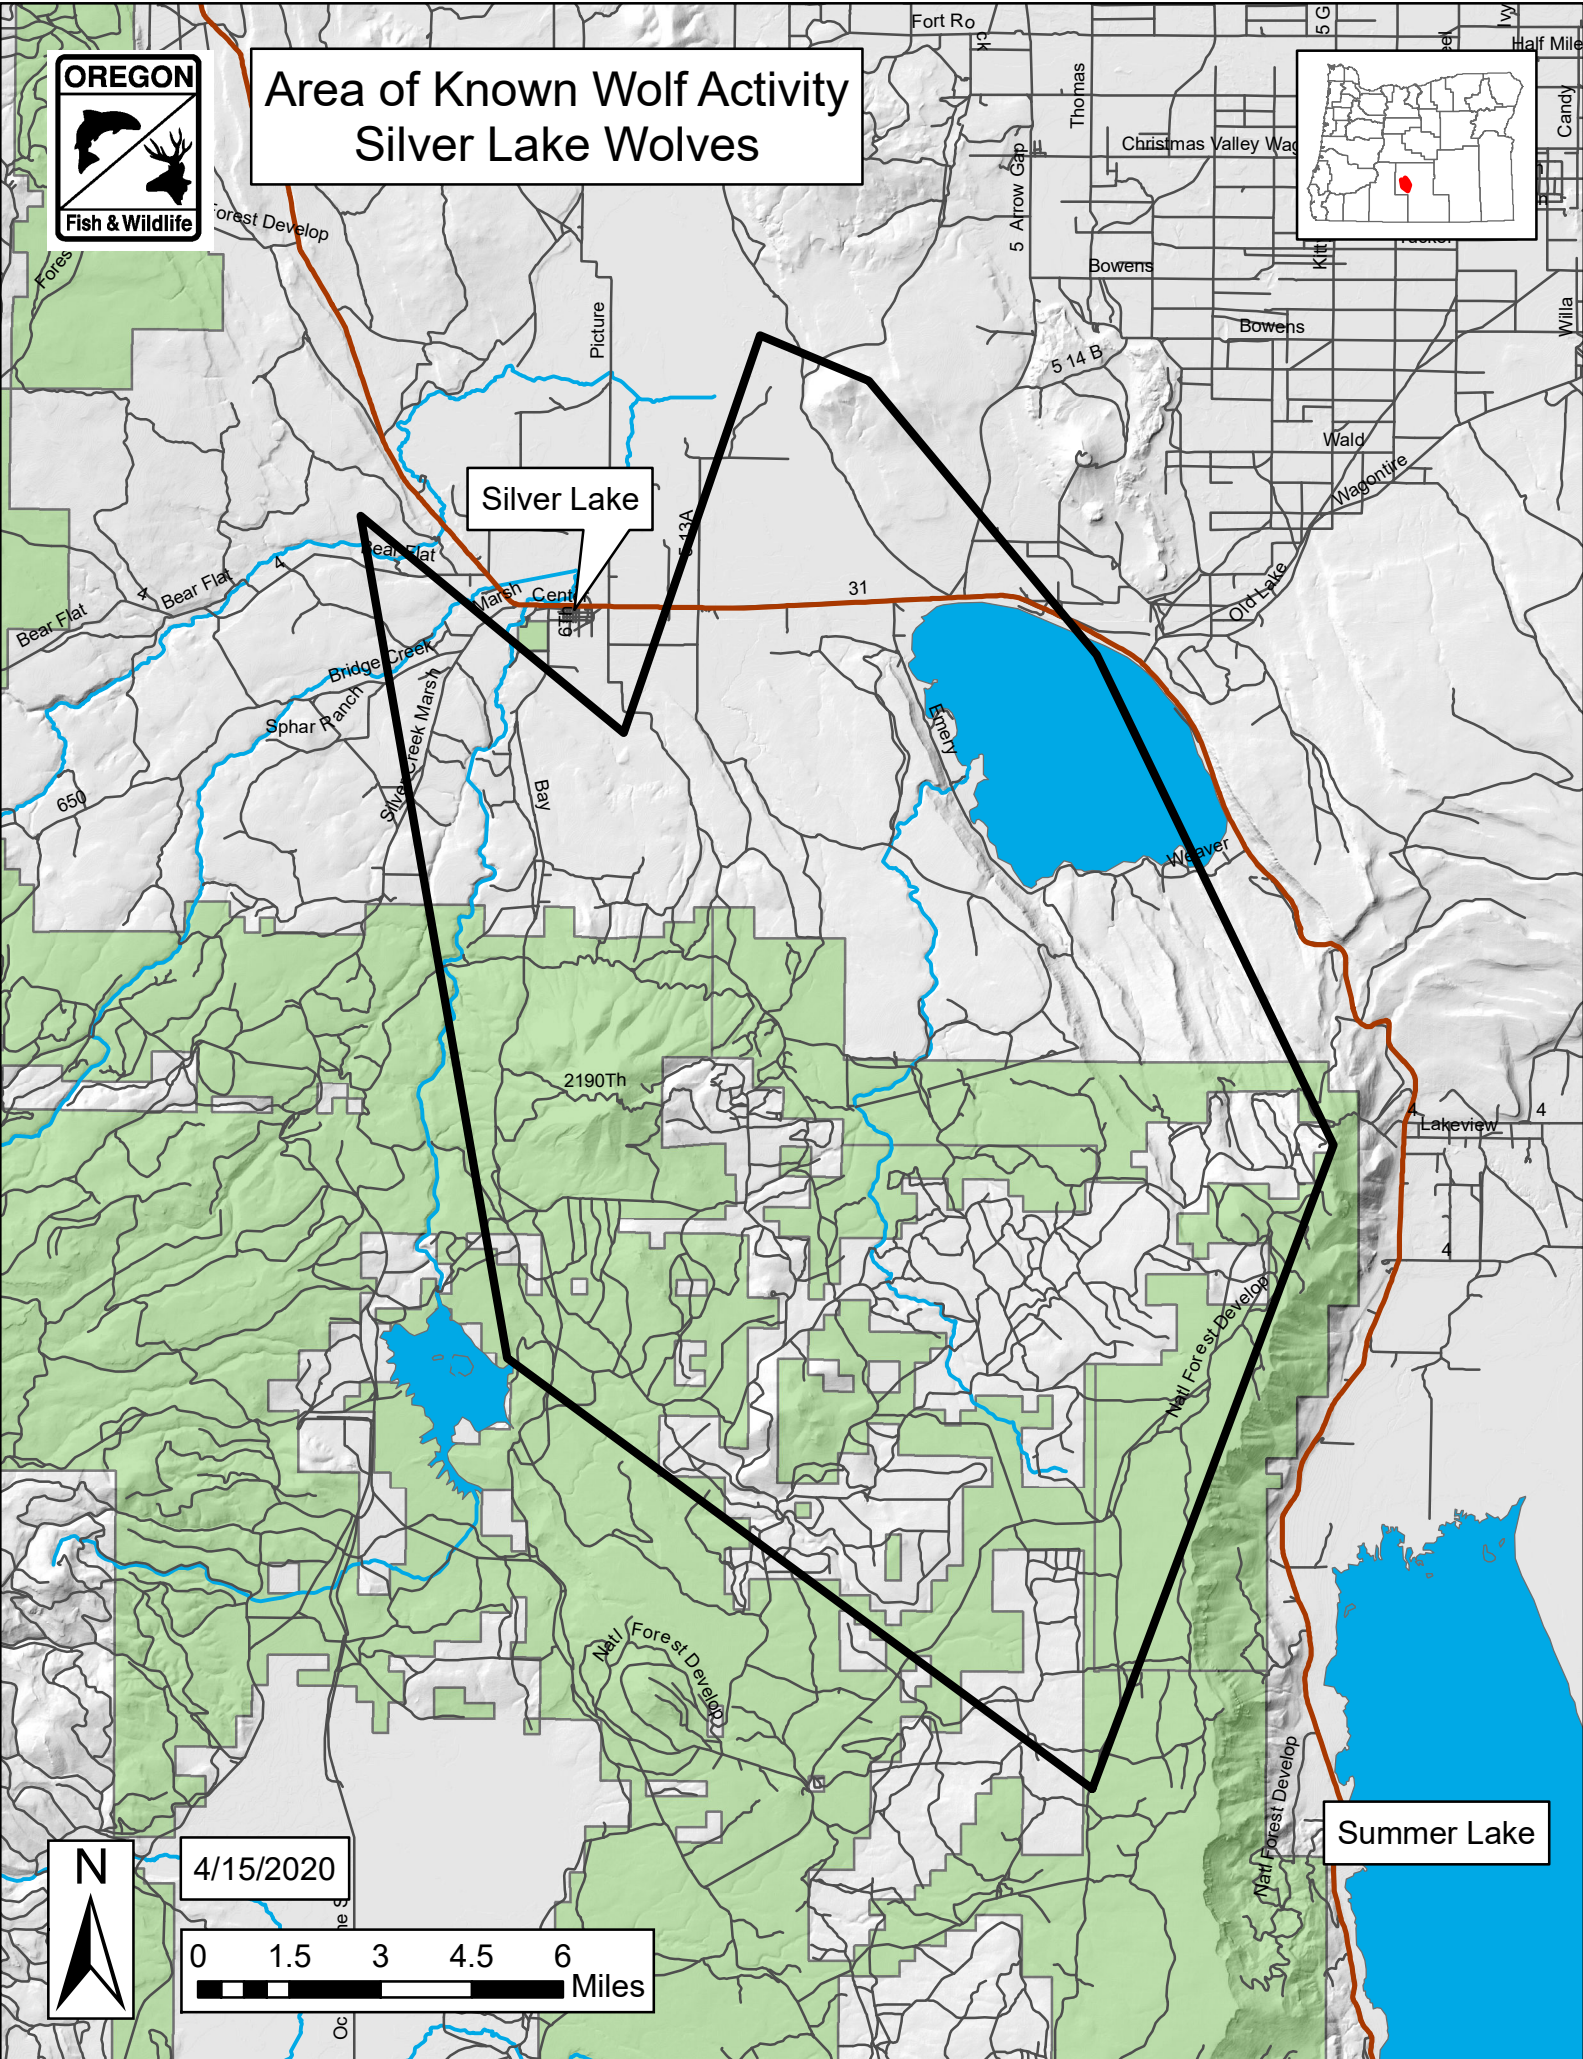

# Area of Known Wolf Activity Silver Lake Wolves

4/15/2020

Summer Lake