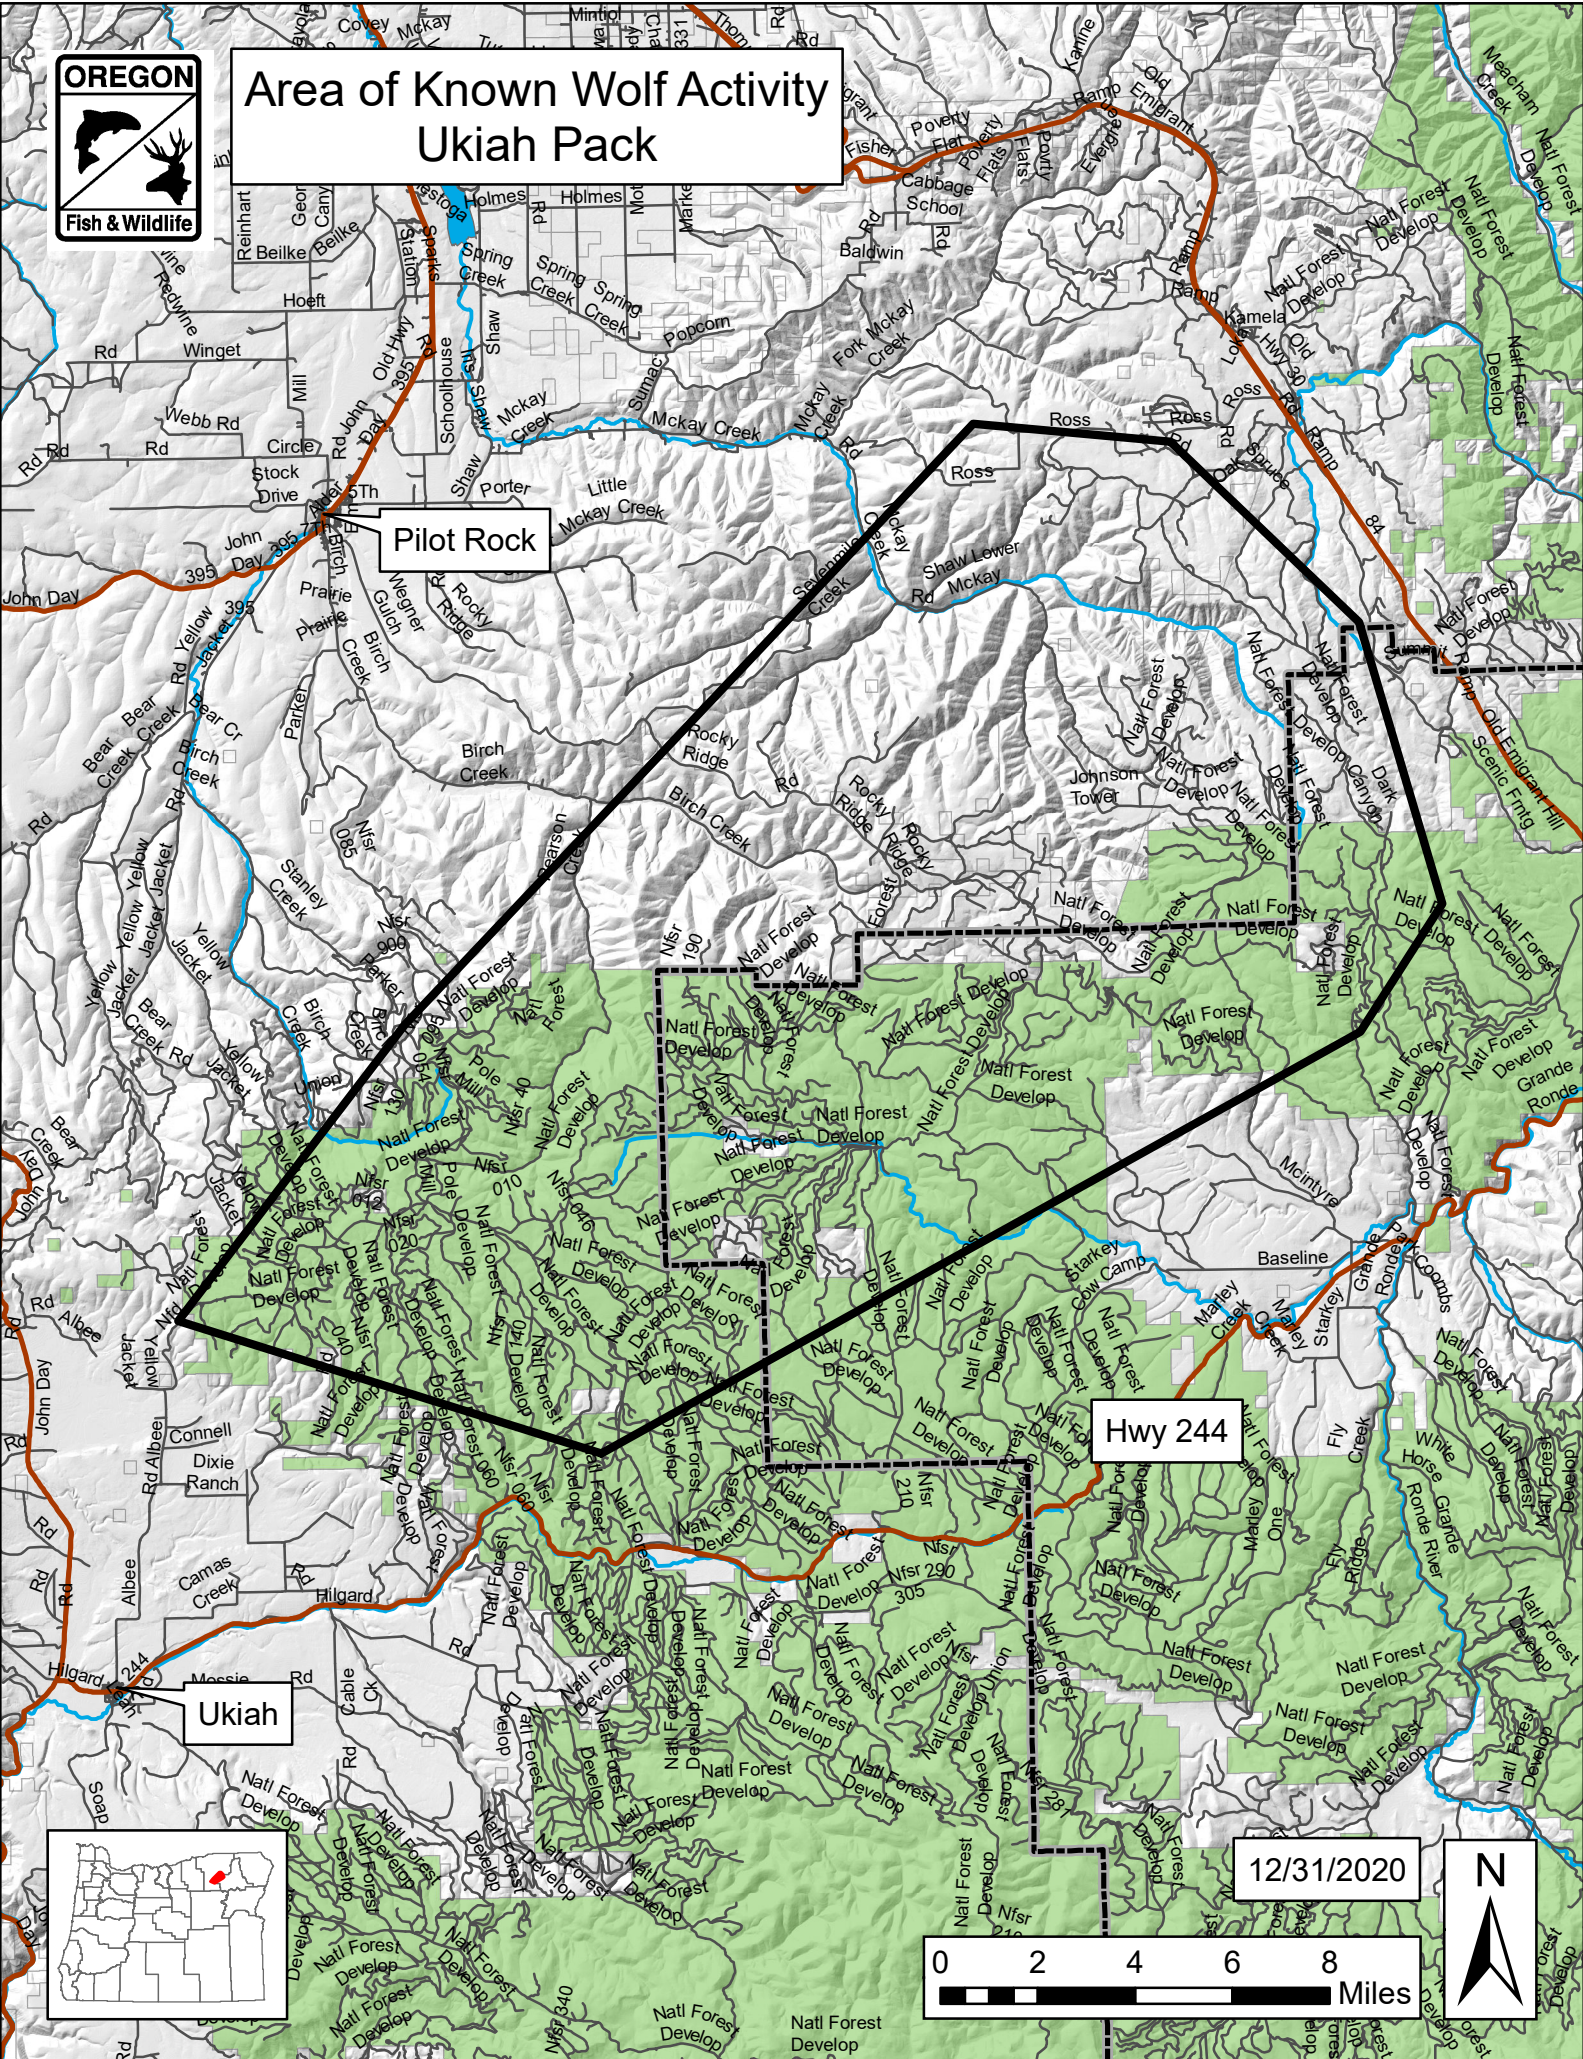

Area of Known Wolf Activity Ukiah Pack

Pilot Rock

Ukiah

Hwy 244

12/31/2020