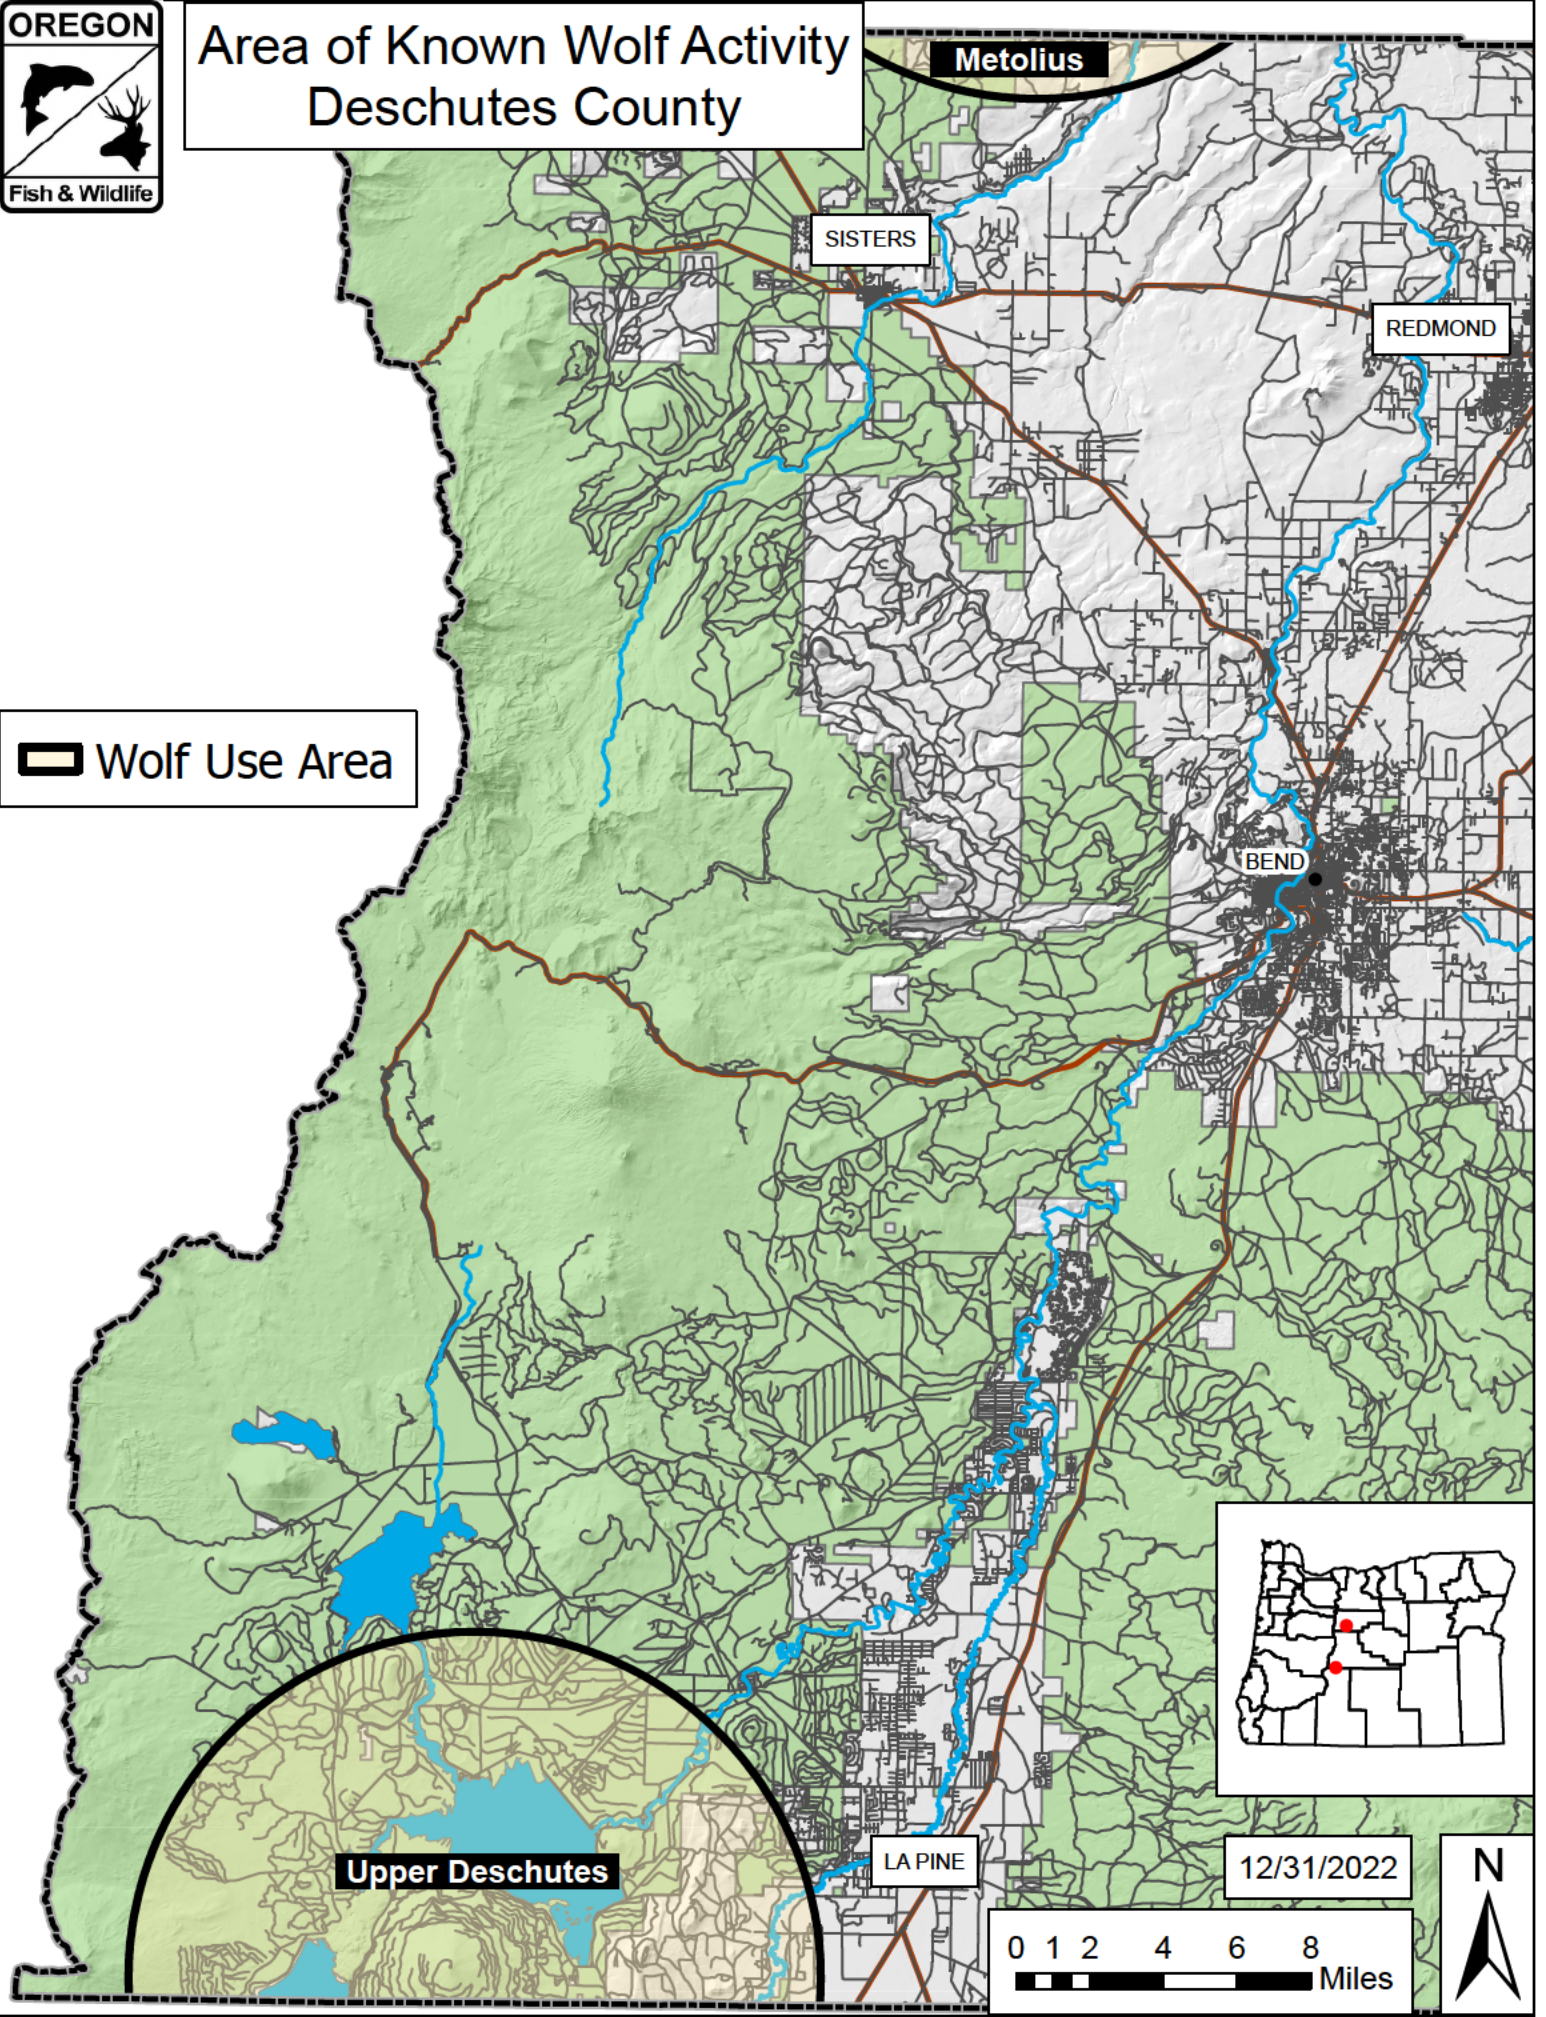

Area of Known Wolf Activity Deschutes County

 Wolf Use Area

12/31/2022

0 1 2 4 6 8 Miles